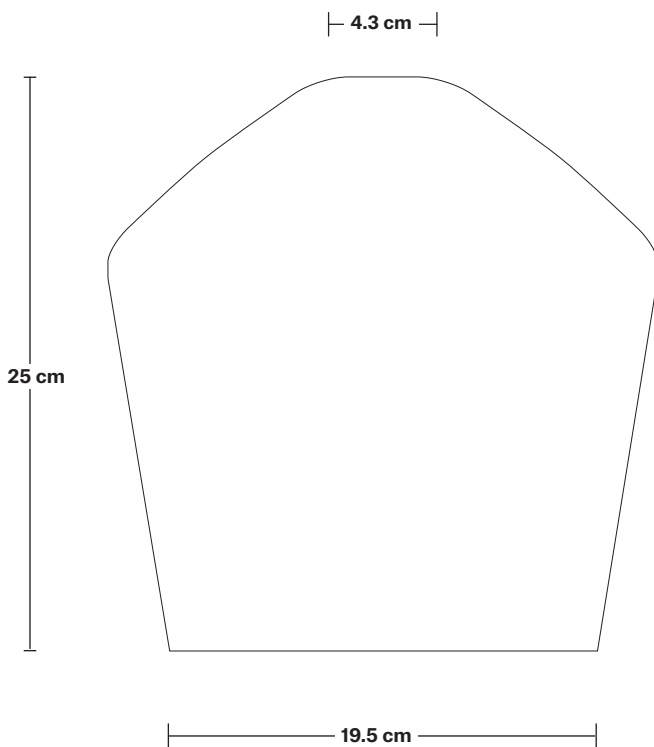

Tinted Glass Schoolhouse – 10 Inch – Shade Only

Product Code: TGL-SH10-SO

H: 25 cm x W: 25 cm x D: 25 cm

SPECIFICATIONS

We meet all UK and EU lighting and safety regulations.

Our products are hand finished to ensure an authentic vintage look and therefore they may vary slightly from those shown in the images.

Shade weight: 1.1 kg

INFORMATION

Finishes: Amber, Smoke Grey.

DIMENSIONS

Shade Diameter: 25 cm / 9.8"

Shade Height: 25 cm / 9.8"

INDUSTVILLE