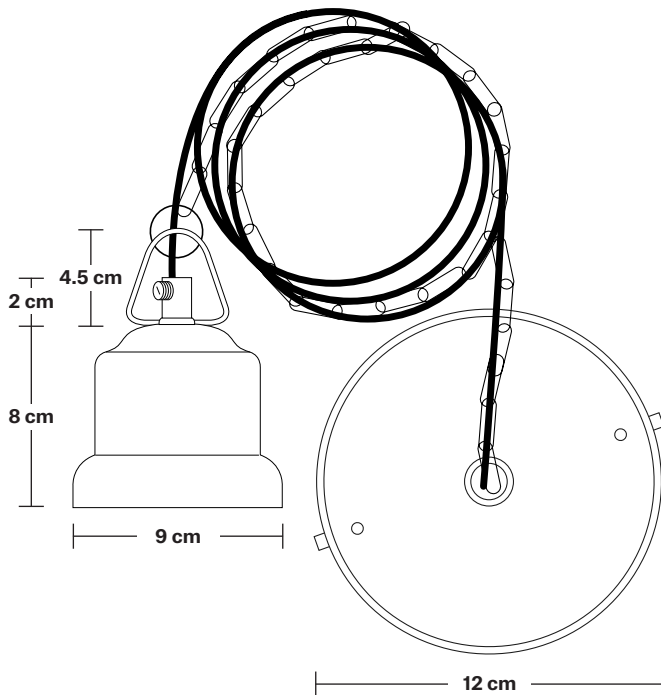

Ceiling rose: Pewter.

DIMENSIONS

Shade Diameter: 25 cm / 9.8"

Shade Height (no holder): 25 cm / 9.8"

Holder Diameter: 6 cm / 2.3"

Holder Height: 11 cm / 4.3"

Ceiling Rose Diameter: 12 cm / 4.7"

Ceiling Rose Height: 2 cm / 0.8"

Ceiling rose: Pewter.

DIMENSIONS

Bulb Holder Diameter: 6 cm / 2.5"

Bulb Holder Height: 11 cm / 4.3"

Ceiling Rose height: 12 cm / 4.9"

Full Drop: 113 cm / 44.5"

Brooklyn Chain Cord Set ES E27 Bulb Holder

Product Code: BR-CS-CN

H: 115 cm x W: 12 cm x D: 12 cm

SPECIFICATIONS

We meet all UK and EU lighting and safety regulations.

Our products are hand finished to ensure an authentic vintage look and therefore they may vary slightly from those shown in the images.

Ceiling rose: Pewter, Light Pewter.

DIMENSIONS

Bulb Holder Diameter: 9 cm / 3.5"

Bulb Holder Height: 10 cm / 3.9"

Ceiling Rose Diameter: 12 cm / 4.7"

Ceiling Rose Height: 2.5 cm / 1"

Full Drop: 115 cm / 45.3"