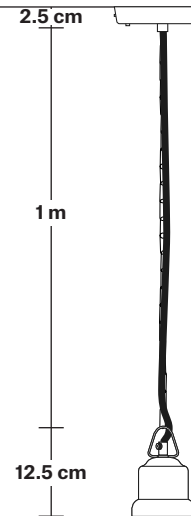

Ceiling rose: Pewter.

DIMENSIONS

Shade Diameter: 25 cm / 9.8"

Shade Height (no holder): 25 cm / 9.8"

Holder Diameter: 6 cm / 2.3"

Holder Height: 11 cm / 4.3"

Ceiling Rose Diameter: 12 cm / 4.7"

Ceiling Rose Height: 2 cm / 0.8"

Ceiling rose: Pewter.

DIMENSIONS

Bulb Holder Diameter: 6 cm / 2.5"

Bulb Holder Height: 11 cm / 4.3"

Ceiling Rose height: 12 cm / 4.9"

Full Drop: 113 cm / 44.5"

Brooklyn Chain Cord Set ES E27 Bulb Holder

Product Code: BR-CS-CN

H: 115 cm x W: 12 cm x D: 12 cm

SPECIFICATIONS

We meet all UK and EU lighting and safety regulations.

Our products are hand finished to ensure an authentic vintage look and therefore they may vary slightly from those shown in the images.

Ceiling rose: Pewter, Light Pewter.

DIMENSIONS

Bulb Holder Diameter: 9 cm / 3.5"

Bulb Holder Height: 10 cm / 3.9"

Ceiling Rose Diameter: 12 cm / 4.7"

Ceiling Rose Height: 2.5 cm / 1"

Full Drop: 115 cm / 45.3"