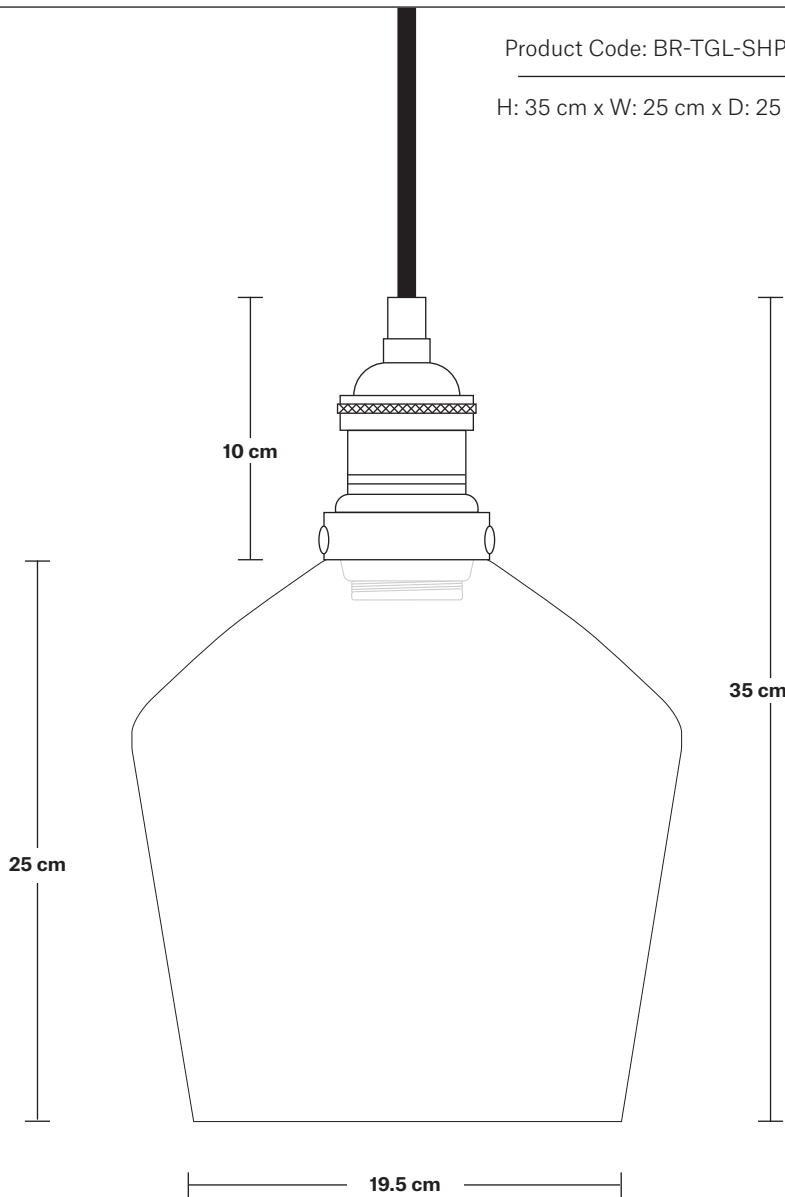

Brooklyn Tinted Glass Schoolhouse Pendant - 10 Inch

Product Code: BR-TGL-SHP10

H: 35 cm x W: 25 cm x D: 25 cm

SPECIFICATIONS

We meet all UK and EU lighting and safety regulations.

Our products are hand finished to ensure an authentic vintage look and therefore they may vary slightly from those shown in the images.

Bulb required: Standard screw (E27) fitting, max 40W.

Shade weight: 1.1 kg | **Holder weight:** 0.5 kg

Maximum weight: 1.6 kg

INFORMATION

Finishes: Amber, Smoke Grey.

Ready to be installed, installation required.

Ceiling rose: Pewter.

DIMENSIONS

Shade Diameter: 25 cm / 9.8"

Shade Height (no holder): 25 cm / 9.8"

Holder Diameter: 6 cm / 2.3"

Holder Height: 11 cm / 4.3"

Ceiling Rose Diameter: 12 cm / 4.7"

Ceiling Rose Height: 2 cm / 0.8"

INDUSTVILLE

Brooklyn Cord Set ES E27 Bulb Holder

Product Code: BR-CS

H: 113 cm x W: 12 cm x D: 12 cm

SPECIFICATIONS

We meet all UK and EU lighting and safety regulations.

Our products are hand finished to ensure an authentic vintage look and therefore they may vary slightly from those shown in the images.