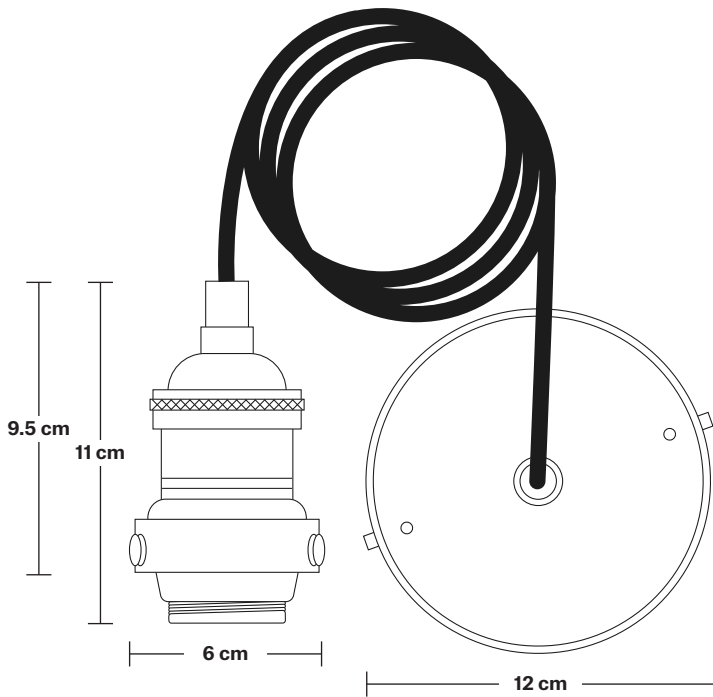

Brooklyn Tinted Glass Schoolhouse Pendant - 10 Inch

Product Code: BR-TGL-SHP10

H: 35 cm x W: 25 cm x D: 25 cm

SPECIFICATIONS

We meet all UK and EU lighting and safety regulations.

Our products are hand finished to ensure an authentic vintage look and therefore they may vary slightly from those shown in the images.

Ceiling rose: Pewter.

DIMENSIONS

Shade Diameter: 25 cm / 9.8"

Shade Height (no holder): 25 cm / 9.8"

Holder Diameter: 6 cm / 2.3"

Holder Height: 11 cm / 4.3"

Ceiling Rose Diameter: 12 cm / 4.7"

Ceiling Rose Height: 2 cm / 0.8"

INDUSTVILLE

Brooklyn Cord Set ES E27 Bulb Holder

Product Code: BR-CS

H: 113 cm x W: 12 cm x D: 12 cm

SPECIFICATIONS

We meet all UK and EU lighting and safety regulations.

Our products are hand finished to ensure an authentic vintage look and therefore they may vary slightly from those shown in the images.

Ceiling rose: Pewter.

DIMENSIONS

Bulb Holder Diameter: 6 cm / 2.5"

Bulb Holder Height: 11 cm / 4.3"

Ceiling Rose height: 12 cm / 4.9"

Full Drop: 113 cm / 44.5"

Brooklyn Chain Cord Set ES E27 Bulb Holder

Product Code: BR-CS-CN