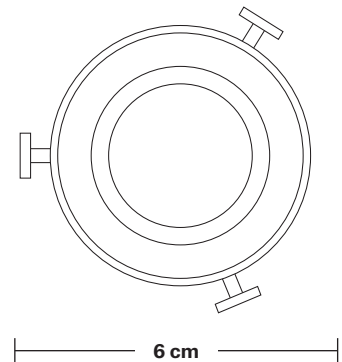

Brooklyn Tinted Glass Schoolhouse Flush Mount - 5.5 Inch

Product Code: BR-TGL-SHFM5

H: 30.5 cm x W: 14 cm x D: 14 cm

SPECIFICATIONS

We meet all UK and EU lighting and safety regulations.

Our products are hand finished to ensure an authentic vintage look and therefore they may vary slightly from those shown in the images.

Wall mount screws not included.

Holders available: Brass, Pewter, Copper.

Ceiling rose: Pewter.

DIMENSIONS

Shade Diameter: 14 cm / 5.5"

Shade Height (no holder): 14.5 cm / 5.7"

Holder Diameter: 6 cm / 2.3"

Holder Height: 18 cm / 7.1"

Ceiling Rose Diameter: 12 cm / 4.7"

Ceiling Rose Height: 2 cm / 0.8"

Brooklyn Flush Mount Holder

Product Code: BR-FM

H: 17.5 cm x W: 12 cm x D: 12 cm

SPECIFICATIONS

We meet all UK and EU lighting and safety regulations.

INFORMATION

Finishes: Brass, Pewter, Copper.

Ready to be installed, installation required.

Wall mount screws not included.

Ceiling rose: Pewter.

DIMENSIONS

Holder Diameter: 12 cm / 4.7"

Holder Height: 17.5 cm / 6.9"