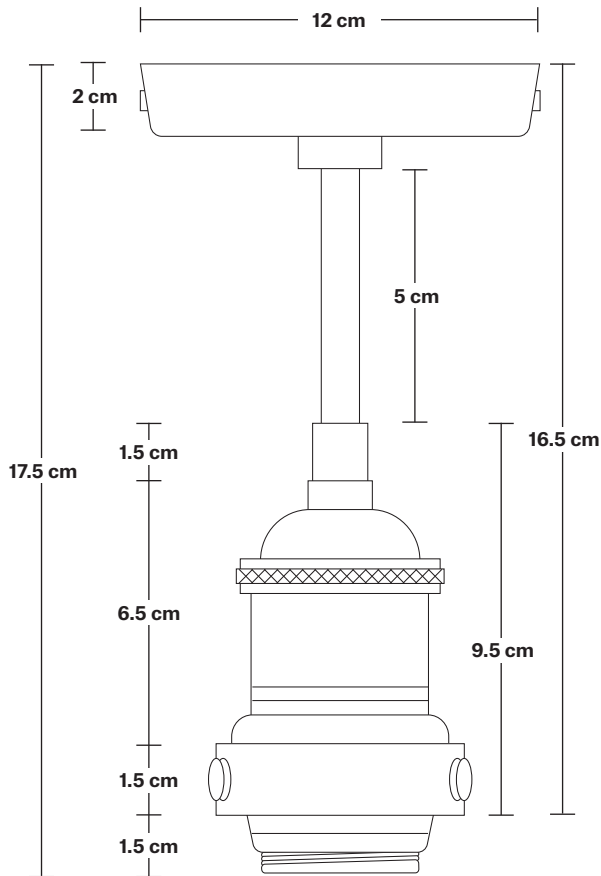

Bulb required: Standard screw (E27) fitting, max 40W.

Shade weight: 0.5 kg | **Holder weight:** 0.5 kg

Maximum weight: 1 kg

INFORMATION

Finishes: Amber, Smoke Grey.

Ready to be installed, installation required.

Wall mount screws not included.

Holders available: Brass, Pewter, Copper.

Ceiling rose: Pewter.

DIMENSIONS

Shade Diameter: 14 cm / 5.5"

Shade Height (no holder): 14.5 cm / 5.7"

Holder Diameter: 6 cm / 2.3"

Holder Height: 18 cm / 7.1"

Ceiling Rose Diameter: 12 cm / 4.7"

Ceiling Rose Height: 2 cm / 0.8"

Brooklyn Flush Mount Holder

Product Code: BR-FM

H: 17.5 cm x W: 12 cm x D: 12 cm

SPECIFICATIONS

We meet all UK and EU lighting and safety regulations.

INFORMATION

Finishes: Brass, Pewter, Copper.

Ready to be installed, installation required.

Wall mount screws not included.

Ceiling rose: Pewter.

DIMENSIONS

Holder Diameter: 12 cm / 4.7"

Holder Height: 17.5 cm / 6.9"