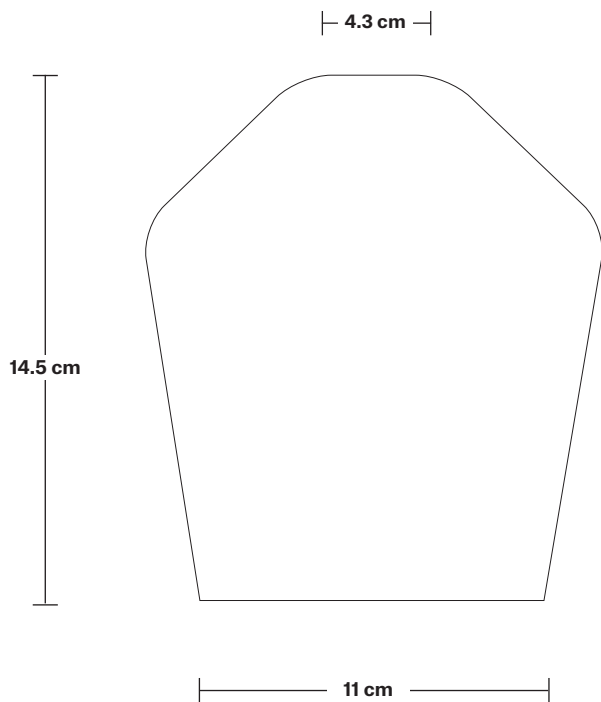

Wall mount screws not included.

Holders available: Brass, Pewter, Copper.

Ceiling rose: Pewter.

DIMENSIONS

Shade Diameter: 14 cm / 5.5"

Shade Height (no holder): 14.5 cm / 5.7"

Holder Diameter: 6 cm / 2.3"

Holder Height: 18 cm / 7.1"

Ceiling Rose Diameter: 12 cm / 4.7"

Ceiling Rose Height: 2 cm / 0.8"

Brooklyn Flush Mount Holder

Product Code: BR-FM

H: 17.5 cm x W: 12 cm x D: 12 cm

SPECIFICATIONS

We meet all UK and EU lighting and safety regulations.

INFORMATION

Finishes: Brass, Pewter, Copper.

Ready to be installed, installation required.

Wall mount screws not included.

Ceiling rose: Pewter.

DIMENSIONS

Holder Diameter: 12 cm / 4.7"

Holder Height: 17.5 cm / 6.9"

Ceiling Rose Diameter: 12 cm / 4.7"

Ceiling Rose Depth: 2 cm / 0.8"

Tinted Glass Schoolhouse – 5.5 Inch – Shade Only

Product Code: TGL-SH5-SO

H: 14.5 cm x W: 14 cm x D: 14 cm

SPECIFICATIONS

We meet all UK and EU lighting and safety regulations.