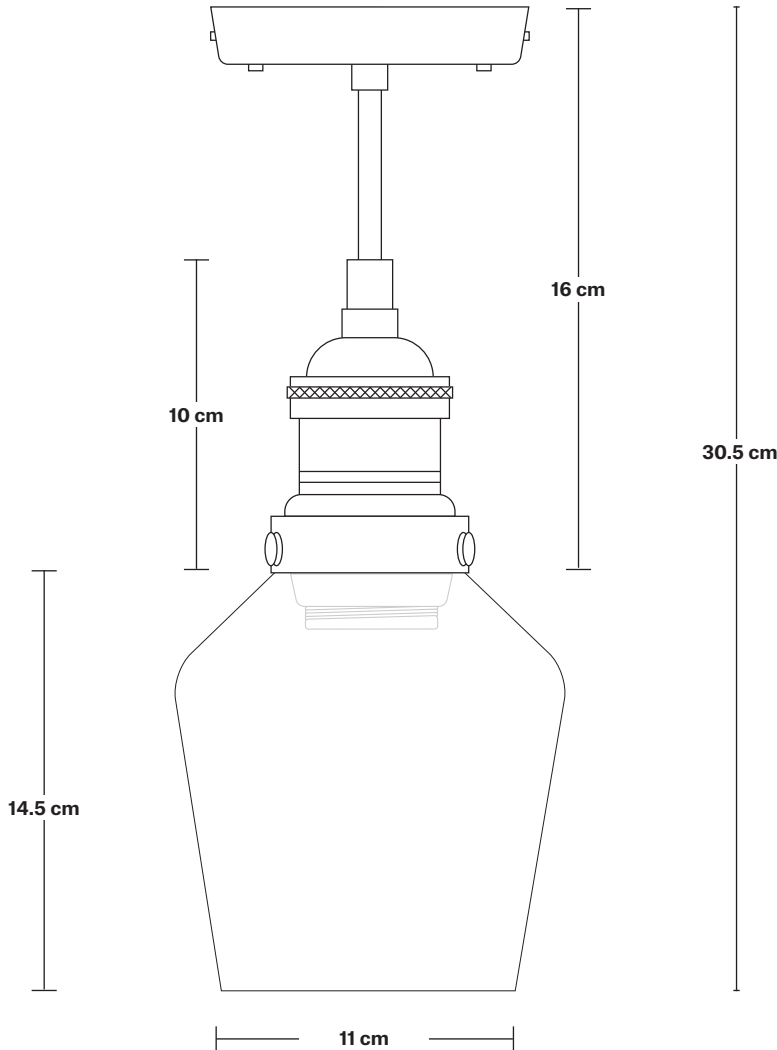

Brooklyn Tinted Glass Schoolhouse Flush Mount - 5.5 Inch

Product Code: BR-TGL-SHFM5

H: 30.5 cm x W: 14 cm x D: 14 cm

SPECIFICATIONS

We meet all UK and EU lighting and safety regulations.

Our products are hand finished to ensure an authentic vintage look and therefore they may vary slightly from those shown in the images.

Bulb required: Standard screw (E27) fitting, max 40W.

Shade weight: 0.5 kg | **Holder weight:** 0.5 kg

Maximum weight: 1 kg

INFORMATION

Finishes: Amber, Smoke Grey.

Ready to be installed, installation required.

Wall mount screws not included.

Holders available: Brass, Pewter, Copper.

Ceiling rose: Pewter.

DIMENSIONS

Shade Diameter: 14 cm / 5.5"

Shade Height (no holder): 14.5 cm / 5.7"

Holder Diameter: 6 cm / 2.3"

Holder Height: 18 cm / 7.1"

Ceiling Rose Diameter: 12 cm / 4.7"

Ceiling Rose Height: 2 cm / 0.8"

Brooklyn Flush Mount Holder

Product Code: BR-FM

H: 17.5 cm x W: 12 cm x D: 12 cm

SPECIFICATIONS

We meet all UK and EU lighting and safety regulations.