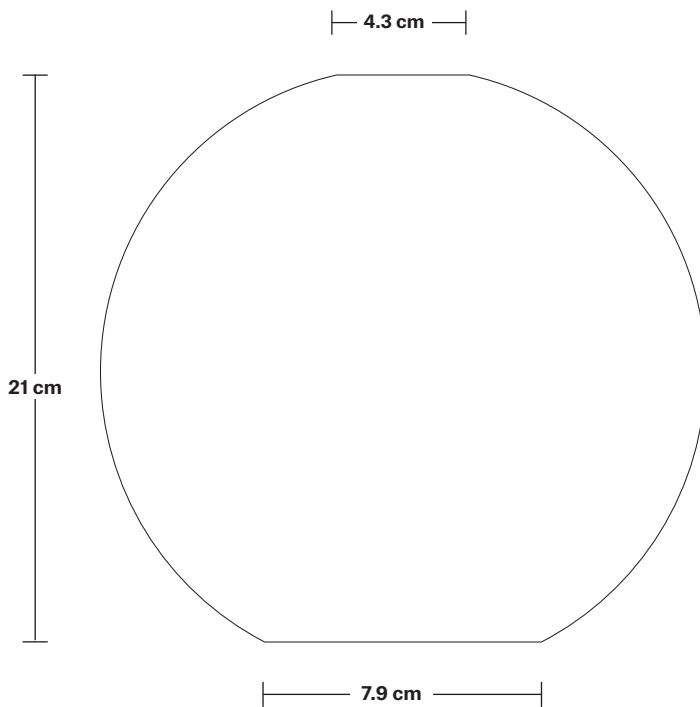

Brooklyn Tinted Glass Globe Pendant - 9 Inch

Product Code: BR-TGL-GLP9

H: 31 cm x W: 22 cm x D: 22 cm

SPECIFICATIONS

We meet all UK and EU lighting and safety regulations.

Our products are hand finished to ensure an authentic vintage look and therefore they may vary slightly from those shown in the images.

Holder Diameter: 6 cm / 2.3"

Holder Height: 11 cm / 4.3"

Ceiling Rose Diameter: 12 cm / 4.7"

Ceiling Rose Height: 2 cm / 0.8"

Brooklyn Cord Set ES E27 Bulb Holder

Product Code: BR-CS

H: 113 cm x W: 12 cm x D: 12 cm

Ceiling rose: Pewter.

DIMENSIONS

Bulb Holder Diameter: 6 cm / 2.5"

Bulb Holder Height: 11 cm / 4.3"

Ceiling Rose height: 12 cm / 4.9"

Full Drop: 113 cm / 44.5"

Tinted Glass Globe - 9 Inch - Shade Only

Product Code: TGL-GL9-SO

H: 21 cm x W: 22 cm x D: 22 cm

SPECIFICATIONS

We meet all UK and EU lighting and safety regulations.

Our products are hand finished to ensure an authentic vintage look and therefore they may vary slightly from those shown in the images.