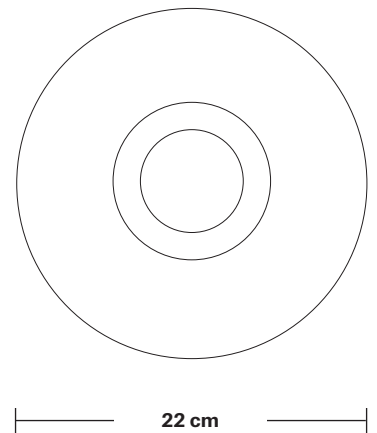

Brooklyn Tinted Glass Globe Pendant - 9 Inch

Product Code: BR-TGL-GLP9

H: 31 cm x W: 22 cm x D: 22 cm

SPECIFICATIONS

We meet all UK and EU lighting and safety regulations.

Our products are hand finished to ensure an authentic vintage look and therefore they may vary slightly from those shown in the images.

Holder Diameter: 6 cm / 2.3"

Holder Height: 11 cm / 4.3"

Ceiling Rose Diameter: 12 cm / 4.7"

Ceiling Rose Height: 2 cm / 0.8"

Brooklyn Cord Set ES E27 Bulb Holder

Product Code: BR-CS

H: 113 cm x W: 12 cm x D: 12 cm

Ceiling rose: Pewter.

DIMENSIONS

Bulb Holder Diameter: 6 cm / 2.5"

Bulb Holder Height: 11 cm / 4.3"

Ceiling Rose height: 12 cm / 4.9"

Full Drop: 113 cm / 44.5"

Tinted Glass Globe - 9 Inch - Shade Only

Product Code: TGL-GL9-SO

H: 21 cm x W: 22 cm x D: 22 cm

SPECIFICATIONS

We meet all UK and EU lighting and safety regulations.

Our products are hand finished to ensure an authentic vintage look and therefore they may vary slightly from those shown in the images.