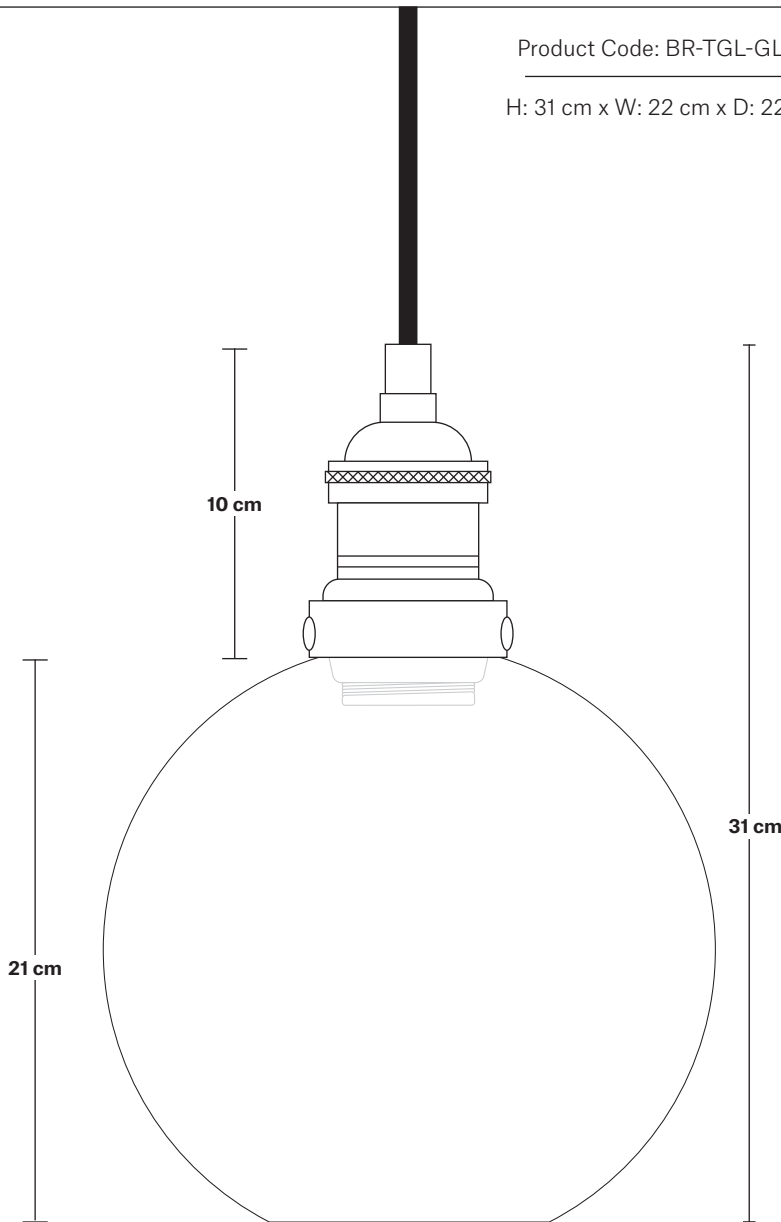

Brooklyn Tinted Glass Globe Pendant - 9 Inch

Product Code: BR-TGL-GLP9

H: 31 cm x W: 22 cm x D: 22 cm

SPECIFICATIONS

We meet all UK and EU lighting and safety regulations.

Our products are hand finished to ensure an authentic vintage look and therefore they may vary slightly from those shown in the images.

Bulb required: Standard screw (E27) fitting, max 40W.

Shade weight: 0.6 kg | **Holder weight:** 0.5 kg

Maximum weight: 1.1 kg

INFORMATION

Finishes: Amber, Smoke Grey.

Ready to be installed, installation required.

Wall mount screws not included.

Holders available: Brass, Pewter, Copper.

Flex: 1m Black Round Fabric Flex.

Ceiling rose: Pewter.

DIMENSIONS

Shade Diameter: 22 cm / 8.6"

Shade Height (no holder): 21 cm / 8.2"

Holder Diameter: 6 cm / 2.3"

Holder Height: 11 cm / 4.3"

Ceiling Rose Diameter: 12 cm / 4.7"

Ceiling Rose Height: 2 cm / 0.8"

Brooklyn Cord Set ES E27 Bulb Holder

Product Code: BR-CS

H: 113 cm x W: 12 cm x D: 12 cm