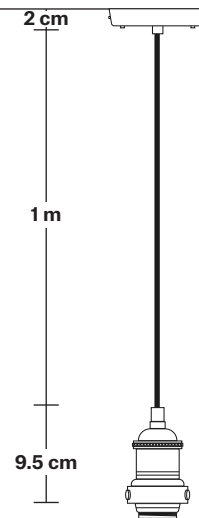

Brooklyn Tinted Glass Globe Pendant - 9 Inch

Product Code: BR-TGL-GLP9

H: 31 cm x W: 22 cm x D: 22 cm

SPECIFICATIONS

We meet all UK and EU lighting and safety regulations.

Our products are hand finished to ensure an authentic vintage look and therefore they may vary slightly from those shown in the images.

Wall mount screws not included.

Holders available: Brass, Pewter, Copper.

Flex: 1m Black Round Fabric Flex.

Ceiling rose: Pewter.

DIMENSIONS

Shade Diameter: 22 cm / 8.6"

Shade Height (no holder): 21 cm / 8.2"

Holder Diameter: 6 cm / 2.3"

Holder Height: 11 cm / 4.3"

Ceiling Rose Diameter: 12 cm / 4.7"

Ceiling Rose Height: 2 cm / 0.8"

Brooklyn Cord Set ES E27 Bulb Holder

Product Code: BR-CS

H: 113 cm x W: 12 cm x D: 12 cm

Ceiling rose: Pewter.

DIMENSIONS

Bulb Holder Diameter: 6 cm / 2.5"

Bulb Holder Height: 11 cm / 4.3"

Ceiling Rose height: 12 cm / 4.9"

Full Drop: 113 cm / 44.5"

Tinted Glass Globe - 9 Inch - Shade Only

Product Code: TGL-GL9-SO