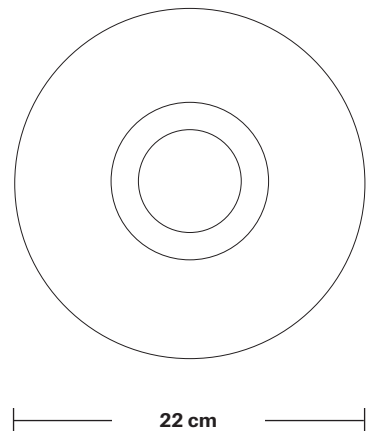

Brooklyn Tinted Glass Globe Pendant - 9 Inch

Product Code: BR-TGL-GLP9

H: 31 cm x W: 22 cm x D: 22 cm

SPECIFICATIONS

We meet all UK and EU lighting and safety regulations.

Our products are hand finished to ensure an authentic vintage look and therefore they may vary slightly from those shown in the images.

Wall mount screws not included.

Holders available: Brass, Pewter, Copper.

Flex: 1m Black Round Fabric Flex.

Ceiling rose: Pewter.

DIMENSIONS

Shade Diameter: 22 cm / 8.6"

Shade Height (no holder): 21 cm / 8.2"

Holder Diameter: 6 cm / 2.3"

Holder Height: 11 cm / 4.3"

Ceiling Rose Diameter: 12 cm / 4.7"

Ceiling Rose Height: 2 cm / 0.8"

Brooklyn Cord Set ES E27 Bulb Holder

Product Code: BR-CS

H: 113 cm x W: 12 cm x D: 12 cm

H: 21 cm x W: 22 cm x D: 22 cm

SPECIFICATIONS

We meet all UK and EU lighting and safety regulations.

Our products are hand finished to ensure an authentic vintage look and therefore they may vary slightly from those shown in the images.