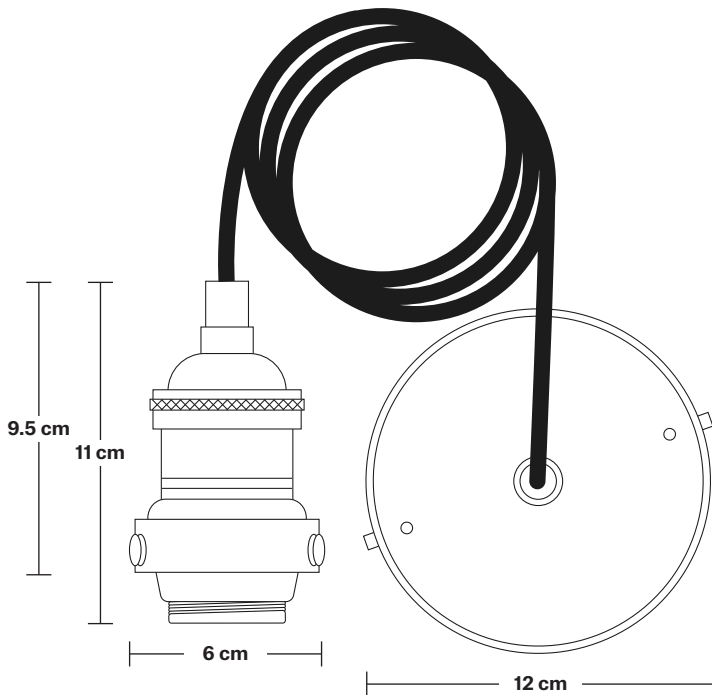

Brooklyn Tinted Glass Globe Pendant - 9 Inch

Product Code: BR-TGL-GLP9

H: 31 cm x W: 22 cm x D: 22 cm

SPECIFICATIONS

We meet all UK and EU lighting and safety regulations.

Our products are hand finished to ensure an authentic vintage look and therefore they may vary slightly from those shown in the images.

Wall mount screws not included.

Holders available: Brass, Pewter, Copper.

Flex: 1m Black Round Fabric Flex.

Ceiling rose: Pewter.

DIMENSIONS

Shade Diameter: 22 cm / 8.6"

Shade Height (no holder): 21 cm / 8.2"

Holder Diameter: 6 cm / 2.3"

Holder Height: 11 cm / 4.3"

Ceiling Rose Diameter: 12 cm / 4.7"

Ceiling Rose Height: 2 cm / 0.8"

Brooklyn Cord Set ES E27 Bulb Holder

Product Code: BR-CS

H: 113 cm x W: 12 cm x D: 12 cm

Ceiling rose: Pewter.

DIMENSIONS

Bulb Holder Diameter: 6 cm / 2.5"

Bulb Holder Height: 11 cm / 4.3"

Ceiling Rose height: 12 cm / 4.9"

Full Drop: 113 cm / 44.5"

Tinted Glass Globe - 9 Inch - Shade Only

Product Code: TGL-GL9-SO