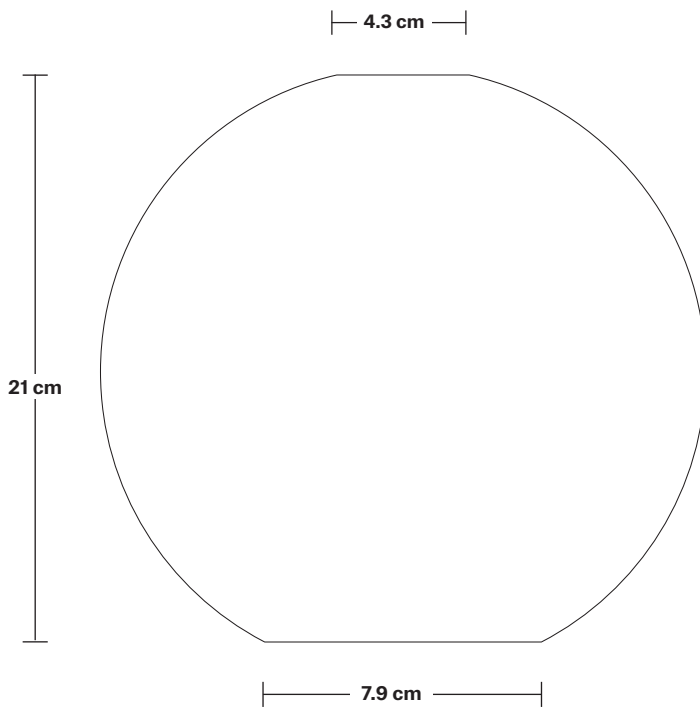

Wall mount screws not included.

Holders available: Brass, Pewter, Copper.

Ceiling rose: Pewter.

DIMENSIONS

Shade Diameter: 22 cm / 8.6"

Shade Height (no holder): 21 cm / 8.2"

Holder Diameter: 6 cm / 2.3"

Holder Height: 18 cm / 7.1"

Ceiling Rose Diameter: 12 cm / 4.7"

Ceiling Rose Height: 2 cm / 0.8"

INDUSTVILLE

Brooklyn Flush Mount Holder

Product Code: BR-FM

H: 17.5 cm x W: 12 cm x D: 12 cm

SPECIFICATIONS

We meet all UK and EU lighting and safety regulations.

INFORMATION

Finishes: Brass, Pewter, Copper.

Ready to be installed, installation required.

Wall mount screws not included.

Ceiling rose: Pewter.

DIMENSIONS

Holder Diameter: 12 cm / 4.7"

Holder Height: 17.5 cm / 6.9"

Ceiling Rose Diameter: 12 cm / 4.7"

Ceiling Rose Depth: 2 cm / 0.8"

Tinted Glass Globe - 9 Inch - Shade Only

Product Code: TGL-GL9-SO

H: 21 cm x W: 22 cm x D: 22 cm

SPECIFICATIONS

We meet all UK and EU lighting and safety regulations.