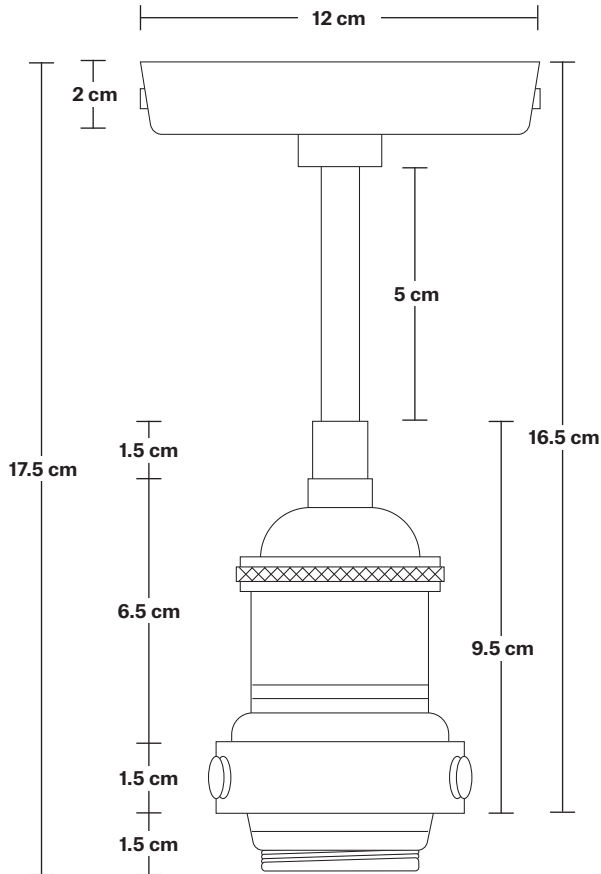

Wall mount screws not included.

Holders available: Brass, Pewter, Copper.

Ceiling rose: Pewter.

DIMENSIONS

Shade Diameter: 22 cm / 8.6"

Shade Height (no holder): 21 cm / 8.2"

Holder Diameter: 6 cm / 2.3"

Holder Height: 18 cm / 7.1"

Ceiling Rose Diameter: 12 cm / 4.7"

Ceiling Rose Height: 2 cm / 0.8"

INDUSTVILLE

Brooklyn Flush Mount Holder

Product Code: BR-FM

H: 17.5 cm x W: 12 cm x D: 12 cm

SPECIFICATIONS

We meet all UK and EU lighting and safety regulations.

INFORMATION

Finishes: Brass, Pewter, Copper.

Ready to be installed, installation required.

Wall mount screws not included.

Ceiling rose: Pewter.

DIMENSIONS

Holder Diameter: 12 cm / 4.7"

Holder Height: 17.5 cm / 6.9"

Ceiling Rose Diameter: 12 cm / 4.7"

Ceiling Rose Depth: 2 cm / 0.8"

Tinted Glass Globe - 9 Inch - Shade Only

Product Code: TGL-GL9-SO

H: 21 cm x W: 22 cm x D: 22 cm

SPECIFICATIONS

We meet all UK and EU lighting and safety regulations.