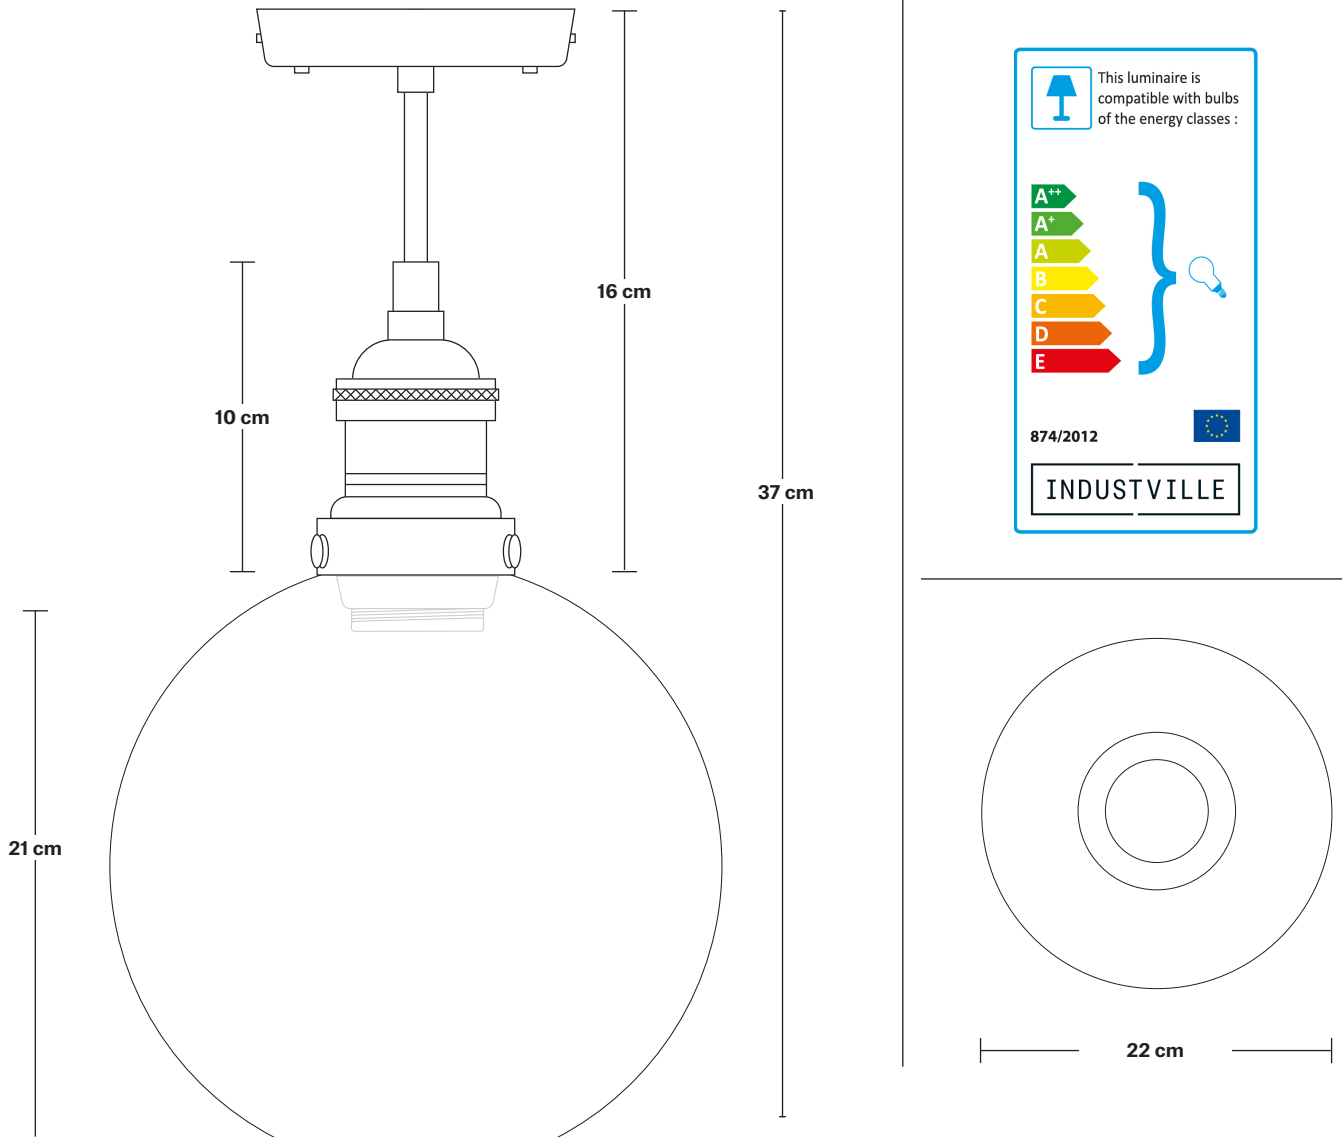

Brooklyn Tinted Glass Globe Flush Mount - 9 Inch

Product Code: BR-TGL-GLFM9

H: 37 cm x W: 22 cm x D: 22 cm

SPECIFICATIONS

We meet all UK and EU lighting and safety regulations.

Our products are hand finished to ensure an authentic vintage look and therefore they may vary slightly from those shown in the images.

Bulb required: Standard screw (E27) fitting, max 40W.

Shade weight: 0.6 kg | **Holder weight:** 0.5 kg

Maximum weight: 1.1 kg

INFORMATION

Finishes: Amber, Smoke Grey.

Ready to be installed, installation required.

Wall mount screws not included.

Holders available: Brass, Pewter, Copper.

Ceiling rose: Pewter.

DIMENSIONS

Shade Diameter: 22 cm / 8.6"

Shade Height (no holder): 21 cm / 8.2"

Holder Diameter: 6 cm / 2.3"

Holder Height: 18 cm / 7.1"

Ceiling Rose Diameter: 12 cm / 4.7"

Ceiling Rose Height: 2 cm / 0.8"

INDUSTVILLE

Brooklyn Flush Mount Holder

Product Code: BR-FM

H: 17.5 cm x W: 12 cm x D: 12 cm

SPECIFICATIONS

We meet all UK and EU lighting and safety regulations.