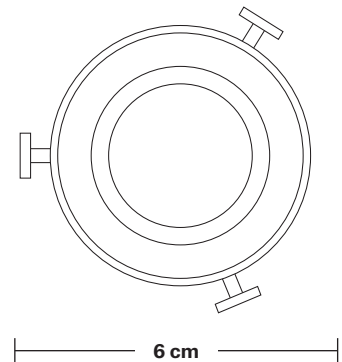

Brooklyn Tinted Glass Globe Flush Mount - 9 Inch

Product Code: BR-TGL-GLFM9

H: 37 cm x W: 22 cm x D: 22 cm

SPECIFICATIONS

We meet all UK and EU lighting and safety regulations.

Our products are hand finished to ensure an authentic vintage look and therefore they may vary slightly from those shown in the images.

Wall mount screws not included.

Holders available: Brass, Pewter, Copper.

Ceiling rose: Pewter.

DIMENSIONS

Shade Diameter: 22 cm / 8.6"

Shade Height (no holder): 21 cm / 8.2"

Holder Diameter: 6 cm / 2.3"

Holder Height: 18 cm / 7.1"

Ceiling Rose Diameter: 12 cm / 4.7"

Ceiling Rose Height: 2 cm / 0.8"

INDUSTVILLE

Brooklyn Flush Mount Holder

Product Code: BR-FM

H: 17.5 cm x W: 12 cm x D: 12 cm

SPECIFICATIONS

We meet all UK and EU lighting and safety regulations.

INFORMATION

Finishes: Brass, Pewter, Copper.

Ready to be installed, installation required.

Wall mount screws not included.

Ceiling rose: Pewter.

DIMENSIONS

Holder Diameter: 12 cm / 4.7"

Holder Height: 17.5 cm / 6.9"