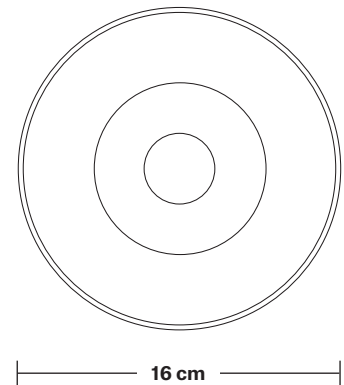

Shade Height (no holder): 16 cm / 6.2"

Holder Diameter: 6 cm / 2.5"

Holder Height: 18 cm / 7.1"

Wall Rose Diameter: 12 cm / 4.9"

Wall Rose Height: 2 cm / 0.8"

Brooklyn Wall Light Holder

Product Code: BR-WL

H: 18 cm x W: 12 cm x D: 20 cm

Wall rose: Pewter.

DIMENSIONS

Holder Diameter: 6 cm / 2.5"

Holder Height: 18 cm / 7.1"

Projection: 20 cm / 7.9"

Wall Rose Diameter: 12 cm / 4.9"

Wall Rose Depth: 2 cm / 0.8"

Tinted Glass Flask - 6 Inch - Shade Only

Product Code: TGL-FL6-SO

H: 16 cm x W: 16 cm x D: 16 cm

SPECIFICATIONS

We meet all UK and EU lighting and safety regulations.

Our products are hand finished to ensure an authentic vintage look and therefore they may vary slightly from those shown in the images.

Shade weight: 0.5 kg

INFORMATION

Finishes: Amber, Smoke Grey.

DIMENSIONS

Shade Diameter: 16 cm / 6.2"

Shade Height: 16 cm / 6.2"

INDUSTVILLE

Tinted Glass Flask - 6 Inch - Smoke Grey