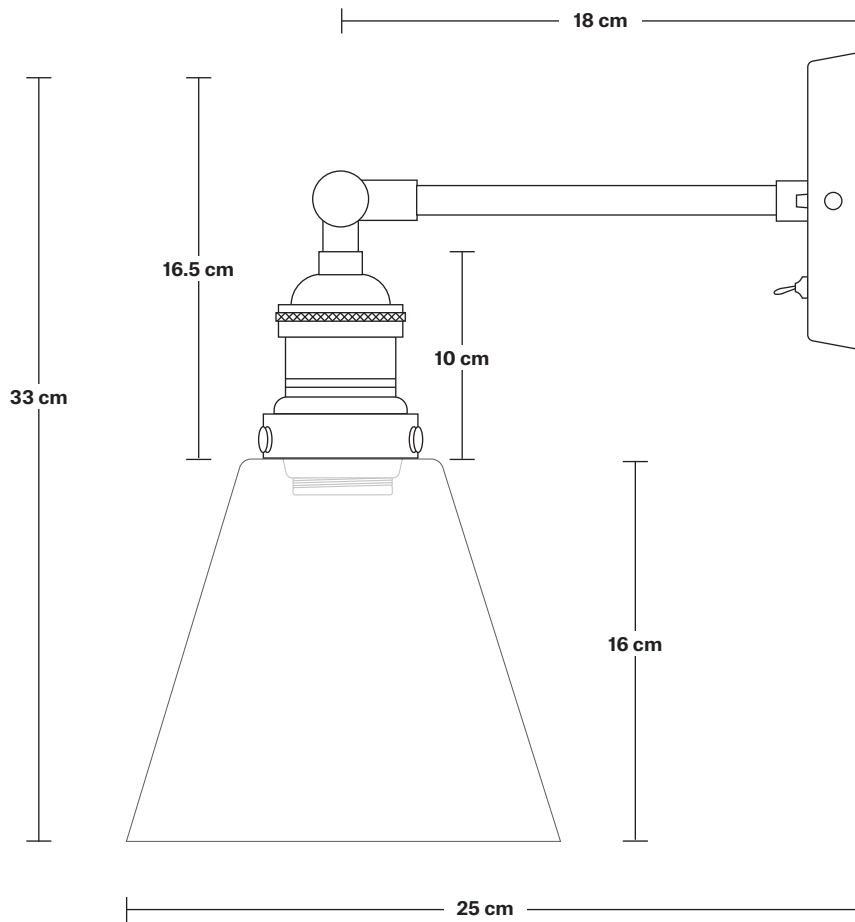

Brooklyn Tinted Glass Flask Wall Light - 6 Inch

Product Code: BR-TGL-FLWL6

H: 33 cm x W: 16 cm x D: 25 cm

SPECIFICATIONS

We meet all UK and EU lighting and safety regulations.

Our products are hand finished to ensure an authentic vintage look and therefore they may vary slightly from those shown in the images.

Bulb required: Standard screw (E27) fitting, max 40W.

Shade weight: 0.5 kg | **Holder weight:** 0.6 kg

Maximum weight: 1.1 kg

INFORMATION

Finishes: Amber, Smoke Grey.

Ready to be installed, installation required.

Shade Height (no holder): 16 cm / 6.2"

Holder Diameter: 6 cm / 2.5"

Holder Height: 18 cm / 7.1"

Wall Rose Diameter: 12 cm / 4.9"

Wall Rose Height: 2 cm / 0.8"

Brooklyn Wall Light Holder

Product Code: BR-WL

H: 18 cm x W: 12 cm x D: 20 cm

Wall rose: Pewter.

DIMENSIONS

Holder Diameter: 6 cm / 2.5"

Holder Height: 18 cm / 7.1"

Projection: 20 cm / 7.9"

Wall Rose Diameter: 12 cm / 4.9"

Wall Rose Depth: 2 cm / 0.8"

Tinted Glass Flask - 6 Inch - Shade Only