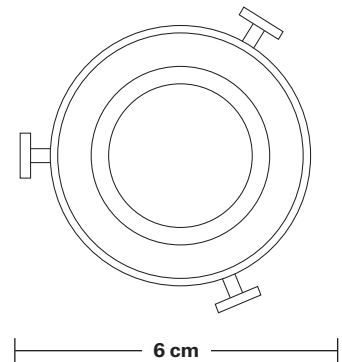

Brooklyn Tinted Glass Flask Wall Light - 6 Inch

Product Code: BR-TGL-FLWL6

H: 33 cm x W: 16 cm x D: 25 cm

SPECIFICATIONS

We meet all UK and EU lighting and safety regulations.

Our products are hand finished to ensure an authentic vintage look and therefore they may vary slightly from those shown in the images.

Wall mount screws not included.

The lights can be operated by both the flick switch or the main switch.

Holders available: Brass, Pewter, Copper.

Ceiling rose: Pewter.

DIMENSIONS

Shade Diameter: 16 cm / 6.2"

Shade Height (no holder): 16 cm / 6.2"

Holder Diameter: 6 cm / 2.5"

Holder Height: 18 cm / 7.1"

Wall Rose Diameter: 12 cm / 4.9"

Wall Rose Height: 2 cm / 0.8"

Brooklyn Wall Light Holder

Product Code: BR-WL

H: 18 cm x W: 12 cm x D: 20 cm

Wall rose: Pewter.

DIMENSIONS

Holder Diameter: 6 cm / 2.5"

Holder Height: 18 cm / 7.1"

Projection: 20 cm / 7.9"

Wall Rose Diameter: 12 cm / 4.9"

Wall Rose Depth: 2 cm / 0.8"

Tinted Glass Flask - 6 Inch - Shade Only