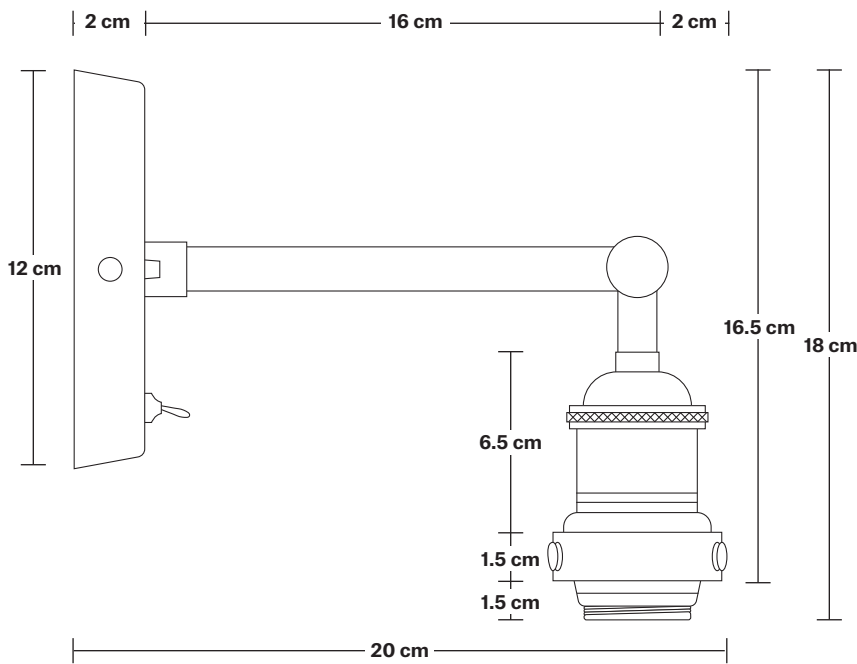

Wall mount screws not included.

The lights can be operated by both the flick switch or the main switch.

Holders available: Brass, Pewter, Copper.

Ceiling rose: Pewter.

DIMENSIONS

Shade Diameter: 16 cm / 6.2"

Shade Height (no holder): 16 cm / 6.2"

Holder Diameter: 6 cm / 2.5"

Holder Height: 18 cm / 7.1"

Wall Rose Diameter: 12 cm / 4.9"

Wall Rose Height: 2 cm / 0.8"

Brooklyn Wall Light Holder

Product Code: BR-WL

H: 18 cm x W: 12 cm x D: 20 cm

Wall rose: Pewter.

DIMENSIONS

Holder Diameter: 6 cm / 2.5"

Holder Height: 18 cm / 7.1"

Projection: 20 cm / 7.9"

Wall Rose Diameter: 12 cm / 4.9"

Wall Rose Depth: 2 cm / 0.8"

Tinted Glass Flask - 6 Inch - Shade Only

Product Code: TGL-FL6-SO

H: 16 cm x W: 16 cm x D: 16 cm

SPECIFICATIONS

We meet all UK and EU lighting and safety regulations.

Our products are hand finished to ensure an authentic vintage look and therefore they may vary slightly from those shown in the images.