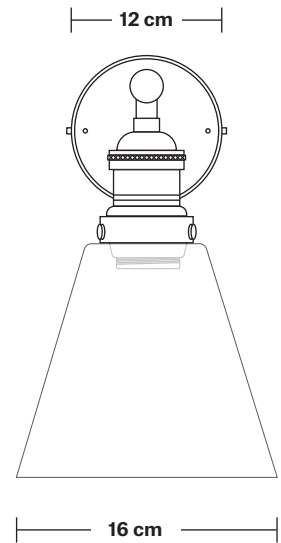

Brooklyn Tinted Glass Flask Wall Light - 6 Inch

Product Code: BR-TGL-FLWL6

H: 33 cm x W: 16 cm x D: 25 cm

SPECIFICATIONS

We meet all UK and EU lighting and safety regulations.

Our products are hand finished to ensure an authentic vintage look and therefore they may vary slightly from those shown in the images.

Wall mount screws not included.

The lights can be operated by both the flick switch or the main switch.

Holders available: Brass, Pewter, Copper.

Ceiling rose: Pewter.

DIMENSIONS

Shade Diameter: 16 cm / 6.2"

Shade Height (no holder): 16 cm / 6.2"

Holder Diameter: 6 cm / 2.5"

Holder Height: 18 cm / 7.1"

Wall Rose Diameter: 12 cm / 4.9"

Wall Rose Height: 2 cm / 0.8"

Brooklyn Wall Light Holder

Product Code: BR-WL

H: 18 cm x W: 12 cm x D: 20 cm

Wall rose: Pewter.

DIMENSIONS

Holder Diameter: 6 cm / 2.5"

Holder Height: 18 cm / 7.1"

Projection: 20 cm / 7.9"

Wall Rose Diameter: 12 cm / 4.9"

Wall Rose Depth: 2 cm / 0.8"

Tinted Glass Flask - 6 Inch - Shade Only