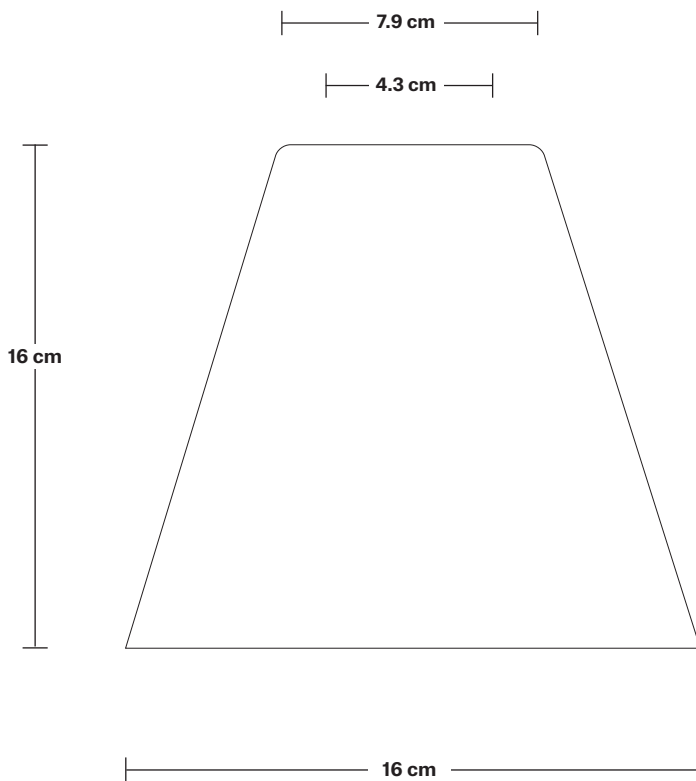

Shade Height (no holder): 16 cm / 6.2"

Holder Diameter: 6 cm / 2.5"

Holder Height: 18 cm / 7.1"

Wall Rose Diameter: 12 cm / 4.9"

Wall Rose Height: 2 cm / 0.8"

Brooklyn Wall Light Holder

Product Code: BR-WL

H: 18 cm x W: 12 cm x D: 20 cm

Wall rose: Pewter.

DIMENSIONS

Holder Diameter: 6 cm / 2.5"

Holder Height: 18 cm / 7.1"

Projection: 20 cm / 7.9"

Wall Rose Diameter: 12 cm / 4.9"

Wall Rose Depth: 2 cm / 0.8"

Tinted Glass Flask - 6 Inch - Shade Only

Product Code: TGL-FL6-SO

H: 16 cm x W: 16 cm x D: 16 cm

SPECIFICATIONS

We meet all UK and EU lighting and safety regulations.

Our products are hand finished to ensure an authentic vintage look and therefore they may vary slightly from those shown in the images.

Shade weight: 0.5 kg

INFORMATION

Finishes: Amber, Smoke Grey.

DIMENSIONS

Shade Diameter: 16 cm / 6.2"

Shade Height: 16 cm / 6.2"

INDUSTVILLE

Tinted Glass Flask - 6 Inch - Smoke Grey