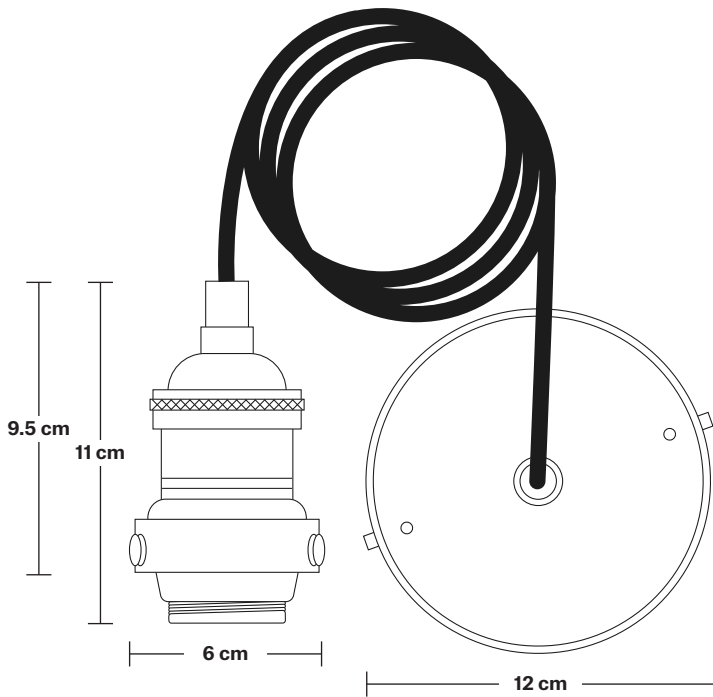

Wall mount screws not included.

Holders available: Brass, Pewter, Copper.

Flex: 1m Black Round Fabric Flex.

Ceiling rose: Pewter.

DIMENSIONS

Shade Diameter: 16 cm / 6.2"

Shade Height (no holder): 16 cm / 6.2"

Holder Diameter: 6 cm / 2.3"

Holder Height: 11 cm / 4.3"

Ceiling Rose Diameter: 12 cm / 4.7"

Ceiling Rose Height: 2 cm / 0.8"

Brooklyn Cord Set ES E27 Bulb Holder

Product Code: BR-CS

H: 113 cm x W: 12 cm x D: 12 cm

Ceiling rose: Pewter.

DIMENSIONS

Bulb Holder Diameter: 6 cm / 2.5"

Bulb Holder Height: 11 cm / 4.3"

Ceiling Rose height: 12 cm / 4.9"

Full Drop: 113 cm / 44.5"

Tinted Glass Flask - 6 Inch - Shade Only

Product Code: TGL-FL6-SO

H: 16 cm x W: 16 cm x D: 16 cm

SPECIFICATIONS

We meet all UK and EU lighting and safety regulations.

Our products are hand finished to ensure an authentic vintage look and therefore they may vary slightly from those shown in the images.