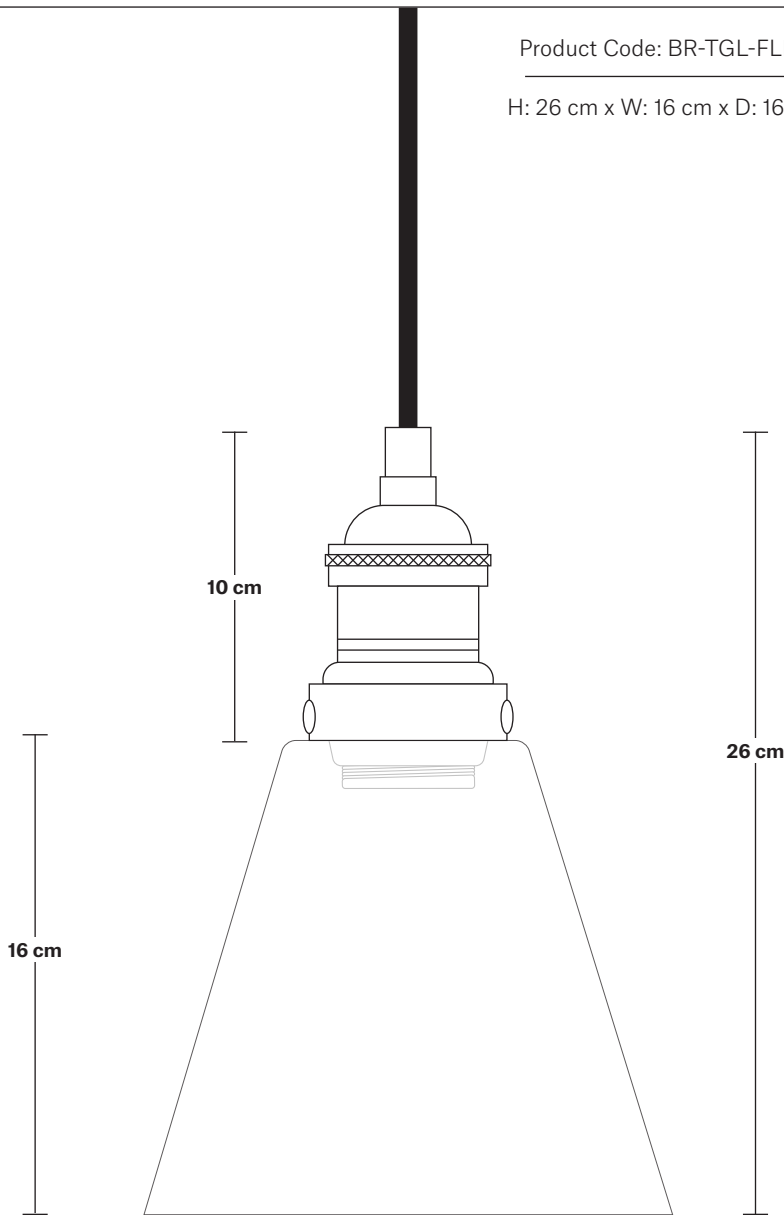

Brooklyn Tinted Glass Flask Pendant - 6 Inch

Product Code: BR-TGL-FLP6

H: 26 cm x W: 16 cm x D: 16 cm

SPECIFICATIONS

We meet all UK and EU lighting and safety regulations.

Our products are hand finished to ensure an authentic vintage look and therefore they may vary slightly from those shown in the images.

Bulb required: Standard screw (E27) fitting, max 40W.

Shade weight: 0.5 kg | **Holder weight:** 0.5 kg

Maximum weight: 1 kg

INFORMATION

Finishes: Amber, Smoke Grey.

Ready to be installed, installation required.

Wall mount screws not included.

Holders available: Brass, Pewter, Copper.

Flex: 1m Black Round Fabric Flex.

Ceiling rose: Pewter.

DIMENSIONS

Shade Diameter: 16 cm / 6.2"

Shade Height (no holder): 16 cm / 6.2"

Holder Diameter: 6 cm / 2.3"

Holder Height: 11 cm / 4.3"

Ceiling Rose Diameter: 12 cm / 4.7"

Ceiling Rose Height: 2 cm / 0.8"

Brooklyn Cord Set ES E27 Bulb Holder

Product Code: BR-CS

H: 113 cm x W: 12 cm x D: 12 cm