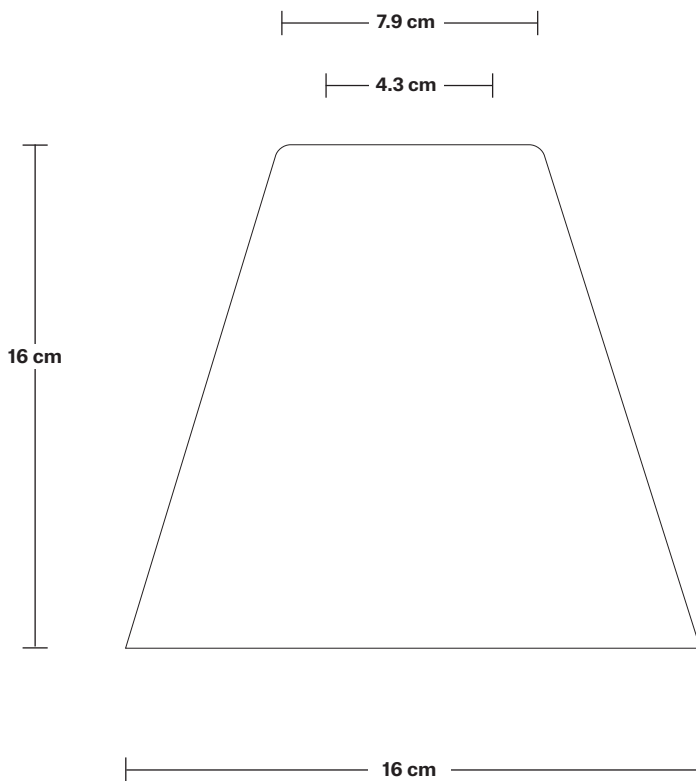

Holder Diameter: 6 cm / 2.3"

Holder Height: 11 cm / 4.3"

Ceiling Rose Diameter: 12 cm / 4.7"

Ceiling Rose Height: 2 cm / 0.8"

Brooklyn Cord Set ES E27 Bulb Holder

Product Code: BR-CS

H: 113 cm x W: 12 cm x D: 12 cm

Ceiling rose: Pewter.

DIMENSIONS

Bulb Holder Diameter: 6 cm / 2.5"

Bulb Holder Height: 11 cm / 4.3"

Ceiling Rose height: 12 cm / 4.9"

Full Drop: 113 cm / 44.5"

Tinted Glass Flask - 6 Inch - Shade Only

Product Code: TGL-FL6-SO

H: 16 cm x W: 16 cm x D: 16 cm

SPECIFICATIONS

We meet all UK and EU lighting and safety regulations.

Our products are hand finished to ensure an authentic vintage look and therefore they may vary slightly from those shown in the images.

Shade weight: 0.5 kg

INFORMATION

Finishes: Amber, Smoke Grey.

DIMENSIONS

Shade Diameter: 16 cm / 6.2"

Shade Height: 16 cm / 6.2"

INDUSTVILLE

Tinted Glass Flask - 6 Inch - Amber