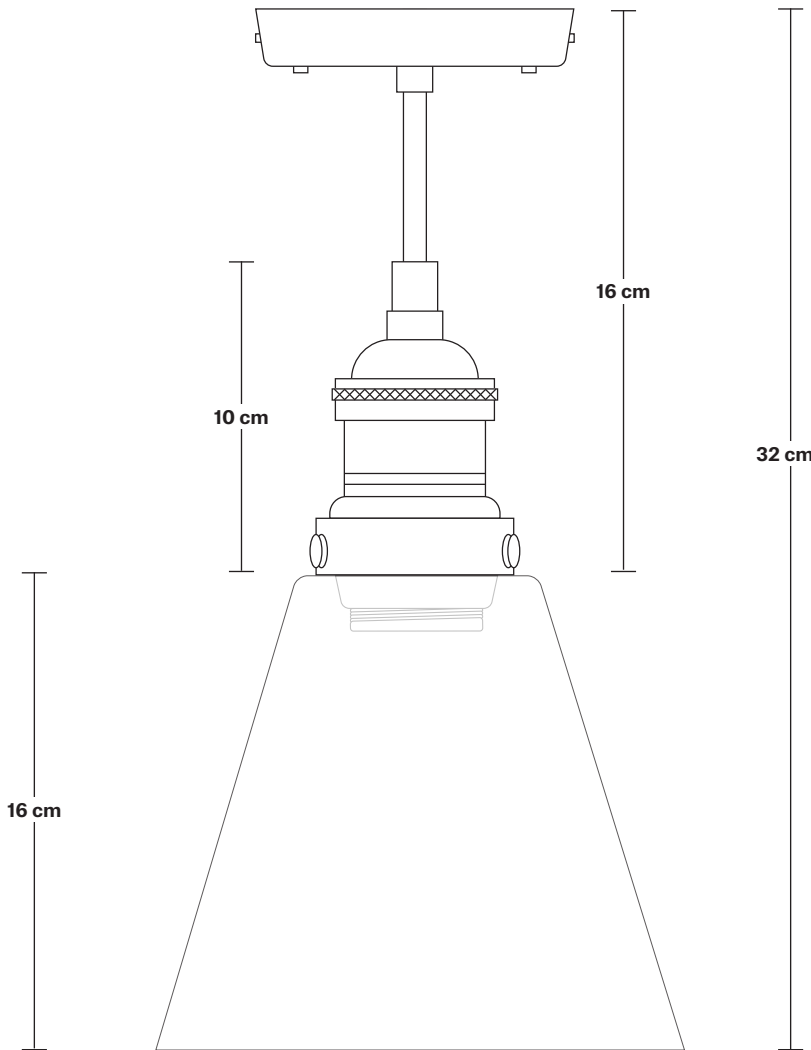

Brooklyn Tinted Glass Flask Flush Mount – 6 Inch

Product Code: BR-TGL-FLFM6

H: 32 cm x W: 16 cm x D: 16 cm

SPECIFICATIONS

We meet all UK and EU lighting and safety regulations.

Our products are hand finished to ensure an authentic vintage look and therefore they may vary slightly from those shown in the images.

Bulb required: Standard screw (E27) fitting, max 40W.

Shade weight: 0.5 kg | **Holder weight:** 0.5 kg

Maximum weight: 1 kg

INFORMATION

Finishes: Amber, Smoke Grey.

Ready to be installed, installation required.

Wall mount screws not included.

Holders available: Brass, Pewter, Copper.

Ceiling rose: Pewter.

DIMENSIONS

Shade Diameter: 16 cm / 6.2"

Shade Height (no holder): 16 cm / 6.2"

Holder Diameter: 6 cm / 2.3"

Holder Height: 18 cm / 7.1"

Ceiling Rose Diameter: 12 cm / 4.7"

Ceiling Rose Height: 2 cm / 0.8"

INDUSTVILLE

Brooklyn Flush Mount Holder

Product Code: BR-FM

H: 17.5 cm x W: 12 cm x D: 12 cm

SPECIFICATIONS

We meet all UK and EU lighting and safety regulations.