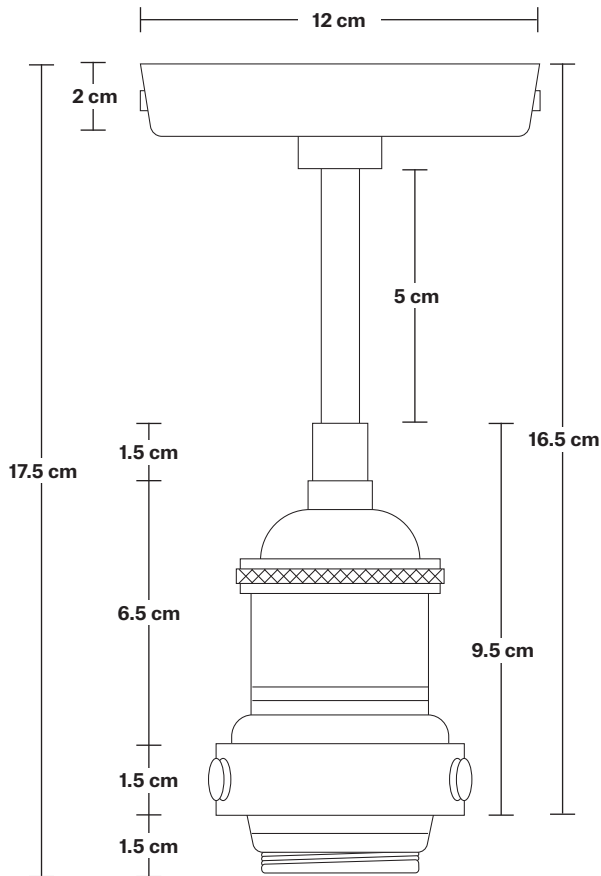

Wall mount screws not included.

Holders available: Brass, Pewter, Copper.

Ceiling rose: Pewter.

DIMENSIONS

Shade Diameter: 16 cm / 6.2"

Shade Height (no holder): 16 cm / 6.2"

Holder Diameter: 6 cm / 2.3"

Holder Height: 18 cm / 7.1"

Ceiling Rose Diameter: 12 cm / 4.7"

Ceiling Rose Height: 2 cm / 0.8"

INDUSTVILLE

Brooklyn Flush Mount Holder

Product Code: BR-FM

H: 17.5 cm x W: 12 cm x D: 12 cm

SPECIFICATIONS

We meet all UK and EU lighting and safety regulations.

INFORMATION

Finishes: Brass, Pewter, Copper.

Ready to be installed, installation required.

Wall mount screws not included.

Ceiling rose: Pewter.

DIMENSIONS

Holder Diameter: 12 cm / 4.7"

Holder Height: 17.5 cm / 6.9"

Ceiling Rose Diameter: 12 cm / 4.7"

Ceiling Rose Depth: 2 cm / 0.8"

Tinted Glass Flask - 6 Inch - Shade Only

Product Code: TGL-FL6-SO

H: 16 cm x W: 16 cm x D: 16 cm

SPECIFICATIONS

We meet all UK and EU lighting and safety regulations.