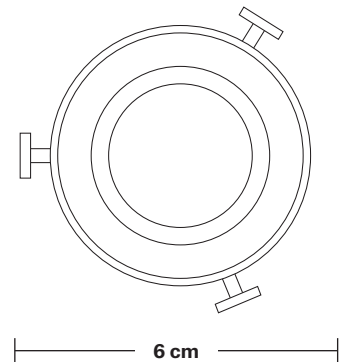

Wall mount screws not included.

Holders available: Brass, Pewter, Copper.

Ceiling rose: Pewter.

DIMENSIONS

Shade Diameter: 16 cm / 6.2"

Shade Height (no holder): 16 cm / 6.2"

Holder Diameter: 6 cm / 2.3"

Holder Height: 18 cm / 7.1"

Ceiling Rose Diameter: 12 cm / 4.7"

Ceiling Rose Height: 2 cm / 0.8"

INDUSTVILLE

Brooklyn Flush Mount Holder

Product Code: BR-FM

H: 17.5 cm x W: 12 cm x D: 12 cm

SPECIFICATIONS

We meet all UK and EU lighting and safety regulations.

INFORMATION

Finishes: Brass, Pewter, Copper.

Ready to be installed, installation required.

Wall mount screws not included.

Ceiling rose: Pewter.

DIMENSIONS

Holder Diameter: 12 cm / 4.7"

Holder Height: 17.5 cm / 6.9"

Ceiling Rose Diameter: 12 cm / 4.7"

Ceiling Rose Depth: 2 cm / 0.8"

Tinted Glass Flask - 6 Inch - Shade Only

Product Code: TGL-FL6-SO

H: 16 cm x W: 16 cm x D: 16 cm

SPECIFICATIONS

We meet all UK and EU lighting and safety regulations.