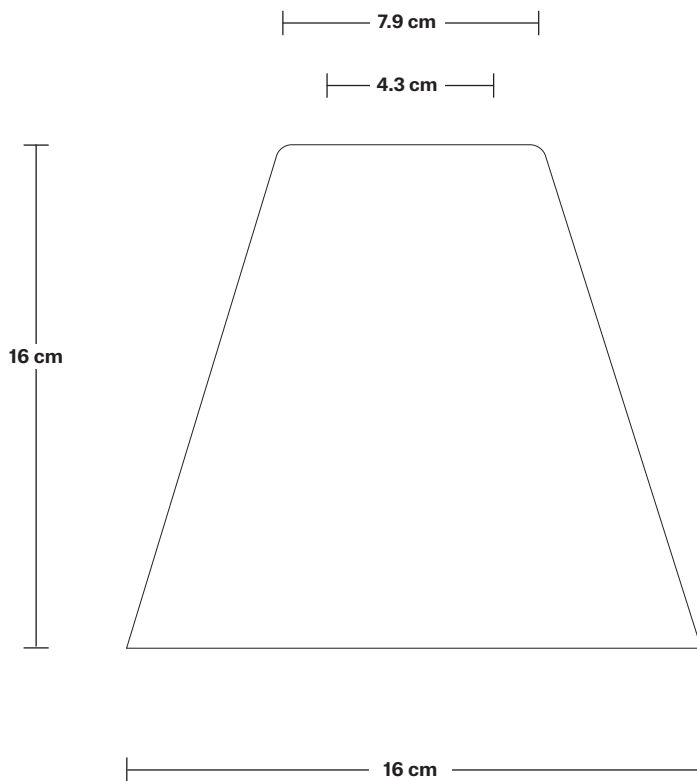

Wall mount screws not included.

Holders available: Brass, Pewter, Copper.

Ceiling rose: Pewter.

DIMENSIONS

Shade Diameter: 16 cm / 6.2"

Shade Height (no holder): 16 cm / 6.2"

Holder Diameter: 6 cm / 2.3"

Holder Height: 18 cm / 7.1"

Ceiling Rose Diameter: 12 cm / 4.7"

Ceiling Rose Height: 2 cm / 0.8"

INDUSTVILLE

Brooklyn Flush Mount Holder

Product Code: BR-FM

H: 17.5 cm x W: 12 cm x D: 12 cm

SPECIFICATIONS

We meet all UK and EU lighting and safety regulations.

INFORMATION

Finishes: Brass, Pewter, Copper.

Ready to be installed, installation required.

Wall mount screws not included.

Ceiling rose: Pewter.

DIMENSIONS

Holder Diameter: 12 cm / 4.7"

Holder Height: 17.5 cm / 6.9"

Ceiling Rose Diameter: 12 cm / 4.7"

Ceiling Rose Depth: 2 cm / 0.8"

Tinted Glass Flask - 6 Inch - Shade Only

Product Code: TGL-FL6-SO

H: 16 cm x W: 16 cm x D: 16 cm

SPECIFICATIONS

We meet all UK and EU lighting and safety regulations.