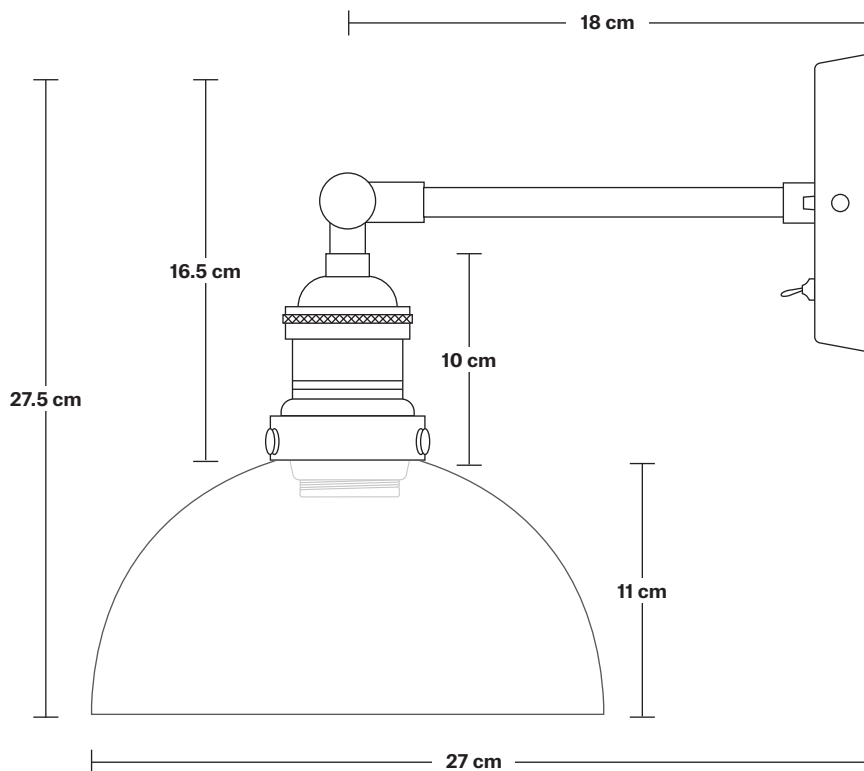

# Brooklyn Tinted Glass Dome Wall Light - 8 Inch

Product Code: BR-TGL-DWL8

H: 27.5 cm x W: 19.5 cm x D: 27 cm

## DIMENSIONS

Shade Diameter: 19.5 cm / 7.6"

Shade Height (no holder): 11 cm / 4.3"

Holder Diameter: 6 cm / 2.5"

Holder Height: 18 cm / 7.1"

Wall Rose Diameter: 12 cm / 4.9"

Wall Rose Height: 2 cm / 0.8"

## DIMENSIONS

Holder Diameter: 6 cm / 2.5"

Holder Height: 18 cm / 7.1"

Projection: 20 cm / 7.9"

Wall Rose Diameter: 12 cm / 4.9"

Wall Rose Depth: 2 cm / 0.8"

## DIMENSIONS

Shade Diameter: 19.5 cm / 7.6"

Shade Height: 11 cm / 4.3"

INDUSTVILLE