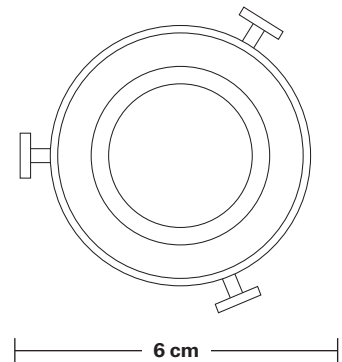

## DIMENSIONS

Shade Diameter: 19.5 cm / 7.6"

Shade Height (no holder): 11 cm / 4.3"

Holder Diameter: 6 cm / 2.5"

Holder Height: 18 cm / 7.1"

Wall Rose Diameter: 12 cm / 4.9"

Wall Rose Height: 2 cm / 0.8"

# Brooklyn Wall Light Holder

Product Code: BR-WL

H: 18 cm x W: 12 cm x D: 20 cm

## DIMENSIONS

Holder Diameter: 6 cm / 2.5"

Holder Height: 18 cm / 7.1"

Projection: 20 cm / 7.9"

Wall Rose Diameter: 12 cm / 4.9"

Wall Rose Depth: 2 cm / 0.8"

## DIMENSIONS

Shade Diameter: 19.5 cm / 7.6"

Shade Height: 11 cm / 4.3"

INDUSTVILLE