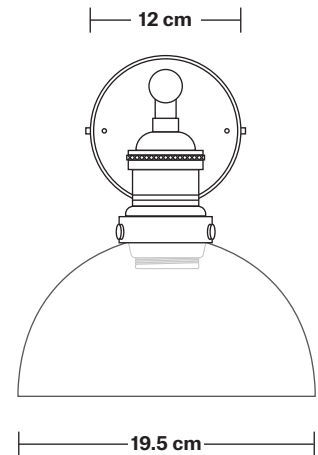

# Brooklyn Tinted Glass Dome Wall Light - 8 Inch

Product Code: BR-TGL-DWL8

H: 27.5 cm x W: 19.5 cm x D: 27 cm

## DIMENSIONS

Shade Diameter: 19.5 cm / 7.6"

Shade Height (no holder): 11 cm / 4.3"

Holder Diameter: 6 cm / 2.5"

Holder Height: 18 cm / 7.1"

Wall Rose Diameter: 12 cm / 4.9"

Wall Rose Height: 2 cm / 0.8"

## DIMENSIONS

Holder Diameter: 6 cm / 2.5"

Holder Height: 18 cm / 7.1"

Projection: 20 cm / 7.9"

Wall Rose Diameter: 12 cm / 4.9"

Wall Rose Depth: 2 cm / 0.8"

## DIMENSIONS

Shade Diameter: 19.5 cm / 7.6"

Shade Height: 11 cm / 4.3"

INDUSTVILLE