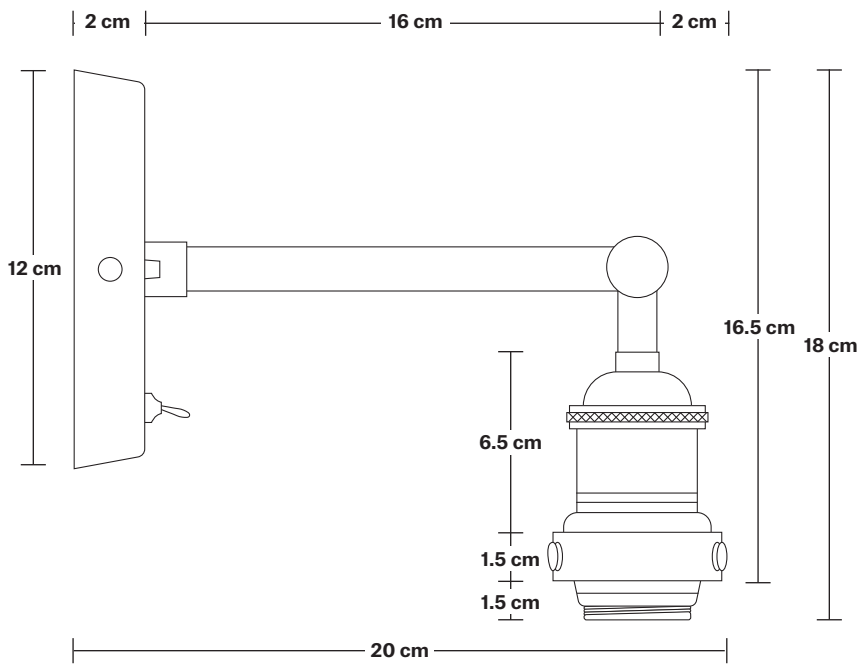

## DIMENSIONS

Shade Diameter: 19.5 cm / 7.6"

Shade Height (no holder): 11 cm / 4.3"

Holder Diameter: 6 cm / 2.5"

Holder Height: 18 cm / 7.1"

Wall Rose Diameter: 12 cm / 4.9"

Wall Rose Height: 2 cm / 0.8"

# Brooklyn Wall Light Holder

Product Code: BR-WL

H: 18 cm x W: 12 cm x D: 20 cm

## DIMENSIONS

Holder Diameter: 6 cm / 2.5"

Holder Height: 18 cm / 7.1"

Projection: 20 cm / 7.9"

Wall Rose Diameter: 12 cm / 4.9"

Wall Rose Depth: 2 cm / 0.8"

## DIMENSIONS

Shade Diameter: 19.5 cm / 7.6"

Shade Height: 11 cm / 4.3"

INDUSTVILLE