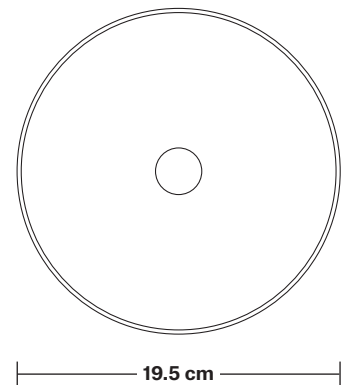

## DIMENSIONS

Shade Diameter: 19.5 cm / 7.6"

Shade Height (no holder): 11 cm / 4.3"

Holder Diameter: 6 cm / 2.5"

Holder Height: 18 cm / 7.1"

Wall Rose Diameter: 12 cm / 4.9"

Wall Rose Height: 2 cm / 0.8"

## DIMENSIONS

Holder Diameter: 6 cm / 2.5"

Holder Height: 18 cm / 7.1"

Projection: 20 cm / 7.9"

Wall Rose Diameter: 12 cm / 4.9"

Wall Rose Depth: 2 cm / 0.8"

# Tinted Glass Dome - 8 Inch - Shade Only

Product Code: TGL-D8-SO

H: 11 cm x W: 19.5 cm x D: 19.5 cm

## DIMENSIONS

Shade Diameter: 19.5 cm / 7.6"

Shade Height: 11 cm / 4.3"

INDUSTVILLE