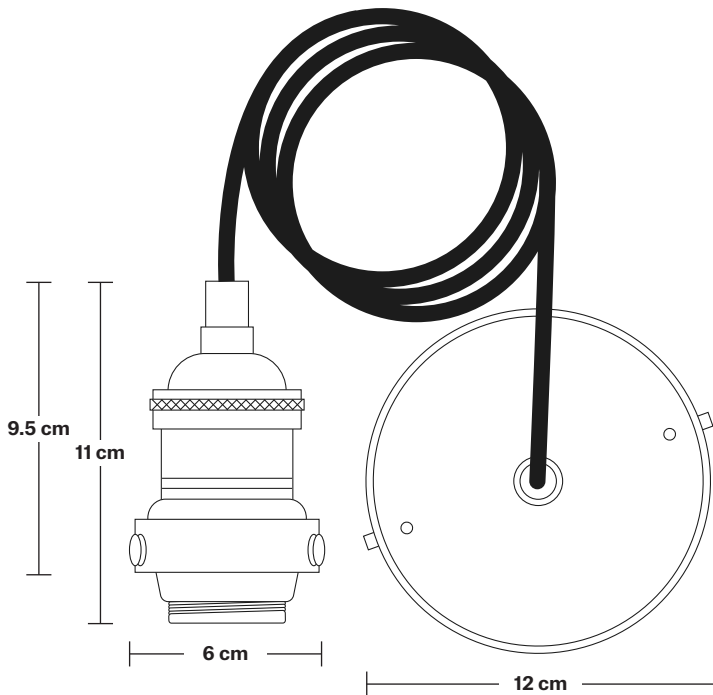

Brooklyn Tinted Glass Dome Pendant - 8 Inch

Product Code: BR-TGL-DP8

H: 21 cm x W: 19.5 cm x D: 19.5 cm

SPECIFICATIONS

We meet all UK and EU lighting and safety regulations.

Our products are hand finished to ensure an authentic vintage look and therefore they may vary slightly from those shown in the images.

Wall mount screws not included.

Holders available: Brass, Pewter, Copper.

Flex: 1m Black Round Fabric Flex.

Ceiling rose: Pewter.

DIMENSIONS

Shade Diameter: 19.5 cm / 7.6"

Shade Height (no holder): 11 cm / 4.3"

Holder Diameter: 6 cm / 2.3"

Holder Height: 11 cm / 4.3"

Ceiling Rose Diameter: 12 cm / 4.7"

Ceiling Rose Height: 2 cm / 0.8"

Brooklyn Cord Set ES E27 Bulb Holder

Product Code: BR-CS

H: 113 cm x W: 12 cm x D: 12 cm

H: 11 cm x W: 19.5 cm x D: 19.5 cm

SPECIFICATIONS

We meet all UK and EU lighting and safety regulations.

Our products are hand finished to ensure an authentic vintage look and therefore they may vary slightly from those shown in the images.