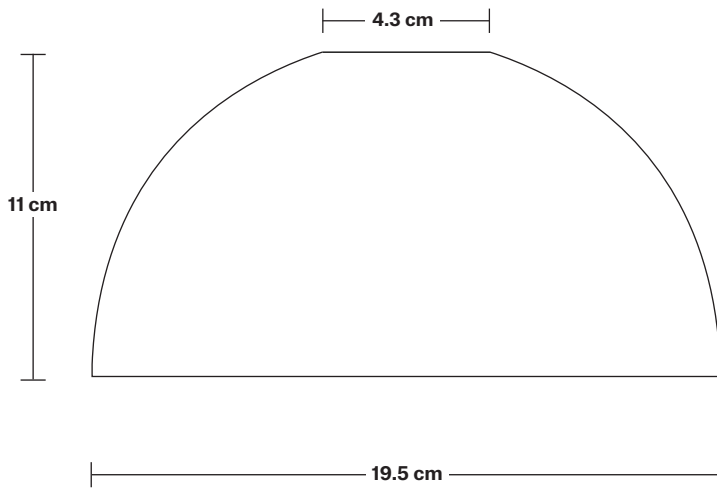

Holder Diameter: 6 cm / 2.3"

Holder Height: 11 cm / 4.3"

Ceiling Rose Diameter: 12 cm / 4.7"

Ceiling Rose Height: 2 cm / 0.8"

Brooklyn Cord Set ES E27 Bulb Holder

Product Code: BR-CS

H: 113 cm x W: 12 cm x D: 12 cm

Ceiling rose: Pewter.

DIMENSIONS

Bulb Holder Diameter: 6 cm / 2.5"

Bulb Holder Height: 11 cm / 4.3"

Ceiling Rose height: 12 cm / 4.9"

Full Drop: 113 cm / 44.5"

Tinted Glass Dome - 8 Inch - Shade Only

Product Code: TGL-D8-SO

H: 11 cm x W: 19.5 cm x D: 19.5 cm

SPECIFICATIONS

We meet all UK and EU lighting and safety regulations.

Our products are hand finished to ensure an authentic vintage look and therefore they may vary slightly from those shown in the images.

Shade weight: 0.6 kg

INFORMATION

Finishes: Amber, Smoke Grey.

DIMENSIONS

Shade Diameter: 19.5 cm / 7.6"

Shade Height: 11 cm / 4.3"

INDUSTVILLE

Tinted Glass Dome - 8 Inch - Amber