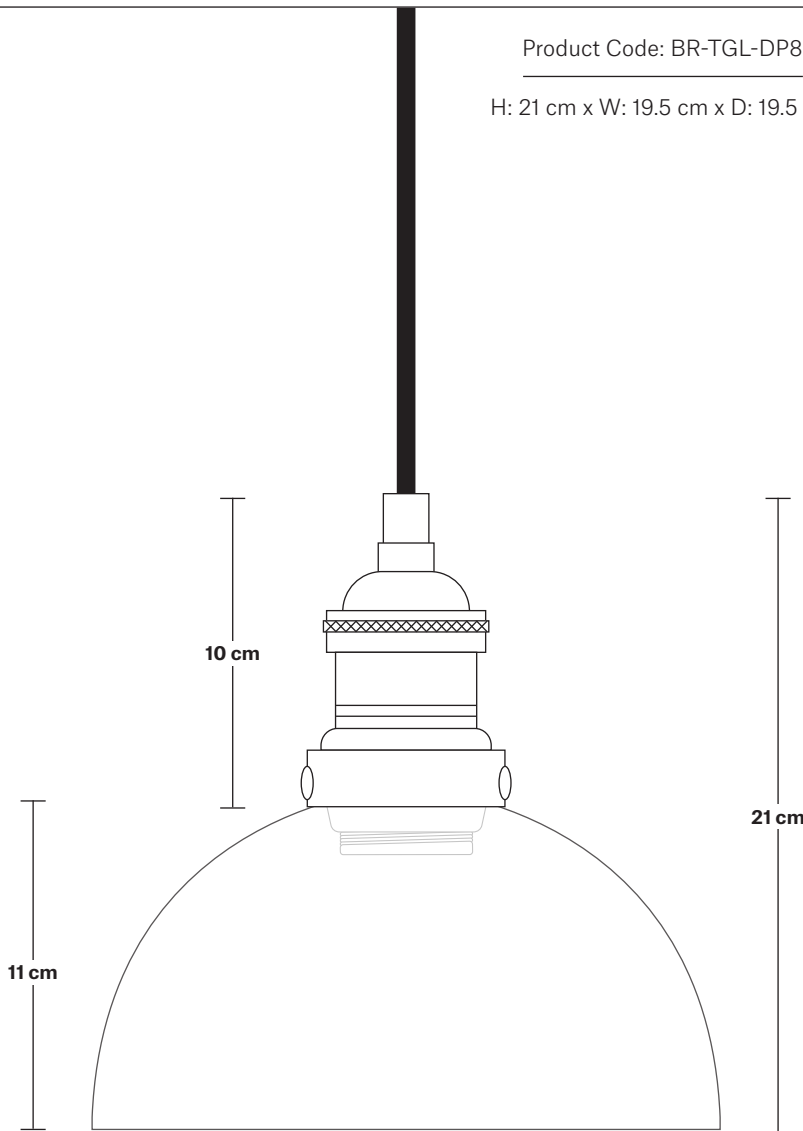

Brooklyn Tinted Glass Dome Pendant - 8 Inch

Product Code: BR-TGL-DP8

H: 21 cm x W: 19.5 cm x D: 19.5 cm

SPECIFICATIONS

We meet all UK and EU lighting and safety regulations.

Our products are hand finished to ensure an authentic vintage look and therefore they may vary slightly from those shown in the images.

Bulb required: Standard screw (E27) fitting, max 40W.

Shade weight: 0.6 kg | **Holder weight:** 0.5 kg

Maximum weight: 1.1 kg

INFORMATION

Finishes: Amber, Smoke Grey.

Ready to be installed, installation required.

Wall mount screws not included.

Holders available: Brass, Pewter, Copper.

Flex: 1m Black Round Fabric Flex.

Ceiling rose: Pewter.

DIMENSIONS

Shade Diameter: 19.5 cm / 7.6"

Shade Height (no holder): 11 cm / 4.3"

Holder Diameter: 6 cm / 2.3"

Holder Height: 11 cm / 4.3"

Ceiling Rose Diameter: 12 cm / 4.7"

Ceiling Rose Height: 2 cm / 0.8"

Brooklyn Cord Set ES E27 Bulb Holder

Product Code: BR-CS

H: 113 cm x W: 12 cm x D: 12 cm