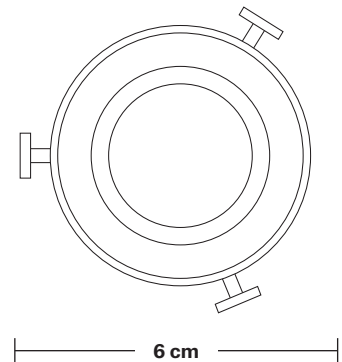

Brooklyn Tinted Glass Dome Flush Mount - 8 Inch

Product Code: BR-TGL-DFM8

H: 27 cm x W: 19.5 cm x D: 19.5 cm

SPECIFICATIONS

We meet all UK and EU lighting and safety regulations.

Our products are hand finished to ensure an authentic vintage look and therefore they may vary slightly from those shown in the images.

Wall mount screws not included.

Holders available: Brass, Pewter, Copper.

DIMENSIONS

Shade Diameter: 19.5 cm / 7.6"

Shade Height (no holder): 11 cm / 4.3"

Holder Diameter: 6 cm / 2.3"

Holder Height: 18 cm / 7.1"

Ceiling Rose Diameter: 12 cm / 4.7"

Ceiling Rose Height: 2 cm / 0.8"

Brooklyn Flush Mount Holder

Product Code: BR-FM

H: 17.5 cm x W: 12 cm x D: 12 cm

SPECIFICATIONS

We meet all UK and EU lighting and safety regulations.

INFORMATION

Finishes: Brass, Pewter, Copper.

Ready to be installed, installation required.

Wall mount screws not included.

Ceiling rose: Pewter.

DIMENSIONS

Holder Diameter: 12 cm / 4.7"

Holder Height: 17.5 cm / 6.9"