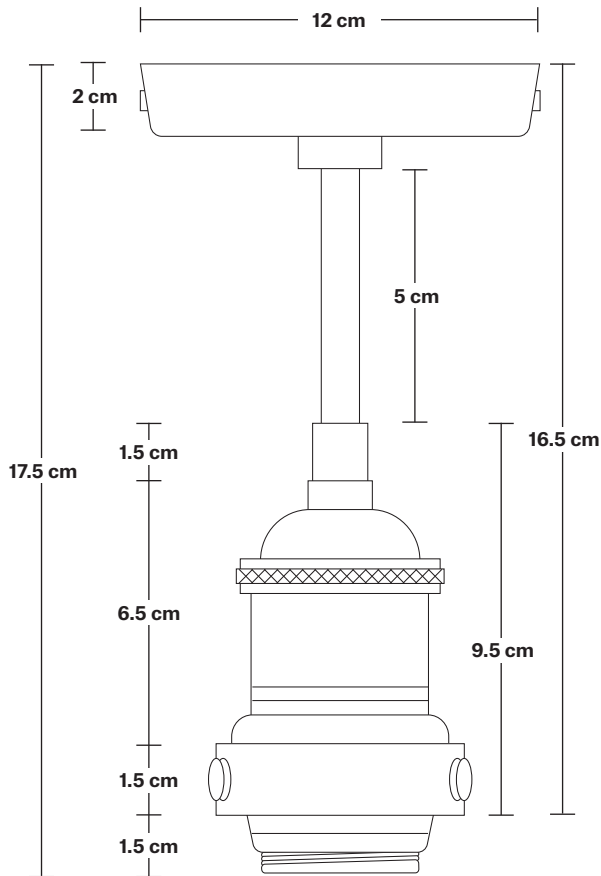

Brooklyn Tinted Glass Dome Flush Mount - 8 Inch

Product Code: BR-TGL-DFM8

H: 27 cm x W: 19.5 cm x D: 19.5 cm

SPECIFICATIONS

We meet all UK and EU lighting and safety regulations.

Our products are hand finished to ensure an authentic vintage look and therefore they may vary slightly from those shown in the images.

Wall mount screws not included.

Holders available: Brass, Pewter, Copper.

DIMENSIONS

Shade Diameter: 19.5 cm / 7.6"

Shade Height (no holder): 11 cm / 4.3"

Holder Diameter: 6 cm / 2.3"

Holder Height: 18 cm / 7.1"

Ceiling Rose Diameter: 12 cm / 4.7"

Ceiling Rose Height: 2 cm / 0.8"

Brooklyn Flush Mount Holder

Product Code: BR-FM

H: 17.5 cm x W: 12 cm x D: 12 cm

SPECIFICATIONS

We meet all UK and EU lighting and safety regulations.

INFORMATION

Finishes: Brass, Pewter, Copper.

Ready to be installed, installation required.

Wall mount screws not included.

Ceiling rose: Pewter.

DIMENSIONS

Holder Diameter: 12 cm / 4.7"

Holder Height: 17.5 cm / 6.9"