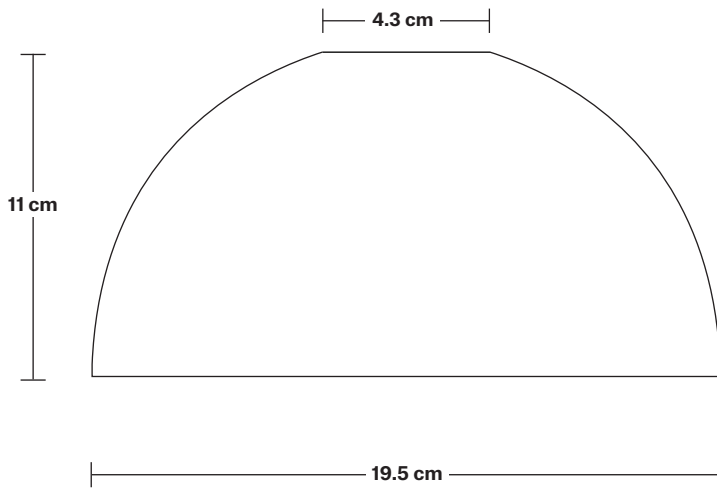

Wall mount screws not included.

Holders available: Brass, Pewter, Copper.

DIMENSIONS

Shade Diameter: 19.5 cm / 7.6"

Shade Height (no holder): 11 cm / 4.3"

Holder Diameter: 6 cm / 2.3"

Holder Height: 18 cm / 7.1"

Ceiling Rose Diameter: 12 cm / 4.7"

Ceiling Rose Height: 2 cm / 0.8"

Brooklyn Flush Mount Holder

Product Code: BR-FM

H: 17.5 cm x W: 12 cm x D: 12 cm

SPECIFICATIONS

We meet all UK and EU lighting and safety regulations.

INFORMATION

Finishes: Brass, Pewter, Copper.

Ready to be installed, installation required.

Wall mount screws not included.

Ceiling rose: Pewter.

DIMENSIONS

Holder Diameter: 12 cm / 4.7"

Holder Height: 17.5 cm / 6.9"

Ceiling Rose Diameter: 12 cm / 4.7"

Ceiling Rose Depth: 2 cm / 0.8"

Tinted Glass Dome - 8 Inch - Shade Only

Product Code: TGL-D8-SO

H: 11 cm x W: 19.5 cm x D: 19.5 cm

SPECIFICATIONS

We meet all UK and EU lighting and safety regulations.