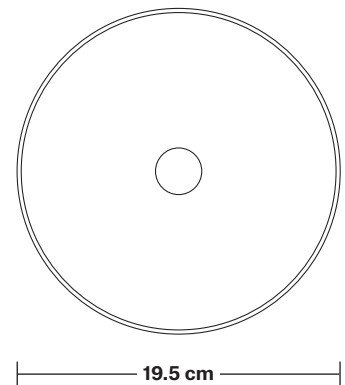

Wall mount screws not included.

Holders available: Brass, Pewter, Copper.

DIMENSIONS

Shade Diameter: 19.5 cm / 7.6"

Shade Height (no holder): 11 cm / 4.3"

Holder Diameter: 6 cm / 2.3"

Holder Height: 18 cm / 7.1"

Ceiling Rose Diameter: 12 cm / 4.7"

Ceiling Rose Height: 2 cm / 0.8"

Brooklyn Flush Mount Holder

Product Code: BR-FM

H: 17.5 cm x W: 12 cm x D: 12 cm

SPECIFICATIONS

We meet all UK and EU lighting and safety regulations.

INFORMATION

Finishes: Brass, Pewter, Copper.

Ready to be installed, installation required.

Wall mount screws not included.

Ceiling rose: Pewter.

DIMENSIONS

Holder Diameter: 12 cm / 4.7"

Holder Height: 17.5 cm / 6.9"

Ceiling Rose Diameter: 12 cm / 4.7"

Ceiling Rose Depth: 2 cm / 0.8"

Tinted Glass Dome - 8 Inch - Shade Only

Product Code: TGL-D8-SO

H: 11 cm x W: 19.5 cm x D: 19.5 cm

SPECIFICATIONS

We meet all UK and EU lighting and safety regulations.