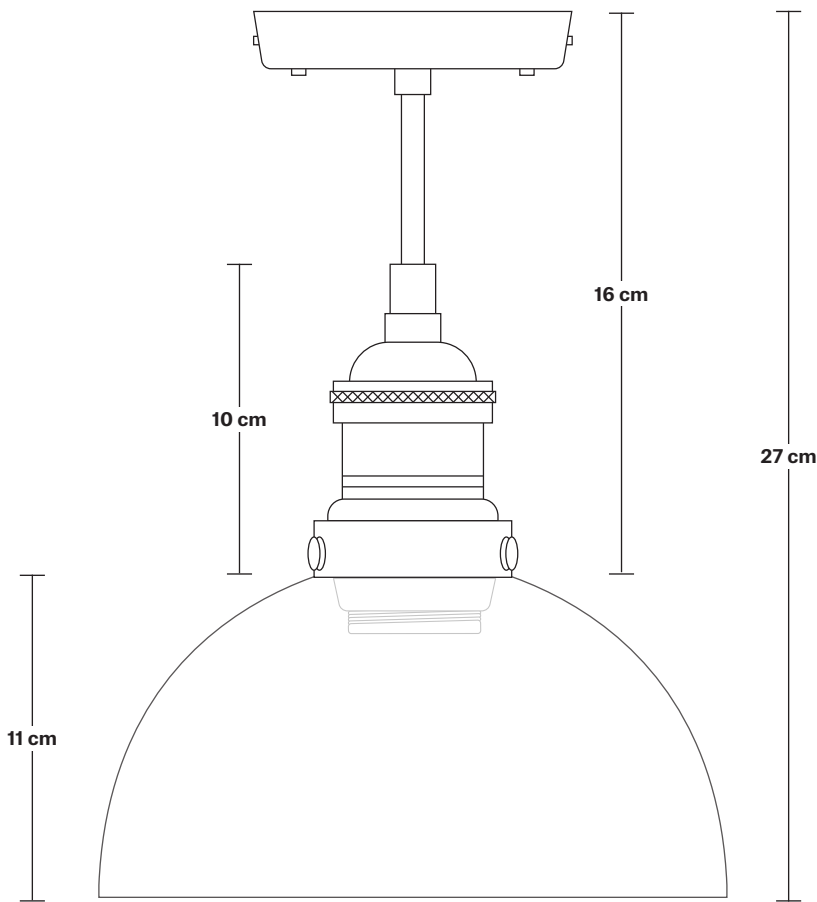

Brooklyn Tinted Glass Dome Flush Mount - 8 Inch

Product Code: BR-TGL-DFM8

H: 27 cm x W: 19.5 cm x D: 19.5 cm

SPECIFICATIONS

We meet all UK and EU lighting and safety regulations.

Our products are hand finished to ensure an authentic vintage look and therefore they may vary slightly from those shown in the images.

Wall mount screws not included.

Holders available: Brass, Pewter, Copper.

DIMENSIONS

Shade Diameter: 19.5 cm / 7.6"

Shade Height (no holder): 11 cm / 4.3"

Holder Diameter: 6 cm / 2.3"

Holder Height: 18 cm / 7.1"

Ceiling Rose Diameter: 12 cm / 4.7"

Ceiling Rose Height: 2 cm / 0.8"

Brooklyn Flush Mount Holder

Product Code: BR-FM

H: 17.5 cm x W: 12 cm x D: 12 cm

SPECIFICATIONS

We meet all UK and EU lighting and safety regulations.

Ceiling Rose Diameter: 12 cm / 4.7"

Ceiling Rose Depth: 2 cm / 0.8"

Tinted Glass Dome - 8 Inch - Shade Only

Product Code: TGL-D8-SO

H: 11 cm x W: 19.5 cm x D: 19.5 cm

SPECIFICATIONS

We meet all UK and EU lighting and safety regulations.