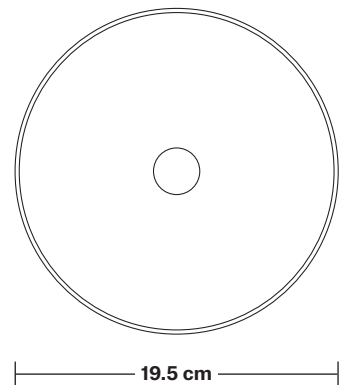

Brooklyn Tinted Glass Dome Flush Mount - 8 Inch

Product Code: BR-TGL-DFM8

H: 27 cm x W: 19.5 cm x D: 19.5 cm

SPECIFICATIONS

We meet all UK and EU lighting and safety regulations.

Our products are hand finished to ensure an authentic vintage look and therefore they may vary slightly from those shown in the images.

Bulb required: Standard screw (E27) fitting, max 40W.

Shade weight: 0.6 kg | **Holder weight:** 0.5 kg

Maximum weight: 1.1 kg

INFORMATION

Finishes: Amber, Smoke Grey.

Ready to be installed, installation required.

Wall mount screws not included.

Holders available: Brass, Pewter, Copper.

DIMENSIONS

Shade Diameter: 19.5 cm / 7.6"

Shade Height (no holder): 11 cm / 4.3"

Holder Diameter: 6 cm / 2.3"

Holder Height: 18 cm / 7.1"

Ceiling Rose Diameter: 12 cm / 4.7"

Ceiling Rose Height: 2 cm / 0.8"

Brooklyn Flush Mount Holder

Product Code: BR-FM

H: 17.5 cm x W: 12 cm x D: 12 cm

SPECIFICATIONS

We meet all UK and EU lighting and safety regulations.