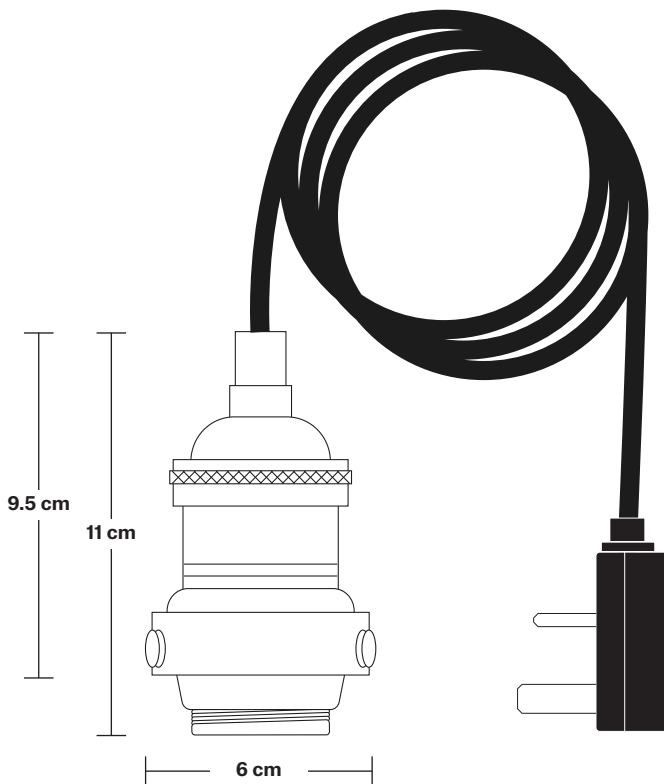

Brooklyn Cord Set ES E27 Bulb Holder - Fabric Flex With Plug

Product Code: BR-CS-FLWP

H: 210 cm x W: 6 cm x D: 6 cm

SPECIFICATIONS

We meet all UK and EU lighting and safety regulations.

Our products are hand finished to ensure an authentic vintage look and therefore they may vary slightly from those shown in the images.

Bulb required: Standard screw (E27) fitting, max 40W.

Weight: 0.4 kg

INFORMATION

Finishes: Brass, Pewter, Copper.

Flex: 2m Black Twisted Fabric Flex.

Plug: UK AC power plug BS1362

DIMENSIONS

Bulb Holder Diameter: 6 cm / 2.5"

Bulb Holder Height: 11 cm / 4.3"

Brooklyn Cord Set ES E27 Bulb Holder & Fabric Flex With Plug

Brooklyn Cord Set ES E27 Bulb Holder - Fabric Flex With Plug

Brooklyn Cord Set ES E27 Bulb Holder - Brass & Fabric Flex With Plug	BR-CS-B-FLWP
Brooklyn Cord Set ES E27 Bulb Holder - Pewter & Fabric Flex With Plug	BR-CS-P-FLWP
Brooklyn Cord Set ES E27 Bulb Holder - Copper & Fabric Flex With Plug	BR-CS-C-FLWP
