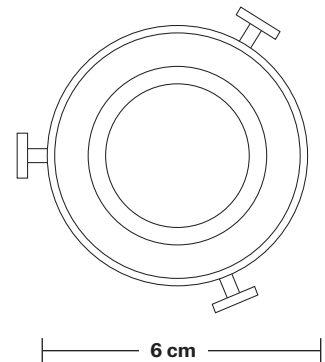

Brooklyn Cord Set ES E27 Bulb Holder - Fabric Flex With Plug

Product Code: BR-CS-FLWP

H: 210 cm x W: 6 cm x D: 6 cm

SPECIFICATIONS

We meet all UK and EU lighting and safety regulations.

Our products are hand finished to ensure an authentic vintage look and therefore they may vary slightly from those shown in the images.

Bulb required: Standard screw (E27) fitting, max 40W.

Weight: 0.4 kg

INFORMATION

Finishes: Brass, Pewter, Copper.

Flex: 2m Black Twisted Fabric Flex.

Plug: UK AC power plug BS1362

DIMENSIONS

Bulb Holder Diameter: 6 cm / 2.5"

Bulb Holder Height: 11 cm / 4.3"

Brooklyn Cord Set ES E27 Bulb Holder & Fabric Flex With Plug

Brooklyn Cord Set ES E27 Bulb Holder - Fabric Flex With Plug

Brooklyn Cord Set ES E27 Bulb Holder - Brass & Fabric Flex With Plug	BR-CS-B-FLWP
Brooklyn Cord Set ES E27 Bulb Holder - Pewter & Fabric Flex With Plug	BR-CS-P-FLWP
Brooklyn Cord Set ES E27 Bulb Holder - Copper & Fabric Flex With Plug	BR-CS-C-FLWP
