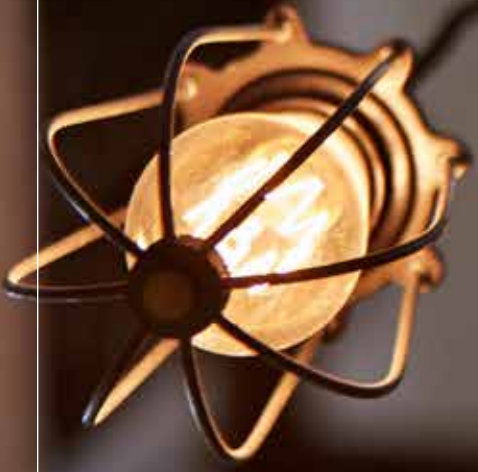

Cages

Balloon Pendant, Pewter

Balloon Pendant, Copper

Balloon Pendant

MODEL	PRODUCT CODE	DIMENSION	EAN	MATERIAL OF SHADE	HOLDER OPTIONS
Balloon Pendant, Pewter	BR-BP-P	H 29cm x D 14cm	0700443176699	Iron	<ul style="list-style-type: none"> ■ Pewter ■ Brass ■ Copper
Balloon Pendant, Copper	BR-BP-C	H 29cm x D 14cm	0700443174947	Iron	<ul style="list-style-type: none"> ■ Pewter ■ Copper