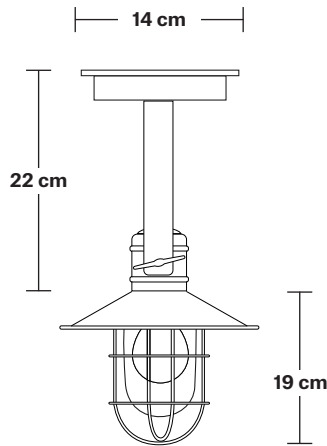

# Harbour Outdoor & Bathroom Flush Mount/Wall Light - 6 Inch

Product Code: HR-IP65-WLFM6-P

H: 41 cm x W: 23 cm x D: 23 cm

## DIMENSIONS

Shade Diameter: 23 cm / 9"

Shade Height (no holder): 19 cm / 7.4"

Ceiling Rose Diameter: 14 cm / 5.5"

Ceiling Rose Height: 3 cm / 1.2"

Holder Diameter: 8.5 cm / 3.3"

Holder Height: 22 cm / 8.7"

# Harbour Outdoor & Bathroom Flush Mount/Wall Light - 6 Inch

Product Code: HR-IP65-WLFM6-P

H: 29 cm x W: 23 cm x D: 32 cm

## DIMENSIONS

Shade Diameter: 23 cm / 9"

Shade Height (no holder): 19 cm / 7.4"

Ceiling Rose Diameter: 14 cm / 5.5"

Ceiling Rose Height: 3 cm / 1.2"

Holder Diameter: 6 cm / 2.3"

Holder Height: 23 cm / 9"

INDUSTVILLE