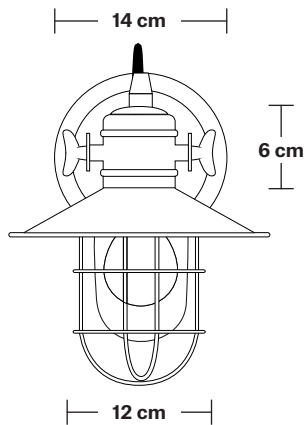

# Harbour Outdoor & Bathroom Flush Mount/Wall Light - 6 Inch

Product Code: HR-IP65-WLFM6-P

H: 41 cm x W: 23 cm x D: 23 cm

## DIMENSIONS

Shade Diameter: 23 cm / 9"

Shade Height (no holder): 19 cm / 7.4"

Ceiling Rose Diameter: 14 cm / 5.5"

Ceiling Rose Height: 3 cm / 1.2"

Holder Diameter: 8.5 cm / 3.3"

Holder Height: 22 cm / 8.7"

# Harbour Outdoor & Bathroom Flush Mount/Wall Light - 6 Inch

Product Code: HR-IP65-WLFM6-P

H: 29 cm x W: 23 cm x D: 32 cm

## DIMENSIONS

Shade Diameter: 23 cm / 9"

Shade Height (no holder): 19 cm / 7.4"

Ceiling Rose Diameter: 14 cm / 5.5"

Ceiling Rose Height: 3 cm / 1.2"

Holder Diameter: 6 cm / 2.3"

Holder Height: 23 cm / 9"

INDUSTVILLE