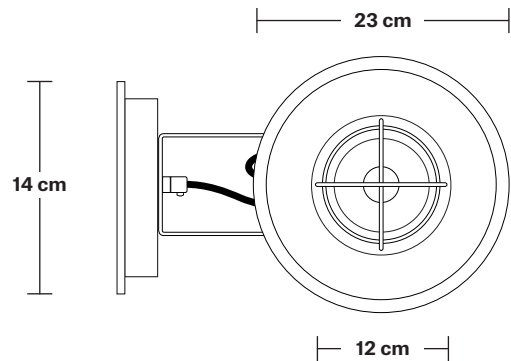

# Harbour Outdoor & Bathroom Flush Mount/Wall Light - 6 Inch

Product Code: HR-IP65-WLFM6-P

H: 41 cm x W: 23 cm x D: 23 cm

## DIMENSIONS

Shade Diameter: 23 cm / 9"

Shade Height (no holder): 19 cm / 7.4"

Ceiling Rose Diameter: 14 cm / 5.5"

Ceiling Rose Height: 3 cm / 1.2"

Holder Diameter: 8.5 cm / 3.3"

Holder Height: 22 cm / 8.7"

# Harbour Outdoor & Bathroom Flush Mount/Wall Light - 6 Inch

Product Code: HR-IP65-WLFM6-P

H: 29 cm x W: 23 cm x D: 32 cm

## DIMENSIONS

Shade Diameter: 23 cm / 9"

Shade Height (no holder): 19 cm / 7.4"

Ceiling Rose Diameter: 14 cm / 5.5"

Ceiling Rose Height: 3 cm / 1.2"

Holder Diameter: 6 cm / 2.3"

Holder Height: 23 cm / 9"

INDUSTVILLE