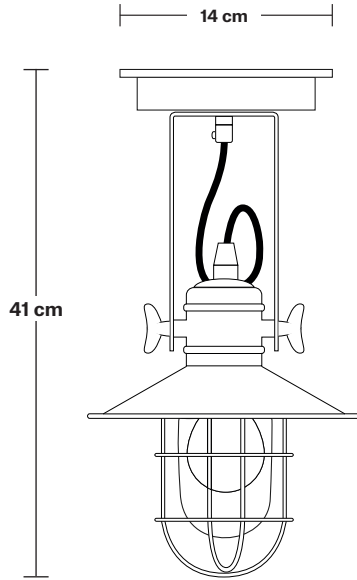

# Harbour Outdoor & Bathroom Flush Mount/Wall Light - 6 Inch

Product Code: HR-IP65-WLFM6-P

H: 41 cm x W: 23 cm x D: 23 cm

## DIMENSIONS

Shade Diameter: 23 cm / 9"

Shade Height (no holder): 19 cm / 7.4"

Ceiling Rose Diameter: 14 cm / 5.5"

Ceiling Rose Height: 3 cm / 1.2"

Holder Diameter: 8.5 cm / 3.3"

Holder Height: 22 cm / 8.7"

# Harbour Outdoor & Bathroom Flush Mount/Wall Light - 6 Inch

Product Code: HR-IP65-WLFM6-P

H: 29 cm x W: 23 cm x D: 32 cm

## DIMENSIONS

Shade Diameter: 23 cm / 9"

Shade Height (no holder): 19 cm / 7.4"

Ceiling Rose Diameter: 14 cm / 5.5"

Ceiling Rose Height: 3 cm / 1.2"

Holder Diameter: 6 cm / 2.3"

Holder Height: 23 cm / 9"

INDUSTVILLE