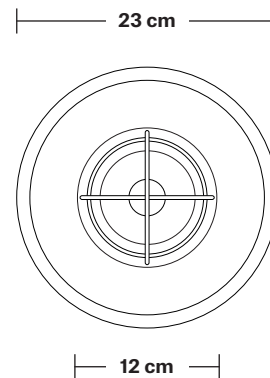

# Harbour Outdoor & Bathroom Flush Mount/Wall Light - 6 Inch

Product Code: HR-IP65-WLFM6-P

H: 41 cm x W: 23 cm x D: 23 cm

## DIMENSIONS

Shade Diameter: 23 cm / 9"

Shade Height (no holder): 19 cm / 7.4"

Ceiling Rose Diameter: 14 cm / 5.5"

Ceiling Rose Height: 3 cm / 1.2"

Holder Diameter: 8.5 cm / 3.3"

Holder Height: 22 cm / 8.7"

# Harbour Outdoor & Bathroom Flush Mount/Wall Light - 6 Inch

Product Code: HR-IP65-WLFM6-P

H: 29 cm x W: 23 cm x D: 32 cm

## DIMENSIONS

Shade Diameter: 23 cm / 9"

Shade Height (no holder): 19 cm / 7.4"

Ceiling Rose Diameter: 14 cm / 5.5"

Ceiling Rose Height: 3 cm / 1.2"

Holder Diameter: 6 cm / 2.3"

Holder Height: 23 cm / 9"

INDUSTVILLE