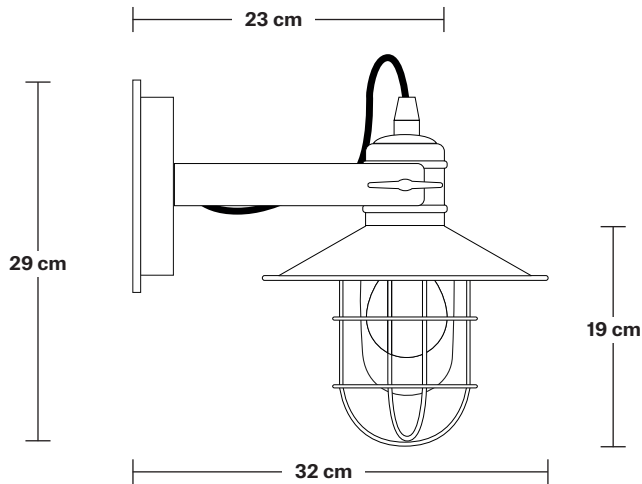

# Harbour Outdoor & Bathroom Flush Mount/Wall Light - 6 Inch

Product Code: HR-IP65-WLFM6-P

H: 41 cm x W: 23 cm x D: 23 cm

## DIMENSIONS

Shade Diameter: 23 cm / 9"

Shade Height (no holder): 19 cm / 7.4"

Ceiling Rose Diameter: 14 cm / 5.5"

Ceiling Rose Height: 3 cm / 1.2"

Holder Diameter: 8.5 cm / 3.3"

Holder Height: 22 cm / 8.7"

# Harbour Outdoor & Bathroom Flush Mount/Wall Light - 6 Inch

Product Code: HR-IP65-WLFM6-P

H: 29 cm x W: 23 cm x D: 32 cm

## DIMENSIONS

Shade Diameter: 23 cm / 9"

Shade Height (no holder): 19 cm / 7.4"

Ceiling Rose Diameter: 14 cm / 5.5"

Ceiling Rose Height: 3 cm / 1.2"

Holder Diameter: 6 cm / 2.3"

Holder Height: 23 cm / 9"

INDUSTVILLE