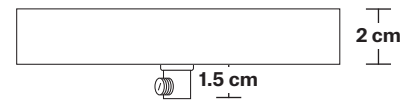

## DIMENSIONS

Shade Diameter: 28 cm / 11"

Shade Height (no holder): 24 cm / 9.3"

Holder Diameter: 6 cm / 2.8"

Holder Height: 7 cm / 4.3"

Ceiling Rose Diameter: 12 cm / 4.9"

Ceiling Rose Height: 2 cm / 0.8"

INDUSTVILLE

# Sleek Ceiling Rose - 1 Outlet

Product Code: SL-CR10

H: 3.5 cm x W: 11.5 cm x D: 11.5 cm