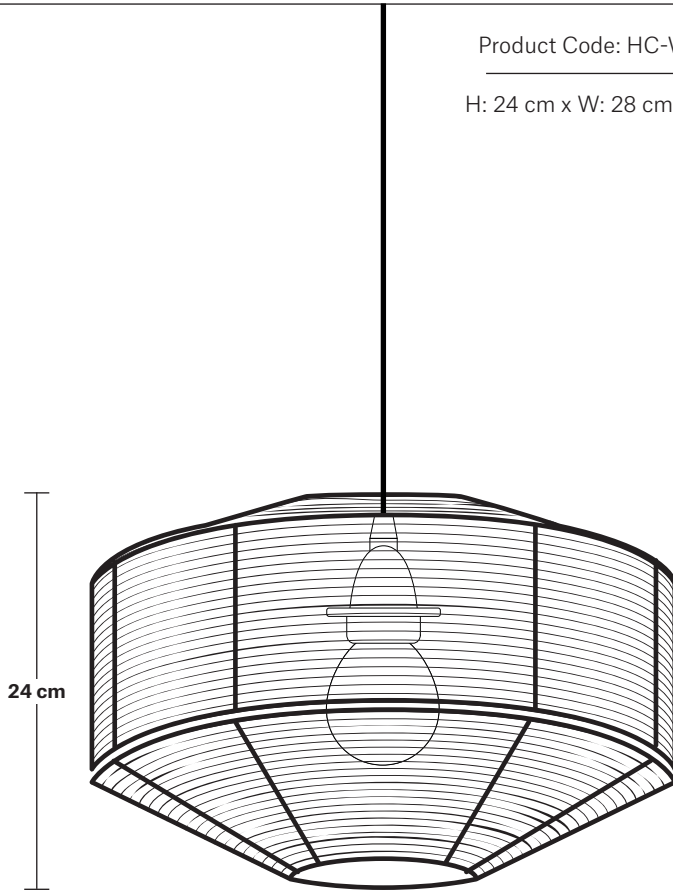

# Handcrafted Wire Cage Pendant - Round

Product Code: HC-WCP11-RD

H: 24 cm x W: 28 cm x D: 28 cm

28 cm

## DIMENSIONS

Shade Diameter: 28 cm / 11"

Shade Height (no holder): 24 cm / 9.3"

Holder Diameter: 6 cm / 2.8"

Holder Height: 7 cm / 4.3"

Ceiling Rose Diameter: 12 cm / 4.9"

Ceiling Rose Height: 2 cm / 0.8"

INDUSTVILLE

# Sleek Ceiling Rose - 1 Outlet

Product Code: SL-CR10

H: 3.5 cm x W: 11.5 cm x D: 11.5 cm

## DIMENSIONS

Ceiling rose diameter: 11.5 cm / 4.5"

Ceiling rose height: 3.5 cm / 1.4"

INDUSTVILLE