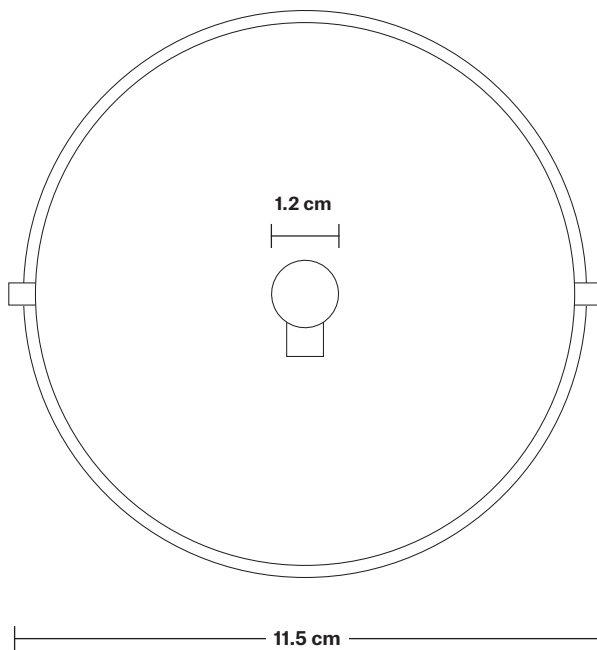

**Bulb required:** Standard screw (E27) fitting, max 40W.

**Shade weight:** 1.4 kg | **Holder weight:** 0.28 kg

**Maximum weight:** 1.68 kg

## DIMENSIONS

Shade Diameter: 28 cm / 11"

Shade Height (no holder): 24 cm / 9.3"

Holder Diameter: 6 cm / 2.8"

Holder Height: 7 cm / 4.3"

Ceiling Rose Diameter: 12 cm / 4.9"

Ceiling Rose Height: 2 cm / 0.8"

INDUSTVILLE

# Sleek Ceiling Rose - 1 Outlet

Product Code: SL-CR10

H: 3.5 cm x W: 11.5 cm x D: 11.5 cm

## DIMENSIONS

Ceiling rose diameter: 11.5 cm / 4.5"

Ceiling rose height: 3.5 cm / 1.4"

INDUSTVILLE