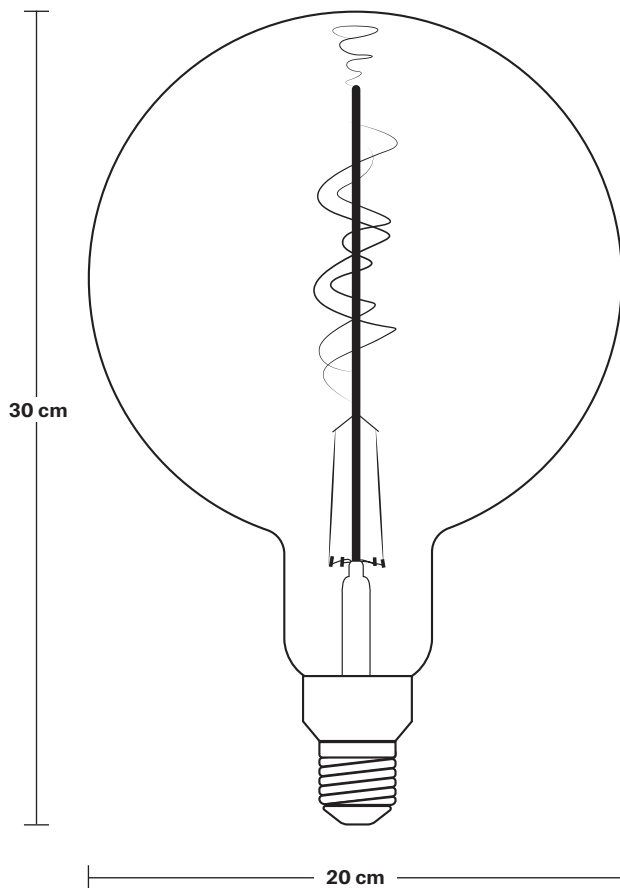

# Vintage LED Edison Bulb Old Filament Lamp

## 8W E27 Spiral Globe G200

Product Code: G200-8W-SG

### INFORMATION

**Finishes:** Smoke Grey,

**Fitting Size:** E27 screw cap

**Colour Temp:** 2200 K

**Colour Rendering Index:** CRI >80

**Compatible Dimmer:** LED Compatible

**Lifespan:** 15,000 Hours

### DIMENSIONS

Bulb Height: 30 cm / 11.8"

Bulb Width: 20 cm / 7.9"

Bulb Depth: 20 cm / 7.9"

INDUSTVILLE