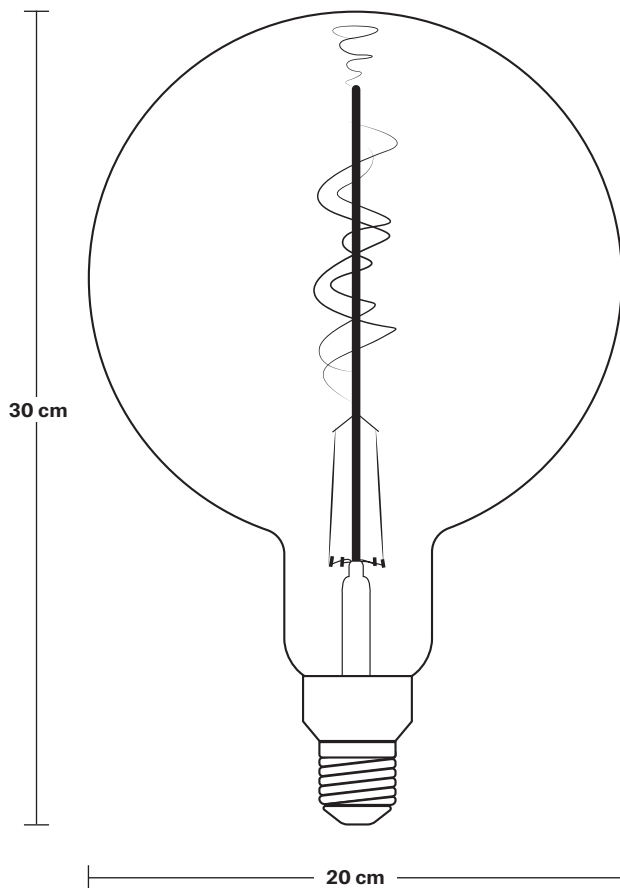

# Vintage LED Edison Bulb Old Filament Lamp

## 8W E27 Spiral Globe G200

Product Code: G200-8W-SG

### INFORMATION

**Finishes:** Smoke Grey,

**Fitting Size:** E27 screw cap

**Colour Temp:** 2700 K

**Colour Rendering Index:** CRI >80

**Compatible Dimmer:** LED Compatible

**Lifespan:** 15,000 Hours

### DIMENSIONS

Bulb Height: 30 cm / 11.8"

Bulb Width: 20 cm / 7.9"

Bulb Depth: 20 cm / 7.9"

INDUSTVILLE