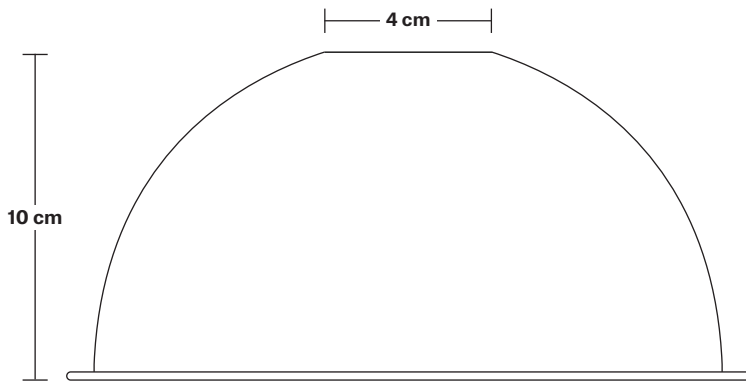

Dome - 8 Inch - Shade Only

Product Code: D8-SO

H: 10 cm x W: 20 cm x D: 20 cm

SPECIFICATIONS

We meet all UK and EU lighting and safety regulations.

Our products are hand finished to ensure an authentic vintage look and therefore they may vary slightly from those shown in the images.

Shade weight: 0.4 kg

INFORMATION

Finishes: Brass, Pewter, Copper, Copper & Pewter, Brass & Pewter.

DIMENSIONS

Shade Diameter: 20 cm / 8"

Shade Height: 10 cm / 4"