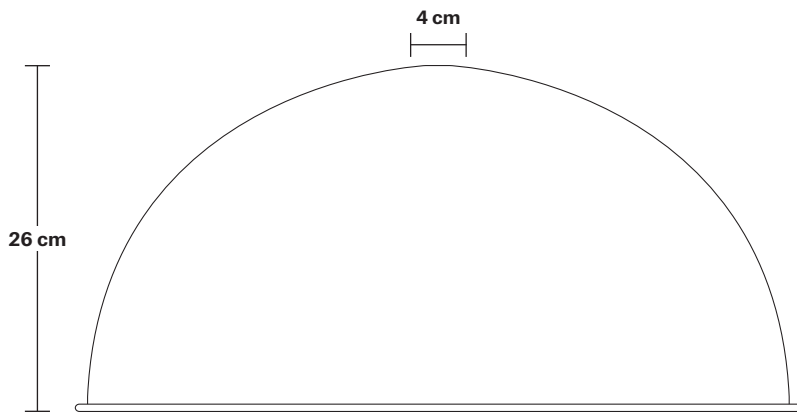

Dome - 18 Inch - Shade Only

Product Code: D18-SO

H: 26 cm x W: 46 cm x D: 46 cm

SPECIFICATIONS

We meet all UK and EU lighting and safety regulations.

Our products are hand finished to ensure an authentic vintage look and therefore they may vary slightly from those shown in the images.

Shade weight: 1.4 kg

INFORMATION

Finishes: Pewter, Pewter & Copper.

DIMENSIONS

Shade Diameter: 46 cm /18"

Shade Height (no holder): 26 cm / 10"