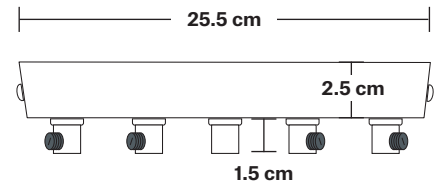

Ceiling Rose - 5 Outlet

Product Code: CR50

H: 4 cm x W: 25.5 cm x D: 25.5 cm

SPECIFICATIONS

We meet all UK and EU lighting and safety regulations.

Our products are hand finished to ensure an authentic vintage look and therefore they may vary slightly from those shown in the images.

Weight: 0.6 kg

INFORMATION

Finishes: Brass, Pewter, Copper.

Ready to be installed, installation required.

Wall mount screws not included.

DIMENSIONS

Ceiling rose diameter: 25.5 cm / 10"

Ceiling rose height: 4 cm / 1.6"