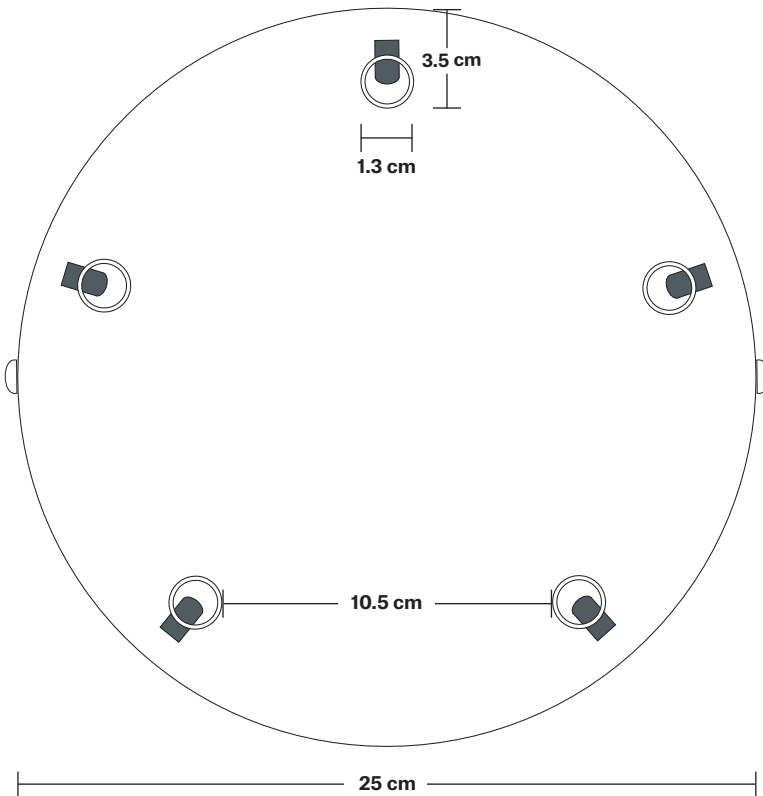

Ceiling Rose - 5 Outlet

Product Code: CR50

H: 4 cm x W: 25.5 cm x D: 25.5 cm

SPECIFICATIONS

We meet all UK and EU lighting and safety regulations.

Our products are hand finished to ensure an authentic vintage look and therefore they may vary slightly from those shown in the images.

Weight: 0.6 kg

INFORMATION

Finishes: Brass, Pewter, Copper.

Ready to be installed, installation required.

Wall mount screws not included.

DIMENSIONS

Ceiling rose diameter: 25.5 cm / 10"

Ceiling rose height: 4 cm / 1.6"