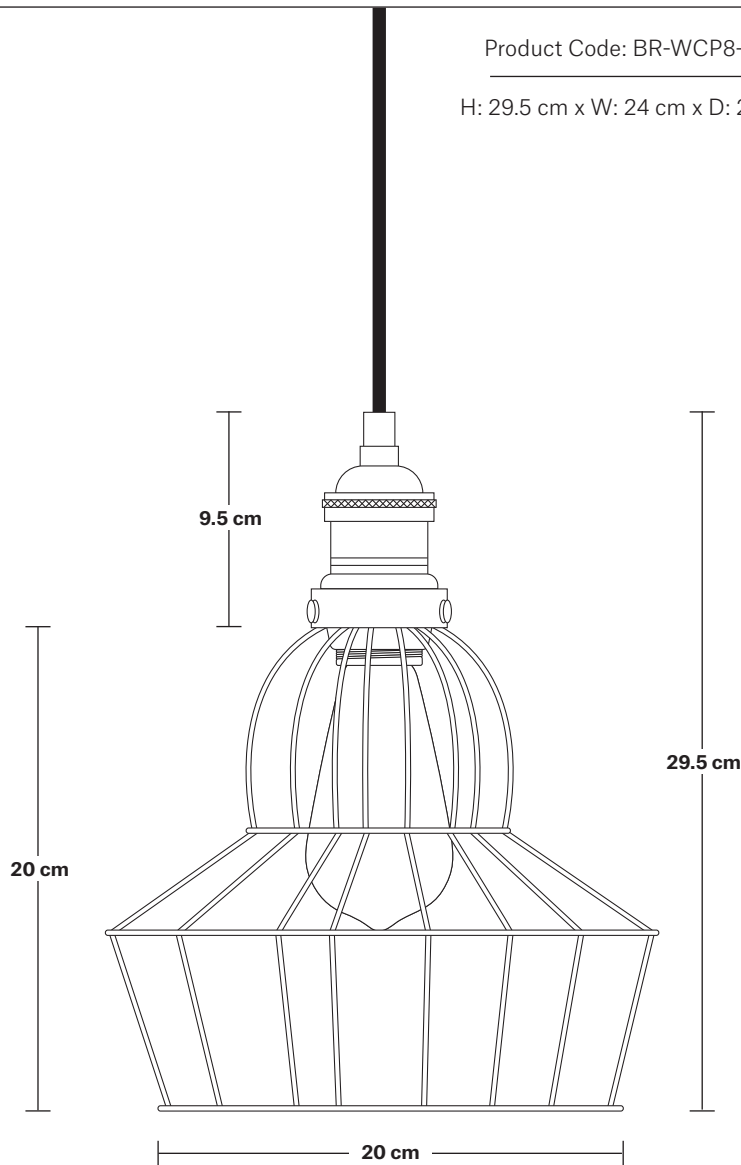

Brooklyn Cage Pendant - 8 Inch - Rose

Product Code: BR-WCP8-RS

H: 29.5 cm x W: 24 cm x D: 24 cm

SPECIFICATIONS

We meet all UK and EU lighting and safety regulations.

Our products are hand finished to ensure an authentic vintage look and therefore they may vary slightly from those shown in the images.

Bulb required: Standard screw (E27) fitting, max 40W.

Shade weight: 0.17 kg | **Holder weight:** 0.5 kg

Maximum weight: 0.67 kg

INFORMATION

Finishes: Rusty and Pewter.

Ready to be installed, installation required.

Wall mount screws not included.

Holders available: Brass, Pewter and Copper.

Flex: 1m Black Round Fabric Flex.

Ceiling rose: Pewter.

DIMENSIONS

Shade Diameter: 24 cm / 9.5"

Shade Height (no holder): 20 cm / 7.8"

Holder Diameter: 6 cm / 2.5"

Holder Height: 11 cm / 4.3"

Ceiling Rose Diameter: 12 cm / 4.9"

Ceiling Rose Height: 2 cm / 0.8"

INDUSTVILLE

Brooklyn Cord Set ES E27 Bulb Holder

Product Code: BR-CS

H: 113 cm x W: 12 cm x D: 12 cm