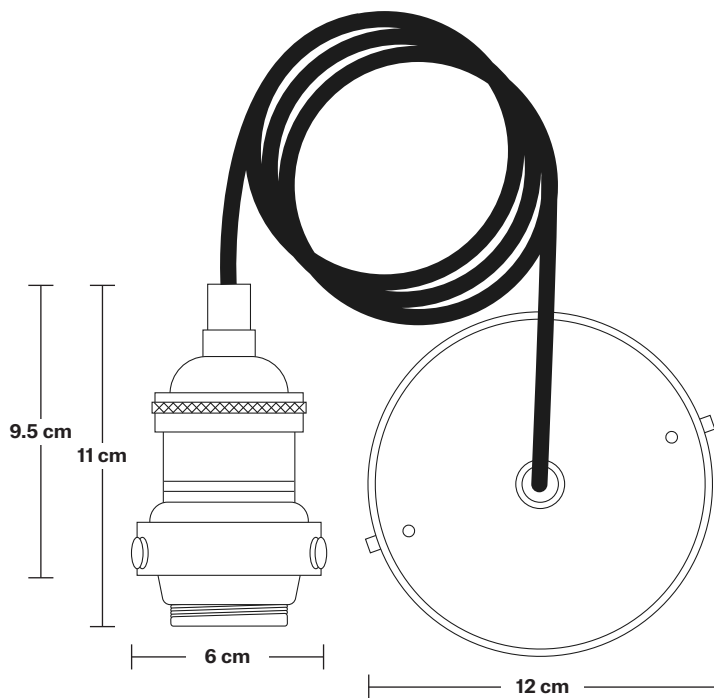

Brooklyn Cage Pendant - 8 Inch - Rose

Product Code: BR-WCP8-RS

H: 29.5 cm x W: 24 cm x D: 24 cm

SPECIFICATIONS

We meet all UK and EU lighting and safety regulations.

Our products are hand finished to ensure an authentic vintage look and therefore they may vary slightly from those shown in the images.

Wall mount screws not included.

Holders available: Brass, Pewter and Copper.

Flex: 1m Black Round Fabric Flex.

Ceiling rose: Pewter.

DIMENSIONS

Shade Diameter: 24 cm / 9.5"

Shade Height (no holder): 20 cm / 7.8"

Holder Diameter: 6 cm / 2.5"

Holder Height: 11 cm / 4.3"

Ceiling Rose Diameter: 12 cm / 4.9"

Ceiling Rose Height: 2 cm / 0.8"

INDUSTVILLE

Brooklyn Cord Set ES E27 Bulb Holder

Product Code: BR-CS

H: 113 cm x W: 12 cm x D: 12 cm

Ceiling rose: Pewter.

DIMENSIONS

Bulb Holder Diameter: 6 cm / 2.5"

Bulb Holder Height: 11 cm / 4.3"

Ceiling Rose height: 12 cm / 4.9"

Full Drop: 113 cm / 44.5"

INDUSTVILLE

Cage - 8 Inch - Rose - Shade Only