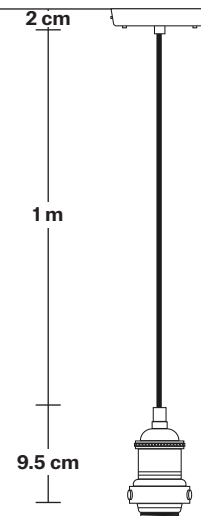

Brooklyn Cage Pendant - 8 Inch - Rose

Product Code: BR-WCP8-RS

H: 29.5 cm x W: 24 cm x D: 24 cm

SPECIFICATIONS

We meet all UK and EU lighting and safety regulations.

Our products are hand finished to ensure an authentic vintage look and therefore they may vary slightly from those shown in the images.

Holder Diameter: 6 cm / 2.5"

Holder Height: 11 cm / 4.3"

Ceiling Rose Diameter: 12 cm / 4.9"

Ceiling Rose Height: 2 cm / 0.8"

INDUSTVILLE

Brooklyn Cord Set ES E27 Bulb Holder

Product Code: BR-CS

H: 113 cm x W: 12 cm x D: 12 cm

Ceiling rose: Pewter.

DIMENSIONS

Bulb Holder Diameter: 6 cm / 2.5"

Bulb Holder Height: 11 cm / 4.3"

Ceiling Rose height: 12 cm / 4.9"

Full Drop: 113 cm / 44.5"

INDUSTVILLE

Cage - 8 Inch - Rose - Shade Only

Product Code: WC8-RS-SO

H: 20 cm x W: 24 cm x D: 24 cm

SPECIFICATIONS

We meet all UK and EU lighting and safety regulations.

Our products are hand finished to ensure an authentic vintage look and therefore they may vary slightly from those shown in the images.