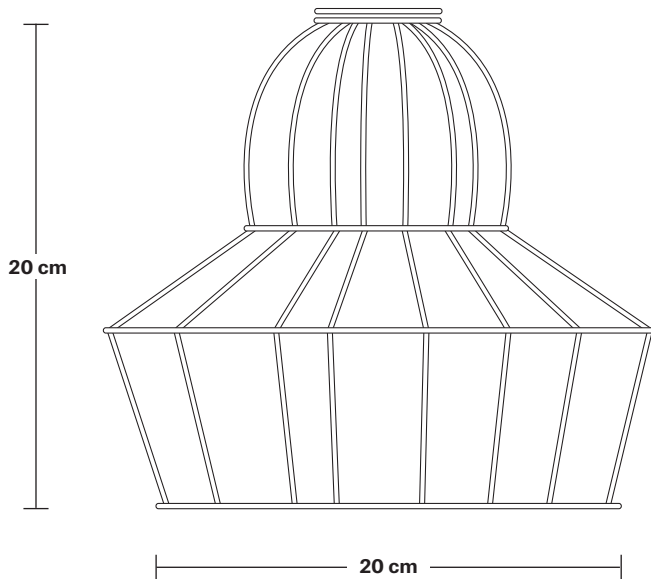

Holder Diameter: 6 cm / 2.5"

Holder Height: 11 cm / 4.3"

Ceiling Rose Diameter: 12 cm / 4.9"

Ceiling Rose Height: 2 cm / 0.8"

INDUSTVILLE

Brooklyn Cord Set ES E27 Bulb Holder

Product Code: BR-CS

H: 113 cm x W: 12 cm x D: 12 cm

Ceiling rose: Pewter.

DIMENSIONS

Bulb Holder Diameter: 6 cm / 2.5"

Bulb Holder Height: 11 cm / 4.3"

Ceiling Rose height: 12 cm / 4.9"

Full Drop: 113 cm / 44.5"

INDUSTVILLE

Cage - 8 Inch - Rose - Shade Only

Product Code: WC8-RS-SO

H: 20 cm x W: 24 cm x D: 24 cm

SPECIFICATIONS

We meet all UK and EU lighting and safety regulations.

Our products are hand finished to ensure an authentic vintage look and therefore they may vary slightly from those shown in the images.

Bulb required: Standard screw (E27) fitting, max 40W.

Shade weight: 0.17 kg

INFORMATION

Finishes: Rusty and Pewter.

Ready to be installed, installation required.

Wall mount screws not included.

DIMENSIONS

Shade Diameter: 24 cm / 9.5"