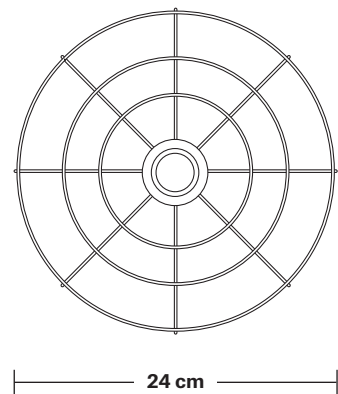

Brooklyn Cage Pendant - 8 Inch - Rose

Product Code: BR-WCP8-RS

H: 29.5 cm x W: 24 cm x D: 24 cm

SPECIFICATIONS

We meet all UK and EU lighting and safety regulations.

Our products are hand finished to ensure an authentic vintage look and therefore they may vary slightly from those shown in the images.

Wall mount screws not included.

Holders available: Brass, Pewter and Copper.

Flex: 1m Black Round Fabric Flex.

Ceiling rose: Pewter.

DIMENSIONS

Shade Diameter: 24 cm / 9.5"

Shade Height (no holder): 20 cm / 7.8"

Holder Diameter: 6 cm / 2.5"

Holder Height: 11 cm / 4.3"

Ceiling Rose Diameter: 12 cm / 4.9"

Ceiling Rose Height: 2 cm / 0.8"

INDUSTVILLE

Brooklyn Cord Set ES E27 Bulb Holder

Product Code: BR-CS

H: 113 cm x W: 12 cm x D: 12 cm

Product Code: WC8-RS-SO

H: 20 cm x W: 24 cm x D: 24 cm

SPECIFICATIONS

We meet all UK and EU lighting and safety regulations.

Our products are hand finished to ensure an authentic vintage look and therefore they may vary slightly from those shown in the images.