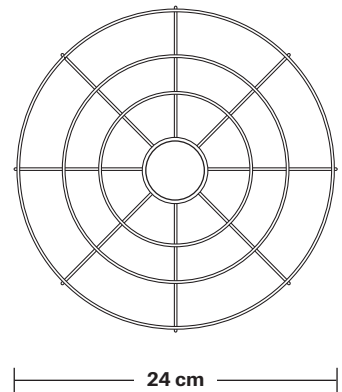

Brooklyn Cage Pendant - 8 Inch - Rose

Product Code: BR-WCP8-RS

H: 29.5 cm x W: 24 cm x D: 24 cm

SPECIFICATIONS

We meet all UK and EU lighting and safety regulations.

Our products are hand finished to ensure an authentic vintage look and therefore they may vary slightly from those shown in the images.

Holder Diameter: 6 cm / 2.5"

Holder Height: 11 cm / 4.3"

Ceiling Rose Diameter: 12 cm / 4.9"

Ceiling Rose Height: 2 cm / 0.8"

INDUSTVILLE

Brooklyn Cord Set ES E27 Bulb Holder

Product Code: BR-CS

H: 113 cm x W: 12 cm x D: 12 cm

Ceiling rose: Pewter.

DIMENSIONS

Bulb Holder Diameter: 6 cm / 2.5"

Bulb Holder Height: 11 cm / 4.3"

Ceiling Rose height: 12 cm / 4.9"

Full Drop: 113 cm / 44.5"

INDUSTVILLE

Cage - 8 Inch - Rose - Shade Only

Product Code: WC8-RS-SO

H: 20 cm x W: 24 cm x D: 24 cm

SPECIFICATIONS

We meet all UK and EU lighting and safety regulations.

Our products are hand finished to ensure an authentic vintage look and therefore they may vary slightly from those shown in the images.