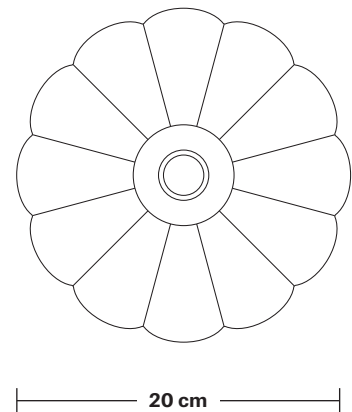

Brooklyn Umbrella Wall Light - 8 Inch

Product Code: BR-UWL8

H: 23.5 cm x W: 20 cm x D: 28 cm

SPECIFICATIONS

We meet all UK and EU lighting and safety regulations.

Our products are hand finished to ensure an authentic vintage look and therefore they may vary slightly from those shown in the images.

Wall mount screws not included.

The lights can be operated by both the flick switch or the main switch.

Holders available: Brass, Pewter and Copper.

DIMENSIONS

Shade Diameter: 20 cm / 8"

Shade Height (no holder): 7 cm / 2.6"

Holder Diameter: 6 cm / 2.5"

Holder Height: 18 cm / 7.1"

Wall Rose Diameter: 12 cm / 4.9"

Wall Rose Height: 2 cm / 0.8"

INDUSTVILLE

Umbrella Shade - 8 Inch - Shade Only

Product Code: U8-SO

H: 16 cm x W: 20 cm x D: 20 cm

Shade Diameter: 20 cm / 8"

Shade Height (no holder): 7 cm / 2.6"

INDUSTVILLE

Brooklyn Wall Light Holder

Product Code: BR-WL

H: 18 cm x W: 12 cm x D: 20 cm

SPECIFICATIONS

We meet all UK and EU lighting and safety regulations.