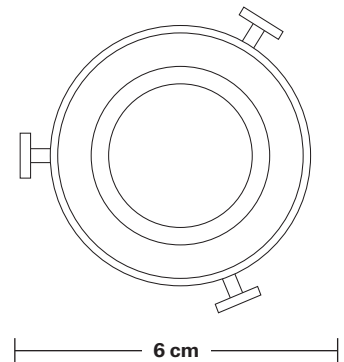

Holder Diameter: 6 cm / 2.5"

Holder Height: 18 cm / 7.1"

Wall Rose Diameter: 12 cm / 4.9"

Wall Rose Height: 2 cm / 0.8"

INDUSTVILLE

Umbrella Shade - 8 Inch - Shade Only

Product Code: U8-SO

H: 16 cm x W: 20 cm x D: 20 cm

Bulb required: Standard screw (E27) fitting, max 40W.

Shade weight: 0.2 kg

INFORMATION

Finishes: Brass, Pewter and Copper.

Ready to be installed, installation required.

Wall mount screws not included.

DIMENSIONS

Shade Diameter: 20 cm / 8"

Shade Height (no holder): 7 cm / 2.6"

INDUSTVILLE

Brooklyn Wall Light Holder

Product Code: BR-WL

H: 18 cm x W: 12 cm x D: 20 cm

SPECIFICATIONS

We meet all UK and EU lighting and safety regulations.

INFORMATION

Finishes: Brass, Pewter and Copper.

Ready to be installed, installation required.

Wall mount screws not included.

Wall mount rose: Pewter.

DIMENSIONS

Holder Diameter: 6 cm / 2.5"

Holder Height: 18 cm / 7.1"