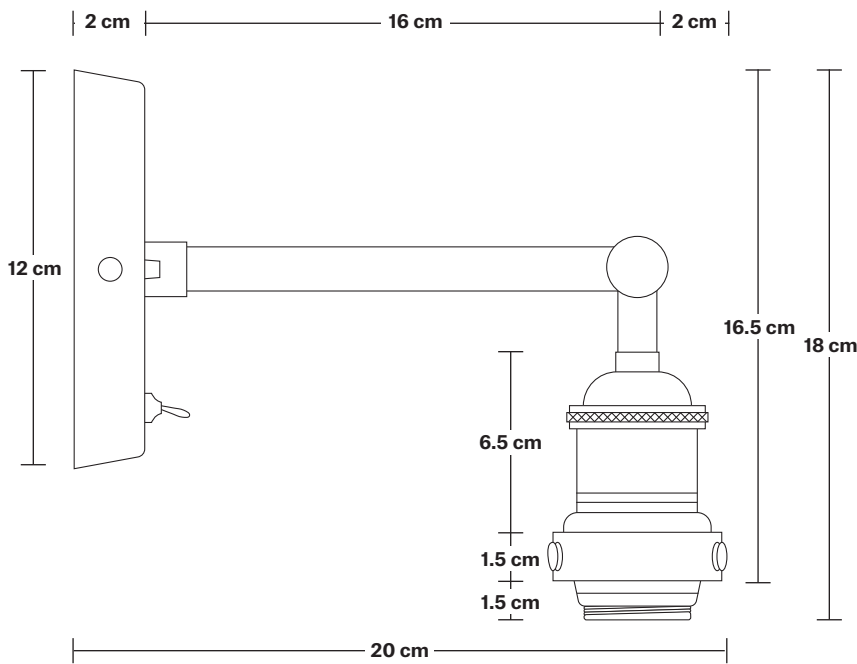

Holder Diameter: 6 cm / 2.5"

Holder Height: 18 cm / 7.1"

Wall Rose Diameter: 12 cm / 4.9"

Wall Rose Height: 2 cm / 0.8"

INDUSTVILLE

Umbrella Shade - 8 Inch - Shade Only

Product Code: U8-SO

H: 16 cm x W: 20 cm x D: 20 cm

Bulb required: Standard screw (E27) fitting, max 40W.

Shade weight: 0.2 kg

INFORMATION

Finishes: Brass, Pewter and Copper.

Ready to be installed, installation required.

Wall mount screws not included.

DIMENSIONS

Shade Diameter: 20 cm / 8"

Shade Height (no holder): 7 cm / 2.6"

INDUSTVILLE

Brooklyn Wall Light Holder

Product Code: BR-WL

H: 18 cm x W: 12 cm x D: 20 cm

SPECIFICATIONS

We meet all UK and EU lighting and safety regulations.

INFORMATION

Finishes: Brass, Pewter and Copper.

Ready to be installed, installation required.

Wall mount screws not included.

Wall mount rose: Pewter.

DIMENSIONS

Holder Diameter: 6 cm / 2.5"

Holder Height: 18 cm / 7.1"