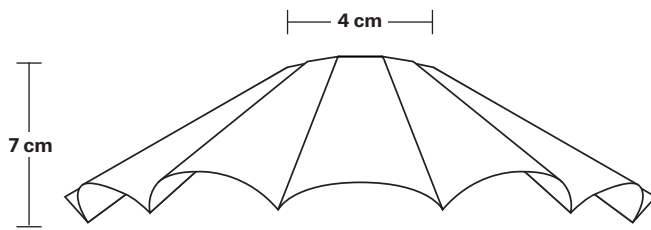

Brooklyn Umbrella Wall Light - 8 Inch

Product Code: BR-UWL8

H: 23.5 cm x W: 20 cm x D: 28 cm

SPECIFICATIONS

We meet all UK and EU lighting and safety regulations.

Our products are hand finished to ensure an authentic vintage look and therefore they may vary slightly from those shown in the images.

Wall mount screws not included.

The lights can be operated by both the flick switch or the main switch.

Holders available: Brass, Pewter and Copper.

DIMENSIONS

Shade Diameter: 20 cm / 8"

Shade Height (no holder): 7 cm / 2.6"

Holder Diameter: 6 cm / 2.5"

Holder Height: 18 cm / 7.1"

Wall Rose Diameter: 12 cm / 4.9"

Wall Rose Height: 2 cm / 0.8"

INDUSTVILLE

Umbrella Shade - 8 Inch - Shade Only

Product Code: U8-SO

H: 16 cm x W: 20 cm x D: 20 cm

Shade Diameter: 20 cm / 8"

Shade Height (no holder): 7 cm / 2.6"

INDUSTVILLE

Brooklyn Wall Light Holder

Product Code: BR-WL

H: 18 cm x W: 12 cm x D: 20 cm

SPECIFICATIONS

We meet all UK and EU lighting and safety regulations.