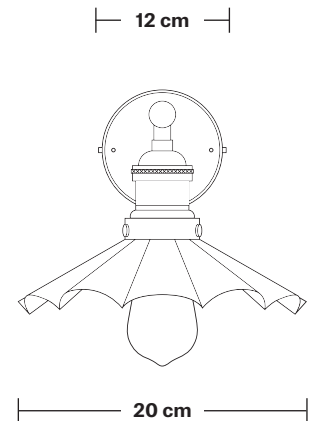

Brooklyn Umbrella Wall Light - 8 Inch

Product Code: BR-UWL8

H: 23.5 cm x W: 20 cm x D: 28 cm

SPECIFICATIONS

We meet all UK and EU lighting and safety regulations.

Our products are hand finished to ensure an authentic vintage look and therefore they may vary slightly from those shown in the images.

Bulb required: Standard screw (E27) fitting, max 40W.

Shade weight: 0.2 kg | **Holder weight:** 0.6 kg

Maximum weight: 0.8 kg

INFORMATION

Finishes: Brass, Pewter and Copper.

Ready to be installed, installation required.

Wall mount screws not included.

The lights can be operated by both the flick switch or the main switch.

Holders available: Brass, Pewter and Copper.

DIMENSIONS

Shade Diameter: 20 cm / 8"

Shade Height (no holder): 7 cm / 2.6"

Holder Diameter: 6 cm / 2.5"

Holder Height: 18 cm / 7.1"

Wall Rose Diameter: 12 cm / 4.9"

Wall Rose Height: 2 cm / 0.8"

INDUSTVILLE

Umbrella Shade - 8 Inch - Shade Only

Product Code: U8-SO

H: 16 cm x W: 20 cm x D: 20 cm