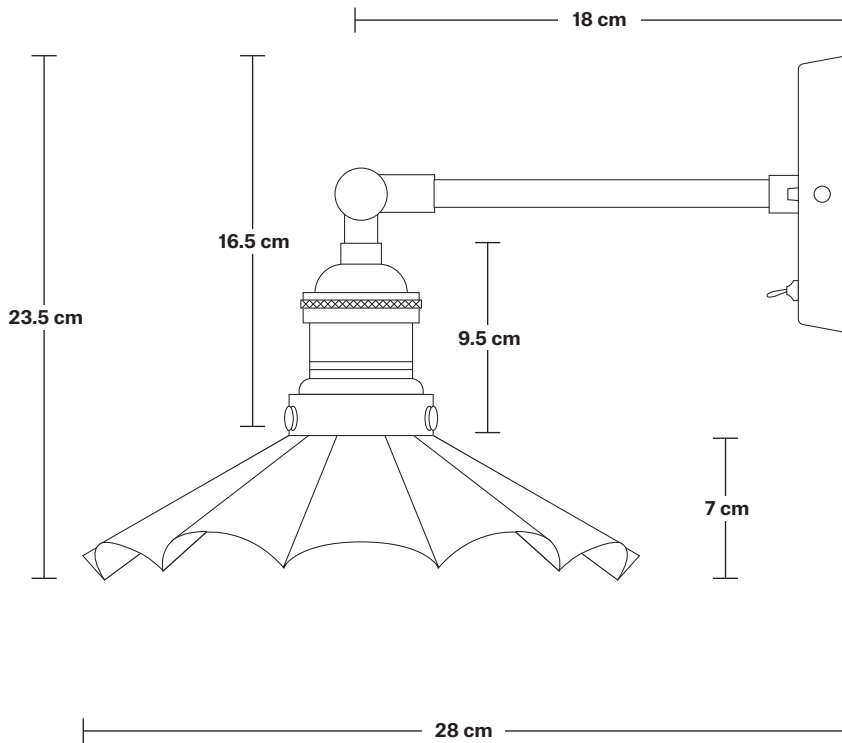

Brooklyn Umbrella Wall Light - 8 Inch

Product Code: BR-UWL8

H: 23.5 cm x W: 20 cm x D: 28 cm

SPECIFICATIONS

We meet all UK and EU lighting and safety regulations.

Our products are hand finished to ensure an authentic vintage look and therefore they may vary slightly from those shown in the images.

Bulb required: Standard screw (E27) fitting, max 40W.

Shade weight: 0.2 kg | **Holder weight:** 0.6 kg

Maximum weight: 0.8 kg

INFORMATION

Finishes: Brass, Pewter and Copper.

Ready to be installed, installation required.

Wall mount screws not included.

The lights can be operated by both the flick switch or the main switch.

Holders available: Brass, Pewter and Copper.

DIMENSIONS

Shade Diameter: 20 cm / 8"

Shade Height (no holder): 7 cm / 2.6"

Holder Diameter: 6 cm / 2.5"

Holder Height: 18 cm / 7.1"

Wall Rose Diameter: 12 cm / 4.9"

Wall Rose Height: 2 cm / 0.8"

INDUSTVILLE

Umbrella Shade - 8 Inch - Shade Only

Product Code: U8-SO

H: 16 cm x W: 20 cm x D: 20 cm