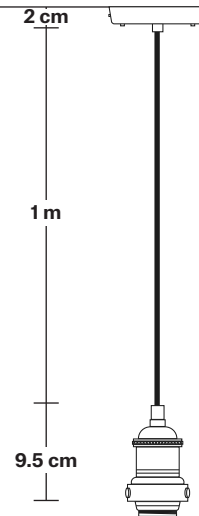

Brooklyn Umbrella Pendant - 8 Inch

Product Code: BR-UP8

H: 16.5 cm x W: 20 cm x D: 20 cm

SPECIFICATIONS

We meet all UK and EU lighting and safety regulations.

Our products are hand finished to ensure an authentic vintage look and therefore they may vary slightly from those shown in the images.

Wall mount screws not included.

Holders available: Brass, Pewter and Copper.

Flex: 1m Black Twisted Fabric Flex.

Ceiling rose: Brass, Pewter and Copper.

DIMENSIONS

Shade Diameter: 20 cm / 8"

Shade Height: (no holder): 7 cm / 2.6"

Holder Diameter: 6 cm / 2.5"

Holder Height: 11 cm / 4.3"

Ceiling Rose Diameter: 12 cm / 4.9"

Ceiling Rose Height: 2 cm / 0.8"

Brooklyn Cord Set ES E27 Bulb Holder

Product Code: BR-CS

H: 113 cm x W: 12 cm x D: 12 cm

H: 16 cm x W: 20 cm x D: 20 cm

20 cm

SPECIFICATIONS

We meet all UK and EU lighting and safety regulations.

Our products are hand finished to ensure an authentic vintage look and therefore they may vary slightly from those shown in the images.