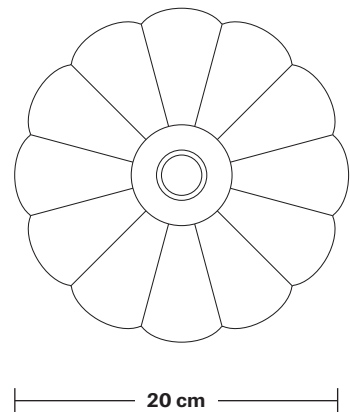

Brooklyn Umbrella Pendant - 8 Inch

Product Code: BR-UP8

H: 16.5 cm x W: 20 cm x D: 20 cm

SPECIFICATIONS

We meet all UK and EU lighting and safety regulations.

Our products are hand finished to ensure an authentic vintage look and therefore they may vary slightly from those shown in the images.

Bulb required: Standard screw (E27) fitting, max 40W.

Shade weight: 0.2 kg | **Holder weight:** 0.5 kg

Maximum weight: 0.7 kg

INFORMATION

Finishes: Brass, Pewter and Copper.

Ready to be installed, installation required.

Wall mount screws not included.

Holders available: Brass, Pewter and Copper.

Flex: 1m Black Twisted Fabric Flex.

Ceiling rose: Brass, Pewter and Copper.

DIMENSIONS

Shade Diameter: 20 cm / 8"

Shade Height: (no holder): 7 cm / 2.6"

Holder Diameter: 6 cm / 2.5"

Holder Height: 11 cm / 4.3"

Ceiling Rose Diameter: 12 cm / 4.9"

Ceiling Rose Height: 2 cm / 0.8"

Brooklyn Cord Set ES E27 Bulb Holder

Product Code: BR-CS

H: 113 cm x W: 12 cm x D: 12 cm