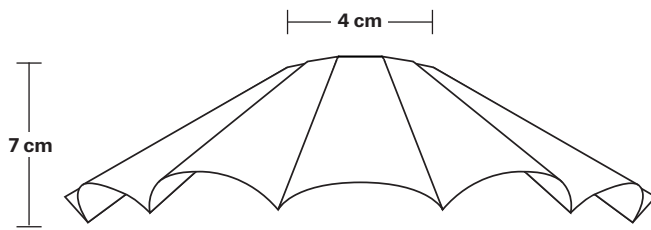

Holder Diameter: 6 cm / 2.5"

Holder Height: 11 cm / 4.3"

Ceiling Rose Diameter: 12 cm / 4.9"

Ceiling Rose Height: 2 cm / 0.8"

Brooklyn Cord Set ES E27 Bulb Holder

Product Code: BR-CS

H: 113 cm x W: 12 cm x D: 12 cm

Ceiling rose: Pewter.

DIMENSIONS

Bulb Holder Diameter: 6 cm / 2.5"

Bulb Holder Height: 11 cm / 4.3"

Ceiling Rose height: 12 cm / 4.9"

Full Drop: 113 cm / 44.5"

Umbrella Shade - 8 Inch - Shade Only

Product Code: U8-SO

H: 16 cm x W: 20 cm x D: 20 cm

20 cm

SPECIFICATIONS

We meet all UK and EU lighting and safety regulations.

Our products are hand finished to ensure an authentic vintage look and therefore they may vary slightly from those shown in the images.