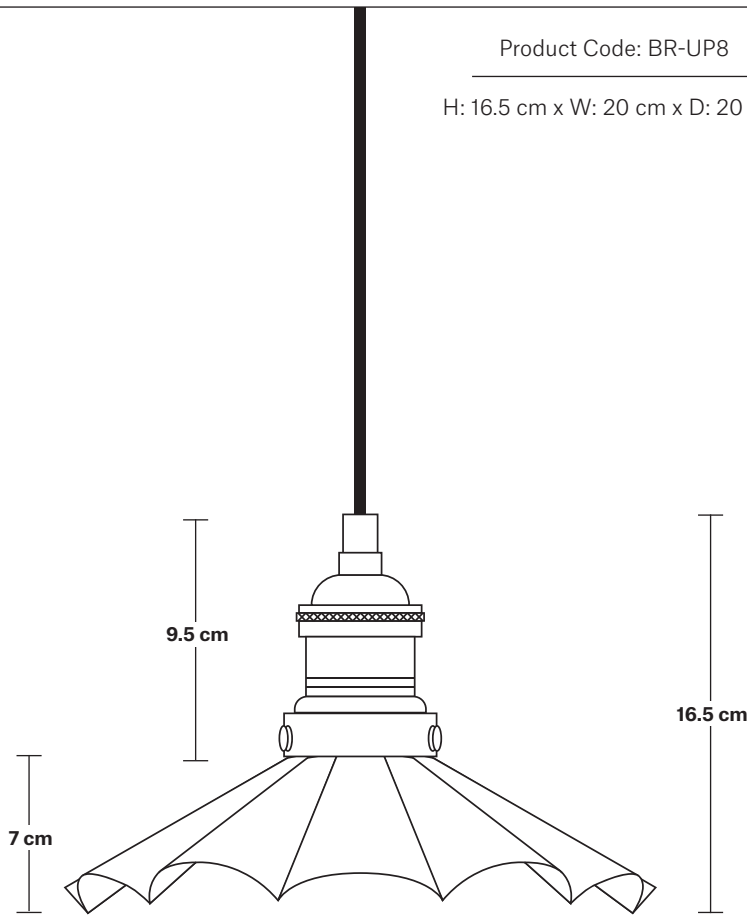

Brooklyn Umbrella Pendant - 8 Inch

Product Code: BR-UP8

H: 16.5 cm x W: 20 cm x D: 20 cm

SPECIFICATIONS

We meet all UK and EU lighting and safety regulations.

Our products are hand finished to ensure an authentic vintage look and therefore they may vary slightly from those shown in the images.

Bulb required: Standard screw (E27) fitting, max 40W.

Shade weight: 0.2 kg | **Holder weight:** 0.5 kg

Maximum weight: 0.7 kg

INFORMATION

Finishes: Brass, Pewter and Copper.

Ready to be installed, installation required.

Wall mount screws not included.

Holders available: Brass, Pewter and Copper.

Flex: 1m Black Twisted Fabric Flex.

Ceiling rose: Brass, Pewter and Copper.

DIMENSIONS

Shade Diameter: 20 cm / 8"

Shade Height: (no holder): 7 cm / 2.6"

Holder Diameter: 6 cm / 2.5"

Holder Height: 11 cm / 4.3"

Ceiling Rose Diameter: 12 cm / 4.9"

Ceiling Rose Height: 2 cm / 0.8"

Brooklyn Cord Set ES E27 Bulb Holder

Product Code: BR-CS

H: 113 cm x W: 12 cm x D: 12 cm