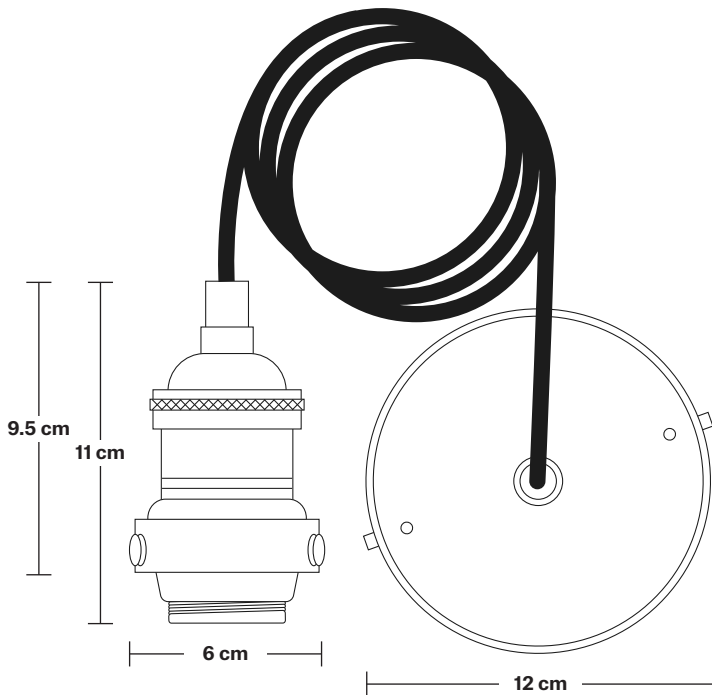

Brooklyn Umbrella Pendant - 8 Inch

Product Code: BR-UP8

H: 16.5 cm x W: 20 cm x D: 20 cm

SPECIFICATIONS

We meet all UK and EU lighting and safety regulations.

Our products are hand finished to ensure an authentic vintage look and therefore they may vary slightly from those shown in the images.

Wall mount screws not included.

Holders available: Brass, Pewter and Copper.

Flex: 1m Black Twisted Fabric Flex.

Ceiling rose: Brass, Pewter and Copper.

DIMENSIONS

Shade Diameter: 20 cm / 8"

Shade Height: (no holder): 7 cm / 2.6"

Holder Diameter: 6 cm / 2.5"

Holder Height: 11 cm / 4.3"

Ceiling Rose Diameter: 12 cm / 4.9"

Ceiling Rose Height: 2 cm / 0.8"

Brooklyn Cord Set ES E27 Bulb Holder

Product Code: BR-CS

H: 113 cm x W: 12 cm x D: 12 cm

H: 16 cm x W: 20 cm x D: 20 cm

20 cm

SPECIFICATIONS

We meet all UK and EU lighting and safety regulations.

Our products are hand finished to ensure an authentic vintage look and therefore they may vary slightly from those shown in the images.