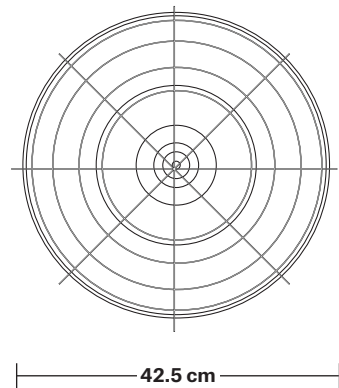

# Brooklyn Step Pendant - 16 Inch - With Cage

Product Code: BR-SP16

H: 30 cm x W: 42.5 cm x D: 42.5 cm

## DIMENSIONS

Shade Diameter: 41 cm / 16"

Shade height (no holder): 13 cm / 5.1"

Holder Diameter: 6 cm / 2.5"

Holder Height: 11 cm / 4.3"

Ceiling Rose Diameter: 12 cm / 4.9"

Ceiling Rose Height: 2 cm / 0.8"