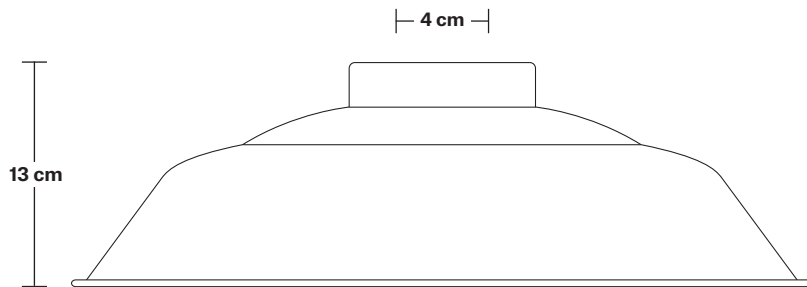

Step - 16 Inch - Shade Only

Product Code: S16-SO

H: 13 cm x W: 41 cm x D: 41 cm

41 cm

SPECIFICATIONS

We meet all UK and EU lighting and safety regulations.

Our products are hand finished to ensure an authentic vintage look and therefore they may vary slightly from those shown in the images.

Bulb required: Standard screw (E27) fitting, max 40W.

Shade weight: 1.2 kg

INFORMATION

Finishes: Brass, Pewter, Copper and Light Pewter.

Ready to be installed, installation required.

Wall mount screws not included.

DIMENSIONS

Shade Diameter: 41 cm / 16"

Shade Height (no holder): 13 cm / 5.1"

INDUSTVILLE