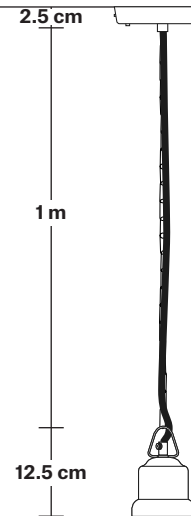

## DIMENSIONS

Shade Diameter: 41 cm / 16"

Shade height (no holder): 13 cm / 5.1"

Holder Diameter: 6 cm / 2.5"

Holder Height: 11 cm / 4.3"

Ceiling Rose Diameter: 12 cm / 4.9"

Ceiling Rose Height: 2 cm / 0.8"

## DIMENSIONS

Bulb Holder Diameter: 6 cm / 2.5"

Bulb Holder Height: 11 cm / 4.3"

Ceiling Rose height: 12 cm / 4.9"

Full Drop: 113 cm / 44.5"

# Brooklyn Chain Cord Set ES E27 Bulb Holder

Product Code: BR-CS

H: 115 cm x W: 12 cm x D: 12 cm

## DIMENSIONS

Bulb Holder Diameter: 9 cm / 3.5"

Bulb Holder Height: 10 cm / 3.9"

Ceiling Rose Diameter: 12 cm / 4.7"

Ceiling Rose Height: 2.5 cm / 1"

Full Drop: 115 cm / 45.3"