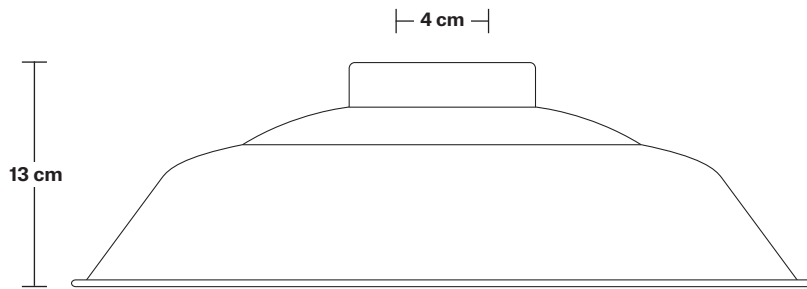

Step - 16 Inch - Shade Only

Product Code: S16-SO

H: 13 cm x W: 41 cm x D: 41 cm

SPECIFICATIONS

We meet all UK and EU lighting and safety regulations.

Our products are hand finished to ensure an authentic vintage look and therefore they may vary slightly from those shown in the images.

Bulb required: Standard screw (E27) fitting, max 40W.

Shade weight: 1.2 kg

INFORMATION

Finishes: Brass, Pewter, Copper and Light Pewter.

Ready to be installed, installation required.

Wall mount screws not included.

DIMENSIONS

Shade Diameter: 41 cm / 16"

Shade Height (no holder): 13 cm / 5.1"