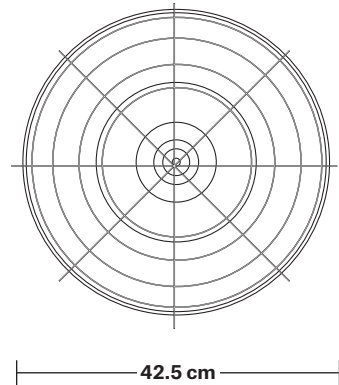

# Brooklyn Step Pendant - 16 Inch - With Cage

Product Code: BR-SP16

H: 30 cm x W: 42.5 cm x D: 42.5 cm

## DIMENSIONS

Shade Diameter: 41 cm / 16"

Shade height (no holder): 13 cm / 5.1"

Holder Diameter: 6 cm / 2.5"

Holder Height: 11 cm / 4.3"

Ceiling Rose Diameter: 12 cm / 4.9"

Ceiling Rose Height: 2 cm / 0.8"