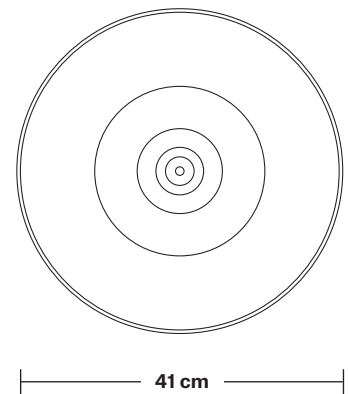

## DIMENSIONS

Shade Diameter: 41 cm / 16"

Shade height (no holder): 13 cm / 5.1"

Holder Diameter: 6 cm / 2.5"

Holder Height: 11 cm / 4.3"

Ceiling Rose Diameter: 12 cm / 4.9"

Ceiling Rose Height: 2 cm / 0.8"

## DIMENSIONS

Bulb Holder Diameter: 6 cm / 2.5"

Bulb Holder Height: 11 cm / 4.3"

Ceiling Rose height: 12 cm / 4.9"

Full Drop: 113 cm / 44.5"

## DIMENSIONS

Bulb Holder Diameter: 9 cm / 3.5"

Bulb Holder Height: 10 cm / 3.9"

Ceiling Rose Diameter: 12 cm / 4.7"

Ceiling Rose Height: 2.5 cm / 1"

Full Drop: 115 cm / 45.3"

# Step - 16 Inch - Shade Only

Product Code: S16-SO

H: 13 cm x W: 41 cm x D: 41 cm