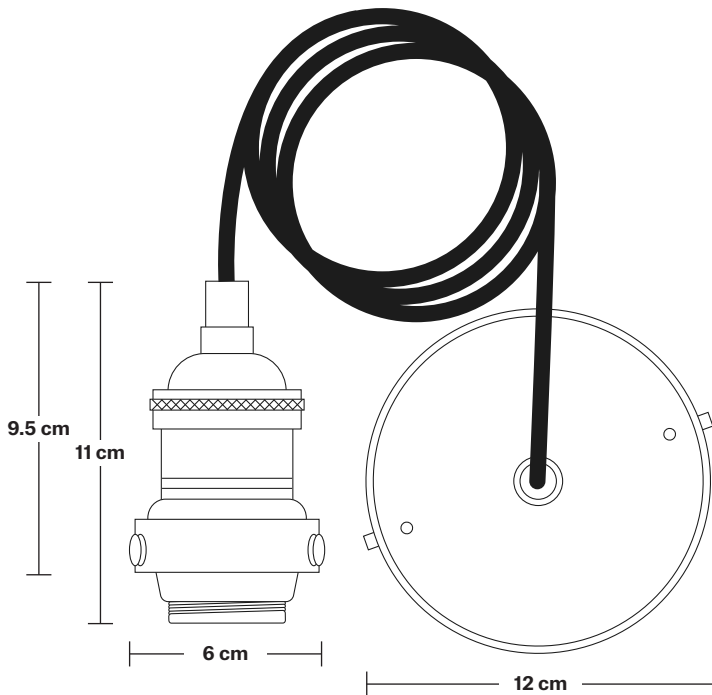

## DIMENSIONS

Shade Diameter: 41 cm / 16"

Shade height (no holder): 13 cm / 5.1"

Holder Diameter: 6 cm / 2.5"

Holder Height: 11 cm / 4.3"

Ceiling Rose Diameter: 12 cm / 4.9"

Ceiling Rose Height: 2 cm / 0.8"

Cage Diameter: 42.5 cm / 16.8"

Cage Height: 7.5 cm / 3"

INDUSTVILLE

# Brooklyn Cord Set ES E27 Bulb Holder

Product Code: BR-CS

H: 113 cm x W: 12 cm x D: 12 cm

## DIMENSIONS

Bulb Holder Diameter: 6 cm / 2.5"

Bulb Holder Height: 11 cm / 4.3"

Ceiling Rose height: 12 cm / 4.9"

Full Drop: 113 cm / 44.5"