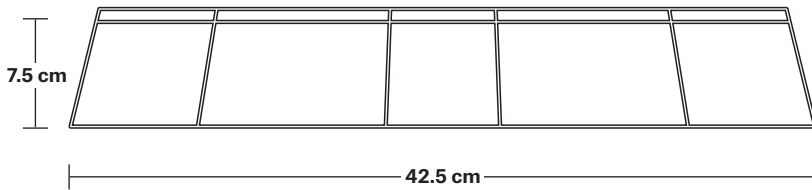

Step - 16 Inch - Cage Only

Product Code: S16-CG

H: 7.5 cm x W: 42.5 cm x D: 42.5 cm

SPECIFICATIONS

We meet all UK and EU lighting and safety regulations.

Our products are hand finished to ensure an authentic vintage look and therefore they may vary slightly from those shown in the images.

Bulb required: Standard screw (E27) fitting, max 40W.

Cage weight: 0.4 kg

INFORMATION

Finishes: Aluminium.

DIMENSIONS

Cage Diameter: 42.5 cm / 16.8"

Cage Height: 7.5 cm / 3"