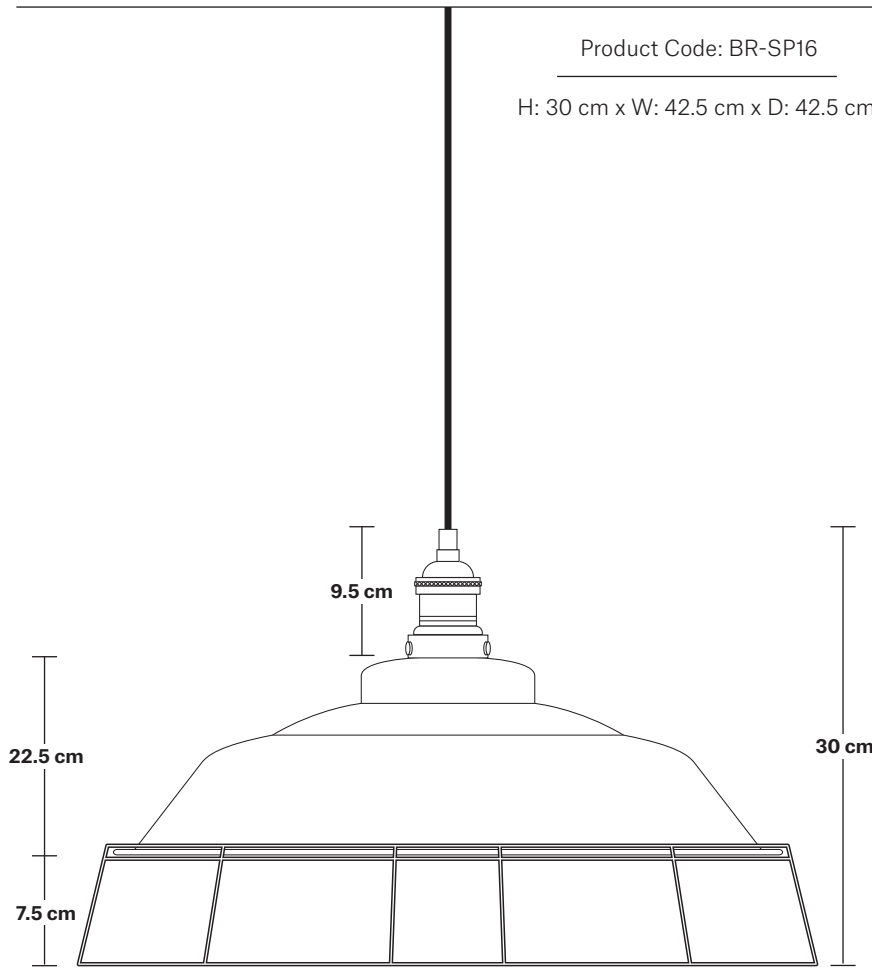

# Brooklyn Step Pendant - 16 Inch - With Cage

Product Code: BR-SP16

H: 30 cm x W: 42.5 cm x D: 42.5 cm

## DIMENSIONS

Shade Diameter: 41 cm / 16"

Shade height (no holder): 13 cm / 5.1"

Holder Diameter: 6 cm / 2.5"

Holder Height: 11 cm / 4.3"

Ceiling Rose Diameter: 12 cm / 4.9"

Ceiling Rose Height: 2 cm / 0.8"