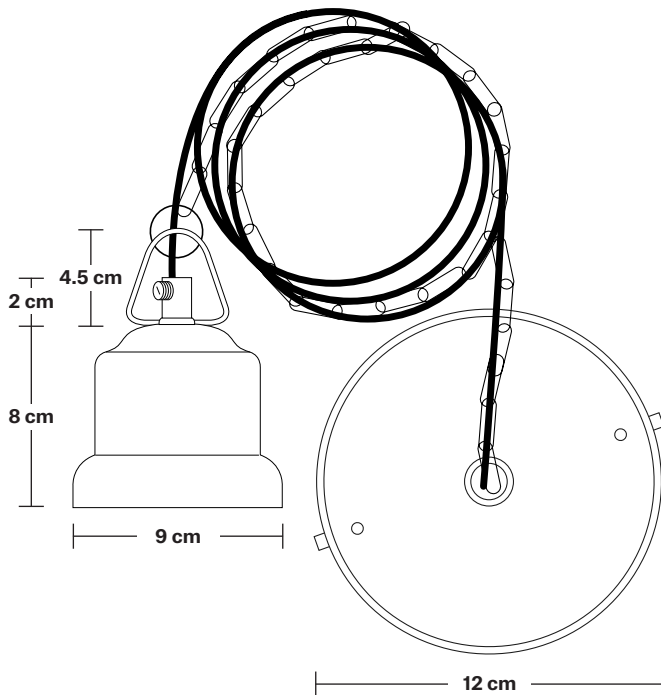

## DIMENSIONS

Shade Diameter: 41 cm / 16"

Shade height (no holder): 13 cm / 5.1"

Holder Diameter: 6 cm / 2.5"

Holder Height: 11 cm / 4.3"

Ceiling Rose Diameter: 12 cm / 4.9"

Ceiling Rose Height: 2 cm / 0.8"

## DIMENSIONS

Bulb Holder Diameter: 6 cm / 2.5"

Bulb Holder Height: 11 cm / 4.3"

Ceiling Rose height: 12 cm / 4.9"

Full Drop: 113 cm / 44.5"

# Brooklyn Chain Cord Set ES E27 Bulb Holder

Product Code: BR-CS

H: 115 cm x W: 12 cm x D: 12 cm

## DIMENSIONS

Bulb Holder Diameter: 9 cm / 3.5"

Bulb Holder Height: 10 cm / 3.9"

Ceiling Rose Diameter: 12 cm / 4.7"

Ceiling Rose Height: 2.5 cm / 1"

Full Drop: 115 cm / 45.3"