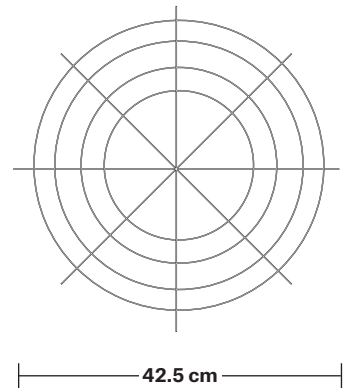

Step - 16 Inch - Cage Only

Product Code: S16-CG

H: 7.5 cm x W: 42.5 cm x D: 42.5 cm

SPECIFICATIONS

We meet all UK and EU lighting and safety regulations.

Our products are hand finished to ensure an authentic vintage look and therefore they may vary slightly from those shown in the images.

Bulb required: Standard screw (E27) fitting, max 40W.

Cage weight: 0.4 kg

INFORMATION

Finishes: Aluminium.

DIMENSIONS

Cage Diameter: 42.5 cm / 16.8"

Cage Height: 7.5 cm / 3"