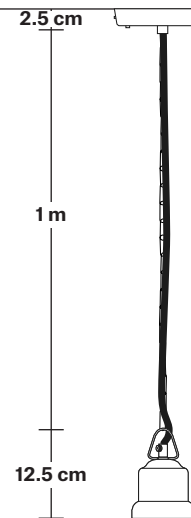

## DIMENSIONS

Shade Diameter: 41 cm / 16"

Shade height (no holder): 13 cm / 5.1"

Holder Diameter: 6 cm / 2.5"

Holder Height: 11 cm / 4.3"

Ceiling Rose Diameter: 12 cm / 4.9"

Ceiling Rose Height: 2 cm / 0.8"

## DIMENSIONS

Bulb Holder Diameter: 6 cm / 2.5"

Bulb Holder Height: 11 cm / 4.3"

Ceiling Rose height: 12 cm / 4.9"

Full Drop: 113 cm / 44.5"

# Brooklyn Chain Cord Set ES E27 Bulb Holder

Product Code: BR-CS

H: 115 cm x W: 12 cm x D: 12 cm

## DIMENSIONS

Bulb Holder Diameter: 9 cm / 3.5"

Bulb Holder Height: 10 cm / 3.9"

Ceiling Rose Diameter: 12 cm / 4.7"

Ceiling Rose Height: 2.5 cm / 1"

Full Drop: 115 cm / 45.3"