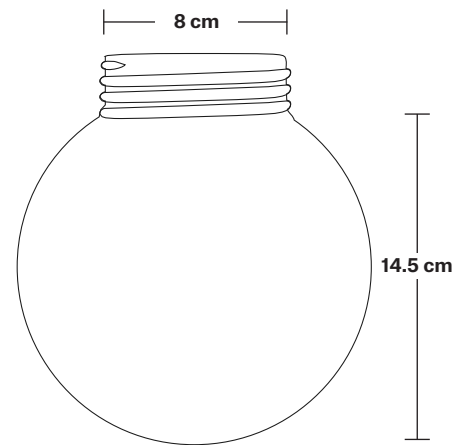

Brooklyn Outdoor & Bathroom Wall Light - Globe Glass

Product Code: BR-IP65-WL-GLG

H: 31 cm x W: 15 cm x D: 28 cm

SPECIFICATIONS

We meet all UK and EU lighting and safety regulations.

Our products are hand finished to ensure an authentic vintage look and therefore they may vary slightly from those shown in the images.

IP rating: IP65 with glass.

DIMENSIONS

Holder Diameter: 6 cm / 2.5"

Holder Height: 16 cm / 6.2"

Wall Rose Diameter: 13.5 cm / 5.3"

Wall Rose Depth: 3 cm / 1.2"

Brooklyn Outdoor & Bathroom Wall Light Holder - Globe Glass

Product Code: BR-IP65-WLH-GLG

H: 16.5 cm x W: 13.5 cm x D: 25 cm

SPECIFICATIONS

We meet all UK and EU lighting and safety regulations.

Our products are hand finished to ensure an authentic vintage look and therefore they may vary slightly from those shown in the images.

Wall mount rose: Brass, Pewter, Copper.

IP rating: IP65 with Globe glass.

DIMENSIONS

Holder Diameter: 6 cm / 2.5"

Holder Height: 16.5 cm / 6.5"

Wall Rose Diameter: 13.5 cm / 5.3"

Wall Rose Depth: 3 cm / 1.2"