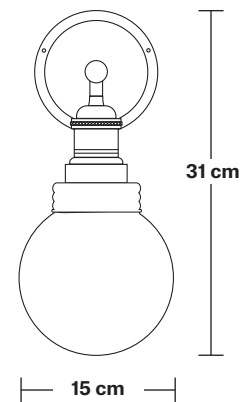

Brooklyn Outdoor & Bathroom Wall Light - Globe Glass

Product Code: BR-IP65-WL-GLG

H: 31 cm x W: 15 cm x D: 28 cm

SPECIFICATIONS

We meet all UK and EU lighting and safety regulations.

Our products are hand finished to ensure an authentic vintage look and therefore they may vary slightly from those shown in the images.

IP rating: IP65 with glass.

DIMENSIONS

Holder Diameter: 6 cm / 2.5"

Holder Height: 16 cm / 6.2"

Wall Rose Diameter: 13.5 cm / 5.3"

Wall Rose Depth: 3 cm / 1.2"

Brooklyn Outdoor & Bathroom Wall Light Holder - Globe Glass

Product Code: BR-IP65-WLH-GLG

H: 16.5 cm x W: 13.5 cm x D: 25 cm

SPECIFICATIONS

We meet all UK and EU lighting and safety regulations.

Our products are hand finished to ensure an authentic vintage look and therefore they may vary slightly from those shown in the images.

Wall mount rose: Brass, Pewter, Copper.

IP rating: IP65 with Globe glass.

DIMENSIONS

Holder Diameter: 6 cm / 2.5"

Holder Height: 16.5 cm / 6.5"

Wall Rose Diameter: 13.5 cm / 5.3"

Wall Rose Depth: 3 cm / 1.2"