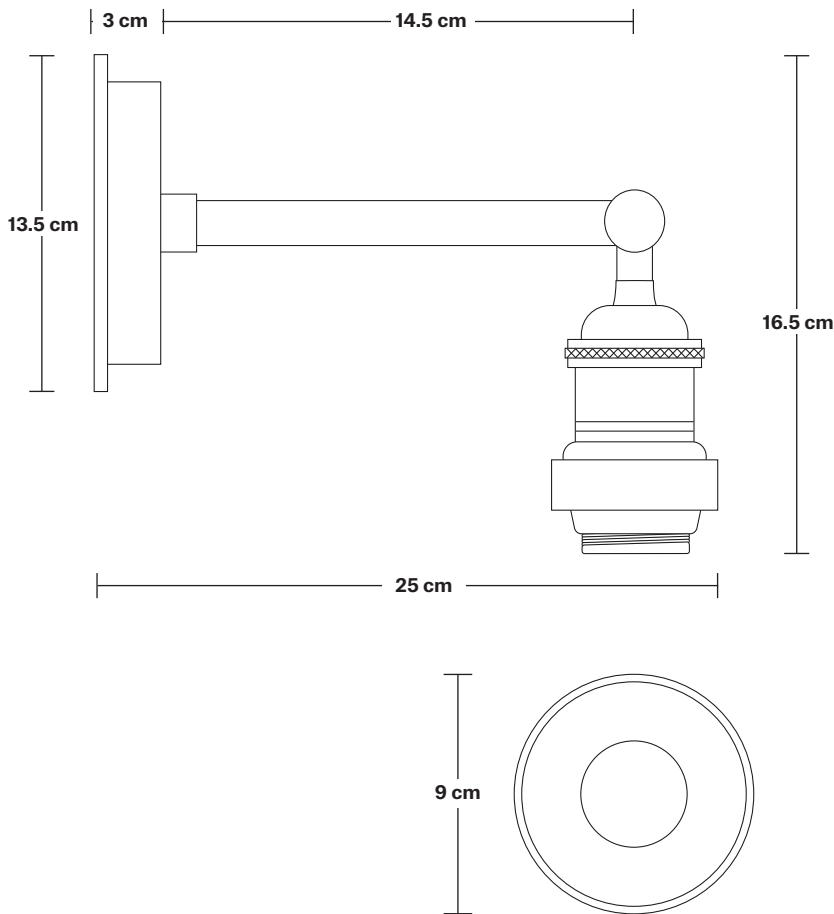

Brooklyn Outdoor & Bathroom Wall Light - Globe Glass

Product Code: BR-IP65-WL-GLG

H: 31 cm x W: 15 cm x D: 28 cm

SPECIFICATIONS

We meet all UK and EU lighting and safety regulations.

Our products are hand finished to ensure an authentic vintage look and therefore they may vary slightly from those shown in the images.

IP rating: IP65 with glass.

DIMENSIONS

Holder Diameter: 6 cm / 2.5"

Holder Height: 16 cm / 6.2"

Wall Rose Diameter: 13.5 cm / 5.3"

Wall Rose Depth: 3 cm / 1.2"

Brooklyn Outdoor & Bathroom Wall Light Holder - Globe Glass

Product Code: BR-IP65-WLH-GLG

H: 16.5 cm x W: 13.5 cm x D: 25 cm

SPECIFICATIONS

We meet all UK and EU lighting and safety regulations.

Our products are hand finished to ensure an authentic vintage look and therefore they may vary slightly from those shown in the images.

Wall mount rose: Brass, Pewter, Copper.

IP rating: IP65 with Globe glass.

DIMENSIONS

Holder Diameter: 6 cm / 2.5"

Holder Height: 16.5 cm / 6.5"

Wall Rose Diameter: 13.5 cm / 5.3"

Wall Rose Depth: 3 cm / 1.2"