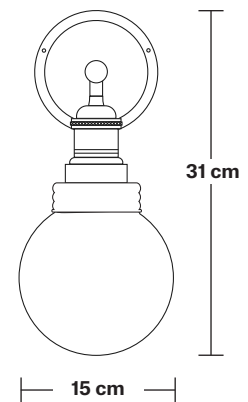

Brooklyn Outdoor & Bathroom Wall Light - Globe Glass

Product Code: BR-IP65-WL-GLG

H: 31 cm x W: 15 cm x D: 28 cm

SPECIFICATIONS

We meet all UK and EU lighting and safety regulations.

Our products are hand finished to ensure an authentic vintage look and therefore they may vary slightly from those shown in the images.

IP rating: IP65 with glass.

DIMENSIONS

Holder Diameter: 6 cm / 2.5"

Holder Height: 16 cm / 6.2"

Wall Rose Diameter: 13.5 cm / 5.3"

Wall Rose Depth: 3 cm / 1.2"

Brooklyn Outdoor & Bathroom Wall Light Holder - Globe Glass

Product Code: BR-IP65-WLH-GLG

H: 16.5 cm x W: 13.5 cm x D: 25 cm

SPECIFICATIONS

We meet all UK and EU lighting and safety regulations.

Our products are hand finished to ensure an authentic vintage look and therefore they may vary slightly from those shown in the images.

Wall mount rose: Brass, Pewter, Copper.

IP rating: IP65 with glass.

DIMENSIONS

Holder Diameter: 6 cm / 2.5"

Holder Height: 16.5 cm / 6.5"

Wall Rose Diameter: 13.5 cm / 5.3"

Wall Rose Depth: 3 cm / 1.2"

Brooklyn Outdoor & Bathroom Wall Light - Pewter - Globe Glass