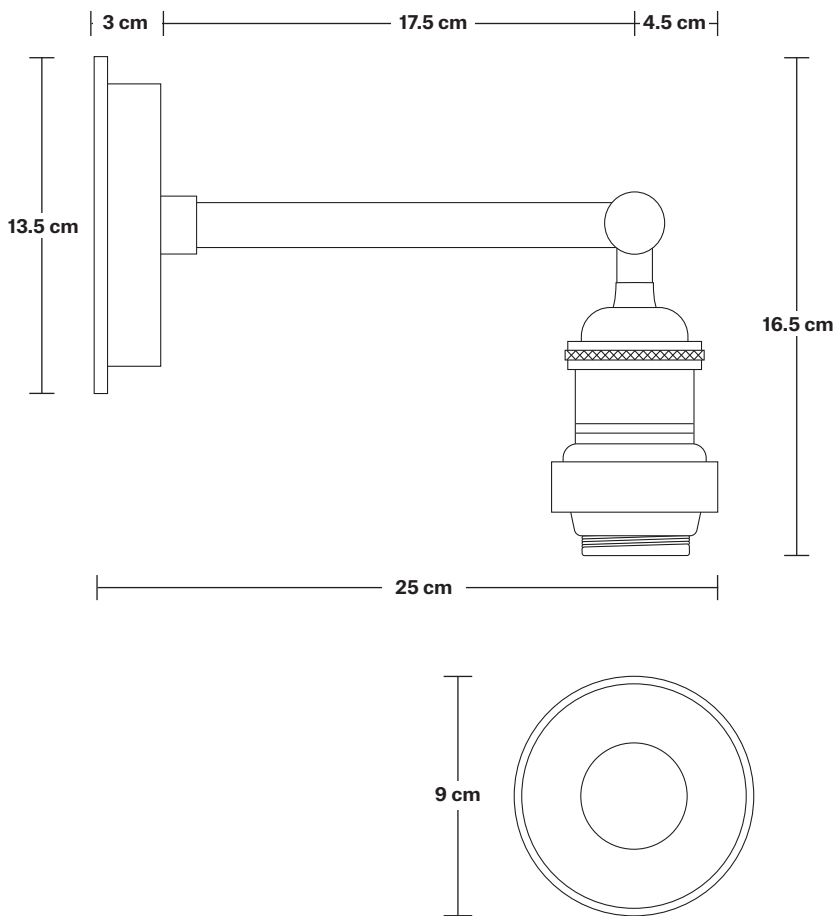

Brooklyn Outdoor & Bathroom Wall Light - Globe Glass

Product Code: BR-IP65-WL-GLG

H: 31 cm x W: 15 cm x D: 28 cm

SPECIFICATIONS

We meet all UK and EU lighting and safety regulations.

Our products are hand finished to ensure an authentic vintage look and therefore they may vary slightly from those shown in the images.

IP rating: IP65 with glass.

DIMENSIONS

Holder Diameter: 6 cm / 2.5"

Holder Height: 16 cm / 6.2"

Wall Rose Diameter: 13.5 cm / 5.3"

Wall Rose Depth: 3 cm / 1.2"

Brooklyn Outdoor & Bathroom Wall Light Holder - Globe Glass

Product Code: BR-IP65-WLH-GLG

H: 16.5 cm x W: 13.5 cm x D: 25 cm

SPECIFICATIONS

We meet all UK and EU lighting and safety regulations.

Our products are hand finished to ensure an authentic vintage look and therefore they may vary slightly from those shown in the images.

Wall mount rose: Brass, Pewter, Copper.

IP rating: IP65 with glass.

DIMENSIONS

Holder Diameter: 6 cm / 2.5"

Holder Height: 16.5 cm / 6.5"

Wall Rose Diameter: 13.5 cm / 5.3"

Wall Rose Depth: 3 cm / 1.2"

Brooklyn Outdoor & Bathroom Wall Light - Pewter - Globe Glass