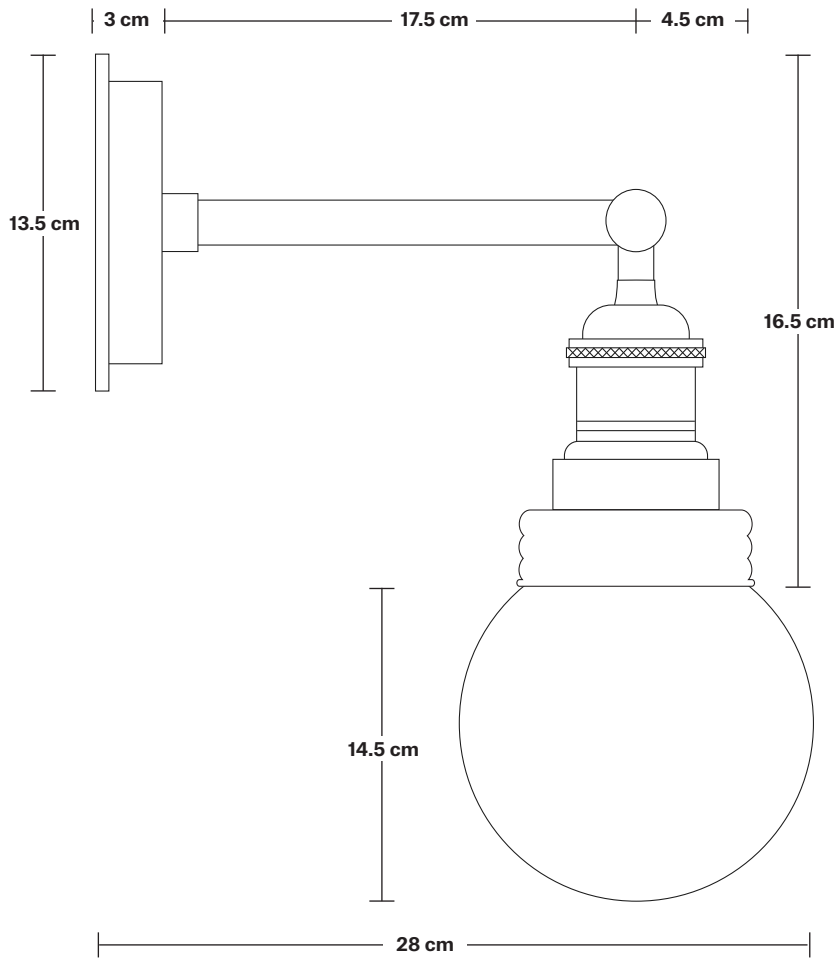

Brooklyn Outdoor & Bathroom Wall Light - Globe Glass

Product Code: BR-IP65-WL-GLG

H: 31 cm x W: 15 cm x D: 28 cm

SPECIFICATIONS

We meet all UK and EU lighting and safety regulations.

Our products are hand finished to ensure an authentic vintage look and therefore they may vary slightly from those shown in the images.

IP rating: IP65 with glass.

DIMENSIONS

Holder Diameter: 6 cm / 2.5"

Holder Height: 16 cm / 6.2"

Wall Rose Diameter: 13.5 cm / 5.3"

Wall Rose Depth: 3 cm / 1.2"

Brooklyn Outdoor & Bathroom Wall Light Holder - Globe Glass

Product Code: BR-IP65-WLH-GLG

H: 16.5 cm x W: 13.5 cm x D: 25 cm

SPECIFICATIONS

We meet all UK and EU lighting and safety regulations.

Our products are hand finished to ensure an authentic vintage look and therefore they may vary slightly from those shown in the images.

Wall mount rose: Brass, Pewter, Copper.

IP rating: IP65 with glass.

DIMENSIONS

Holder Diameter: 6 cm / 2.5"

Holder Height: 16.5 cm / 6.5"

Wall Rose Diameter: 13.5 cm / 5.3"

Wall Rose Depth: 3 cm / 1.2"

Brooklyn Outdoor & Bathroom Wall Light - Pewter - Globe Glass