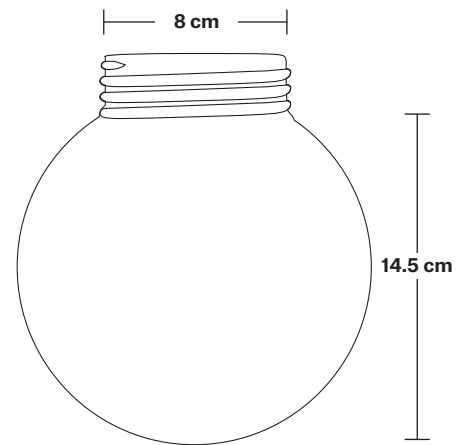

Brooklyn Outdoor & Bathroom Wall Light - Globe Glass

Product Code: BR-IP65-WL-GLG

H: 31 cm x W: 15 cm x D: 28 cm

SPECIFICATIONS

We meet all UK and EU lighting and safety regulations.

Our products are hand finished to ensure an authentic vintage look and therefore they may vary slightly from those shown in the images.

IP rating: IP65 with glass.

DIMENSIONS

Holder Diameter: 6 cm / 2.5"

Holder Height: 16 cm / 6.2"

Wall Rose Diameter: 13.5 cm / 5.3"

Wall Rose Depth: 3 cm / 1.2"

Brooklyn Outdoor & Bathroom Wall Light Holder - Globe Glass

Product Code: BR-IP65-WLH-GLG

H: 16.5 cm x W: 13.5 cm x D: 25 cm

SPECIFICATIONS

We meet all UK and EU lighting and safety regulations.

Our products are hand finished to ensure an authentic vintage look and therefore they may vary slightly from those shown in the images.

Wall mount rose: Brass, Pewter, Copper.

IP rating: IP65 with glass.

DIMENSIONS

Holder Diameter: 6 cm / 2.5"

Holder Height: 16.5 cm / 6.5"

Wall Rose Diameter: 13.5 cm / 5.3"

Wall Rose Depth: 3 cm / 1.2"

Brooklyn Outdoor & Bathroom Wall Light - Pewter - Globe Glass