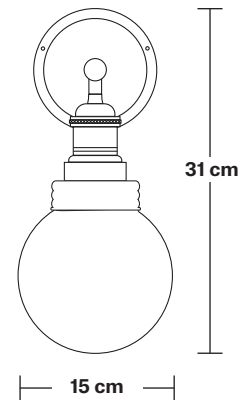

Brooklyn Outdoor & Bathroom Wall Light - Globe Glass

Product Code: BR-IP65-WL-GLG

H: 31 cm x W: 15 cm x D: 28 cm

SPECIFICATIONS

We meet all UK and EU lighting and safety regulations.

Our products are hand finished to ensure an authentic vintage look and therefore they may vary slightly from those shown in the images.

IP rating: IP65 with glass.

DIMENSIONS

Holder Diameter: 6 cm / 2.5"

Holder Height: 16 cm / 6.2"

Wall Rose Diameter: 13.5 cm / 5.3"

Wall Rose Depth: 3 cm / 1.2"

Brooklyn Outdoor & Bathroom Wall Light Holder - Globe Glass

Product Code: BR-IP65-WLH-GLG

H: 16.5 cm x W: 13.5 cm x D: 25 cm

SPECIFICATIONS

We meet all UK and EU lighting and safety regulations.

Our products are hand finished to ensure an authentic vintage look and therefore they may vary slightly from those shown in the images.

Wall mount rose: Brass, Pewter, Copper.

IP rating: IP65 with Globe glass.

DIMENSIONS

Holder Diameter: 6 cm / 2.5"

Holder Height: 16.5 cm / 6.5"

Wall Rose Diameter: 13.5 cm / 5.3"

Wall Rose Depth: 3 cm / 1.2"