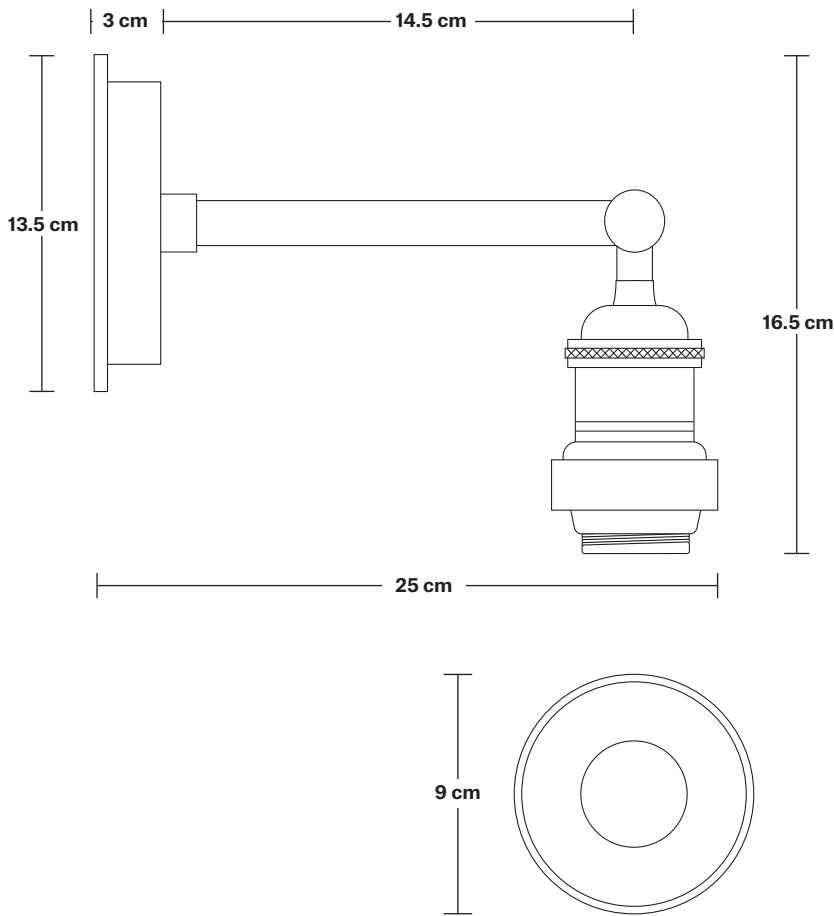

Brooklyn Outdoor & Bathroom Wall Light - Globe Glass

Product Code: BR-IP65-WL-GLG

H: 31 cm x W: 15 cm x D: 28 cm

SPECIFICATIONS

We meet all UK and EU lighting and safety regulations.

Our products are hand finished to ensure an authentic vintage look and therefore they may vary slightly from those shown in the images.

IP rating: IP65 with glass.

DIMENSIONS

Holder Diameter: 6 cm / 2.5"

Holder Height: 16 cm / 6.2"

Wall Rose Diameter: 13.5 cm / 5.3"

Wall Rose Depth: 3 cm / 1.2"

Brooklyn Outdoor & Bathroom Wall Light Holder - Globe Glass

Product Code: BR-IP65-WLH-GLG

H: 16.5 cm x W: 13.5 cm x D: 25 cm

SPECIFICATIONS

We meet all UK and EU lighting and safety regulations.

Our products are hand finished to ensure an authentic vintage look and therefore they may vary slightly from those shown in the images.

Wall mount rose: Brass, Pewter, Copper.

IP rating: IP65 with Globe glass.

DIMENSIONS

Holder Diameter: 6 cm / 2.5"

Holder Height: 16.5 cm / 6.5"

Wall Rose Diameter: 13.5 cm / 5.3"

Wall Rose Depth: 3 cm / 1.2"