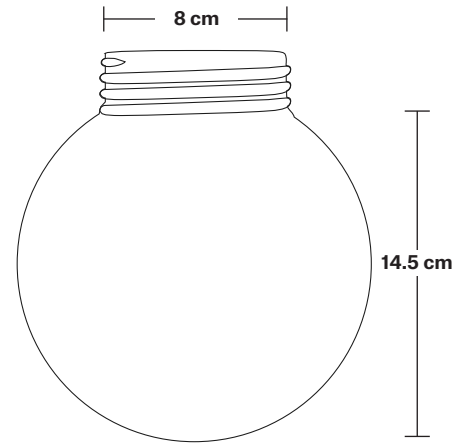

Brooklyn Outdoor & Bathroom Wall Light - Globe Glass

Product Code: BR-IP65-WL-GLG

H: 31 cm x W: 15 cm x D: 28 cm

SPECIFICATIONS

We meet all UK and EU lighting and safety regulations.

Our products are hand finished to ensure an authentic vintage look and therefore they may vary slightly from those shown in the images.

IP rating: IP65 with glass.

DIMENSIONS

Holder Diameter: 6 cm / 2.5"

Holder Height: 16 cm / 6.2"

Wall Rose Diameter: 13.5 cm / 5.3"

Wall Rose Depth: 3 cm / 1.2"

Brooklyn Outdoor & Bathroom Wall Light Holder - Globe Glass

Product Code: BR-IP65-WLH-GLG

H: 16.5 cm x W: 13.5 cm x D: 25 cm

SPECIFICATIONS

We meet all UK and EU lighting and safety regulations.

Our products are hand finished to ensure an authentic vintage look and therefore they may vary slightly from those shown in the images.

Wall mount rose: Brass, Pewter, Copper.

IP rating: IP65 with Globe glass.

DIMENSIONS

Holder Diameter: 6 cm / 2.5"

Holder Height: 16.5 cm / 6.5"

Wall Rose Diameter: 13.5 cm / 5.3"

Wall Rose Depth: 3 cm / 1.2"