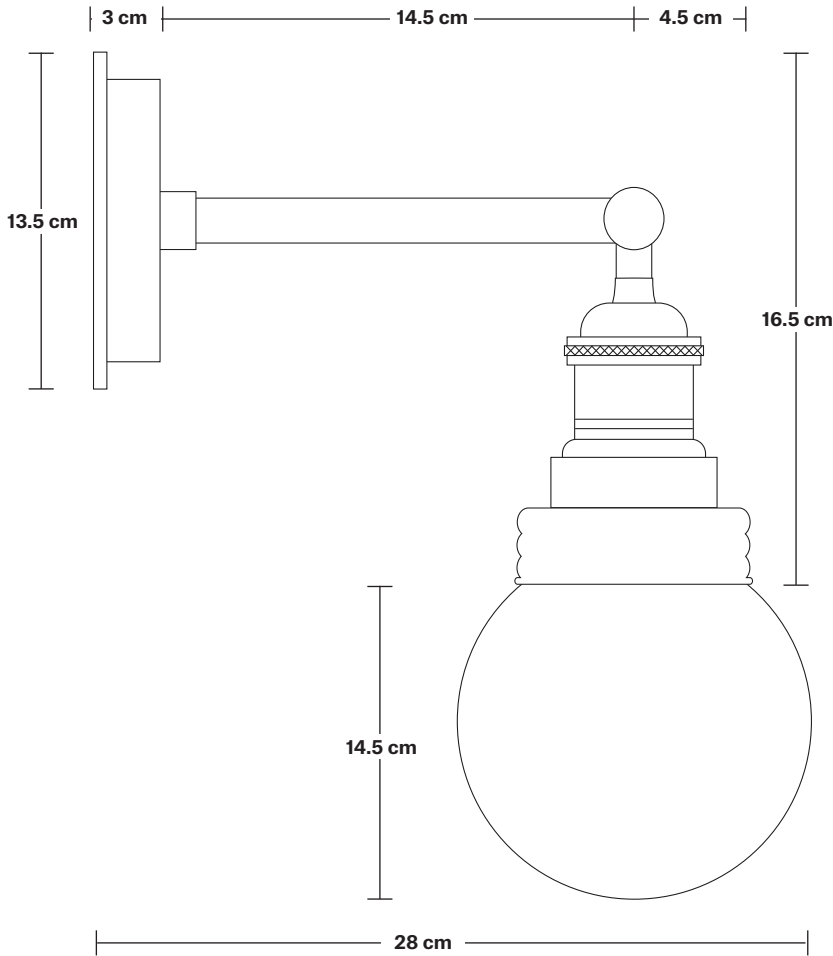

Brooklyn Outdoor & Bathroom Wall Light - Globe Glass

Product Code: BR-IP65-WL-GLG

H: 31 cm x W: 15 cm x D: 28 cm

SPECIFICATIONS

We meet all UK and EU lighting and safety regulations.

Our products are hand finished to ensure an authentic vintage look and therefore they may vary slightly from those shown in the images.

IP rating: IP65 with glass.

DIMENSIONS

Holder Diameter: 6 cm / 2.5"

Holder Height: 16 cm / 6.2"

Wall Rose Diameter: 13.5 cm / 5.3"

Wall Rose Depth: 3 cm / 1.2"

Brooklyn Outdoor & Bathroom Wall Light Holder - Globe Glass

Product Code: BR-IP65-WLH-GLG

H: 16.5 cm x W: 13.5 cm x D: 25 cm

SPECIFICATIONS

We meet all UK and EU lighting and safety regulations.

Our products are hand finished to ensure an authentic vintage look and therefore they may vary slightly from those shown in the images.

Wall mount rose: Brass, Pewter, Copper.

IP rating: IP65 with Globe glass.

DIMENSIONS

Holder Diameter: 6 cm / 2.5"

Holder Height: 16.5 cm / 6.5"

Wall Rose Diameter: 13.5 cm / 5.3"

Wall Rose Depth: 3 cm / 1.2"