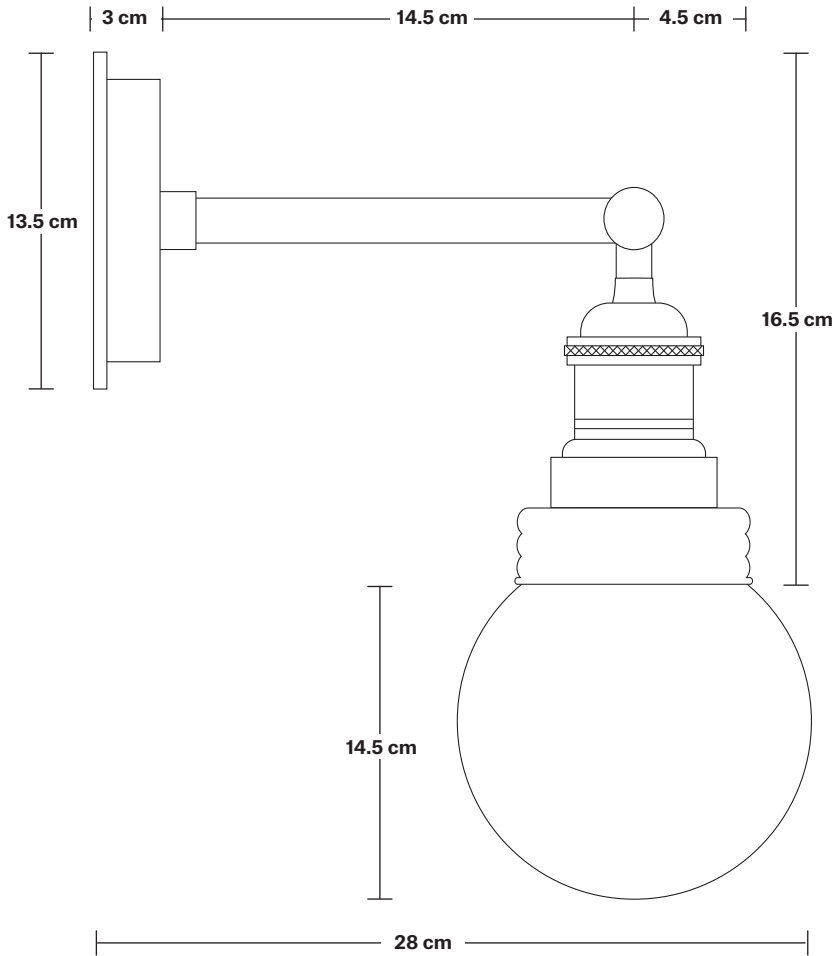

# Brooklyn Outdoor & Bathroom Wall Light - Globe Glass

Product Code: BR-IP65-WL-GLG

H: 31 cm x W: 15 cm x D: 28 cm

## DIMENSIONS

Holder Diameter: 6 cm / 2.5"

Holder Height: 16 cm / 6.2"

Wall Rose Diameter: 13.5 cm / 5.3"

Wall Rose Depth: 3 cm / 1.2"

# Brooklyn Outdoor & Bathroom Wall Light Holder - Globe Glass

Product Code: BR-IP65-WLH-GLG

H: 16.5 cm x W: 13.5 cm x D: 25 cm

## DIMENSIONS

Holder Diameter: 6 cm / 2.5"

Holder Height: 16.5 cm / 6.5"

Wall Rose Diameter: 13.5 cm / 5.3"

Wall Rose Depth: 3 cm / 1.2"