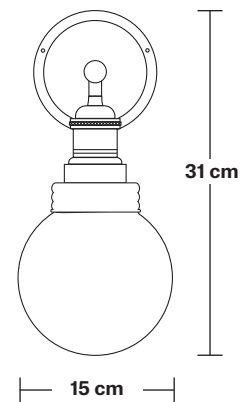

# Brooklyn Outdoor & Bathroom Wall Light - Globe Glass

Product Code: BR-IP65-WL-GLG

H: 31 cm x W: 15 cm x D: 28 cm

## DIMENSIONS

Holder Diameter: 6 cm / 2.5"

Holder Height: 16 cm / 6.2"

Wall Rose Diameter: 13.5 cm / 5.3"

Wall Rose Depth: 3 cm / 1.2"

# Brooklyn Outdoor & Bathroom Wall Light Holder - Globe Glass

Product Code: BR-IP65-WLH-GLG

H: 16.5 cm x W: 13.5 cm x D: 25 cm

## DIMENSIONS

Holder Diameter: 6 cm / 2.5"

Holder Height: 16.5 cm / 6.5"

Wall Rose Diameter: 13.5 cm / 5.3"

Wall Rose Depth: 3 cm / 1.2"