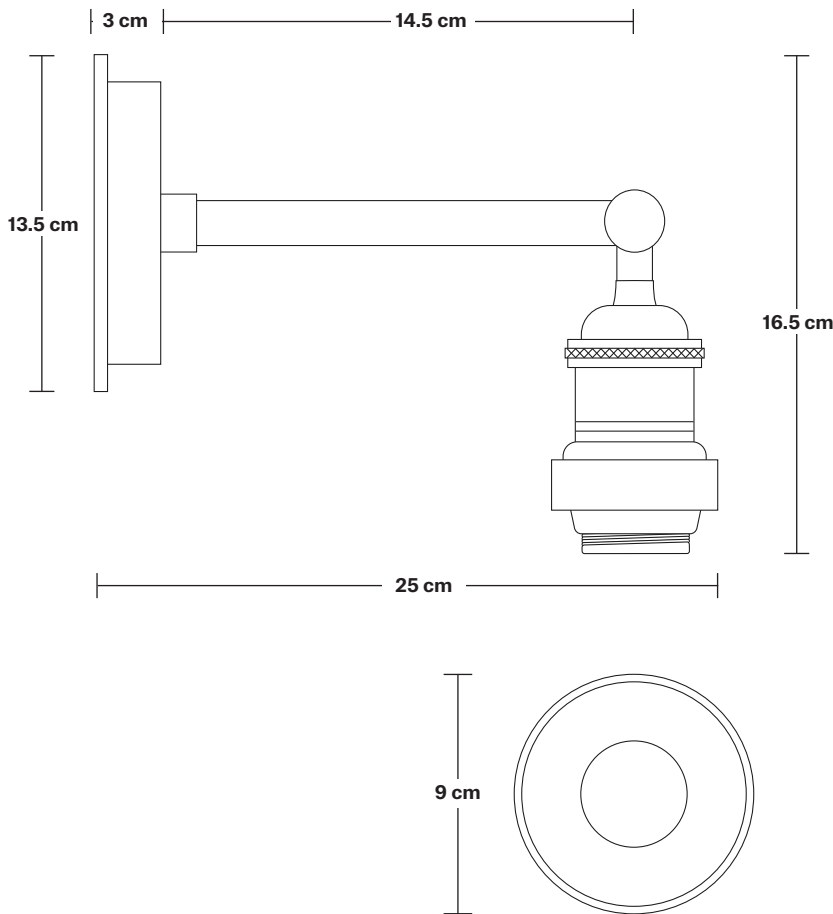

# Brooklyn Outdoor & Bathroom Wall Light - Globe Glass

Product Code: BR-IP65-WL-GLG

H: 31 cm x W: 15 cm x D: 28 cm

## DIMENSIONS

Holder Diameter: 6 cm / 2.5"

Holder Height: 16 cm / 6.2"

Wall Rose Diameter: 13.5 cm / 5.3"

Wall Rose Depth: 3 cm / 1.2"

# Brooklyn Outdoor & Bathroom Wall Light Holder - Globe Glass

Product Code: BR-IP65-WLH-GLG

H: 16.5 cm x W: 13.5 cm x D: 25 cm

## DIMENSIONS

Holder Diameter: 6 cm / 2.5"

Holder Height: 16.5 cm / 6.5"

Wall Rose Diameter: 13.5 cm / 5.3"

Wall Rose Depth: 3 cm / 1.2"