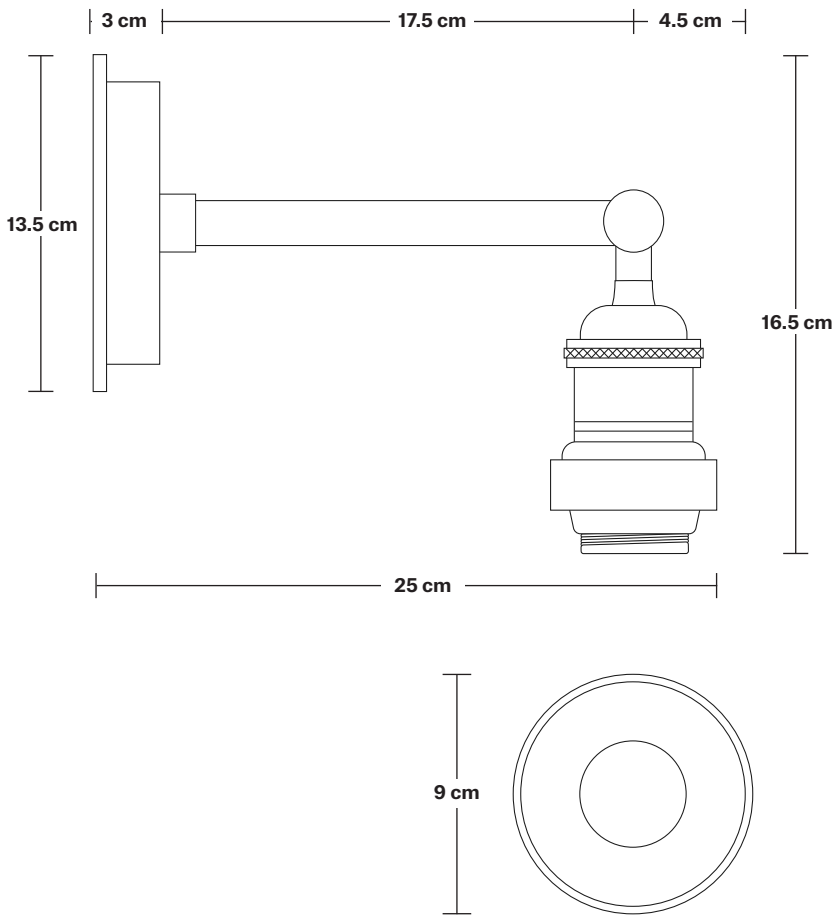

# Brooklyn Outdoor & Bathroom Wall Light

Product Code: BR-IP65-WL

H: 32.5 cm x W: 13.5 cm x D: 25 cm

## DIMENSIONS

Holder Diameter: 6 cm / 2.5"

Holder Height: 16 cm / 6.2"

Wall Rose Diameter: 13.5 cm / 5.3"

Wall Rose Depth: 3 cm / 1.2"

# Brooklyn Outdoor & Bathroom Wall Light Holder

Product Code: BR-IP65-WLH

H: 16.5 cm x W: 13.5 cm x D: 25 cm

## DIMENSIONS

Holder Diameter: 6 cm / 2.5"

Holder Height: 16.5 cm / 6.5"

Wall Rose Diameter: 13.5 cm / 5.3"

Wall Rose Depth: 3 cm / 1.2"