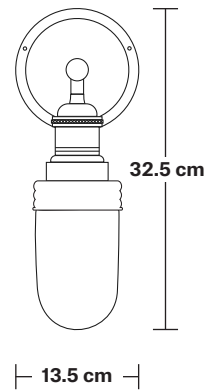

# Brooklyn Outdoor & Bathroom Wall Light

Product Code: BR-IP65-WL

H: 32.5 cm x W: 13.5 cm x D: 25 cm

## DIMENSIONS

Holder Diameter: 6 cm / 2.5"

Holder Height: 16 cm / 6.2"

Wall Rose Diameter: 13.5 cm / 5.3"

Wall Rose Depth: 3 cm / 1.2"

# Brooklyn Outdoor & Bathroom Wall Light Holder

Product Code: BR-IP65-WLH

H: 16.5 cm x W: 13.5 cm x D: 25 cm

## DIMENSIONS

Holder Diameter: 6 cm / 2.5"

Holder Height: 16.5 cm / 6.5"

Wall Rose Diameter: 13.5 cm / 5.3"

Wall Rose Depth: 3 cm / 1.2"