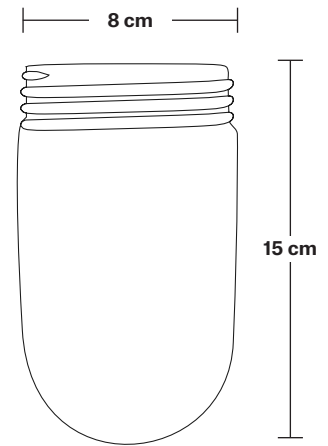

# Brooklyn Outdoor & Bathroom Wall Light

Product Code: BR-IP65-WL

H: 32.5 cm x W: 13.5 cm x D: 25 cm

## DIMENSIONS

Holder Diameter: 6 cm / 2.5"

Holder Height: 16 cm / 6.2"

Wall Rose Diameter: 13.5 cm / 5.3"

Wall Rose Depth: 3 cm / 1.2"

# Brooklyn Outdoor & Bathroom Wall Light Holder

Product Code: BR-IP65-WLH

H: 16.5 cm x W: 13.5 cm x D: 25 cm

## DIMENSIONS

Holder Diameter: 6 cm / 2.5"

Holder Height: 16.5 cm / 6.5"

Wall Rose Diameter: 13.5 cm / 5.3"

Wall Rose Depth: 3 cm / 1.2"