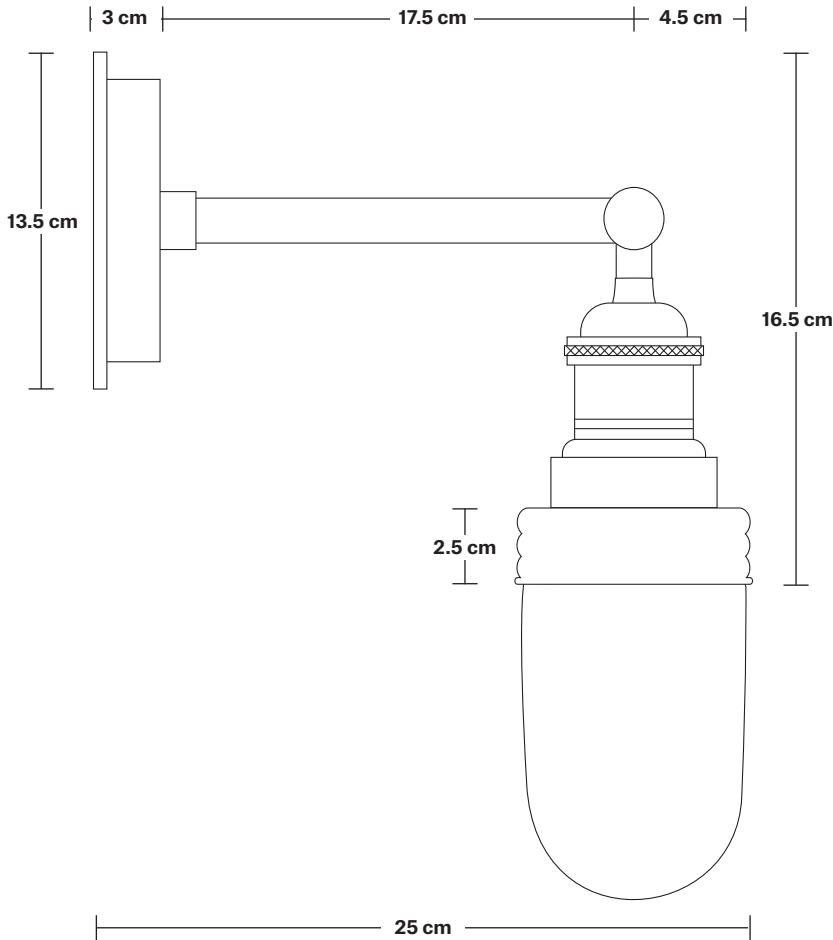

# Brooklyn Outdoor & Bathroom Wall Light

Product Code: BR-IP65-WL

H: 32.5 cm x W: 13.5 cm x D: 25 cm

## DIMENSIONS

Holder Diameter: 6 cm / 2.5"

Holder Height: 16 cm / 6.2"

Wall Rose Diameter: 13.5 cm / 5.3"

Wall Rose Depth: 3 cm / 1.2"

# Brooklyn Outdoor & Bathroom Wall Light Holder

Product Code: BR-IP65-WLH

H: 16.5 cm x W: 13.5 cm x D: 25 cm

## DIMENSIONS

Holder Diameter: 6 cm / 2.5"

Holder Height: 16.5 cm / 6.5"

Wall Rose Diameter: 13.5 cm / 5.3"

Wall Rose Depth: 3 cm / 1.2"