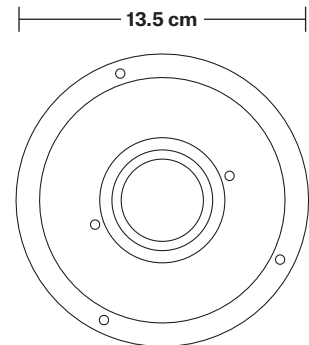

# Brooklyn Outdoor & Bathroom Pendant

Product Code: BR-IP65-P

H: 130 cm x W: 13.5 cm x D: 13.5 cm

## DIMENSIONS

Bulb Holder Diameter: 6 cm / 2.5"

Bulb Holder Height: 12.5 cm / 4.3"

Ceiling Rose Diameter: 13.5 cm / 5.3"

Ceiling Rose Height: 3 cm / 1.2"

Full Drop: 130 cm / 51"

# Brooklyn Outdoor & Bathroom Cord Set ES E27 Bulb Holder

Product Code: BR-IP65-CS

H: 115.5 cm x W: 13.5 cm x D: 13.5 cm

## DIMENSIONS

Bulb Holder Diameter: 6 cm / 2.5"

Bulb Holder Height: 12.5 cm / 4.3"

Ceiling Rose Diameter: 13.5 cm / 5.3"

Ceiling Rose Height: 3 cm / 1.2"

Full Drop: 115.5 cm / 45.5"