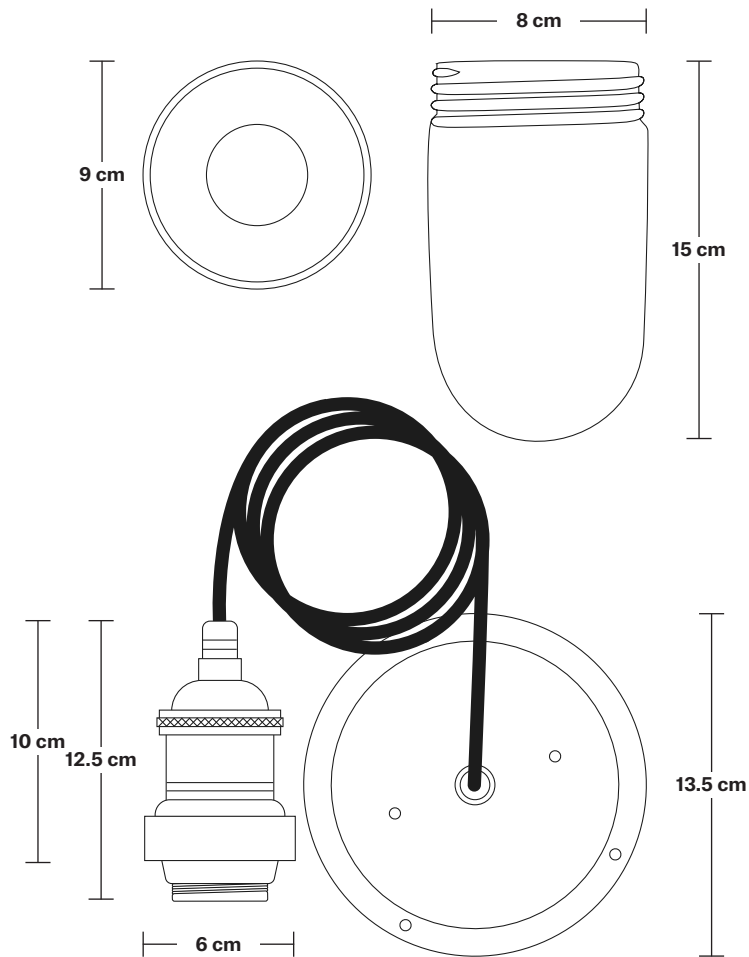

# Brooklyn Outdoor & Bathroom Pendant

Product Code: BR-IP65-P

H: 130 cm x W: 13.5 cm x D: 13.5 cm

## DIMENSIONS

Bulb Holder Diameter: 6 cm / 2.5"

Bulb Holder Height: 12.5 cm / 4.3"

Ceiling Rose Diameter: 13.5 cm / 5.3"

Ceiling Rose Height: 3 cm / 1.2"

Full Drop: 130 cm / 51"

# Brooklyn Outdoor & Bathroom Cord Set ES E27 Bulb Holder

Product Code: BR-IP65-CS

H: 115.5 cm x W: 13.5 cm x D: 13.5 cm

## DIMENSIONS

Bulb Holder Diameter: 6 cm / 2.5"

Bulb Holder Height: 12.5 cm / 4.3"

Ceiling Rose Diameter: 13.5 cm / 5.3"

Ceiling Rose Height: 3 cm / 1.2"

Full Drop: 115.5 cm / 45.5"