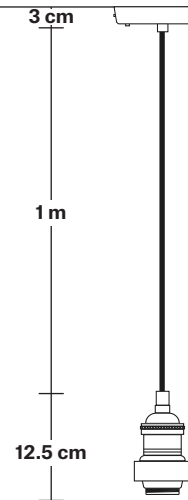

# Brooklyn Outdoor & Bathroom Pendant

Product Code: BR-IP65-P

H: 130 cm x W: 13.5 cm x D: 13.5 cm

## DIMENSIONS

Bulb Holder Diameter: 6 cm / 2.5"

Bulb Holder Height: 12.5 cm / 4.3"

Ceiling Rose Diameter: 13.5 cm / 5.3"

Ceiling Rose Height: 3 cm / 1.2"

Full Drop: 130 cm / 51"

# Brooklyn Outdoor & Bathroom Cord Set ES E27 Bulb Holder

Product Code: BR-IP65-CS

H: 115.5 cm x W: 13.5 cm x D: 13.5 cm

## DIMENSIONS

Bulb Holder Diameter: 6 cm / 2.5"

Bulb Holder Height: 12.5 cm / 4.3"

Ceiling Rose Diameter: 13.5 cm / 5.3"

Ceiling Rose Height: 3 cm / 1.2"

Full Drop: 115.5 cm / 45.5"