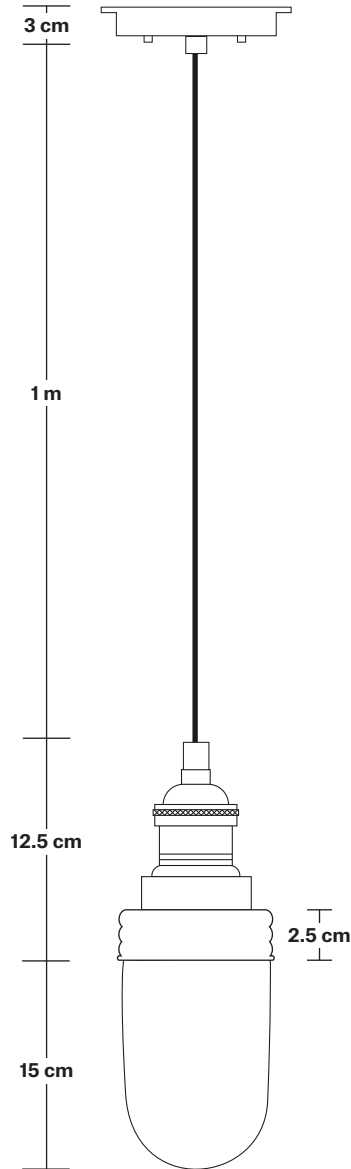

# Brooklyn Outdoor & Bathroom Pendant

Product Code: BR-IP65-P

H: 130 cm x W: 13.5 cm x D: 13.5 cm

**Bulb required:** Standard screw (E27) fitting, max 40W.

**Weight:** 1.04 kg

## DIMENSIONS

Bulb Holder Diameter: 6 cm / 2.5"

Bulb Holder Height: 12.5 cm / 4.3"

Ceiling Rose Diameter: 13.5 cm / 5.3"

Ceiling Rose Height: 3 cm / 1.2"

Full Drop: 130 cm / 51"

## DIMENSIONS

Bulb Holder Diameter: 6 cm / 2.5"

Bulb Holder Height: 12.5 cm / 4.3"

Ceiling Rose Diameter: 13.5 cm / 5.3"

Ceiling Rose Height: 3 cm / 1.2"

Full Drop: 115.5 cm / 45.5"