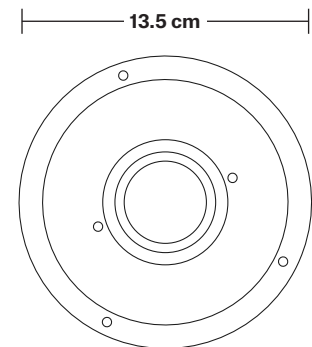

Brooklyn Outdoor & Bathroom Pendant - Globe Glass

Product Code: BR-IP65-P-GLG

H: 130 cm x W: 15 cm x D: 15 cm

SPECIFICATIONS

We meet all UK and EU lighting and safety regulations.

Our products are hand finished to ensure an authentic vintage look and therefore they may vary slightly from those shown in the images.

Bulb required: Standard screw (E27) fitting, max 40W.

Weight: 1.04 kg

INFORMATION

Finishes: Brass, Pewter, Copper.

Ready to be installed, installation required.

Wall mount screws not included.

IP rating: IP65 with glass.

DIMENSIONS

Bulb Holder Diameter: 6 cm / 2.5"

Bulb Holder Height: 12.5 cm / 4.3"

Ceiling Rose Diameter: 13.5 cm / 5.3"

Ceiling Rose Height: 3 cm / 1.2"

Full Drop: 130 cm / 51"

Brooklyn Outdoor & Bathroom Cord Set ES E27 Bulb Holder - Globe Glass

DIMENSIONS

Bulb Holder Diameter: 6 cm / 2.5"

Bulb Holder Height: 12.5 cm / 4.3"

Ceiling Rose Diameter: 13.5 cm / 5.3"

Ceiling Rose Height: 3 cm / 1.2"

Full Drop: 115.5 cm / 45.5"

Brooklyn Outdoor & Bathroom Pendant - Copper - Globe Glass