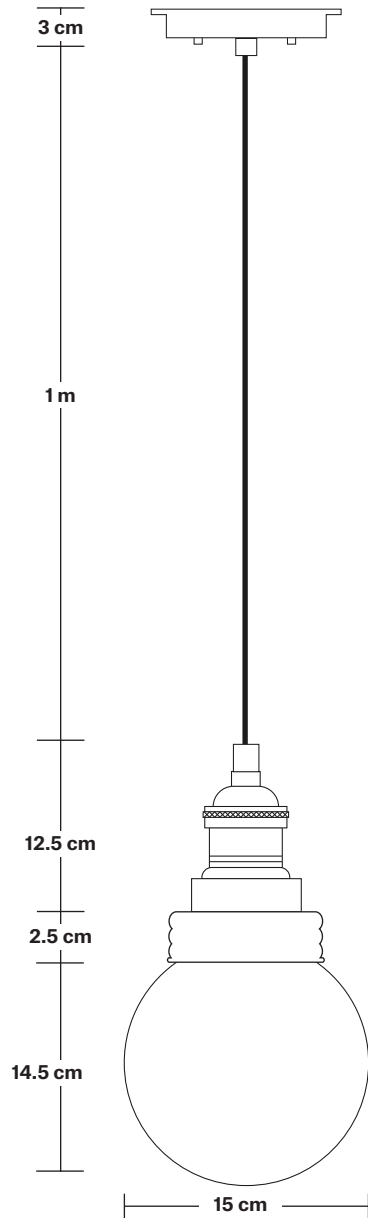

Brooklyn Outdoor & Bathroom Pendant - Globe Glass

Product Code: BR-IP65-P-GLG

H: 130 cm x W: 15 cm x D: 15 cm

SPECIFICATIONS

We meet all UK and EU lighting and safety regulations.

Our products are hand finished to ensure an authentic vintage look and therefore they may vary slightly from those shown in the images.

DIMENSIONS

Bulb Holder Diameter: 6 cm / 2.5"

Bulb Holder Height: 12.5 cm / 4.3"

Ceiling Rose Diameter: 13.5 cm / 5.3"

Ceiling Rose Height: 3 cm / 1.2"

Full Drop: 130 cm / 51"

Brooklyn Outdoor & Bathroom Cord Set ES E27 Bulb Holder - Globe Glass

Product Code: BR-IP65-CS

H: 115.5 cm x W: 15 cm x D: 15 cm

SPECIFICATIONS

We meet all UK and EU lighting and safety regulations.

Our products are hand finished to ensure an authentic vintage look and therefore they may vary slightly from those shown in the images.

DIMENSIONS

Bulb Holder Diameter: 6 cm / 2.5"

Bulb Holder Height: 12.5 cm / 4.3"

Ceiling Rose Diameter: 13.5 cm / 5.3"

Ceiling Rose Height: 3 cm / 1.2"

Full Drop: 115.5 cm / 45.5"

Brooklyn Outdoor & Bathroom Pendant - Copper - Globe Glass