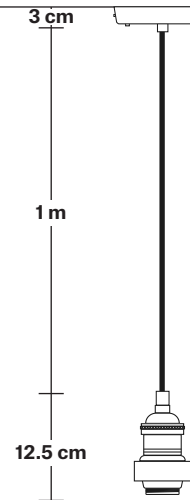

Brooklyn Outdoor & Bathroom Pendant - Globe Glass

Product Code: BR-IP65-P-GLG

H: 130 cm x W: 15 cm x D: 15 cm

SPECIFICATIONS

We meet all UK and EU lighting and safety regulations.

Our products are hand finished to ensure an authentic vintage look and therefore they may vary slightly from those shown in the images.

DIMENSIONS

Bulb Holder Diameter: 6 cm / 2.5"

Bulb Holder Height: 12.5 cm / 4.3"

Ceiling Rose Diameter: 13.5 cm / 5.3"

Ceiling Rose Height: 3 cm / 1.2"

Full Drop: 130 cm / 51"

Brooklyn Outdoor & Bathroom Cord Set ES E27 Bulb Holder - Globe Glass

Product Code: BR-IP65-CS

H: 115.5 cm x W: 15 cm x D: 15 cm

SPECIFICATIONS

We meet all UK and EU lighting and safety regulations.

Our products are hand finished to ensure an authentic vintage look and therefore they may vary slightly from those shown in the images.

DIMENSIONS

Bulb Holder Diameter: 6 cm / 2.5"

Bulb Holder Height: 12.5 cm / 4.3"

Ceiling Rose Diameter: 13.5 cm / 5.3"

Ceiling Rose Height: 3 cm / 1.2"

Full Drop: 115.5 cm / 45.5"

Brooklyn Outdoor & Bathroom Pendant - Copper - Globe Glass