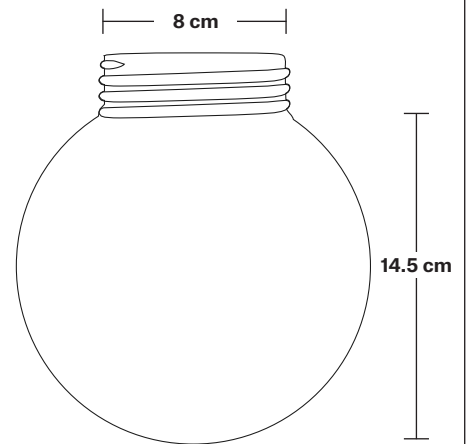

Brooklyn Outdoor & Bathroom Flush Mount - Globe Glass

Product Code: BR-IP65-FM-GLG

H: 31.5 cm x W: 15 cm x D: 15 cm

SPECIFICATIONS

We meet all UK and EU lighting and safety regulations.

Our products are hand finished to ensure an authentic vintage look and therefore they may vary slightly from those shown in the images.

IP rating: IP65 with glass.

DIMENSIONS

Holder Diameter: 6 cm / 2.5"

Holder Height: 17 cm / 6.6"

Ceiling Rose Diameter: 13.5 cm / 5.3"

Ceiling Rose Height: 3 cm / 1.2"

Brooklyn Outdoor & Bathroom Flush Mount Holder - Globe Glass

Product Code: BR-IP65-FMH-GLG

H: 17 cm x W: 13.5 cm x D: 13.5 cm

SPECIFICATIONS

We meet all UK and EU lighting and safety regulations.

Our products are hand finished to ensure an authentic vintage look and therefore they may vary slightly from those shown in the images.

Ceiling rose: Pewter.

IP rating: IP65 with glass.

DIMENSIONS

Holder Diameter: 6 cm / 2.5"

Holder Height: 17 cm / 6.6"

Ceiling Rose Diameter: 13.5 cm / 5.3"

Ceiling Rose Height: 3 cm / 1.2"

Brooklyn Outdoor & Bathroom Flush Mount - Brass - Globe Glass