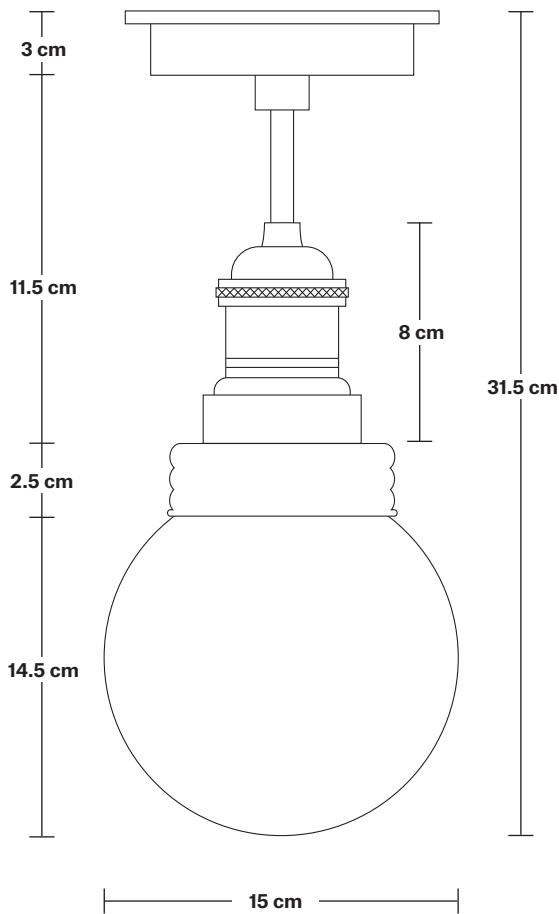

Brooklyn Outdoor & Bathroom Flush Mount - Globe Glass

Product Code: BR-IP65-FM-GLG

H: 31.5 cm x W: 15 cm x D: 15 cm

SPECIFICATIONS

We meet all UK and EU lighting and safety regulations.

Our products are hand finished to ensure an authentic vintage look and therefore they may vary slightly from those shown in the images.

IP rating: IP65 with glass.

DIMENSIONS

Holder Diameter: 6 cm / 2.5"

Holder Height: 17 cm / 6.6"

Ceiling Rose Diameter: 13.5 cm / 5.3"

Ceiling Rose Height: 3 cm / 1.2"

Brooklyn Outdoor & Bathroom Flush Mount Holder - Globe Glass

Product Code: BR-IP65-FMH-GLG

H: 17 cm x W: 13.5 cm x D: 13.5 cm

SPECIFICATIONS

We meet all UK and EU lighting and safety regulations.

Our products are hand finished to ensure an authentic vintage look and therefore they may vary slightly from those shown in the images.

Ceiling rose: Pewter.

IP rating: IP65 with glass.

DIMENSIONS

Holder Diameter: 6 cm / 2.5"

Holder Height: 17 cm / 6.6"

Ceiling Rose Diameter: 13.5 cm / 5.3"

Ceiling Rose Height: 3 cm / 1.2"

Brooklyn Outdoor & Bathroom Flush Mount - Brass - Globe Glass