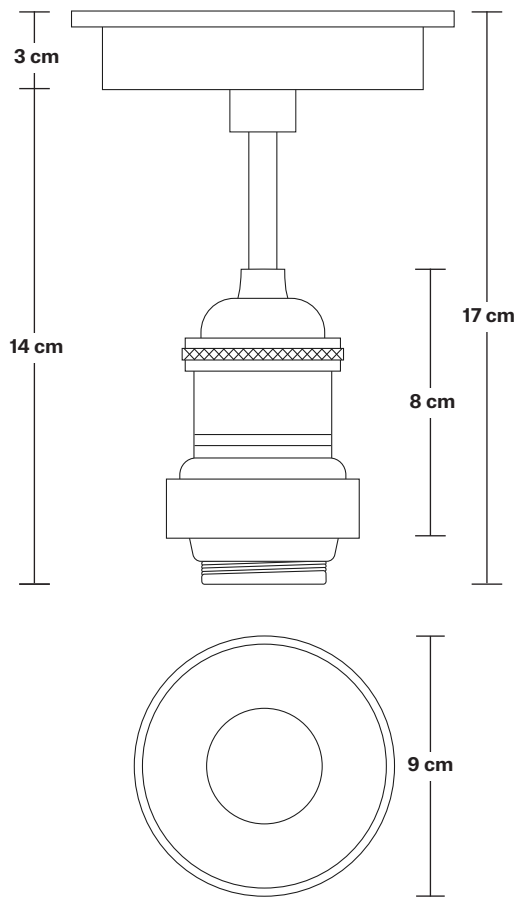

Brooklyn Outdoor & Bathroom Flush Mount - Globe Glass

Product Code: BR-IP65-FM-GLG

H: 31.5 cm x W: 15 cm x D: 15 cm

SPECIFICATIONS

We meet all UK and EU lighting and safety regulations.

Our products are hand finished to ensure an authentic vintage look and therefore they may vary slightly from those shown in the images.

IP rating: IP65 with glass.

DIMENSIONS

Holder Diameter: 6 cm / 2.5"

Holder Height: 17 cm / 6.6"

Ceiling Rose Diameter: 13.5 cm / 5.3"

Ceiling Rose Height: 3 cm / 1.2"

Brooklyn Outdoor & Bathroom Flush Mount Holder - Globe Glass

Product Code: BR-IP65-FMH-GLG

H: 17 cm x W: 13.5 cm x D: 13.5 cm

SPECIFICATIONS

We meet all UK and EU lighting and safety regulations.

Our products are hand finished to ensure an authentic vintage look and therefore they may vary slightly from those shown in the images.

Ceiling rose: Pewter.

IP rating: IP65 with glass.

DIMENSIONS

Holder Diameter: 6 cm / 2.5"

Holder Height: 17 cm / 6.6"

Ceiling Rose Diameter: 13.5 cm / 5.3"

Ceiling Rose Height: 3 cm / 1.2"

Brooklyn Outdoor & Bathroom Flush Mount - Brass - Globe Glass