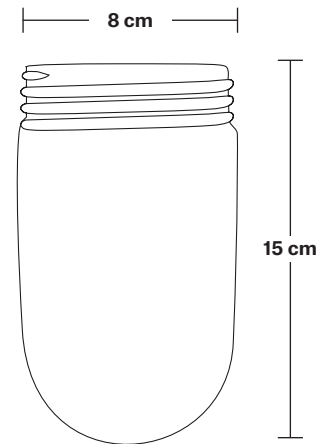

Brooklyn Outdoor & Bathroom Flush Mount

Product Code: BR-IP65-FM

H: 32 cm x W: 13.5 cm x D: 13.5 cm

SPECIFICATIONS

We meet all UK and EU lighting and safety regulations.

Our products are hand finished to ensure an authentic vintage look and therefore they may vary slightly from those shown in the images.

IP rating: IP65 with glass.

DIMENSIONS

Holder Diameter: 6 cm / 2.5"

Holder Height: 17 cm / 6.6"

Ceiling Rose Diameter: 13.5 cm / 5.3"

Ceiling Rose Height: 3 cm / 1.2"

Brooklyn Outdoor & Bathroom Flush Mount Holder

Product Code: BR-IP65-FMH

H: 17 cm x W: 13.5 cm x D: 13.5 cm

SPECIFICATIONS

We meet all UK and EU lighting and safety regulations.

Our products are hand finished to ensure an authentic vintage look and therefore they may vary slightly from those shown in the images.

Ceiling rose: Pewter.

IP rating: IP65 with glass.

DIMENSIONS

Holder Diameter: 6 cm / 2.5"

Holder Height: 17 cm / 6.6"

Ceiling Rose Diameter: 13.5 cm / 5.3"

Ceiling Rose Height: 3 cm / 1.2"

Brooklyn Outdoor & Bathroom Flush Mount - Brass