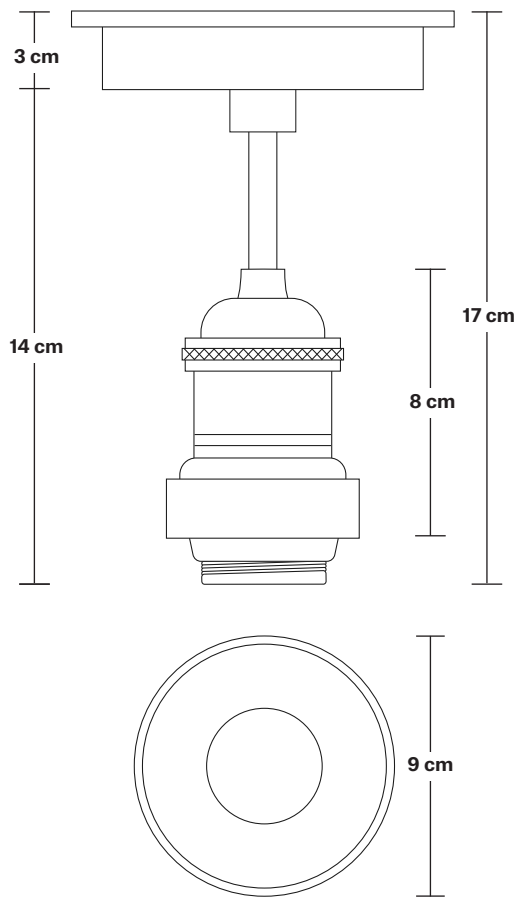

Brooklyn Outdoor & Bathroom Flush Mount

Product Code: BR-IP65-FM

H: 32 cm x W: 13.5 cm x D: 13.5 cm

SPECIFICATIONS

We meet all UK and EU lighting and safety regulations.

Our products are hand finished to ensure an authentic vintage look and therefore they may vary slightly from those shown in the images.

IP rating: IP65 with glass.

DIMENSIONS

Holder Diameter: 6 cm / 2.5"

Holder Height: 17 cm / 6.6"

Ceiling Rose Diameter: 13.5 cm / 5.3"

Ceiling Rose Height: 3 cm / 1.2"

Brooklyn Outdoor & Bathroom Flush Mount Holder

Product Code: BR-IP65-FMH

H: 17 cm x W: 13.5 cm x D: 13.5 cm

SPECIFICATIONS

We meet all UK and EU lighting and safety regulations.

Our products are hand finished to ensure an authentic vintage look and therefore they may vary slightly from those shown in the images.

Ceiling rose: Pewter.

IP rating: IP65 with glass.

DIMENSIONS

Holder Diameter: 6 cm / 2.5"

Holder Height: 17 cm / 6.6"

Ceiling Rose Diameter: 13.5 cm / 5.3"

Ceiling Rose Height: 3 cm / 1.2"

Brooklyn Outdoor & Bathroom Flush Mount - Brass