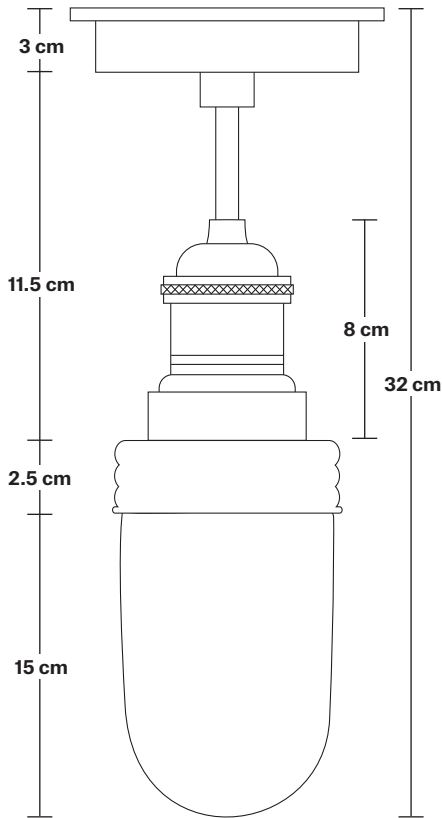

Brooklyn Outdoor & Bathroom Flush Mount

Product Code: BR-IP65-FM

H: 32 cm x W: 13.5 cm x D: 13.5 cm

SPECIFICATIONS

We meet all UK and EU lighting and safety regulations.

Our products are hand finished to ensure an authentic vintage look and therefore they may vary slightly from those shown in the images.

IP rating: IP65 with glass.

DIMENSIONS

Holder Diameter: 6 cm / 2.5"

Holder Height: 17 cm / 6.6"

Ceiling Rose Diameter: 13.5 cm / 5.3"

Ceiling Rose Height: 3 cm / 1.2"

Brooklyn Outdoor & Bathroom Flush Mount Holder

Product Code: BR-IP65-FMH

H: 17 cm x W: 13.5 cm x D: 13.5 cm

SPECIFICATIONS

We meet all UK and EU lighting and safety regulations.

Our products are hand finished to ensure an authentic vintage look and therefore they may vary slightly from those shown in the images.

Ceiling rose: Pewter.

IP rating: IP65 with glass.

DIMENSIONS

Holder Diameter: 6 cm / 2.5"

Holder Height: 17 cm / 6.6"

Ceiling Rose Diameter: 13.5 cm / 5.3"

Ceiling Rose Height: 3 cm / 1.2"

Brooklyn Outdoor & Bathroom Flush Mount - Brass