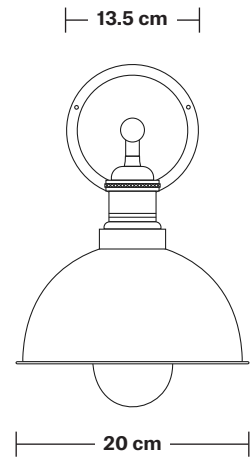

Brooklyn Outdoor & Bathroom Dome Wall Light - 8 Inch

Product Code: BR-IP65-DWL8

H: 32.5 cm W: 20 cm D: 27 cm

SPECIFICATIONS

We meet all UK and EU lighting and safety regulations.

Our products are hand finished to ensure an authentic vintage look and therefore they may vary slightly from those shown in the images.

Wall mount screws not included.

Holders available: Brass, Pewter, Copper.

IP rating: IP65 with glass

DIMENSIONS

Shade Diameter: 20 cm / 8"

Shade Height (no holder): 10 cm / 4"

Holder Diameter: 6 cm / 2.5"

Holder Height: 16 cm / 6.2"

Wall Rose Diameter: 13.5 cm / 5.3"

Wall Rose Height: 3 cm / 1.2"

INDUSTVILLE

Brooklyn Outdoor & Bathroom Wall Light Holder

Product Code: BR-IP65-WLH

H: 16.5 cm x W: 13.5 cm x D: 25 cm

SPECIFICATIONS

We meet all UK and EU lighting and safety regulations.

Holder Height: 16.5 cm / 6.5"

Wall Rose Diameter: 13.5 cm / 5.3"

Wall Rose Depth: 3 cm / 1.2"

Dome - 8 Inch - Shade Only

Product Code: D8-SO

H: 10 cm x W: 20 cm x D: 20 cm

SPECIFICATIONS

We meet all UK and EU lighting and safety regulations.