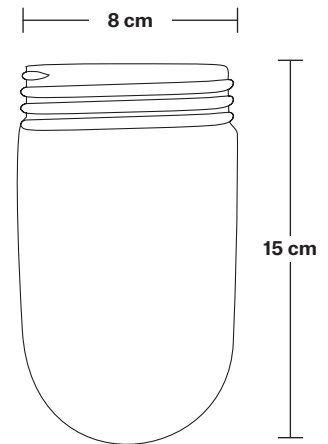

Brooklyn Outdoor & Bathroom Dome Wall Light - 8 Inch

Product Code: BR-IP65-DWL8

H: 32.5 cm W: 20 cm D: 27 cm

SPECIFICATIONS

We meet all UK and EU lighting and safety regulations.

Our products are hand finished to ensure an authentic vintage look and therefore they may vary slightly from those shown in the images.

Wall mount screws not included.

Holders available: Brass, Pewter, Copper.

IP rating: IP65 with glass

DIMENSIONS

Shade Diameter: 20 cm / 8"

Shade Height (no holder): 10 cm / 4"

Holder Diameter: 6 cm / 2.5"

Holder Height: 16 cm / 6.2"

Wall Rose Diameter: 13.5 cm / 5.3"

Wall Rose Height: 3 cm / 1.2"

INDUSTVILLE

Brooklyn Outdoor & Bathroom Wall Light Holder

Product Code: BR-IP65-WLH

H: 16.5 cm x W: 13.5 cm x D: 25 cm

SPECIFICATIONS

We meet all UK and EU lighting and safety regulations.

Holder Height: 16.5 cm / 6.5"

Wall Rose Diameter: 13.5 cm / 5.3"

Wall Rose Depth: 3 cm / 1.2"

Dome - 8 Inch - Shade Only

Product Code: D8-SO

H: 10 cm x W: 20 cm x D: 20 cm

SPECIFICATIONS

We meet all UK and EU lighting and safety regulations.