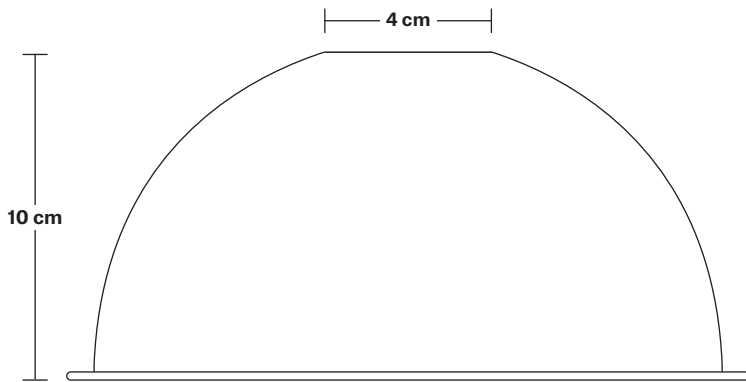

Wall mount screws not included.

Holders available: Brass, Pewter, Copper.

IP rating: IP65 with glass

DIMENSIONS

Shade Diameter: 20 cm / 8"

Shade Height (no holder): 10 cm / 4"

Holder Diameter: 6 cm / 2.5"

Holder Height: 16 cm / 6.2"

Wall Rose Diameter: 13.5 cm / 5.3"

Wall Rose Height: 3 cm / 1.2"

INDUSTVILLE

Brooklyn Outdoor & Bathroom Wall Light Holder

Product Code: BR-IP65-WLH

H: 16.5 cm x W: 13.5 cm x D: 25 cm

SPECIFICATIONS

We meet all UK and EU lighting and safety regulations.

Holder Height: 16.5 cm / 6.5"

Wall Rose Diameter: 13.5 cm / 5.3"

Wall Rose Depth: 3 cm / 1.2"

Dome - 8 Inch - Shade Only

Product Code: D8-SO

H: 10 cm x W: 20 cm x D: 20 cm

SPECIFICATIONS

We meet all UK and EU lighting and safety regulations.

DIMENSIONS

Shade Diameter: 20 cm / 8"

Shade Height: 10 cm / 4"

Brooklyn Outdoor & Bathroom Dome Wall Light - 8 Inch - Pewter & Brass

Brooklyn Outdoor & Bathroom Dome Wall Light - 8 Inch - Pewter & Brass

Brooklyn Outdoor & Bathroom Dome Wall Light - 8 Inch - Pewter & Brass - Brass Holder