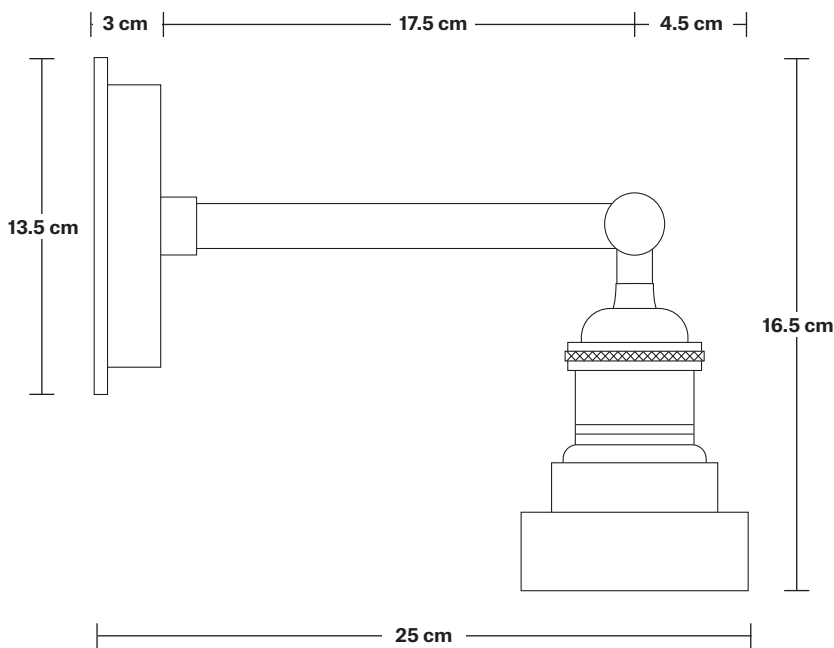

Brooklyn Outdoor & Bathroom Dome Wall Light - 8 Inch

Product Code: BR-IP65-DWL8

H: 32.5 cm W: 20 cm D: 27 cm

SPECIFICATIONS

We meet all UK and EU lighting and safety regulations.

Our products are hand finished to ensure an authentic vintage look and therefore they may vary slightly from those shown in the images.

Wall mount screws not included.

Holders available: Brass, Pewter, Copper.

IP rating: IP65 with glass

DIMENSIONS

Shade Diameter: 20 cm / 8"

Shade Height (no holder): 10 cm / 4"

Holder Diameter: 6 cm / 2.5"

Holder Height: 16 cm / 6.2"

Wall Rose Diameter: 13.5 cm / 5.3"

Wall Rose Height: 3 cm / 1.2"

INDUSTVILLE

Brooklyn Outdoor & Bathroom Wall Light Holder

Product Code: BR-IP65-WLH

H: 16.5 cm x W: 13.5 cm x D: 25 cm

SPECIFICATIONS

We meet all UK and EU lighting and safety regulations.

Holder Height: 16.5 cm / 6.5"

Wall Rose Diameter: 13.5 cm / 5.3"

Wall Rose Depth: 3 cm / 1.2"

Dome - 8 Inch - Shade Only

Product Code: D8-SO

H: 10 cm x W: 20 cm x D: 20 cm

SPECIFICATIONS

We meet all UK and EU lighting and safety regulations.