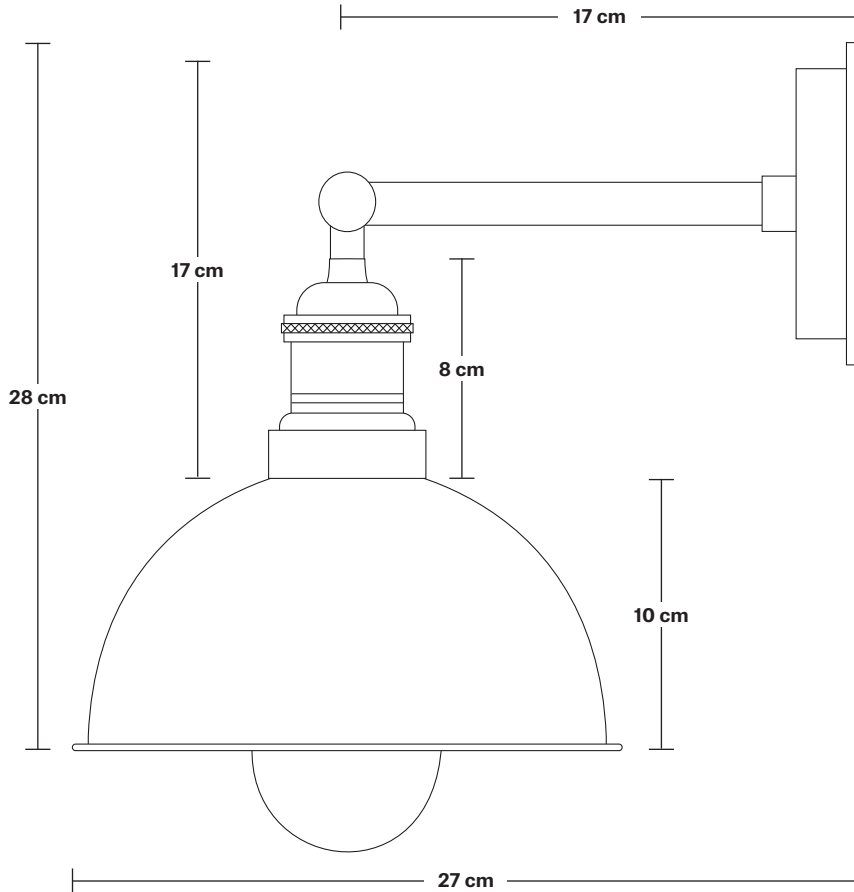

Brooklyn Outdoor & Bathroom Dome Wall Light - 8 Inch

Product Code: BR-IP65-DWL8

H: 32.5 cm W: 20 cm D: 27 cm

SPECIFICATIONS

We meet all UK and EU lighting and safety regulations.

Our products are hand finished to ensure an authentic vintage look and therefore they may vary slightly from those shown in the images.

Wall mount screws not included.

Holders available: Brass, Pewter, Copper.

IP rating: IP65 with glass

DIMENSIONS

Shade Diameter: 20 cm / 8"

Shade Height (no holder): 10 cm / 4"

Holder Diameter: 6 cm / 2.5"

Holder Height: 16 cm / 6.2"

Wall Rose Diameter: 13.5 cm / 5.3"

Wall Rose Height: 3 cm / 1.2"

INDUSTVILLE

Brooklyn Outdoor & Bathroom Wall Light Holder

Product Code: BR-IP65-WLH

H: 16.5 cm x W: 13.5 cm x D: 25 cm

SPECIFICATIONS

We meet all UK and EU lighting and safety regulations.

Holder Height: 16.5 cm / 6.5"

Wall Rose Diameter: 13.5 cm / 5.3"

Wall Rose Depth: 3 cm / 1.2"

Dome - 8 Inch - Shade Only

Product Code: D8-SO

H: 10 cm x W: 20 cm x D: 20 cm

SPECIFICATIONS

We meet all UK and EU lighting and safety regulations.