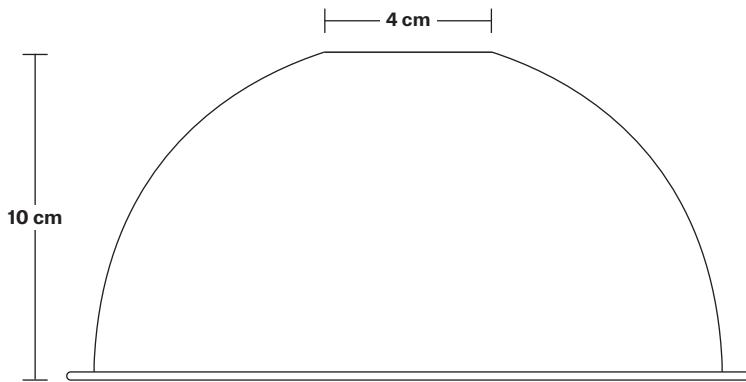

Wall mount screws not included.

Holders available: Brass, Pewter, Copper.

IP rating: IP65 with glass

DIMENSIONS

Shade Diameter: 20 cm / 8"

Shade Height (no holder): 10 cm / 4"

Holder Diameter: 6 cm / 2.5"

Holder Height: 16 cm / 6.2"

Wall Rose Diameter: 13.5 cm / 5.3"

Wall Rose Height: 3 cm / 1.2"

INDUSTVILLE

Brooklyn Outdoor & Bathroom Wall Light Holder

Product Code: BR-IP65-WLH

H: 16.5 cm x W: 13.5 cm x D: 25 cm

SPECIFICATIONS

We meet all UK and EU lighting and safety regulations.

Holder Height: 16.5 cm / 6.5"

Wall Rose Diameter: 13.5 cm / 5.3"

Wall Rose Depth: 3 cm / 1.2"

Dome - 8 Inch - Shade Only

Product Code: D8-SO

H: 10 cm x W: 20 cm x D: 20 cm

SPECIFICATIONS

We meet all UK and EU lighting and safety regulations.

DIMENSIONS

Shade Diameter: 20 cm / 8"

Shade Height: 10 cm / 4"

Brooklyn Outdoor & Bathroom Dome Wall Light - 8 Inch - Brass

Brooklyn Outdoor & Bathroom Dome Wall Light - 8 Inch - Brass

Brooklyn Outdoor & Bathroom Dome Wall Light - 8 Inch - Brass - Brass Holder