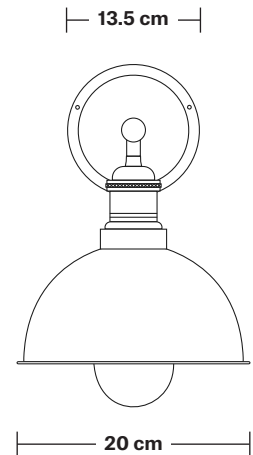

Brooklyn Outdoor & Bathroom Dome Wall Light - 8 Inch

Product Code: BR-IP65-DWL8

H: 32.5 cm W: 20 cm D: 27 cm

SPECIFICATIONS

We meet all UK and EU lighting and safety regulations.

Our products are hand finished to ensure an authentic vintage look and therefore they may vary slightly from those shown in the images.

Wall mount screws not included.

Holders available: Brass, Pewter, Copper.

IP rating: IP65 with glass

DIMENSIONS

Shade Diameter: 20 cm / 8"

Shade Height (no holder): 10 cm / 4"

Holder Diameter: 6 cm / 2.5"

Holder Height: 16 cm / 6.2"

Wall Rose Diameter: 13.5 cm / 5.3"

Wall Rose Height: 3 cm / 1.2"

INDUSTVILLE

Brooklyn Outdoor & Bathroom Wall Light Holder

Product Code: BR-IP65-WLH

H: 16.5 cm x W: 13.5 cm x D: 25 cm

SPECIFICATIONS

We meet all UK and EU lighting and safety regulations.

Holder Height: 16.5 cm / 6.5"

Wall Rose Diameter: 13.5 cm / 5.3"

Wall Rose Depth: 3 cm / 1.2"

Dome - 8 Inch - Shade Only

Product Code: D8-SO

H: 10 cm x W: 20 cm x D: 20 cm

SPECIFICATIONS

We meet all UK and EU lighting and safety regulations.