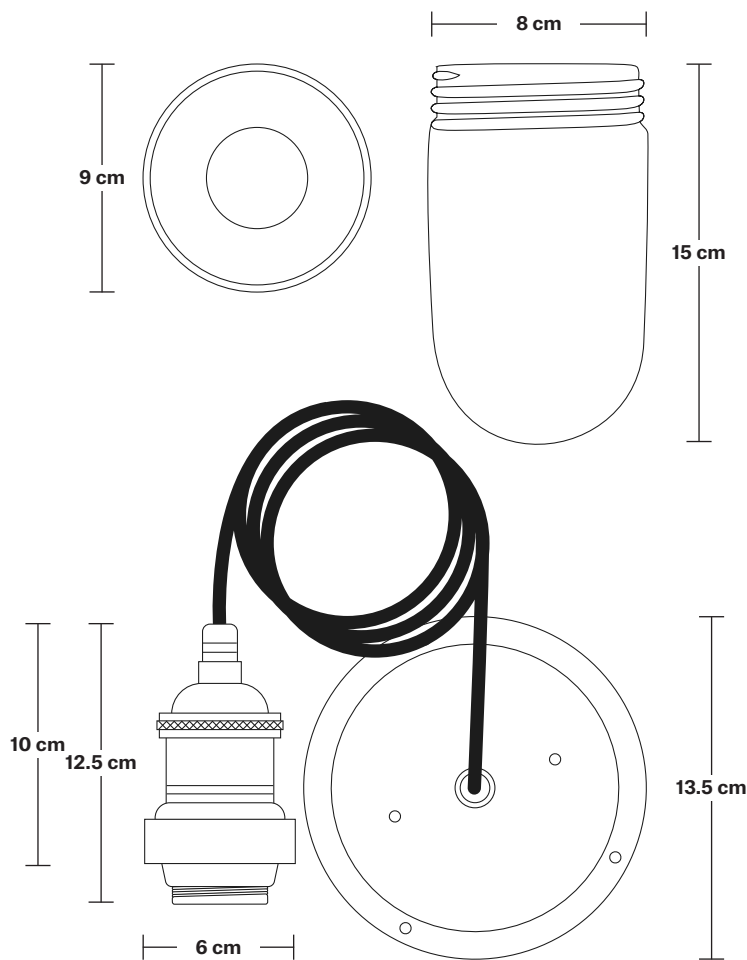

Brooklyn Outdoor & Bathroom Dome Pendant - 8 Inch

Product Code: BR-IP65-DP8

H: 25.5 cm x W: 20 cm x D: 20 cm

SPECIFICATIONS

We meet all UK and EU lighting and safety regulations.

Our products are hand finished to ensure an authentic vintage look and therefore they may vary slightly from those shown in the images.

Holder Diameter: 6 cm / 2.5"

Holder Height: 12.5 cm / 4.3"

Ceiling Rose Diameter: 13.5 cm / 5.3"

Ceiling Rose Height: 3 cm / 1.2"

INDUSTVILLE

Brooklyn Outdoor & Bathroom Cord Set ES E27 Bulb Holder

Product Code: BR-IP65-CS

H: 115.5 cm x W: 13.5 cm x D: 13.5 cm

SPECIFICATIONS

We meet all UK and EU lighting and safety regulations.

Our products are hand finished to ensure an authentic vintage look and therefore they may vary slightly from those shown in the images.

DIMENSIONS

Bulb Holder Diameter: 6 cm / 2.5"

Bulb Holder Height: 12.5 cm / 4.3"

Ceiling Rose Diameter: 13.5 cm / 5.3"

Ceiling Rose Height: 3 cm / 1.2"

Full Drop: 115.5 cm / 45.5"

Dome - 8 Inch - Shade Only

Product Code: D8-SO