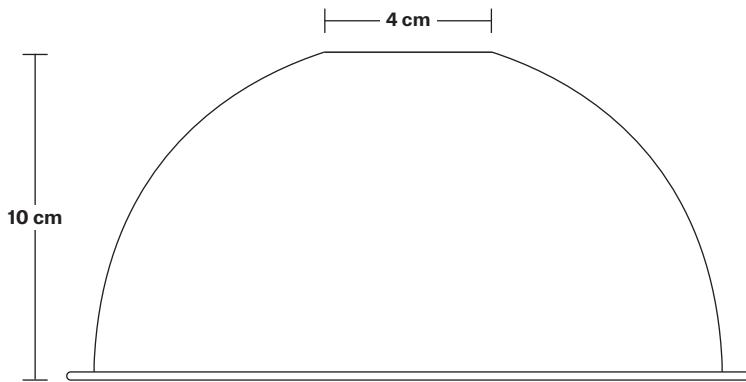

H: 115.5 cm x W: 13.5 cm x D: 13.5 cm

SPECIFICATIONS

We meet all UK and EU lighting and safety regulations.

Our products are hand finished to ensure an authentic vintage look and therefore they may vary slightly from those shown in the images.

DIMENSIONS

Bulb Holder Diameter: 6 cm / 2.5"

Bulb Holder Height: 12.5 cm / 4.3"

Ceiling Rose Diameter: 13.5 cm / 5.3"

Ceiling Rose Height: 3 cm / 1.2"

Full Drop: 115.5 cm / 45.5"

Dome - 8 Inch - Shade Only

Product Code: D8-SO

H: 10 cm x W: 20 cm x D: 20 cm

SPECIFICATIONS

We meet all UK and EU lighting and safety regulations.

Our products are hand finished to ensure an authentic vintage look and therefore they may vary slightly from those shown in the images.

Shade weight: 0.4 kg

INFORMATION

Finishes: Brass, Pewter, Copper, Copper & Pewter, Brass & Pewter.

DIMENSIONS

Shade Diameter: 20 cm / 8"

Shade Height: 10 cm / 4"

Brooklyn Outdoor & Bathroom Dome Pendant - 8 Inch - Pewter & Copper