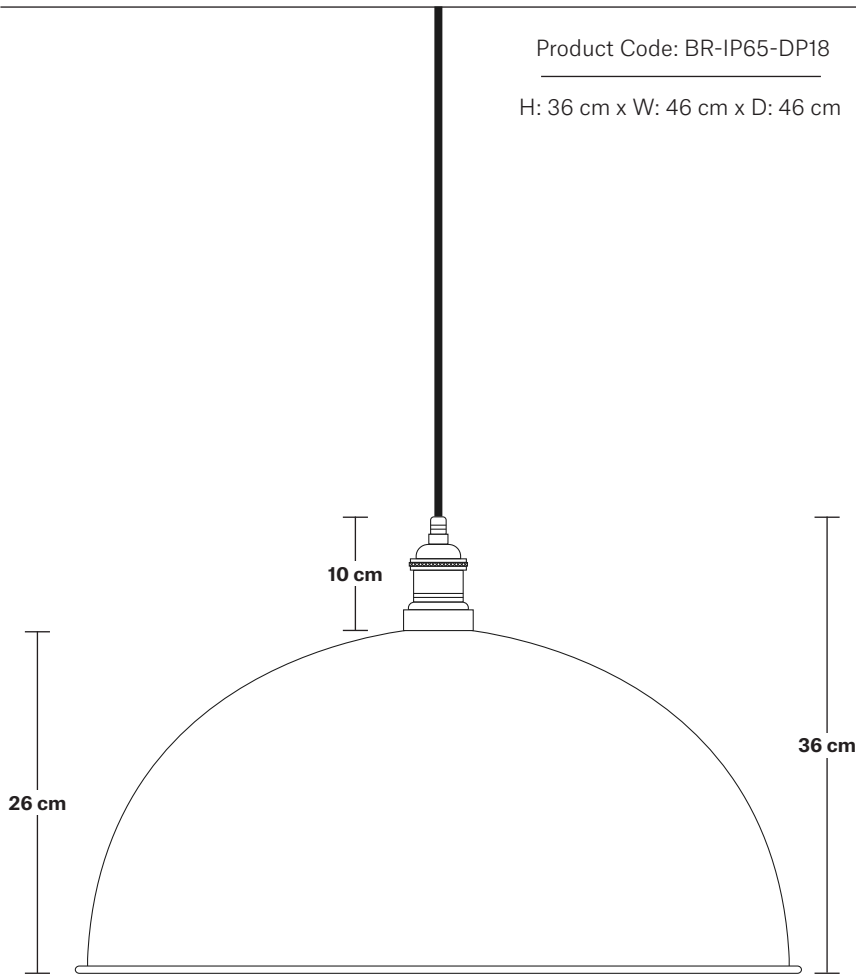

Brooklyn Outdoor & Bathroom Dome Pendant - 18 Inch

Product Code: BR-IP65-DP18

H: 36 cm x W: 46 cm x D: 46 cm

SPECIFICATIONS

We meet all UK and EU lighting and safety regulations.

Our products are hand finished to ensure an authentic vintage look and therefore they may vary slightly from those shown in the images.

Wall mount screws not included.

Holders available: Brass, Pewter, Copper.

Flex: 1m Black Round Plastic Flex.

Ceiling rose: Pewter.

IP rating: IP65 with glass

DIMENSIONS

Shade Diameter: 46 cm / 18"

Shade Height (no holder): 26 cm / 10"

Holder Diameter: 6 cm / 2.5"

Holder Height: 12.5 cm / 4.3"

Ceiling Rose Diameter: 13.5 cm / 5.3"

Ceiling Rose Height: 3 cm / 1.2"

Brooklyn Outdoor & Bathroom Cord Set ES E27 Bulb Holder

Product Code: BR-IP65-CS

DIMENSIONS

Bulb Holder Diameter: 6 cm / 2.5"

Bulb Holder Height: 12.5 cm / 4.3"

Ceiling Rose Diameter: 13.5 cm / 5.3"

Ceiling Rose Height: 3 cm / 1.2"

Full Drop: 115.5 cm / 45.5"

Brooklyn Outdoor & Bathroom Cord Set ES E27 Bulb Holder - Globe Glass