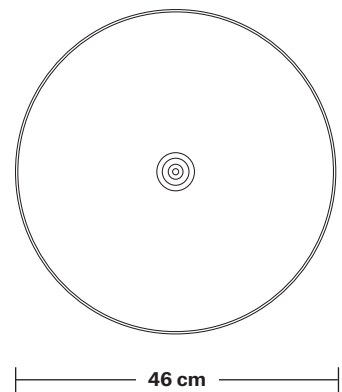

DIMENSIONS

Bulb Holder Diameter: 6 cm / 2.5"

Bulb Holder Height: 12.5 cm / 4.3"

Ceiling Rose Diameter: 13.5 cm / 5.3"

Ceiling Rose Height: 3 cm / 1.2"

Full Drop: 115.5 cm / 45.5"

Brooklyn Outdoor & Bathroom Cord Set ES E27 Bulb Holder - Globe Glass

DIMENSIONS

Bulb Holder Diameter: 6 cm / 2.5"

Bulb Holder Height: 12.5 cm / 4.3"

Ceiling Rose Diameter: 13.5 cm / 5.3"

Ceiling Rose Height: 3 cm / 1.2"

Full Drop: 115.5 cm / 45.5"

Dome - 18 Inch - Shade Only

Product Code: D18-SO

H: 26 cm x W: 46 cm x D: 46 cm

SPECIFICATIONS

We meet all UK and EU lighting and safety regulations.

Our products are hand finished to ensure an authentic vintage look and therefore they may vary slightly from those shown in the images.

Shade weight: 1.4 kg

INFORMATION

Finishes: Pewter, Pewter & Copper.

DIMENSIONS

Shade Diameter: 46 cm / 18"

Shade Height (no holder): 26 cm / 10"

Brooklyn Outdoor & Bathroom Dome Pendant - 18 Inch - Pewter & Copper