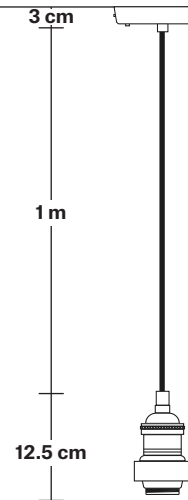

Holder Diameter: 6 cm / 2.5"

Holder Height: 12.5 cm / 4.3"

Ceiling Rose Diameter: 13.5 cm / 5.3"

Ceiling Rose Height: 3 cm / 1.2"

Brooklyn Outdoor & Bathroom Cord Set ES E27 Bulb Holder

Product Code: BR-IP65-CS

H: 115.5 cm x W: 13.5 cm x D: 13.5 cm

SPECIFICATIONS

We meet all UK and EU lighting and safety regulations.

Our products are hand finished to ensure an authentic vintage look and therefore they may vary slightly from those shown in the images.

DIMENSIONS

Bulb Holder Diameter: 6 cm / 2.5"

Bulb Holder Height: 12.5 cm / 4.3"

Ceiling Rose Diameter: 13.5 cm / 5.3"

Ceiling Rose Height: 3 cm / 1.2"

Full Drop: 115.5 cm / 45.5"

Brooklyn Outdoor & Bathroom Cord Set ES E27 Bulb Holder - Globe Glass

DIMENSIONS

Bulb Holder Diameter: 6 cm / 2.5"

Bulb Holder Height: 12.5 cm / 4.3"

Ceiling Rose Diameter: 13.5 cm / 5.3"

Ceiling Rose Height: 3 cm / 1.2"

Full Drop: 115.5 cm / 45.5"

Dome - 18 Inch - Shade Only