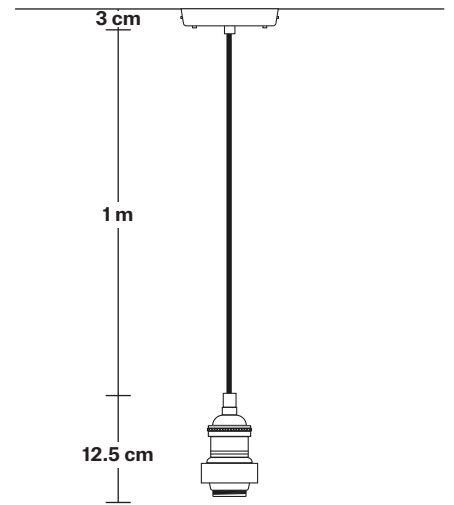

Brooklyn Outdoor & Bathroom Cord Set ES E27 Bulb Holder - Globe Glass

Product Code: BR-IP65-CS-GLG

H: 115.5 cm x W: 15 cm x D: 15 cm

SPECIFICATIONS

We meet all UK and EU lighting and safety regulations.

Our products are hand finished to ensure an authentic vintage look and therefore they may vary slightly from those shown in the images.

Bulb required: Standard screw (E27) fitting, max 40W.

Weight: 0.8 kg

INFORMATION

Finishes: Brass, Pewter, Copper.

Ready to be installed, installation required.

Wall mount screws not included.

IP rating: IP65 with glass.

DIMENSIONS

Bulb Holder Diameter: 6 cm / 2.5"

Bulb Holder Height: 12.5 cm / 4.3"

Ceiling Rose Diameter: 13.5 cm / 5.3"

Ceiling Rose Height: 3 cm / 1.2"

Full Drop: 115.5 cm / 45.5"