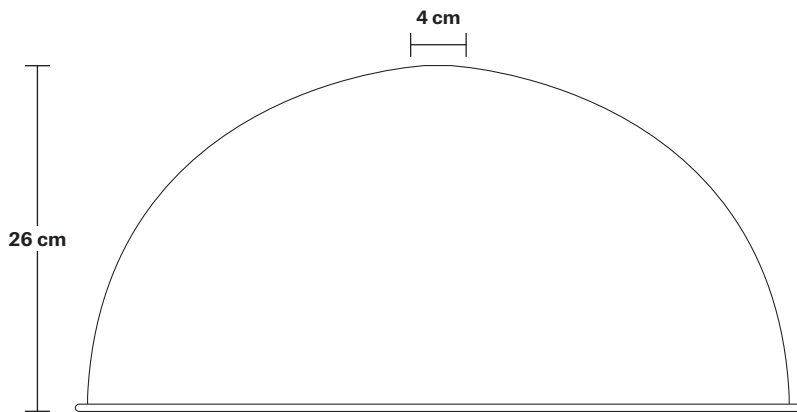

DIMENSIONS

Bulb Holder Diameter: 6 cm / 2.5"

Bulb Holder Height: 12.5 cm / 4.3"

Ceiling Rose Diameter: 13.5 cm / 5.3"

Ceiling Rose Height: 3 cm / 1.2"

Full Drop: 115.5 cm / 45.5"

Brooklyn Outdoor & Bathroom Cord Set ES E27 Bulb Holder - Globe Glass

DIMENSIONS

Bulb Holder Diameter: 6 cm / 2.5"

Bulb Holder Height: 12.5 cm / 4.3"

Ceiling Rose Diameter: 13.5 cm / 5.3"

Ceiling Rose Height: 3 cm / 1.2"

Full Drop: 115.5 cm / 45.5"

Dome - 18 Inch - Shade Only

Product Code: D18-SO

H: 26 cm x W: 46 cm x D: 46 cm

SPECIFICATIONS

We meet all UK and EU lighting and safety regulations.

Our products are hand finished to ensure an authentic vintage look and therefore they may vary slightly from those shown in the images.

Shade weight: 1.4 kg

INFORMATION

Finishes: Pewter, Pewter & Copper.

DIMENSIONS

Shade Diameter: 46 cm / 18"

Shade Height (no holder): 26 cm / 10"

Brooklyn Outdoor & Bathroom Dome Pendant - 18 Inch - Pewter & Copper