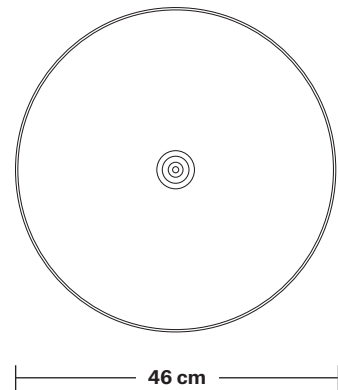

Brooklyn Outdoor & Bathroom Dome Pendant - 18 Inch

Product Code: BR-IP65-DP18

H: 36 cm x W: 46 cm x D: 46 cm

SPECIFICATIONS

We meet all UK and EU lighting and safety regulations.

Our products are hand finished to ensure an authentic vintage look and therefore they may vary slightly from those shown in the images.

Wall mount screws not included.

Holders available: Brass, Pewter, Copper.

Flex: 1m Black Round Plastic Flex.

Ceiling rose: Pewter.

IP rating: IP65 with glass

DIMENSIONS

Shade Diameter: 46 cm / 18"

Shade Height (no holder): 26 cm / 10"

H: 115.5 cm x W: 13.5 cm x D: 13.5 cm

SPECIFICATIONS

We meet all UK and EU lighting and safety regulations.

Our products are hand finished to ensure an authentic vintage look and therefore they may vary slightly from those shown in the images.

DIMENSIONS

Bulb Holder Diameter: 6 cm / 2.5"

Bulb Holder Height: 12.5 cm / 4.3"

Ceiling Rose Diameter: 13.5 cm / 5.3"

Ceiling Rose Height: 3 cm / 1.2"

Full Drop: 115.5 cm / 45.5"

Dome - 18 Inch - Shade Only