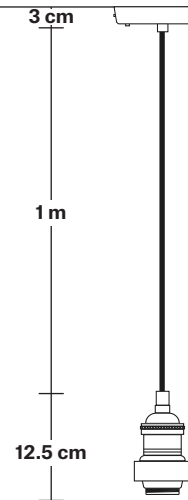

Holder Diameter: 6 cm / 2.5"

Holder Height: 12.5 cm / 4.3"

Ceiling Rose Diameter: 13.5 cm / 5.3"

Ceiling Rose Height: 3 cm / 1.2"

Brooklyn Outdoor & Bathroom Cord Set ES E27 Bulb Holder

Product Code: BR-IP65-CS

H: 115.5 cm x W: 13.5 cm x D: 13.5 cm

SPECIFICATIONS

We meet all UK and EU lighting and safety regulations.

Our products are hand finished to ensure an authentic vintage look and therefore they may vary slightly from those shown in the images.

DIMENSIONS

Bulb Holder Diameter: 6 cm / 2.5"

Bulb Holder Height: 12.5 cm / 4.3"

Ceiling Rose Diameter: 13.5 cm / 5.3"

Ceiling Rose Height: 3 cm / 1.2"

Full Drop: 115.5 cm / 45.5"

Brooklyn Outdoor & Bathroom Cord Set ES E27 Bulb Holder - Globe Glass

DIMENSIONS

Bulb Holder Diameter: 6 cm / 2.5"

Bulb Holder Height: 12.5 cm / 4.3"

Ceiling Rose Diameter: 13.5 cm / 5.3"

Ceiling Rose Height: 3 cm / 1.2"

Full Drop: 115.5 cm / 45.5"

Dome - 13 Inch - Shade Only