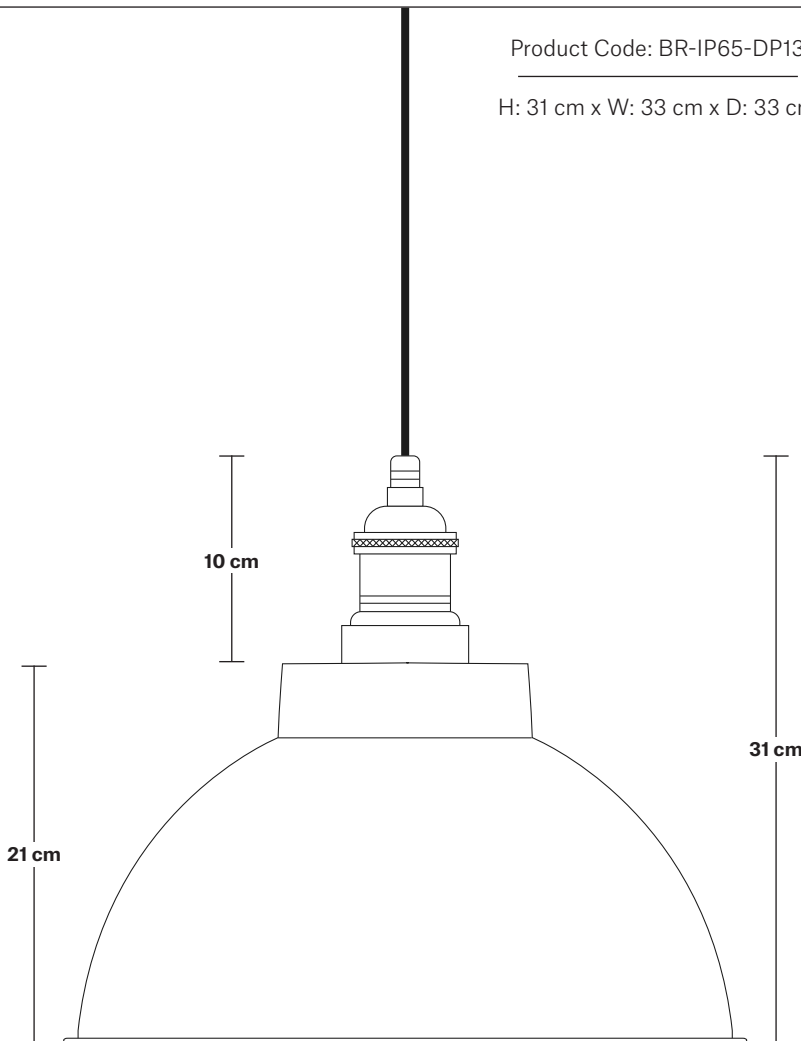

Brooklyn Outdoor & Bathroom Dome Pendant - 13 Inch

Product Code: BR-IP65-DP13

H: 31 cm x W: 33 cm x D: 33 cm

SPECIFICATIONS

We meet all UK and EU lighting and safety regulations.

Our products are hand finished to ensure an authentic vintage look and therefore they may vary slightly from those shown in the images.

Wall mount screws not included.

Holders available: Brass, Pewter, Copper.

Flex: 1m Black Round Plastic Flex.

Ceiling Rose: Pewter.

IP rating: IP65 with glass

DIMENSIONS

Shade Diameter: 33 cm / 13"

Shade Height (no holder): 21 cm / 8.3"

Holder Diameter: 6 cm / 2.5"

Holder Height: 12.5 cm / 4.3"

Ceiling Rose Diameter: 13.5 cm / 5.3"

Ceiling Rose Height: 3 cm / 1.2"

Brooklyn Outdoor & Bathroom Cord Set ES E27 Bulb Holder

Product Code: BR-IP65-CS

DIMENSIONS

Bulb Holder Diameter: 6 cm / 2.5"

Bulb Holder Height: 12.5 cm / 4.3"

Ceiling Rose Diameter: 13.5 cm / 5.3"

Ceiling Rose Height: 3 cm / 1.2"

Full Drop: 115.5 cm / 45.5"

Brooklyn Outdoor & Bathroom Cord Set ES E27 Bulb Holder - Globe Glass