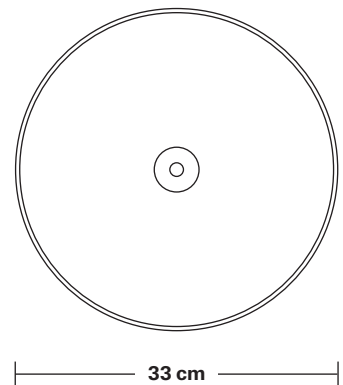

DIMENSIONS

Bulb Holder Diameter: 6 cm / 2.5"

Bulb Holder Height: 12.5 cm / 4.3"

Ceiling Rose Diameter: 13.5 cm / 5.3"

Ceiling Rose Height: 3 cm / 1.2"

Full Drop: 115.5 cm / 45.5"

Brooklyn Outdoor & Bathroom Cord Set ES E27 Bulb Holder - Globe Glass

DIMENSIONS

Bulb Holder Diameter: 6 cm / 2.5"

Bulb Holder Height: 12.5 cm / 4.3"

Ceiling Rose Diameter: 13.5 cm / 5.3"

Ceiling Rose Height: 3 cm / 1.2"

Full Drop: 115.5 cm / 45.5"

Dome - 13 Inch - Shade Only

Product Code: D13-SO

H: 21 cm x W: 33 cm x D: 33 cm

SPECIFICATIONS

We meet all UK and EU lighting and safety regulations.

Our products are hand finished to ensure an authentic vintage look and therefore they may vary slightly from those shown in the images.

Shade weight: 1.1kg

INFORMATION

Finishes: Brass, Pewter, Light Pewter, Copper, Copper & Pewter, Brass & Pewter.

DIMENSIONS

Shade Diameter: 33 cm / 13"

Shade Height (no holder): 21 cm / 8.3"

Brooklyn Outdoor & Bathroom Dome Pendant - 13 Inch - Copper