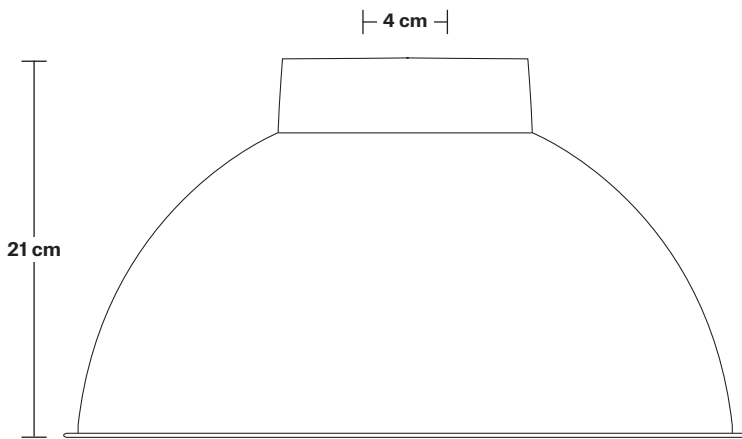

H: 115.5 cm x W: 13.5 cm x D: 13.5 cm

SPECIFICATIONS

We meet all UK and EU lighting and safety regulations.

Our products are hand finished to ensure an authentic vintage look and therefore they may vary slightly from those shown in the images.

DIMENSIONS

Bulb Holder Diameter: 6 cm / 2.5"

Bulb Holder Height: 12.5 cm / 4.3"

Ceiling Rose Diameter: 13.5 cm / 5.3"

Ceiling Rose Height: 3 cm / 1.2"

Full Drop: 115.5 cm / 45.5"

Brooklyn Outdoor & Bathroom Cord Set ES E27 Bulb Holder - Globe Glass

DIMENSIONS

Bulb Holder Diameter: 6 cm / 2.5"

Bulb Holder Height: 12.5 cm / 4.3"

Ceiling Rose Diameter: 13.5 cm / 5.3"

Ceiling Rose Height: 3 cm / 1.2"

Full Drop: 115.5 cm / 45.5"

Dome - 13 Inch - Shade Only

Product Code: D13-SO

H: 21 cm x W: 33 cm x D: 33 cm

SPECIFICATIONS

We meet all UK and EU lighting and safety regulations.

Our products are hand finished to ensure an authentic vintage look and therefore they may vary slightly from those shown in the images.