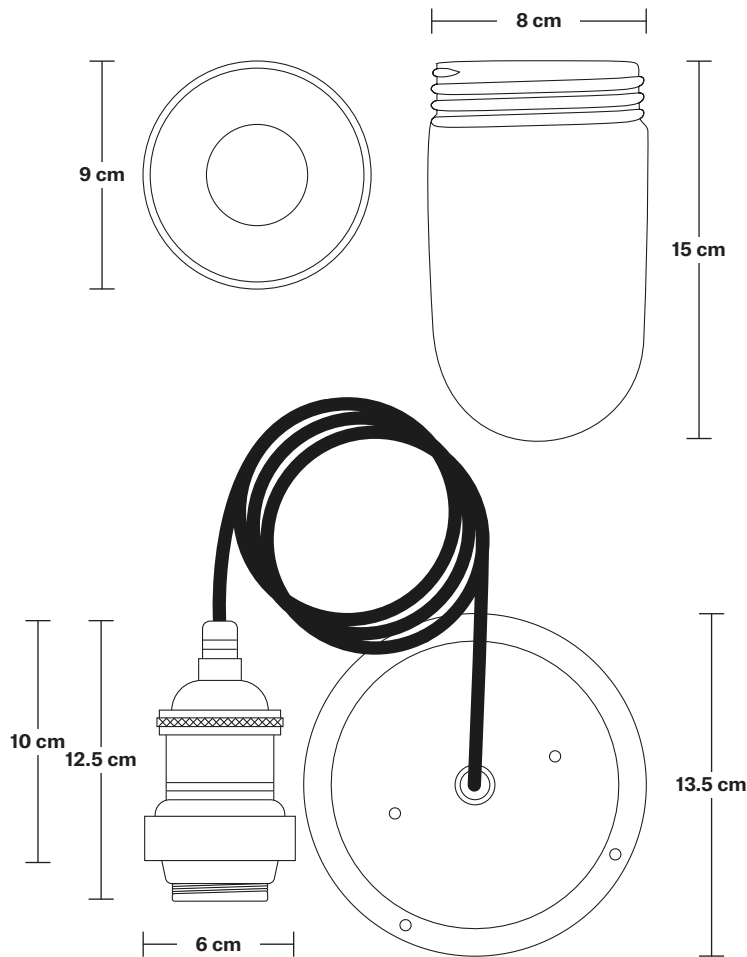

Wall mount screws not included.

Holders available: Brass, Pewter, Copper.

Flex: 1m Black Round Plastic Flex.

Ceiling Rose: Pewter.

IP rating: IP65 with glass

DIMENSIONS

Shade Diameter: 33 cm / 13"

Shade Height (no holder): 21 cm / 8.3"

Holder Diameter: 6 cm / 2.5"

Holder Height: 12.5 cm / 4.3"

Ceiling Rose Diameter: 13.5 cm / 5.3"

Ceiling Rose Height: 3 cm / 1.2"

Brooklyn Outdoor & Bathroom Cord Set ES E27 Bulb Holder

Product Code: BR-IP65-CS

H: 115.5 cm x W: 13.5 cm x D: 13.5 cm

SPECIFICATIONS

We meet all UK and EU lighting and safety regulations.

Our products are hand finished to ensure an authentic vintage look and therefore they may vary slightly from those shown in the images.

DIMENSIONS

Bulb Holder Diameter: 6 cm / 2.5"

Bulb Holder Height: 12.5 cm / 4.3"

Ceiling Rose Diameter: 13.5 cm / 5.3"

Ceiling Rose Height: 3 cm / 1.2"

Full Drop: 115.5 cm / 45.5"

Brooklyn Outdoor & Bathroom Cord Set ES E27 Bulb Holder - Globe Glass