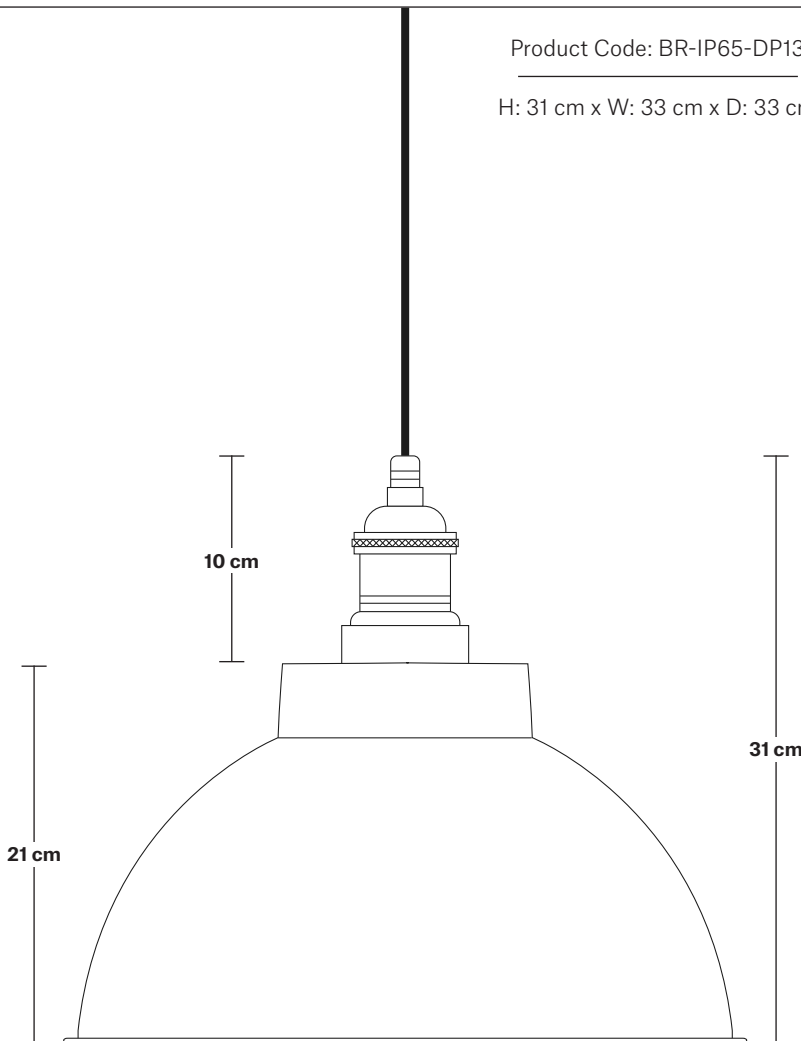

Brooklyn Outdoor & Bathroom Dome Pendant - 13 Inch

Product Code: BR-IP65-DP13

H: 31 cm x W: 33 cm x D: 33 cm

SPECIFICATIONS

We meet all UK and EU lighting and safety regulations.

Our products are hand finished to ensure an authentic vintage look and therefore they may vary slightly from those shown in the images.

Wall mount screws not included.

Holders available: Brass, Pewter, Copper.

Flex: 1m Black Round Plastic Flex.

Ceiling Rose: Pewter.

IP rating: IP65 with glass

DIMENSIONS

Shade Diameter: 33 cm / 13"

Shade Height (no holder): 21 cm / 8.3"

Holder Diameter: 6 cm / 2.5"

Holder Height: 12.5 cm / 4.3"

Ceiling Rose Diameter: 13.5 cm / 5.3"

Ceiling Rose Height: 3 cm / 1.2"

INDUSTVILLE

Brooklyn Outdoor & Bathroom Cord Set ES E27 Bulb Holder

Product Code: BR-IP65-CS

DIMENSIONS

Bulb Holder Diameter: 6 cm / 2.5"

Bulb Holder Height: 12.5 cm / 4.3"

Ceiling Rose Diameter: 13.5 cm / 5.3"

Ceiling Rose Height: 3 cm / 1.2"

Full Drop: 115.5 cm / 45.5"

INDUSTVILLE

Brooklyn Outdoor & Bathroom Cord Set ES E27 Bulb Holder - Globe Glass