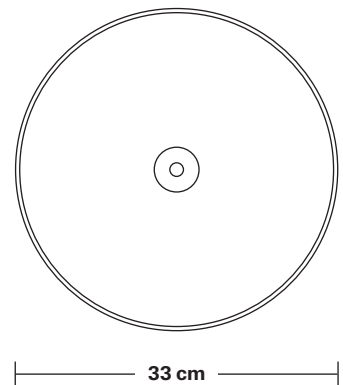

H: 115.5 cm x W: 13.5 cm x D: 13.5 cm

SPECIFICATIONS

We meet all UK and EU lighting and safety regulations.

Our products are hand finished to ensure an authentic vintage look and therefore they may vary slightly from those shown in the images.

DIMENSIONS

Bulb Holder Diameter: 6 cm / 2.5"

Bulb Holder Height: 12.5 cm / 4.3"

Ceiling Rose Diameter: 13.5 cm / 5.3"

Ceiling Rose Height: 3 cm / 1.2"

Full Drop: 115.5 cm / 45.5"

INDUSTVILLE

Brooklyn Outdoor & Bathroom Cord Set ES E27 Bulb Holder - Globe Glass

DIMENSIONS

Bulb Holder Diameter: 6 cm / 2.5"

Bulb Holder Height: 12.5 cm / 4.3"

Ceiling Rose Diameter: 13.5 cm / 5.3"

Ceiling Rose Height: 3 cm / 1.2"

Full Drop: 115.5 cm / 45.5"

Dome - 13 Inch - Shade Only

Product Code: D13-SO

H: 21 cm x W: 33 cm x D: 33 cm

SPECIFICATIONS

We meet all UK and EU lighting and safety regulations.

Our products are hand finished to ensure an authentic vintage look and therefore they may vary slightly from those shown in the images.