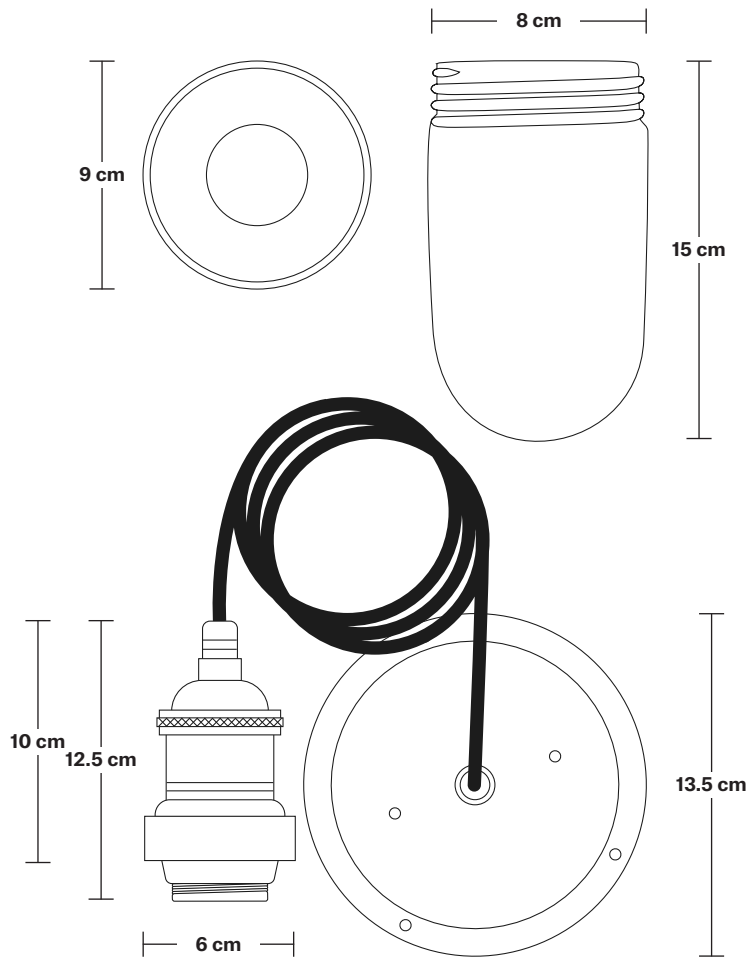

Wall mount screws not included.

Holders available: Brass, Pewter, Copper.

Flex: 1m Black Round Plastic Flex.

Ceiling Rose: Pewter.

IP rating: IP65 with glass

DIMENSIONS

Shade Diameter: 33 cm / 13"

Shade Height (no holder): 21 cm / 8.3"

Holder Diameter: 6 cm / 2.5"

Holder Height: 12.5 cm / 4.3"

Ceiling Rose Diameter: 13.5 cm / 5.3"

Ceiling Rose Height: 3 cm / 1.2"

INDUSTVILLE

Brooklyn Outdoor & Bathroom Cord Set ES E27 Bulb Holder

Product Code: BR-IP65-CS

H: 115.5 cm x W: 13.5 cm x D: 13.5 cm

SPECIFICATIONS

We meet all UK and EU lighting and safety regulations.

Our products are hand finished to ensure an authentic vintage look and therefore they may vary slightly from those shown in the images.

DIMENSIONS

Bulb Holder Diameter: 6 cm / 2.5"

Bulb Holder Height: 12.5 cm / 4.3"

Ceiling Rose Diameter: 13.5 cm / 5.3"

Ceiling Rose Height: 3 cm / 1.2"

Full Drop: 115.5 cm / 45.5"

INDUSTVILLE

Brooklyn Outdoor & Bathroom Cord Set ES E27 Bulb Holder - Globe Glass