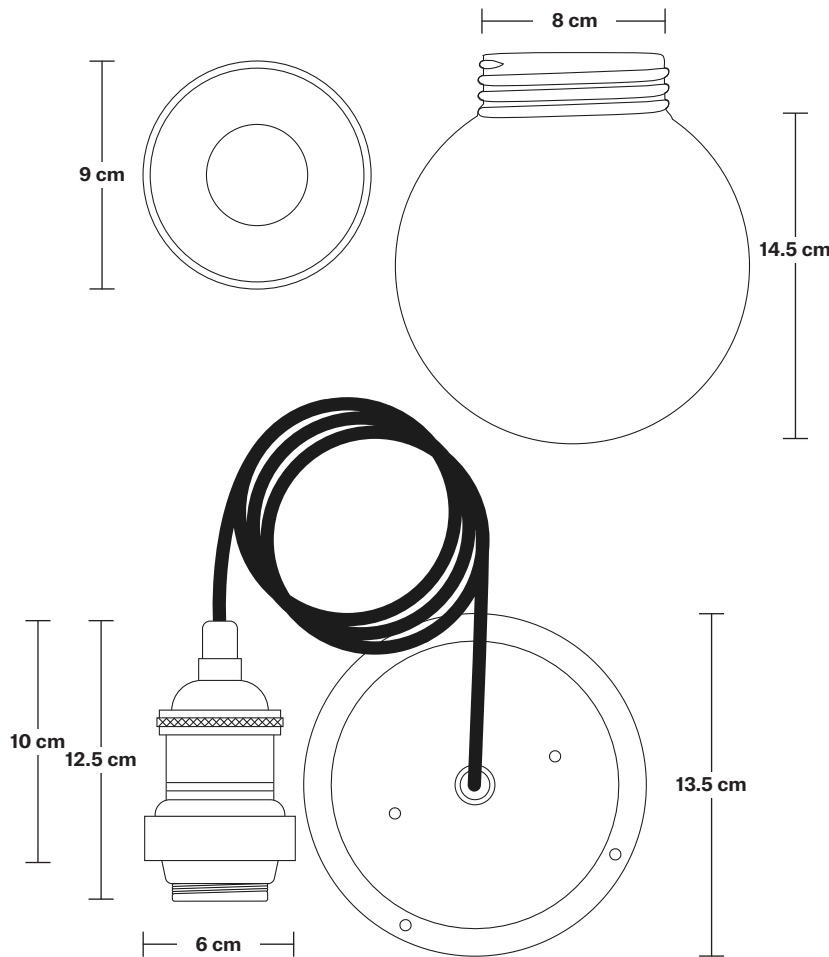

Bulb required: Standard screw (E27) fitting, max 40W.

Weight: 0.8 kg

INFORMATION

Finishes: Brass, Pewter, Copper.

Ready to be installed, installation required.

Wall mount screws not included.

IP rating: IP65 with glass

DIMENSIONS

Bulb Holder Diameter: 6 cm / 2.5"

Bulb Holder Height: 12.5 cm / 4.3"

Ceiling Rose Diameter: 13.5 cm / 5.3"

Ceiling Rose Height: 3 cm / 1.2"

Full Drop: 115.5 cm / 45.5"

INDUSTVILLE

Brooklyn Outdoor & Bathroom Cord Set ES E27 Bulb Holder - Globe Glass

Product Code: BR-IP65-CS-GLG

H: 115.5 cm x W: 15 cm x D: 15 cm

SPECIFICATIONS

We meet all UK and EU lighting and safety regulations.

Our products are hand finished to ensure an authentic vintage look and therefore they may vary slightly from those shown in the images.

DIMENSIONS

Bulb Holder Diameter: 6 cm / 2.5"

Bulb Holder Height: 12.5 cm / 4.3"

Ceiling Rose Diameter: 13.5 cm / 5.3"

Ceiling Rose Height: 3 cm / 1.2"

Full Drop: 115.5 cm / 45.5"

Dome - 13 Inch - Shade Only