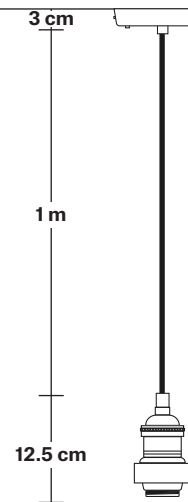

Holder Diameter: 6 cm / 2.5"

Holder Height: 12.5 cm / 4.3"

Ceiling Rose Diameter: 13.5 cm / 5.3"

Ceiling Rose Height: 3 cm / 1.2"

INDUSTVILLE

Brooklyn Outdoor & Bathroom Cord Set ES E27 Bulb Holder

Product Code: BR-IP65-CS

H: 115.5 cm x W: 13.5 cm x D: 13.5 cm

SPECIFICATIONS

We meet all UK and EU lighting and safety regulations.

Our products are hand finished to ensure an authentic vintage look and therefore they may vary slightly from those shown in the images.

DIMENSIONS

Bulb Holder Diameter: 6 cm / 2.5"

Bulb Holder Height: 12.5 cm / 4.3"

Ceiling Rose Diameter: 13.5 cm / 5.3"

Ceiling Rose Height: 3 cm / 1.2"

Full Drop: 115.5 cm / 45.5"

INDUSTVILLE

Brooklyn Outdoor & Bathroom Cord Set ES E27 Bulb Holder - Globe Glass

DIMENSIONS

Bulb Holder Diameter: 6 cm / 2.5"

Bulb Holder Height: 12.5 cm / 4.3"

Ceiling Rose Diameter: 13.5 cm / 5.3"

Ceiling Rose Height: 3 cm / 1.2"

Full Drop: 115.5 cm / 45.5"

Dome - 13 Inch - Shade Only