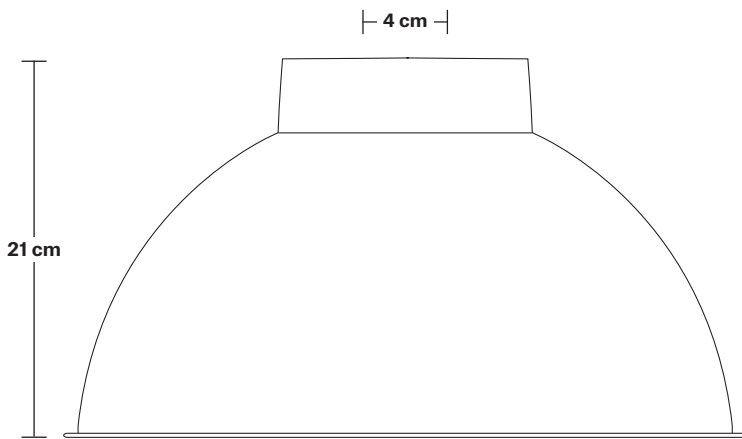

H: 115.5 cm x W: 13.5 cm x D: 13.5 cm

SPECIFICATIONS

We meet all UK and EU lighting and safety regulations.

Our products are hand finished to ensure an authentic vintage look and therefore they may vary slightly from those shown in the images.

DIMENSIONS

Bulb Holder Diameter: 6 cm / 2.5"

Bulb Holder Height: 12.5 cm / 4.3"

Ceiling Rose Diameter: 13.5 cm / 5.3"

Ceiling Rose Height: 3 cm / 1.2"

Full Drop: 115.5 cm / 45.5"

INDUSTVILLE

Brooklyn Outdoor & Bathroom Cord Set ES E27 Bulb Holder - Globe Glass

DIMENSIONS

Bulb Holder Diameter: 6 cm / 2.5"

Bulb Holder Height: 12.5 cm / 4.3"

Ceiling Rose Diameter: 13.5 cm / 5.3"

Ceiling Rose Height: 3 cm / 1.2"

Full Drop: 115.5 cm / 45.5"

Dome - 13 Inch - Shade Only

Product Code: D13-SO

H: 21 cm x W: 33 cm x D: 33 cm

SPECIFICATIONS

We meet all UK and EU lighting and safety regulations.

Our products are hand finished to ensure an authentic vintage look and therefore they may vary slightly from those shown in the images.