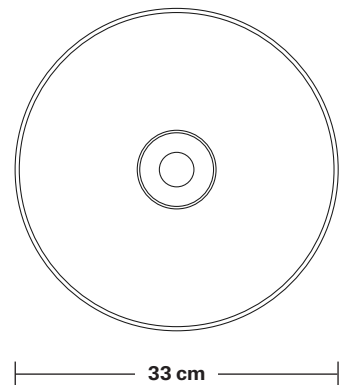

Brooklyn Outdoor & Bathroom Dome Pendant - 13 Inch

Product Code: BR-IP65-DP13

H: 31 cm x W: 33 cm x D: 33 cm

SPECIFICATIONS

We meet all UK and EU lighting and safety regulations.

Our products are hand finished to ensure an authentic vintage look and therefore they may vary slightly from those shown in the images.

Bulb required: Standard screw (E27) fitting, max 40W.

Shade weight: 1.1 kg | **Holder weight:** 0.8 kg

Maximum weight: 1.9kg

INFORMATION

Finishes: Brass, Copper, Copper & Pewter, Brass & Pewter.

Ready to be installed, installation required.

Wall mount screws not included.

Holders available: Brass, Pewter, Copper.

Flex: 1m Black Round Plastic Flex.

Ceiling Rose: Pewter.

IP rating: IP65 with glass

DIMENSIONS

Shade Diameter: 33 cm / 13"

Shade Height (no holder): 21 cm / 8.3"

H: 115.5 cm x W: 13.5 cm x D: 13.5 cm

SPECIFICATIONS

We meet all UK and EU lighting and safety regulations.

Our products are hand finished to ensure an authentic vintage look and therefore they may vary slightly from those shown in the images.