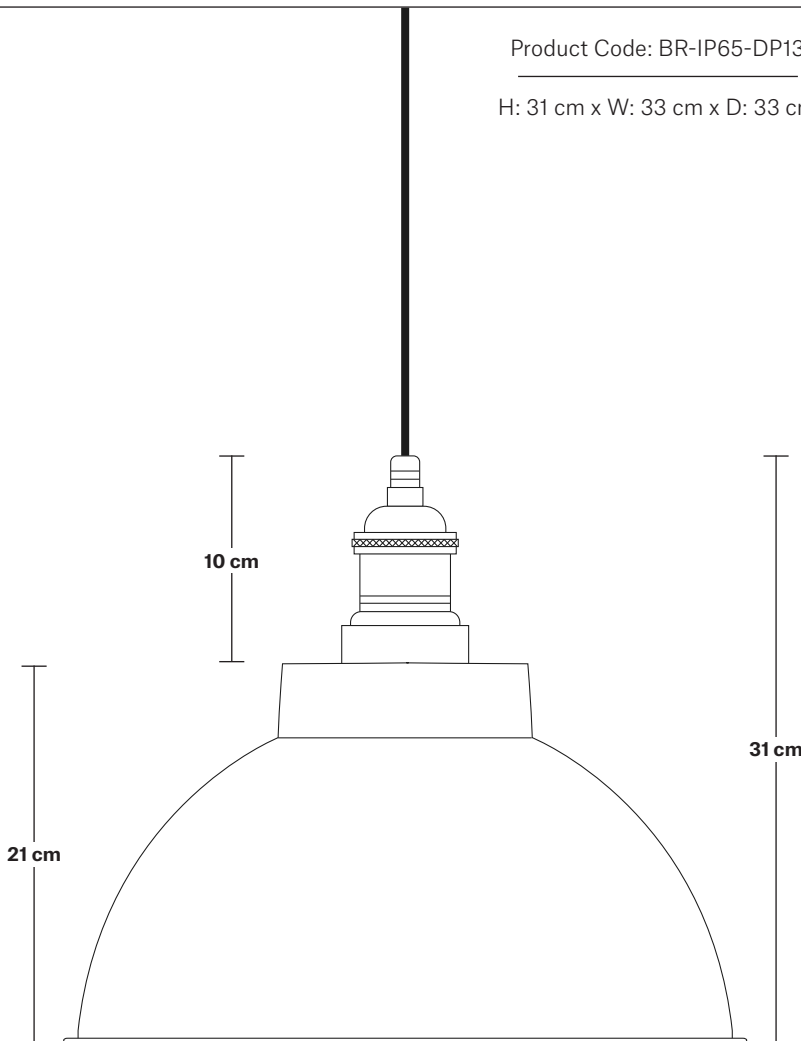

# Brooklyn Outdoor & Bathroom Dome Pendant - 13 Inch

Product Code: BR-IP65-DP13

H: 31 cm x W: 33 cm x D: 33 cm

**Bulb required:** Standard screw (E27) fitting, max 40W.

**Shade weight:** 1.1 kg | **Holder weight:** 0.8 kg

**Maximum weight:** 1.9kg

## DIMENSIONS

Shade Diameter: 33 cm / 13"

Shade Height (no holder): 21 cm / 8.3"

Holder Diameter: 6 cm / 2.5"

Holder Height: 12.5 cm / 4.3"

Ceiling Rose Diameter: 13.5 cm / 5.3"

Ceiling Rose Height: 3 cm / 1.2"

## DIMENSIONS

Bulb Holder Diameter: 6 cm / 2.5"

Bulb Holder Height: 12.5 cm / 4.3"

Ceiling Rose Diameter: 13.5 cm / 5.3"

Ceiling Rose Height: 3 cm / 1.2"

Full Drop: 115.5 cm / 45.5"