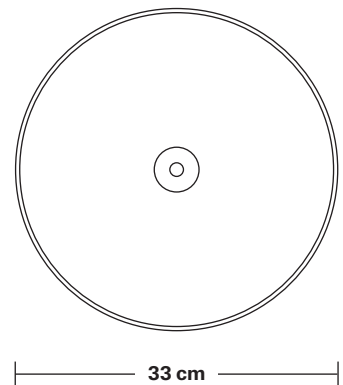

## DIMENSIONS

Shade Diameter: 33 cm / 13"

Shade Height (no holder): 21 cm / 8.3"

Holder Diameter: 6 cm / 2.5"

Holder Height: 12.5 cm / 4.3"

Ceiling Rose Diameter: 13.5 cm / 5.3"

Ceiling Rose Height: 3 cm / 1.2"

## DIMENSIONS

Bulb Holder Diameter: 6 cm / 2.5"

Bulb Holder Height: 12.5 cm / 4.3"

Ceiling Rose Diameter: 13.5 cm / 5.3"

Ceiling Rose Height: 3 cm / 1.2"

Full Drop: 115.5 cm / 45.5"

# Dome - 13 Inch - Shade Only

Product Code: D13-SO

H: 21 cm x W: 33 cm x D: 33 cm