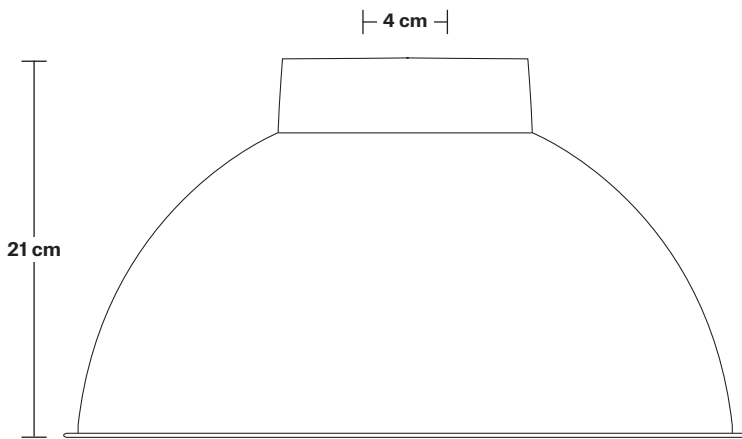

## DIMENSIONS

Shade Diameter: 33 cm / 13"

Shade Height (no holder): 21 cm / 8.3"

Holder Diameter: 6 cm / 2.5"

Holder Height: 12.5 cm / 4.3"

Ceiling Rose Diameter: 13.5 cm / 5.3"

Ceiling Rose Height: 3 cm / 1.2"

## DIMENSIONS

Bulb Holder Diameter: 6 cm / 2.5"

Bulb Holder Height: 12.5 cm / 4.3"

Ceiling Rose Diameter: 13.5 cm / 5.3"

Ceiling Rose Height: 3 cm / 1.2"

Full Drop: 115.5 cm / 45.5"

# Dome - 13 Inch - Shade Only

Product Code: D13-SO

H: 21 cm x W: 33 cm x D: 33 cm