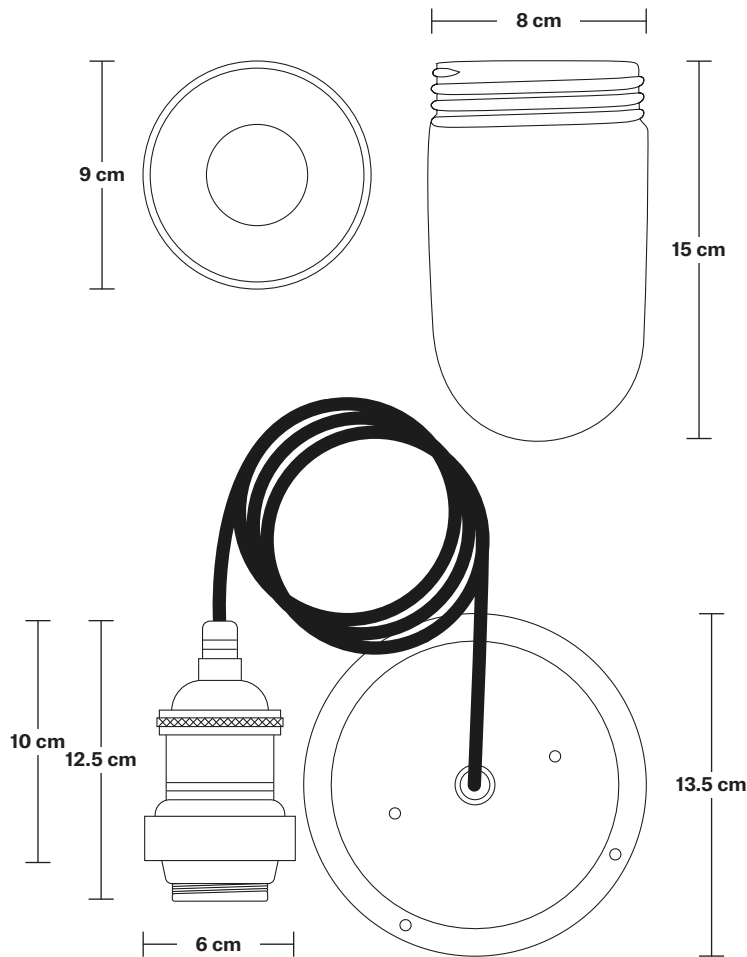

## DIMENSIONS

Shade Diameter: 33 cm / 13"

Shade Height (no holder): 21 cm / 8.3"

Holder Diameter: 6 cm / 2.5"

Holder Height: 12.5 cm / 4.3"

Ceiling Rose Diameter: 13.5 cm / 5.3"

Ceiling Rose Height: 3 cm / 1.2"

# Brooklyn Outdoor & Bathroom Cord Set ES E27 Bulb Holder

Product Code: BR-IP65-CS

H: 115.5 cm x W: 13.5 cm x D: 13.5 cm

## DIMENSIONS

Bulb Holder Diameter: 6 cm / 2.5"

Bulb Holder Height: 12.5 cm / 4.3"

Ceiling Rose Diameter: 13.5 cm / 5.3"

Ceiling Rose Height: 3 cm / 1.2"

Full Drop: 115.5 cm / 45.5"