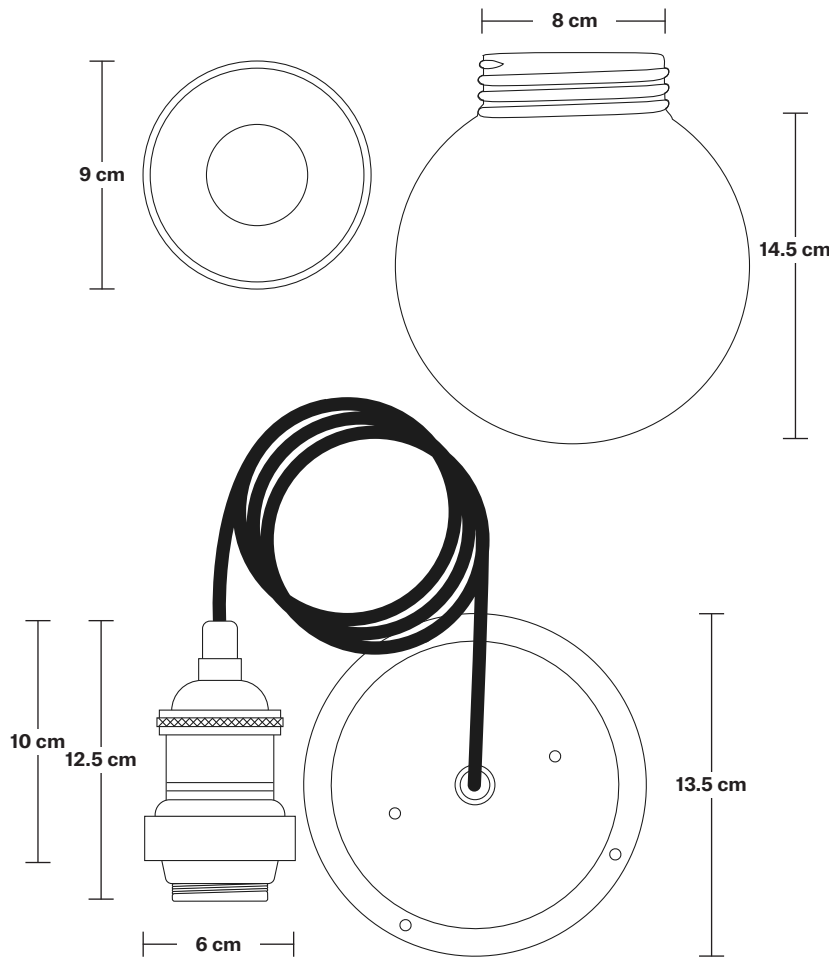

## DIMENSIONS

Shade Diameter: 33 cm / 13"

Shade Height (no holder): 21 cm / 8.3"

Holder Diameter: 6 cm / 2.5"

Holder Height: 12.5 cm / 4.3"

Ceiling Rose Diameter: 13.5 cm / 5.3"

Ceiling Rose Height: 3 cm / 1.2"

## DIMENSIONS

Bulb Holder Diameter: 6 cm / 2.5"

Bulb Holder Height: 12.5 cm / 4.3"

Ceiling Rose Diameter: 13.5 cm / 5.3"

Ceiling Rose Height: 3 cm / 1.2"

Full Drop: 115.5 cm / 45.5"

# Brooklyn Outdoor & Bathroom Cord Set ES E27 Bulb Holder - Globe Glass

Product Code: BR-IP65-CS-GLG

H: 115.5 cm x W: 15 cm x D: 15 cm