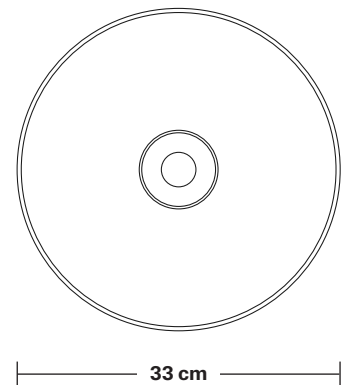

# Brooklyn Outdoor & Bathroom Dome Pendant - 13 Inch

Product Code: BR-IP65-DP13

H: 31 cm x W: 33 cm x D: 33 cm

## DIMENSIONS

Shade Diameter: 33 cm / 13"

Shade Height (no holder): 21 cm / 8.3"

Holder Diameter: 6 cm / 2.5"

Holder Height: 12.5 cm / 4.3"

Ceiling Rose Diameter: 13.5 cm / 5.3"

Ceiling Rose Height: 3 cm / 1.2"

## DIMENSIONS

Bulb Holder Diameter: 6 cm / 2.5"

Bulb Holder Height: 12.5 cm / 4.3"

Ceiling Rose Diameter: 13.5 cm / 5.3"

Ceiling Rose Height: 3 cm / 1.2"

Full Drop: 115.5 cm / 45.5"