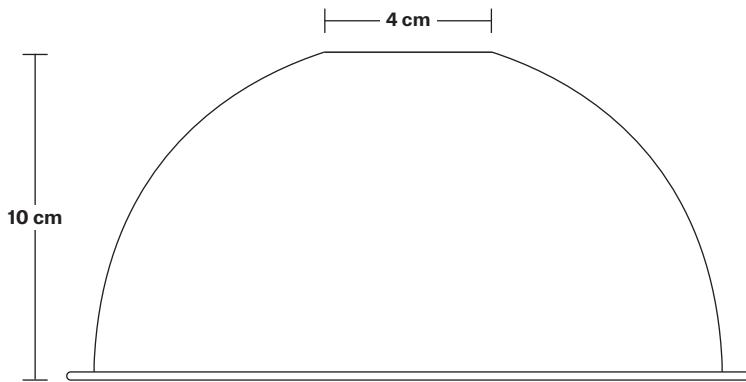

Wall mount screws not included.

Holders available: Brass, Pewter, Copper.

Ceiling rose: Pewter.

IP rating: IP65 with glass

DIMENSIONS

Shade Diameter: 20 cm / 8"

Shade Height (no holder): 10 cm / 4"

Holder Diameter: 6 cm / 2.5"

Ceiling rose: Pewter.

IP rating: IP65 with glass

DIMENSIONS

Holder Diameter: 6 cm / 2.5"

Holder Height: 17 cm / 6.6"

Ceiling Rose Diameter: 13.5 cm / 5.3"

Ceiling Rose Height: 3 cm / 1.2"

Dome - 8 Inch - Shade Only

Product Code: D8-SO

H: 10 cm x W: 20 cm x D: 20 cm

SPECIFICATIONS

We meet all UK and EU lighting and safety regulations.

Our products are hand finished to ensure an authentic vintage look and therefore they may vary slightly from those shown in the images.

Shade weight: 0.4 kg

INFORMATION

Finishes: Brass, Pewter, Copper, Copper & Pewter, Brass & Pewter.

DIMENSIONS

Shade Diameter: 20 cm / 8"

Shade Height: 10 cm / 4"

Brooklyn Outdoor & Bathroom Dome Flush Mount - 8 Inch - Brass