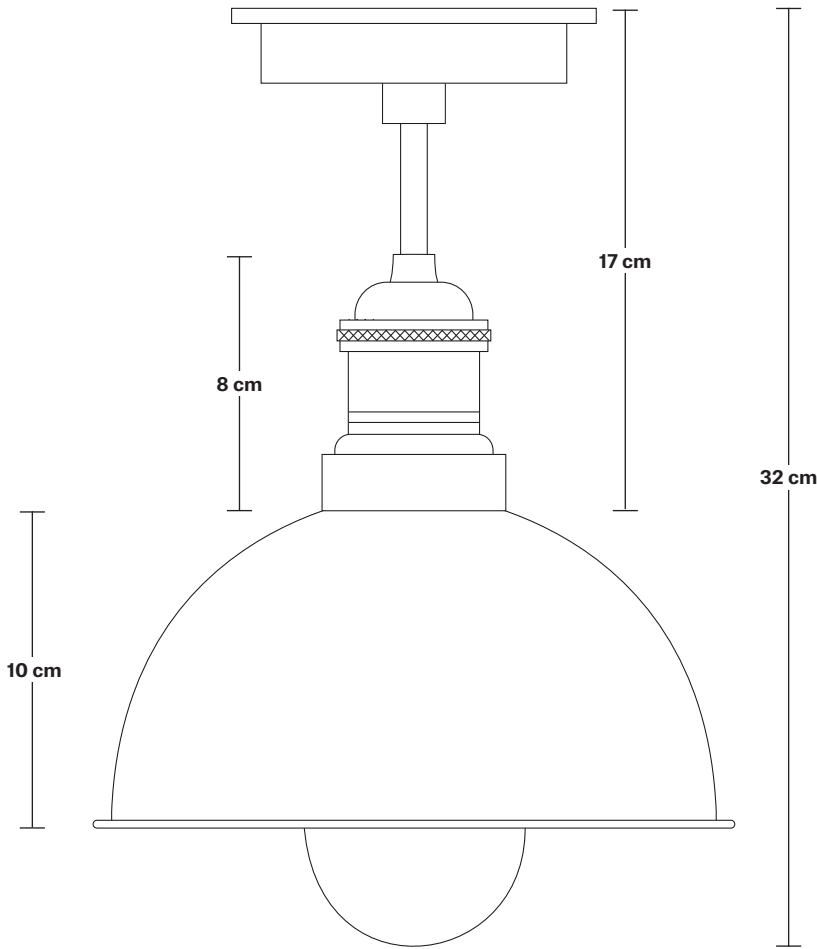

Brooklyn Outdoor & Bathroom Dome Flush Mount - 8 Inch

Product Code: BR-IP65-DFM8

H: 32 cm x W: 20 cm x D: 20 cm

SPECIFICATIONS

We meet all UK and EU lighting and safety regulations.

Our products are hand finished to ensure an authentic vintage look and therefore they may vary slightly from those shown in the images.

Bulb required: Standard screw (E27) fitting, max 40W.

Shade weight: 0.4 kg | **Holder weight:** 0.9 kg

Maximum weight: 1.3 kg

INFORMATION

Finishes: Brass, Copper, Pewter & Copper, Pewter & Brass.

Ready to be installed, installation required.

Wall mount screws not included.

Holders available: Brass, Pewter, Copper.

Ceiling rose: Pewter.

IP rating: IP65 with glass

DIMENSIONS

Shade Diameter: 20 cm / 8"

Shade Height (no holder): 10 cm / 4"

Holder Diameter: 6 cm / 2.5"

Holder Height: 17 cm / 6.6"

Ceiling Rose Diameter: 13.5 cm / 5.3"

Ceiling Rose Height: 3 cm / 1.2"

INDUSTVILLE

Brooklyn Outdoor & Bathroom Flush Mount Holder

Product Code: BR-IP65-FMH

H: 17 cm x W: 13.5 cm x D: 13.5 cm