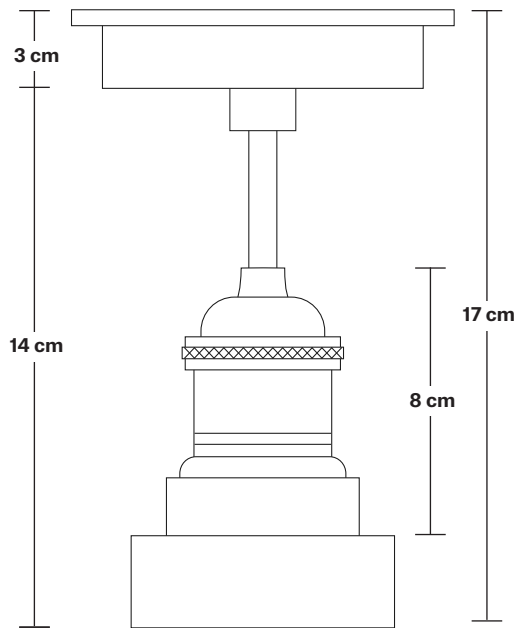

Brooklyn Outdoor & Bathroom Dome Flush Mount - 8 Inch

Product Code: BR-IP65-DFM8

H: 32 cm x W: 20 cm x D: 20 cm

SPECIFICATIONS

We meet all UK and EU lighting and safety regulations.

Our products are hand finished to ensure an authentic vintage look and therefore they may vary slightly from those shown in the images.

Wall mount screws not included.

Holders available: Brass, Pewter, Copper.

Ceiling rose: Pewter.

IP rating: IP65 with glass

DIMENSIONS

Shade Diameter: 20 cm / 8"

Shade Height (no holder): 10 cm / 4"

Holder Diameter: 6 cm / 2.5"

Holder Height: 17 cm / 6.6"

Ceiling Rose Diameter: 13.5 cm / 5.3"

Ceiling Rose Height: 3 cm / 1.2"

INDUSTVILLE

Brooklyn Outdoor & Bathroom Flush Mount Holder

Product Code: BR-IP65-FMH

H: 17 cm x W: 13.5 cm x D: 13.5 cm

Ceiling rose: Pewter.

IP rating: IP65 with glass

DIMENSIONS

Holder Diameter: 6 cm / 2.5"

Holder Height: 17 cm / 6.6"

Ceiling Rose Diameter: 13.5 cm / 5.3"

Ceiling Rose Height: 3 cm / 1.2"

Dome - 8 Inch - Shade Only