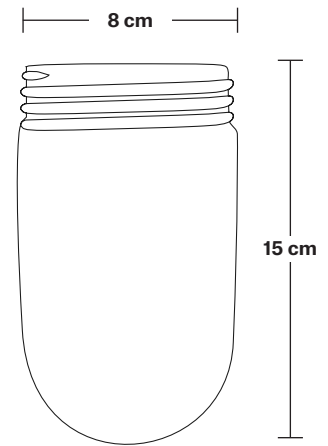

Brooklyn Outdoor & Bathroom Dome Flush Mount - 8 Inch

Product Code: BR-IP65-DFM8

H: 32 cm x W: 20 cm x D: 20 cm

SPECIFICATIONS

We meet all UK and EU lighting and safety regulations.

Our products are hand finished to ensure an authentic vintage look and therefore they may vary slightly from those shown in the images.

Wall mount screws not included.

Holders available: Brass, Pewter, Copper.

Ceiling rose: Pewter.

IP rating: IP65 with glass

DIMENSIONS

Shade Diameter: 20 cm / 8"

Shade Height (no holder): 10 cm / 4"

Holder Diameter: 6 cm / 2.5"

Holder Height: 17 cm / 6.6"

Ceiling Rose Diameter: 13.5 cm / 5.3"

Ceiling Rose Height: 3 cm / 1.2"

INDUSTVILLE

Brooklyn Outdoor & Bathroom Flush Mount Holder

Product Code: BR-IP65-FMH

H: 17 cm x W: 13.5 cm x D: 13.5 cm

Ceiling rose: Pewter.

IP rating: IP65 with glass

DIMENSIONS

Holder Diameter: 6 cm / 2.5"

Holder Height: 17 cm / 6.6"

Ceiling Rose Diameter: 13.5 cm / 5.3"

Ceiling Rose Height: 3 cm / 1.2"

Dome - 8 Inch - Shade Only