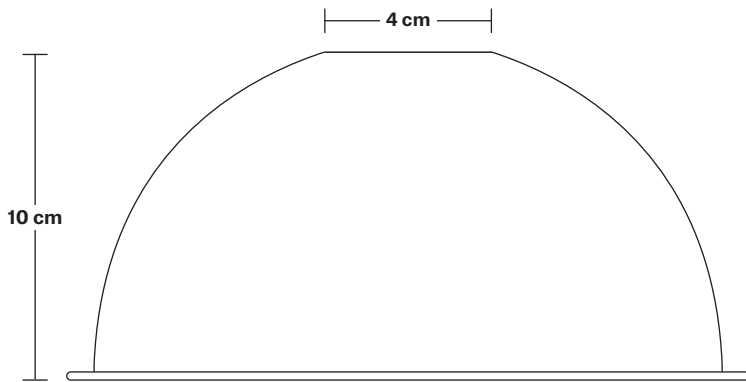

## DIMENSIONS

Shade Diameter: 20 cm / 8"

Shade Height (no holder): 10 cm / 4"

Holder Diameter: 6 cm / 2.5"

Holder Height: 17 cm / 6.6"

Ceiling Rose Diameter: 13.5 cm / 5.3"

Ceiling Rose Height: 3 cm / 1.2"

INDUSTVILLE

## DIMENSIONS

Holder Diameter: 6 cm / 2.5"

Holder Height: 17 cm / 6.6"

Ceiling Rose Diameter: 13.5 cm / 5.3"

Ceiling Rose Height: 3 cm / 1.2"

# Dome - 8 Inch - Shade Only

Product Code: D8-SO

H: 10 cm x W: 20 cm x D: 20 cm

## DIMENSIONS

Shade Diameter: 20 cm / 8"

Shade Height: 10 cm / 4"