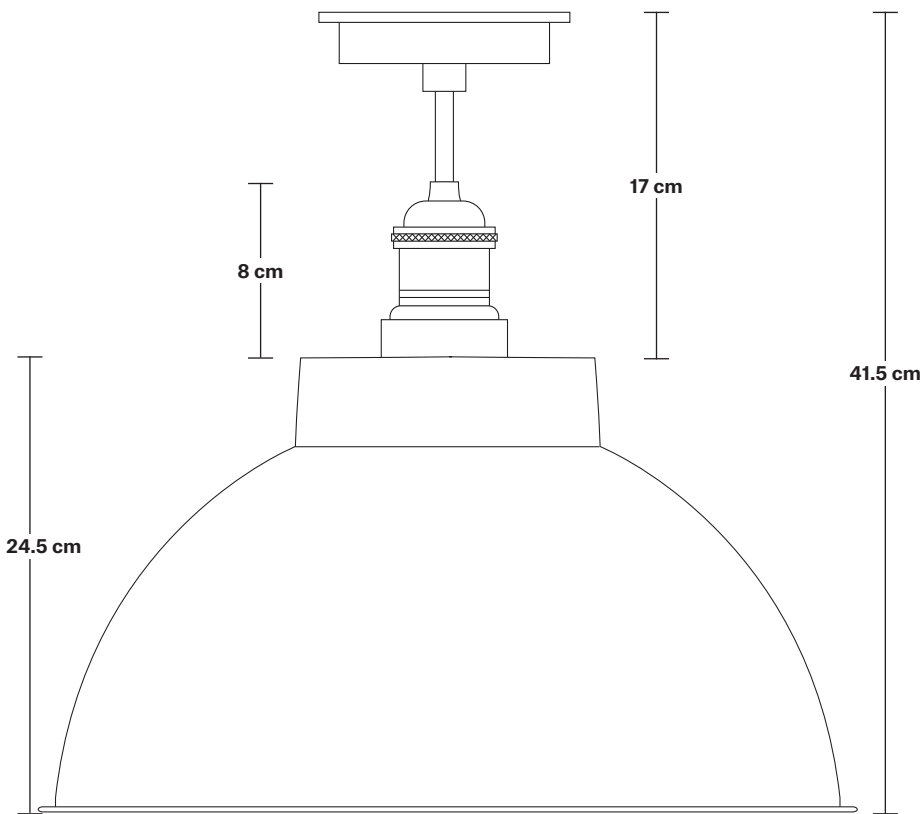

# Brooklyn Outdoor & Bathroom Dome Flush Mount - 17 Inch

Product Code: BR-IP65-DFM17

H: 41.5 cm x W: 44 cm x D: 44 cm

## DIMENSIONS

Shade Diameter: 44 cm / 17.3"

Shade Height (no holder): 24.5 cm / 9.6"

Holder Diameter: 6 cm / 2.5"

Holder Height: 17 cm / 6.6"

Ceiling Rose Diameter: 13.5 cm / 5.3"

Ceiling Rose Height: 3 cm / 1.2"

## DIMENSIONS

Holder Diameter: 6 cm / 2.5"

Holder Height: 17 cm / 6.6"

Ceiling Rose Diameter: 13.5 cm / 5.3"

Ceiling Rose Height: 3 cm / 1.2"

# Dome - 17 Inch - Shade Only

Product Code: D17-SO

H: 24.5 cm x W: 44 cm x D: 44 cm