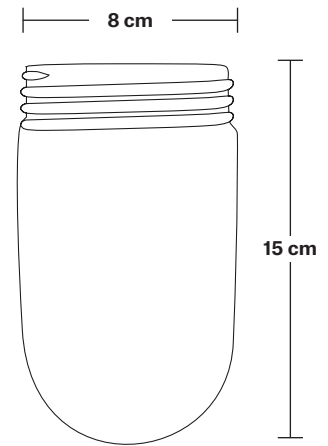

Brooklyn Outdoor & Bathroom Flush Mount Holder

Product Code: BR-IP65-FMH

H: 17 cm x W: 13.5 cm x D: 13.5 cm

SPECIFICATIONS

We meet all UK and EU lighting and safety regulations.

Our products are hand finished to ensure an authentic vintage look and therefore they may vary slightly from those shown in the images.

Bulb required: Standard screw (E27) fitting, max 40W.

Holder weight: 0.87 kg | **Glass weight:** 0.3 kg

INFORMATION

Finishes: Brass, Pewter, Copper.

Ready to be installed, installation required.

Wall mount screws not included.

Ceiling rose: Pewter.

IP rating: IP65 with glass

DIMENSIONS

Holder Diameter: 6 cm / 2.5"

Holder Height: 17 cm / 6.6"

Ceiling Rose Diameter: 13.5 cm / 5.3"

Ceiling Rose Height: 3 cm / 1.2"