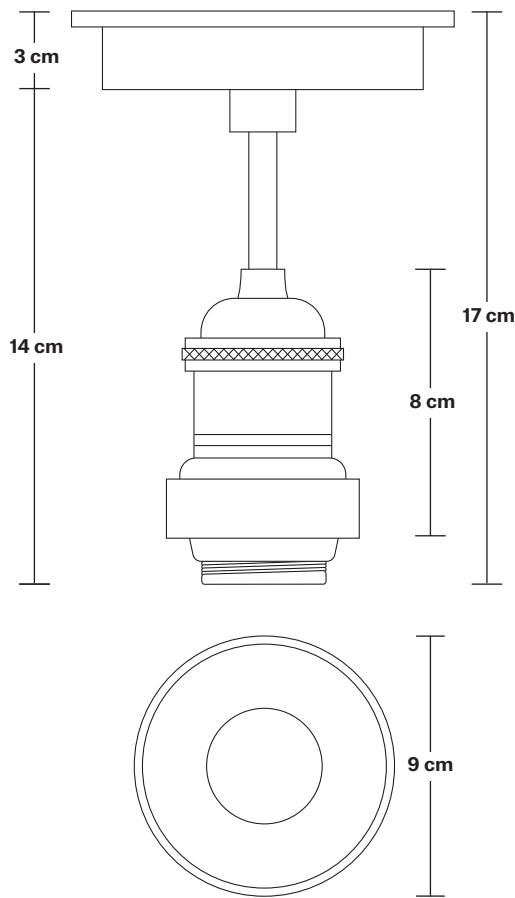

## DIMENSIONS

Shade Diameter: 44 cm / 17.3"

Shade Height (no holder): 24.5 cm / 9.6"

Holder Diameter: 6 cm / 2.5"

Holder Height: 17 cm / 6.6"

Ceiling Rose Diameter: 13.5 cm / 5.3"

Ceiling Rose Height: 3 cm / 1.2"

## DIMENSIONS

Holder Diameter: 6 cm / 2.5"

Holder Height: 17 cm / 6.6"

Ceiling Rose Diameter: 13.5 cm / 5.3"

Ceiling Rose Height: 3 cm / 1.2"

# Brooklyn Outdoor & Bathroom Flush Mount Holder - Globe Glass

Product Code: BR-IP65-FMH-GLG

H: 17 cm x W: 13.5 cm x D: 13.5 cm