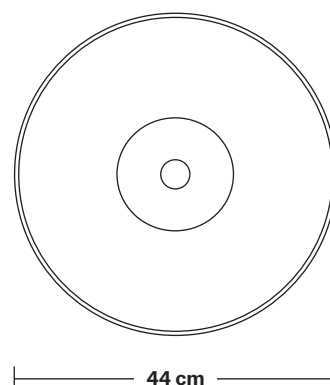

## DIMENSIONS

Shade Diameter: 44 cm / 17.3"

Shade Height (no holder): 24.5 cm / 9.6"

Holder Diameter: 6 cm / 2.5"

Holder Height: 17 cm / 6.6"

Ceiling Rose Diameter: 13.5 cm / 5.3"

Ceiling Rose Height: 3 cm / 1.2"

## DIMENSIONS

Holder Diameter: 6 cm / 2.5"

Holder Height: 17 cm / 6.6"

Ceiling Rose Diameter: 13.5 cm / 5.3"

Ceiling Rose Height: 3 cm / 1.2"

# Dome - 17 Inch - Shade Only

Product Code: D17-SO

H: 24.5 cm x W: 44 cm x D: 44 cm