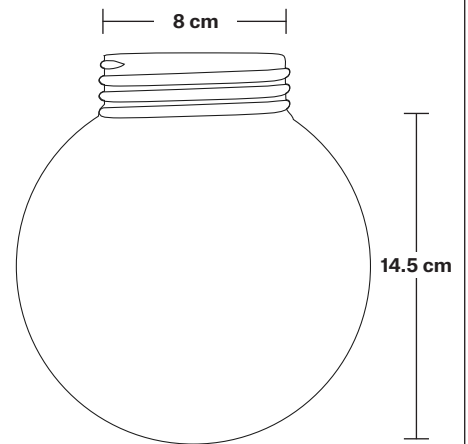

## DIMENSIONS

Shade Diameter: 44 cm / 17.3"

Shade Height (no holder): 24.5 cm / 9.6"

Holder Diameter: 6 cm / 2.5"

Holder Height: 17 cm / 6.6"

Ceiling Rose Diameter: 13.5 cm / 5.3"

Ceiling Rose Height: 3 cm / 1.2"

## DIMENSIONS

Holder Diameter: 6 cm / 2.5"

Holder Height: 17 cm / 6.6"

Ceiling Rose Diameter: 13.5 cm / 5.3"

Ceiling Rose Height: 3 cm / 1.2"

# Brooklyn Outdoor & Bathroom Flush Mount Holder - Globe Glass

Product Code: BR-IP65-FMH-GLG

H: 17 cm x W: 13.5 cm x D: 13.5 cm