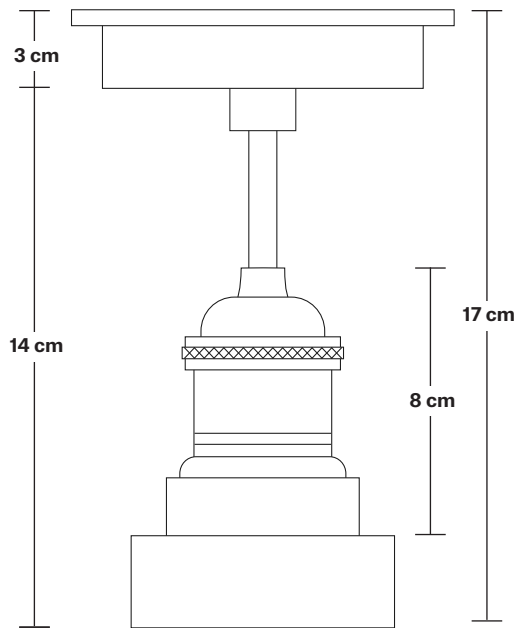

Brooklyn Outdoor & Bathroom Flush Mount Holder

Product Code: BR-IP65-FMH

H: 17 cm x W: 13.5 cm x D: 13.5 cm

SPECIFICATIONS

We meet all UK and EU lighting and safety regulations.

Our products are hand finished to ensure an authentic vintage look and therefore they may vary slightly from those shown in the images.

Bulb required: Standard screw (E27) fitting, max 40W.

Holder weight: 0.87 kg | **Glass weight:** 0.3 kg

INFORMATION

Finishes: Brass, Pewter, Copper.

Ready to be installed, installation required.

Wall mount screws not included.

Ceiling rose: Pewter.

IP rating: IP65 with glass

DIMENSIONS

Holder Diameter: 6 cm / 2.5"

Holder Height: 17 cm / 6.6"

Ceiling Rose Diameter: 13.5 cm / 5.3"

Ceiling Rose Height: 3 cm / 1.2"