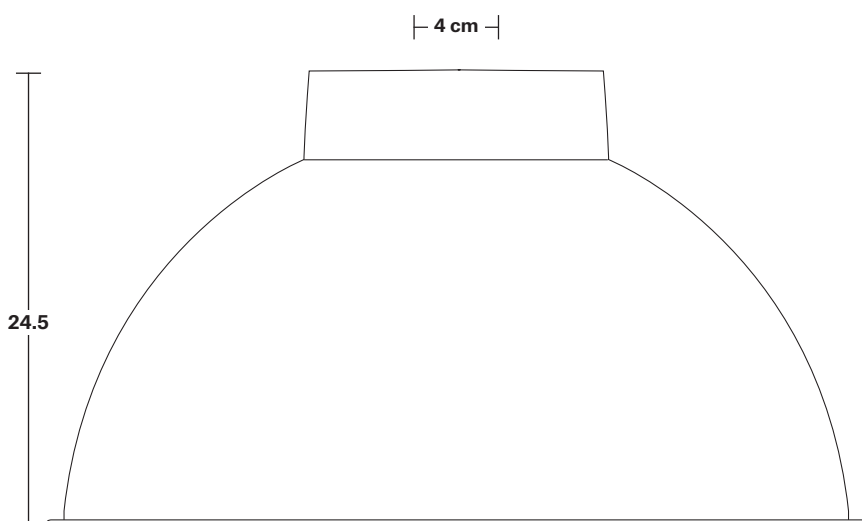

## DIMENSIONS

Shade Diameter: 44 cm / 17.3"

Shade Height (no holder): 24.5 cm / 9.6"

Holder Diameter: 6 cm / 2.5"

Holder Height: 17 cm / 6.6"

Ceiling Rose Diameter: 13.5 cm / 5.3"

Ceiling Rose Height: 3 cm / 1.2"

## DIMENSIONS

Holder Diameter: 6 cm / 2.5"

Holder Height: 17 cm / 6.6"

Ceiling Rose Diameter: 13.5 cm / 5.3"

Ceiling Rose Height: 3 cm / 1.2"

# Dome - 17 Inch - Shade Only

Product Code: D17-SO

H: 24.5 cm x W: 44 cm x D: 44 cm