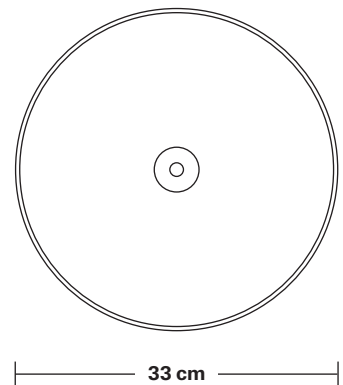

Ceiling rose: Pewter.

IP rating: IP65 with glass

DIMENSIONS

Holder Diameter: 6 cm / 2.5"

Holder Height: 17 cm / 6.6"

Ceiling Rose Diameter: 13.5 cm / 5.3"

Ceiling Rose Height: 3 cm / 1.2"

Brooklyn Outdoor & Bathroom Flush Mount Holder - Globe Glass

Ceiling rose: Pewter.

IP rating: IP65 with glass.

DIMENSIONS

Holder Diameter: 6 cm / 2.5"

Holder Height: 17 cm / 6.6"

Ceiling Rose Diameter: 13.5 cm / 5.3"

Ceiling Rose Height: 3 cm / 1.2"

Dome - 13 Inch - Shade Only

Product Code: D13-SO

H: 21 cm x W: 33 cm x D: 33 cm

SPECIFICATIONS

We meet all UK and EU lighting and safety regulations.

Our products are hand finished to ensure an authentic vintage look and therefore they may vary slightly from those shown in the images.

Shade weight: 1.1kg

INFORMATION

Finishes: Brass, Pewter, Light Pewter, Copper, Copper & Pewter, Brass & Pewter.

DIMENSIONS

Shade Diameter: 33 cm / 13"

Shade Height (no holder): 21 cm / 8.3"

Brooklyn Outdoor & Bathroom Dome Flush Mount - 13 Inch - Brass