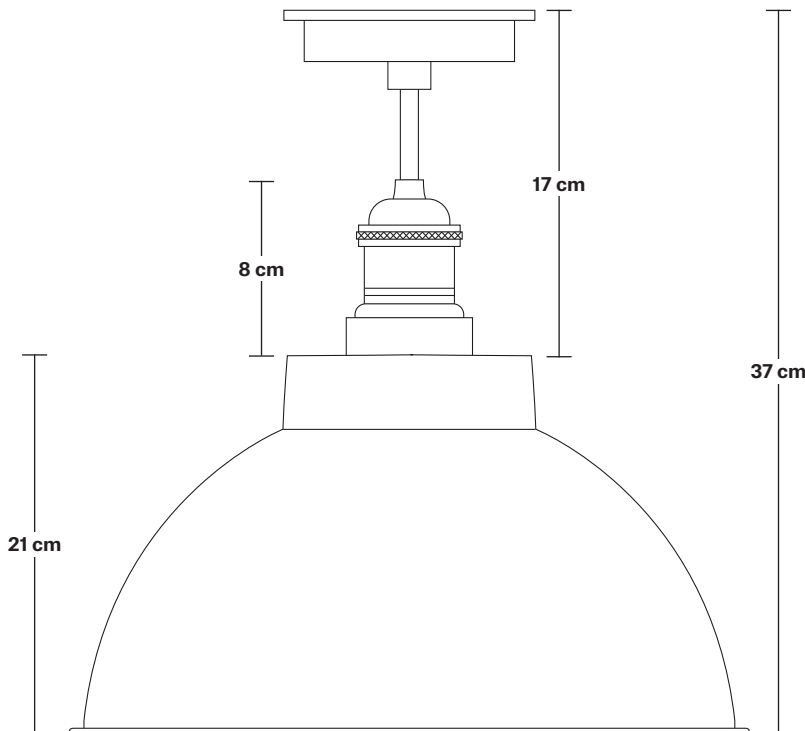

Brooklyn Outdoor & Bathroom Dome Flush Mount - 13 Inch

Product Code: BR-IP65-DFM13

H: 37 cm x W: 33 cm x D: 33 cm

SPECIFICATIONS

We meet all UK and EU lighting and safety regulations.

Our products are hand finished to ensure an authentic vintage look and therefore they may vary slightly from those shown in the images.

Wall mount screws not included.

Holders available: Brass, Pewter, Copper.

Ceiling rose: Pewter.

IP rating: IP65 with glass

DIMENSIONS

Shade Diameter: 33 cm / 13"

Shade Height (no holder): 21 cm / 8.3"

Holder Diameter: 6 cm / 2.5"

Holder Height: 17 cm / 6.6"

Ceiling Rose Diameter: 13.5 cm / 5.3"

Ceiling Rose Height: 3 cm / 1.2"

INDUSTVILLE

Brooklyn Outdoor & Bathroom Flush Mount Holder

Product Code: BR-IP65-FMH

H: 17 cm x W: 13.5 cm x D: 13.5 cm

Ceiling rose: Pewter.

IP rating: IP65 with glass

DIMENSIONS

Holder Diameter: 6 cm / 2.5"

Holder Height: 17 cm / 6.6"

Ceiling Rose Diameter: 13.5 cm / 5.3"

Ceiling Rose Height: 3 cm / 1.2"

Brooklyn Outdoor & Bathroom Flush Mount Holder - Globe Glass