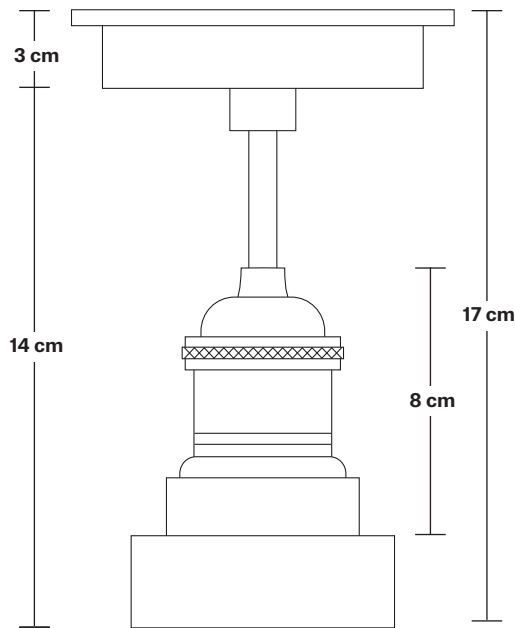

Wall mount screws not included.

Holders available: Brass, Pewter, Copper.

Ceiling rose: Pewter.

IP rating: IP65 with glass

DIMENSIONS

Shade Diameter: 33 cm / 13"

Shade Height (no holder): 21 cm / 8.3"

Holder Diameter: 6 cm / 2.5"

Holder Height: 17 cm / 6.6"

Ceiling Rose Diameter: 13.5 cm / 5.3"

Ceiling Rose Height: 3 cm / 1.2"

INDUSTVILLE

Brooklyn Outdoor & Bathroom Flush Mount Holder

Product Code: BR-IP65-FMH

H: 17 cm x W: 13.5 cm x D: 13.5 cm

Ceiling rose: Pewter.

IP rating: IP65 with glass

DIMENSIONS

Holder Diameter: 6 cm / 2.5"

Holder Height: 17 cm / 6.6"

Ceiling Rose Diameter: 13.5 cm / 5.3"

Ceiling Rose Height: 3 cm / 1.2"

Brooklyn Outdoor & Bathroom Flush Mount Holder - Globe Glass

Product Code: D13-SO

H: 21 cm x W: 33 cm x D: 33 cm

SPECIFICATIONS

We meet all UK and EU lighting and safety regulations.

Our products are hand finished to ensure an authentic vintage look and therefore they may vary slightly from those shown in the images.