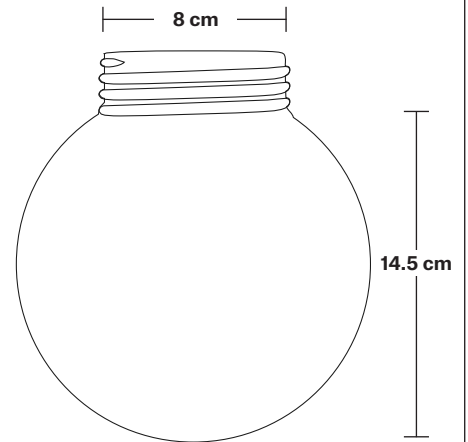

Wall mount screws not included.

Holders available: Brass, Pewter, Copper.

Ceiling rose: Pewter.

IP rating: IP65 with glass

DIMENSIONS

Shade Diameter: 33 cm / 13"

Shade Height (no holder): 21 cm / 8.3"

Holder Diameter: 6 cm / 2.5"

Ceiling rose: Pewter.

IP rating: IP65 with glass

DIMENSIONS

Holder Diameter: 6 cm / 2.5"

Holder Height: 17 cm / 6.6"

Ceiling Rose Diameter: 13.5 cm / 5.3"

Ceiling Rose Height: 3 cm / 1.2"

Brooklyn Outdoor & Bathroom Flush Mount Holder - Globe Glass

Product Code: BR-IP65-FMH-GLG

H: 17 cm x W: 13.5 cm x D: 13.5 cm

SPECIFICATIONS

We meet all UK and EU lighting and safety regulations.

Our products are hand finished to ensure an authentic vintage look and therefore they may vary slightly from those shown in the images.

Ceiling rose: Pewter.

IP rating: IP65 with glass.

DIMENSIONS

Holder Diameter: 6 cm / 2.5"

Holder Height: 17 cm / 6.6"

Ceiling Rose Diameter: 13.5 cm / 5.3"

Ceiling Rose Height: 3 cm / 1.2"

Dome - 13 Inch - Shade Only