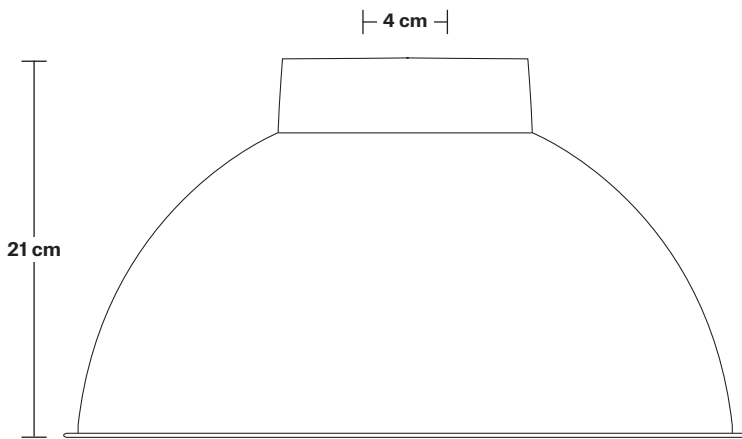

Ceiling rose: Pewter.

IP rating: IP65 with glass

DIMENSIONS

Holder Diameter: 6 cm / 2.5"

Holder Height: 17 cm / 6.6"

Ceiling Rose Diameter: 13.5 cm / 5.3"

Ceiling Rose Height: 3 cm / 1.2"

Brooklyn Outdoor & Bathroom Flush Mount Holder - Globe Glass

Ceiling rose: Pewter.

IP rating: IP65 with glass.

DIMENSIONS

Holder Diameter: 6 cm / 2.5"

Holder Height: 17 cm / 6.6"

Ceiling Rose Diameter: 13.5 cm / 5.3"

Ceiling Rose Height: 3 cm / 1.2"

Dome - 13 Inch - Shade Only

Product Code: D13-SO

H: 21 cm x W: 33 cm x D: 33 cm

SPECIFICATIONS

We meet all UK and EU lighting and safety regulations.

Our products are hand finished to ensure an authentic vintage look and therefore they may vary slightly from those shown in the images.

Shade weight: 1.1kg

INFORMATION

Finishes: Brass, Pewter, Light Pewter, Copper, Copper & Pewter, Brass & Pewter.

DIMENSIONS

Shade Diameter: 33 cm / 13"

Shade Height (no holder): 21 cm / 8.3"

Brooklyn Outdoor & Bathroom Dome Flush Mount - 13 Inch - Brass