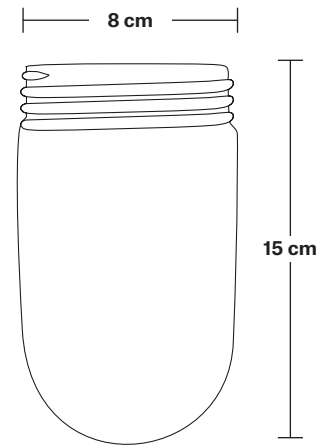

Brooklyn Outdoor & Bathroom Dome Flush Mount - 13 Inch

Product Code: BR-IP65-DFM13

H: 37 cm x W: 33 cm x D: 33 cm

SPECIFICATIONS

We meet all UK and EU lighting and safety regulations.

Our products are hand finished to ensure an authentic vintage look and therefore they may vary slightly from those shown in the images.

Wall mount screws not included.

Holders available: Brass, Pewter, Copper.

Ceiling rose: Pewter.

IP rating: IP65 with glass

DIMENSIONS

Shade Diameter: 33 cm / 13"

Shade Height (no holder): 21 cm / 8.3"

Holder Diameter: 6 cm / 2.5"

Holder Height: 17 cm / 6.6"

Ceiling Rose Diameter: 13.5 cm / 5.3"

Ceiling Rose Height: 3 cm / 1.2"

INDUSTVILLE

Brooklyn Outdoor & Bathroom Flush Mount Holder

Product Code: BR-IP65-FMH

H: 17 cm x W: 13.5 cm x D: 13.5 cm

Ceiling rose: Pewter.

IP rating: IP65 with glass

DIMENSIONS

Holder Diameter: 6 cm / 2.5"

Holder Height: 17 cm / 6.6"

Ceiling Rose Diameter: 13.5 cm / 5.3"

Ceiling Rose Height: 3 cm / 1.2"

Brooklyn Outdoor & Bathroom Flush Mount Holder - Globe Glass