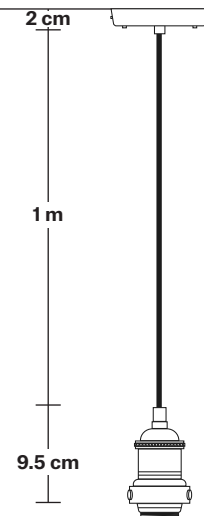

DIMENSIONS

Shade Diameter: 46 cm / 18"

Shade Height (no holder): 15 cm / 6"

Holder Diameter: 6 cm / 2.5"

Holder Height: 11 cm / 4.3"

Ceiling Rose Diameter: 12 cm / 4.9"

Ceiling Rose Height: 2 cm / 0.8"

INDUSTVILLE

Brooklyn Cord Set ES E27 Bulb Holder

Product Code: BR-CS

H: 113 cm x W: 12 cm x D: 12 cm

SPECIFICATIONS

We meet all UK and EU lighting and safety regulations.

Our products are hand finished to ensure an authentic vintage look and therefore they may vary slightly from those shown in the images.

Ceiling rose: Pewter.

DIMENSIONS

Bulb Holder Diameter: 6 cm / 2.5"

Bulb Holder Height: 11 cm / 4.3"

Ceiling Rose height: 12 cm / 4.9"

Full Drop: 113 cm / 44.5"

INDUSTVILLE

Brooklyn Chain Cord Set ES E27 Bulb Holder

Product Code: GS18-SO

H: 15 cm x W: 46 cm x D: 46 cm

SPECIFICATIONS

We meet all UK and EU lighting and safety regulations.

Our products are hand finished to ensure an authentic vintage look and therefore they may vary slightly from those shown in the images.