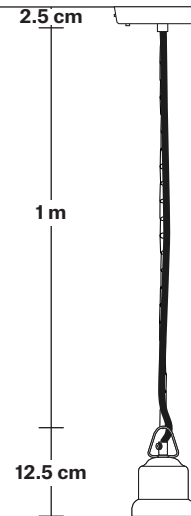

DIMENSIONS

Shade Diameter: 46 cm / 18"

Shade Height (no holder): 15 cm / 6"

Holder Diameter: 6 cm / 2.5"

Holder Height: 11 cm / 4.3"

Ceiling Rose Diameter: 12 cm / 4.9"

Ceiling Rose Height: 2 cm / 0.8"

INDUSTVILLE

Ceiling rose: Pewter.

DIMENSIONS

Bulb Holder Diameter: 6 cm / 2.5"

Bulb Holder Height: 11 cm / 4.3"

Ceiling Rose height: 12 cm / 4.9"

Full Drop: 113 cm / 44.5"

INDUSTVILLE

Brooklyn Chain Cord Set ES E27 Bulb Holder

Product Code: BR-CS

H: 115 cm x W: 12 cm x D: 12 cm

SPECIFICATIONS

We meet all UK and EU lighting and safety regulations.

Our products are hand finished to ensure an authentic vintage look and therefore they may vary slightly from those shown in the images.

Ceiling rose: Pewter.

DIMENSIONS

Bulb Holder Diameter: 9 cm / 3.5"

Bulb Holder Height: 10 cm / 3.9"

Ceiling Rose Diameter: 12 cm / 4.7"

Ceiling Rose Height: 2.5 cm / 1"

Full Drop: 115 cm / 45.3"

Giant Step - 18 Inch - Shade Only