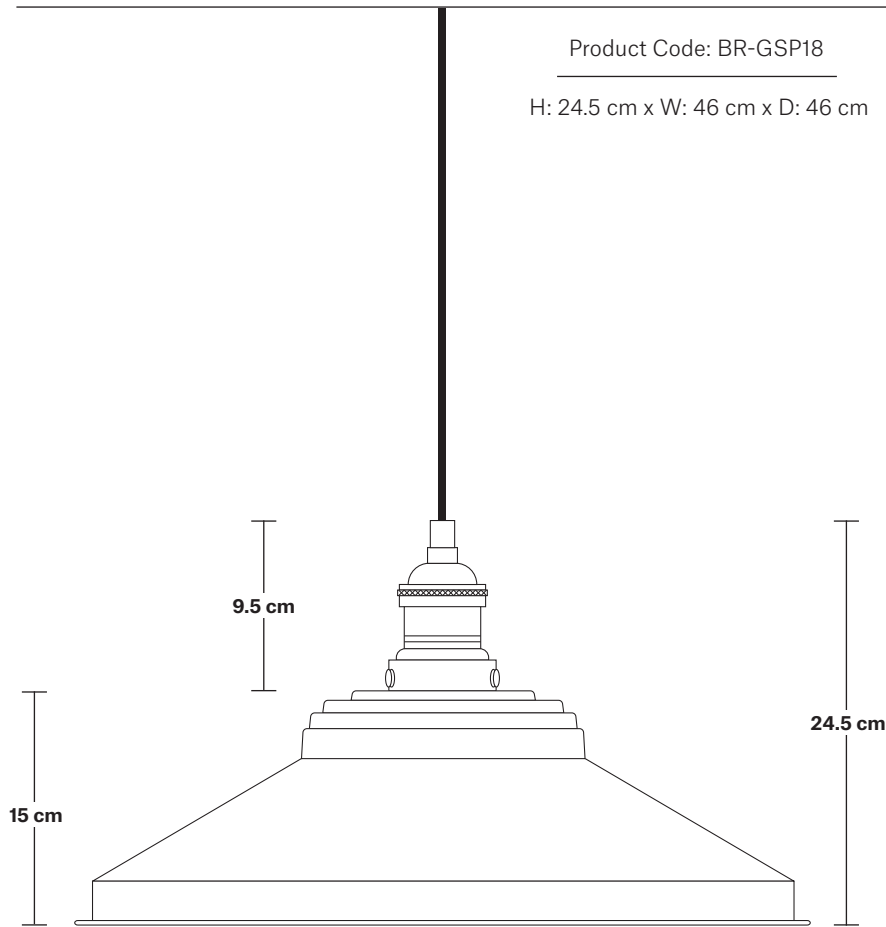

Brooklyn Giant Step Pendant - 18 Inch

Product Code: BR-GSP18

H: 24.5 cm x W: 46 cm x D: 46 cm

SPECIFICATIONS

We meet all UK and EU lighting and safety regulations.

Our products are hand finished to ensure an authentic vintage look and therefore they may vary slightly from those shown in the images.

DIMENSIONS

Shade Diameter: 46 cm / 18"

Shade Height (no holder): 15 cm / 6"

Holder Diameter: 6 cm / 2.5"

Holder Height: 11 cm / 4.3"

Ceiling Rose Diameter: 12 cm / 4.9"

Ceiling Rose Height: 2 cm / 0.8"

INDUSTVILLE

Brooklyn Cord Set ES E27 Bulb Holder

Product Code: BR-CS

H: 113 cm x W: 12 cm x D: 12 cm

SPECIFICATIONS

We meet all UK and EU lighting and safety regulations.

Our products are hand finished to ensure an authentic vintage look and therefore they may vary slightly from those shown in the images.

Product Code: GS18-SO

H: 15 cm x W: 46 cm x D: 46 cm

SPECIFICATIONS

We meet all UK and EU lighting and safety regulations.

Our products are hand finished to ensure an authentic vintage look and therefore they may vary slightly from those shown in the images.