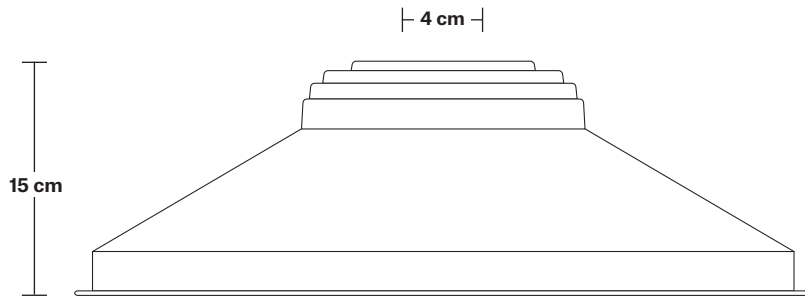

DIMENSIONS

Shade Diameter: 46 cm / 18"

Shade Height (no holder): 15 cm / 6"

Holder Diameter: 6 cm / 2.5"

Holder Height: 11 cm / 4.3"

Ceiling Rose Diameter: 12 cm / 4.9"

Ceiling Rose Height: 2 cm / 0.8"

INDUSTVILLE

Ceiling rose: Pewter.

DIMENSIONS

Bulb Holder Diameter: 9 cm / 3.5"

Bulb Holder Height: 10 cm / 3.9"

Ceiling Rose Diameter: 12 cm / 4.7"

Ceiling Rose Height: 2.5 cm / 1"

Full Drop: 115 cm / 45.3"

Giant Step - 18 Inch - Shade Only

Product Code: GS18-SO

H: 15 cm x W: 46 cm x D: 46 cm

SPECIFICATIONS

We meet all UK and EU lighting and safety regulations.

Our products are hand finished to ensure an authentic vintage look and therefore they may vary slightly from those shown in the images.