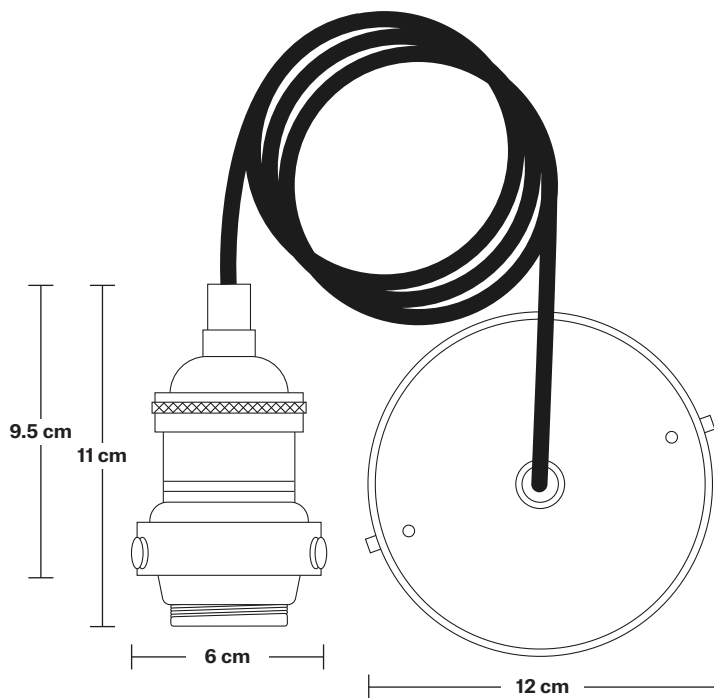

DIMENSIONS

Shade Diameter: 46 cm / 18"

Shade Height (no holder): 15 cm / 6"

Holder Diameter: 6 cm / 2.5"

Holder Height: 11 cm / 4.3"

Ceiling Rose Diameter: 12 cm / 4.9"

Ceiling Rose Height: 2 cm / 0.8"

INDUSTVILLE

Brooklyn Cord Set ES E27 Bulb Holder

Product Code: BR-CS

H: 113 cm x W: 12 cm x D: 12 cm

SPECIFICATIONS

We meet all UK and EU lighting and safety regulations.

Our products are hand finished to ensure an authentic vintage look and therefore they may vary slightly from those shown in the images.

Ceiling rose: Pewter.

DIMENSIONS

Bulb Holder Diameter: 6 cm / 2.5"

Bulb Holder Height: 11 cm / 4.3"

Ceiling Rose height: 12 cm / 4.9"

Full Drop: 113 cm / 44.5"

INDUSTVILLE

Brooklyn Chain Cord Set ES E27 Bulb Holder

Product Code: GS18-SO

H: 15 cm x W: 46 cm x D: 46 cm

SPECIFICATIONS

We meet all UK and EU lighting and safety regulations.

Our products are hand finished to ensure an authentic vintage look and therefore they may vary slightly from those shown in the images.