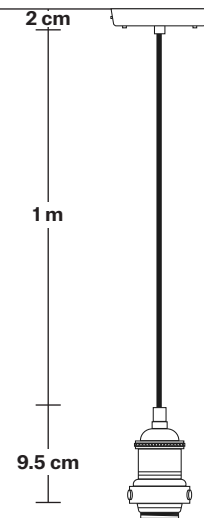

Brooklyn Glass Funnel Pendant - 7 Inch

Product Code: BR-GLFP7

H: 22.5 cm x W: 18 cm x D: 18 cm

18 cm

SPECIFICATIONS

We meet all UK and EU lighting and safety regulations.

Our products are hand finished to ensure an authentic vintage look and therefore they may vary slightly from those shown in the images.

Holders available: Brass, Pewter and Copper.

Flex: 1m Black Round Fabric Flex.

Ceiling rose: Pewter.

DIMENSIONS

Shade Diameter: 18 cm / 7"

Shade Height (no holder): 13 cm / 5.3"

Holder Diameter: 6 cm / 2.5"

Holder Height: 11 cm / 4.3"

Ceiling Rose Diameter: 12 cm / 4.9"

Ceiling Rose Height: 2 cm / 0.8"

INDUSTVILLE

Brooklyn Cord Set ES E27 Bulb Holder

Product Code: BR-CS

H: 113 cm x W: 12 cm x D: 12 cm

SPECIFICATIONS

Bulb Holder Diameter: 6 cm / 2.5"

Bulb Holder Height: 11 cm / 4.3"

Ceiling Rose height: 12 cm / 4.9"

Full Drop: 113 cm / 44.5"

INDUSTVILLE

Glass Funnel - 7 Inch - Shade Only

Product Code: GLF7-SO

H: 13 cm x W: 18 cm x D: 18 cm