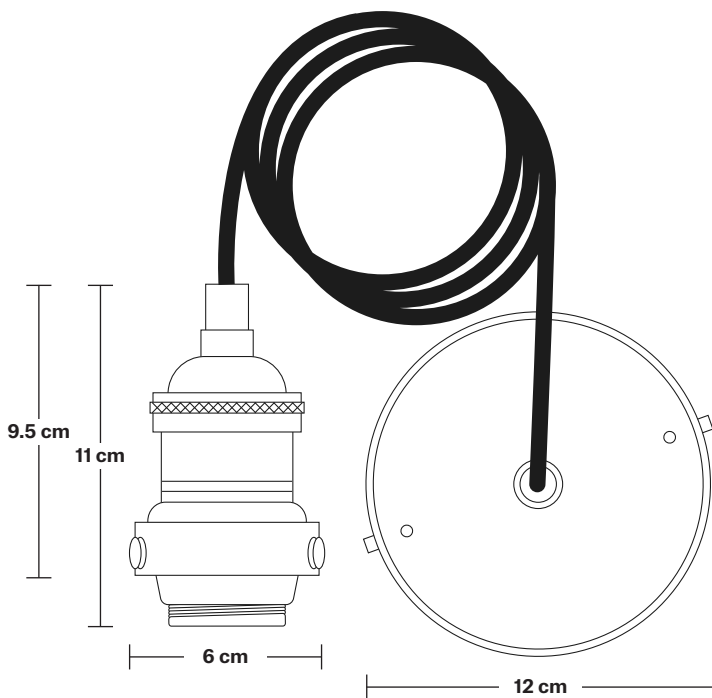

Brooklyn Glass Funnel Pendant - 7 Inch

Product Code: BR-GLFP7

H: 22.5 cm x W: 18 cm x D: 18 cm

18 cm

SPECIFICATIONS

We meet all UK and EU lighting and safety regulations.

Our products are hand finished to ensure an authentic vintage look and therefore they may vary slightly from those shown in the images.

Bulb required: Standard screw (E27) fitting, max 40W.

Shade weight: 0.6 kg | **Holder weight:** 0.5 kg

Maximum weight: 1.1 kg

INFORMATION

Finishes: Glass.

Ready to be installed, installation required.

Wall mount screws not included.

Holder Height: 11 cm / 4.3"

Ceiling Rose Diameter: 12 cm / 4.9"

Ceiling Rose Height: 2 cm / 0.8"

INDUSTVILLE

Brooklyn Cord Set ES E27 Bulb Holder

Product Code: BR-CS

H: 113 cm x W: 12 cm x D: 12 cm

SPECIFICATIONS

Bulb Holder Diameter: 6 cm / 2.5"

Bulb Holder Height: 11 cm / 4.3"

Ceiling Rose height: 12 cm / 4.9"

Full Drop: 113 cm / 44.5"

INDUSTVILLE

Glass Funnel - 7 Inch - Shade Only

Product Code: GLF7-SO

H: 13 cm x W: 18 cm x D: 18 cm