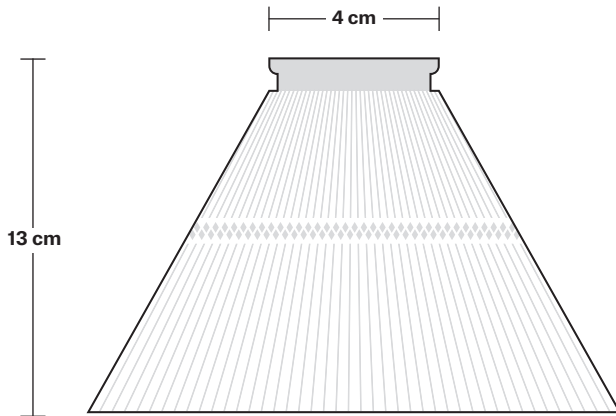

Holders available: Brass, Pewter and Copper.

Flex: 1m Black Round Fabric Flex.

Ceiling rose: Pewter.

DIMENSIONS

Shade Diameter: 18 cm / 7"

Shade Height (no holder): 13 cm / 5.3"

Holder Diameter: 6 cm / 2.5"

Holder Height: 11 cm / 4.3"

Ceiling Rose Diameter: 12 cm / 4.9"

Ceiling Rose Height: 2 cm / 0.8"

INDUSTVILLE

Brooklyn Cord Set ES E27 Bulb Holder

Product Code: BR-CS

H: 113 cm x W: 12 cm x D: 12 cm

SPECIFICATIONS

Bulb Holder Diameter: 6 cm / 2.5"

Bulb Holder Height: 11 cm / 4.3"

Ceiling Rose height: 12 cm / 4.9"

Full Drop: 113 cm / 44.5"

INDUSTVILLE

Glass Funnel - 7 Inch - Shade Only

Product Code: GLF7-SO

H: 13 cm x W: 18 cm x D: 18 cm

Bulb required: Standard screw (E27) fitting, max 40W.

Shade weight: 0.6 kg

INFORMATION

Finishes: Glass.

Ready to be installed, installation required.

Wall mount screws not included.

DIMENSIONS

Shade Diameter: 18 cm / 7"