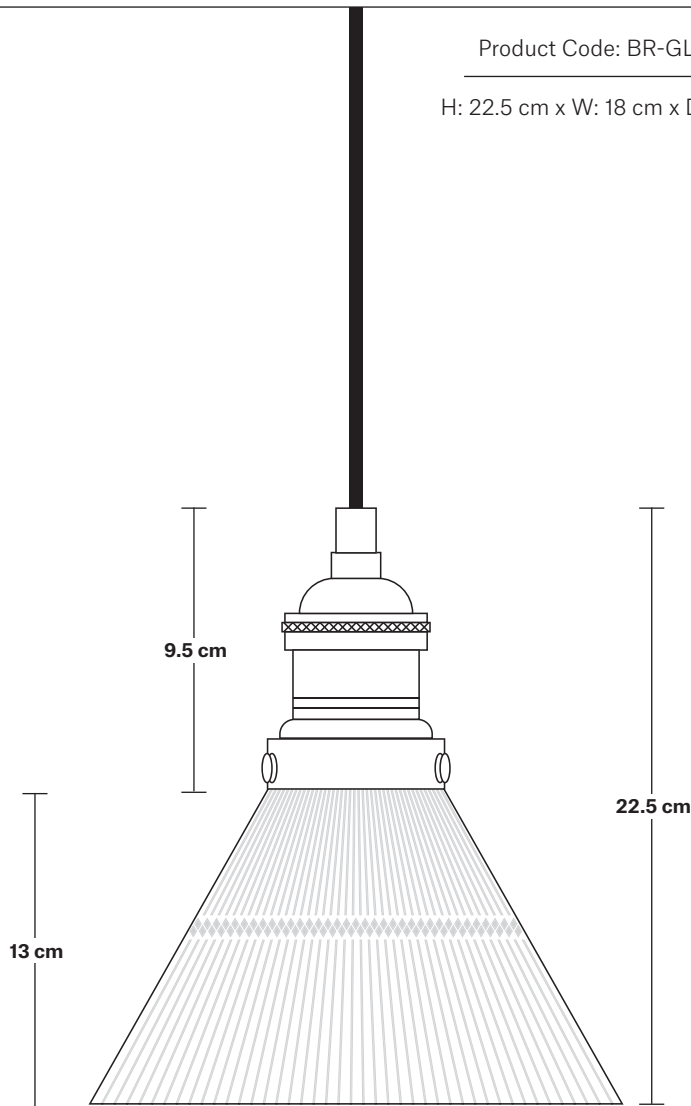

Brooklyn Glass Funnel Pendant - 7 Inch

Product Code: BR-GLFP7

H: 22.5 cm x W: 18 cm x D: 18 cm

18 cm

SPECIFICATIONS

We meet all UK and EU lighting and safety regulations.

Our products are hand finished to ensure an authentic vintage look and therefore they may vary slightly from those shown in the images.

Bulb required: Standard screw (E27) fitting, max 40W.

Shade weight: 0.6 kg | **Holder weight:** 0.5 kg

Maximum weight: 1.1 kg

INFORMATION

Finishes: Glass.

Ready to be installed, installation required.

Wall mount screws not included.

Holders available: Brass, Pewter and Copper.

Flex: 1m Black Round Fabric Flex.

Ceiling rose: Pewter.

DIMENSIONS

Shade Diameter: 18 cm / 7"

Shade Height (no holder): 13 cm / 5.3"

Holder Diameter: 6 cm / 2.5"

Holder Height: 11 cm / 4.3"

Ceiling Rose Diameter: 12 cm / 4.9"

Ceiling Rose Height: 2 cm / 0.8"

INDUSTVILLE

Brooklyn Cord Set ES E27 Bulb Holder

Product Code: BR-CS

H: 113 cm x W: 12 cm x D: 12 cm

SPECIFICATIONS