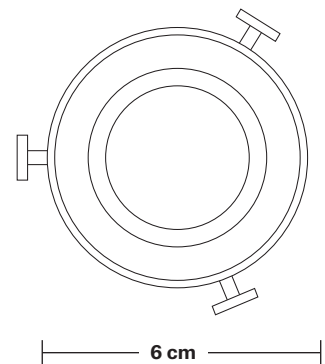

Brooklyn Glass Dome Pendant - 8 Inch - With Plug

Product Code: BR-GLDP8-FLWP

H: 18.5 cm x W: 20 cm x D: 20 cm

20 cm

SPECIFICATIONS

We meet all UK and EU lighting and safety regulations.

Our products are hand finished to ensure an authentic vintage look and therefore they may vary slightly from those shown in the images.

Plug: UK AC power plug BS1362

DIMENSIONS

Shade Diameter: 20 cm / 8"

Shade Height (no holder): 9 cm / 3.5"

Holder Diameter: 6 cm / 2.5"

Holder Height: 11 cm / 4.3"

INDUSTVILLE

Brooklyn Cord Set ES E27 Bulb Holder - Fabric Flex With Plug

Product Code: BR-CS-FLWP

H: 210 cm x W: 6 cm x D: 6 cm

SPECIFICATIONS

We meet all UK and EU lighting and safety regulations.

Our products are hand finished to ensure an authentic vintage look and therefore they may vary slightly from those shown in the images.

Bulb Holder Height: 11 cm / 4.3"

Glass Dome - 8 Inch - Shade Only

Product Code: GLD8-SO

H: 9 cm x W: 20 cm x D: 20 cm

20 cm

SPECIFICATIONS

We meet all UK and EU lighting and safety regulations.

Our products are hand finished to ensure an authentic vintage look and therefore they may vary slightly from those shown in the images.