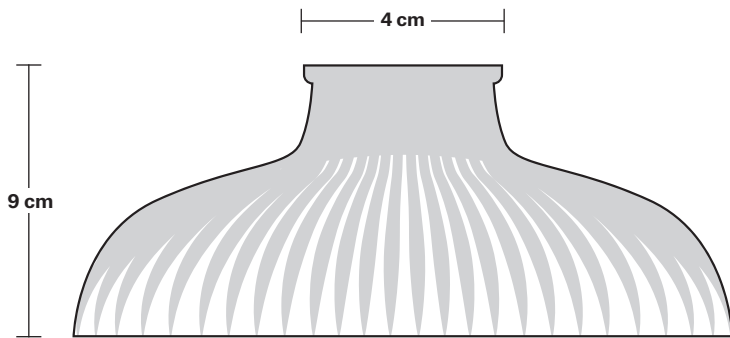

Plug: UK AC power plug BS1362

DIMENSIONS

Shade Diameter: 20 cm / 8"

Shade Height (no holder): 9 cm / 3.5"

Holder Diameter: 6 cm / 2.5"

Holder Height: 11 cm / 4.3"

INDUSTVILLE

Brooklyn Cord Set ES E27 Bulb Holder - Fabric Flex With Plug

Product Code: BR-CS-FLWP

H: 210 cm x W: 6 cm x D: 6 cm

SPECIFICATIONS

We meet all UK and EU lighting and safety regulations.

Our products are hand finished to ensure an authentic vintage look and therefore they may vary slightly from those shown in the images.

Bulb required: Standard screw (E27) fitting, max 40W.

Weight: 0.4 kg

INFORMATION

Finishes: Brass, Pewter, Copper.

Flex: 2m Black Twisted Fabric Flex.

Plug: UK AC power plug BS1362

DIMENSIONS

Bulb Holder Diameter: 6 cm / 2.5"

Bulb Holder Height: 11 cm / 4.3"

Glass Dome - 8 Inch - Shade Only

Product Code: GLD8-SO

H: 9 cm x W: 20 cm x D: 20 cm

20 cm

SPECIFICATIONS

We meet all UK and EU lighting and safety regulations.

Our products are hand finished to ensure an authentic vintage look and therefore they may vary slightly from those shown in the images.