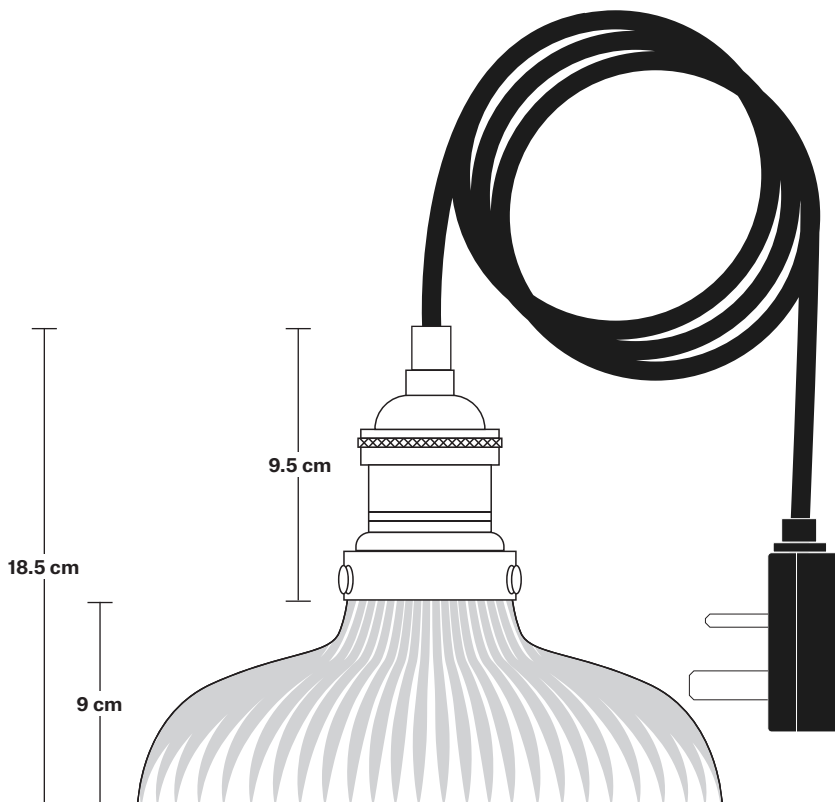

Brooklyn Glass Dome Pendant - 8 Inch - With Plug

Product Code: BR-GLDP8-FLWP

H: 18.5 cm x W: 20 cm x D: 20 cm

20 cm

SPECIFICATIONS

We meet all UK and EU lighting and safety regulations.

Our products are hand finished to ensure an authentic vintage look and therefore they may vary slightly from those shown in the images.

Bulb required: Standard screw (E27) fitting, max 40W.

Shade weight: 0.8 kg | **Holder weight:** 0.4 kg

Maximum weight: 1.38 kg

INFORMATION

Finishes: Glass.

Holders available: Brass, Pewter, Copper.

Flex: 2m Black Twisted Fabric Flex.

Plug: UK AC power plug BS1362

DIMENSIONS

Shade Diameter: 20 cm / 8"

Shade Height (no holder): 9 cm / 3.5"

Holder Diameter: 6 cm / 2.5"

Holder Height: 11 cm / 4.3"

INDUSTVILLE

Brooklyn Cord Set ES E27 Bulb Holder - Fabric Flex With Plug

Bulb Holder Height: 11 cm / 4.3"

Glass Dome - 8 Inch - Shade Only

Product Code: GLD8-SO

H: 9 cm x W: 20 cm x D: 20 cm

20 cm

SPECIFICATIONS

We meet all UK and EU lighting and safety regulations.

Our products are hand finished to ensure an authentic vintage look and therefore they may vary slightly from those shown in the images.