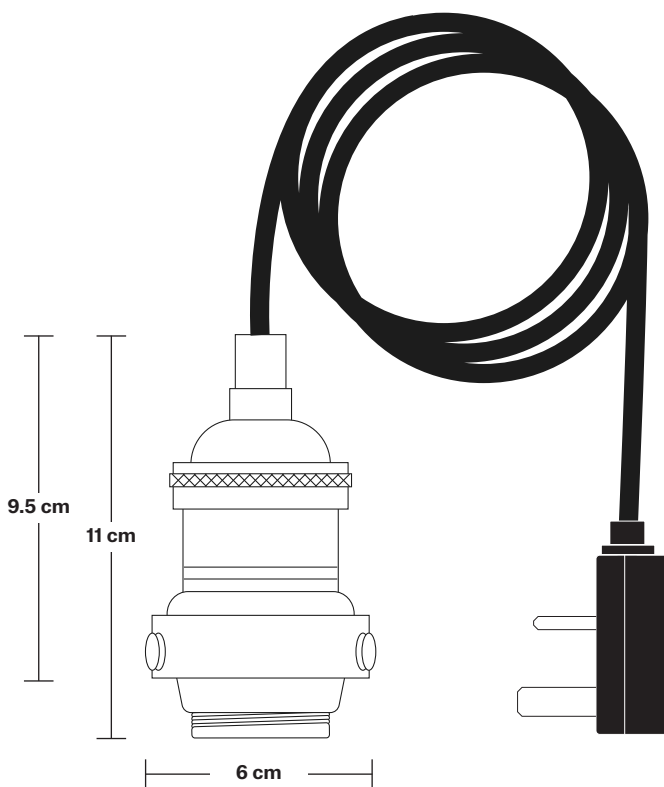

Brooklyn Cord Set ES E27 Bulb Holder - Fabric Flex With Plug

Product Code: BR-CS-FLWP

H: 210 cm x W: 6 cm x D: 6 cm

SPECIFICATIONS

We meet all UK and EU lighting and safety regulations.

Our products are hand finished to ensure an authentic vintage look and therefore they may vary slightly from those shown in the images.

Bulb required: Standard screw (E27) fitting, max 40W.

Weight: 0.4 kg

INFORMATION

Finishes: Brass, Pewter, Copper.

Flex: 2m Black Twisted Fabric Flex.

Plug: UK AC power plug BS1362

DIMENSIONS

Bulb Holder Diameter: 6 cm / 2.5"

Bulb Holder Height: 11 cm / 4.3"