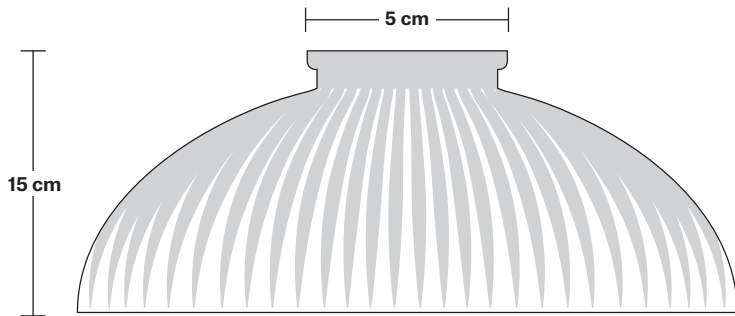

Brooklyn Glass Dome Pendant - 12 Inch

Product Code: BR-GLDP12

H: 25 cm x W: 30 cm x D: 30 cm

SPECIFICATIONS

We meet all UK and EU lighting and safety regulations.

Our products are hand finished to ensure an authentic vintage look and therefore they may vary slightly from those shown in the images.

Weight: 0.5 kg

INFORMATION

Finishes: Pewter.

Ready to be installed, installation required.

Wall mount screws not included.

DIMENSIONS

Bulb Holder Diameter: 6 cm / 2.5"

Bulb Holder Height: 11 cm / 4.3"

Ceiling Rose Diameter: 12 cm / 4.7"

Ceiling Rose Height: 2 cm / 0.8"

Full Drop: 113 cm / 44.5"

Glass Dome - 12 Inch - Shade Only

Product Code: GLD12-SO

H: 15 cm x W: 30 cm x D: 30 cm

30 cm

SPECIFICATIONS

Shade weight: 0.65 kg

INFORMATION

Finishes: Glass.

Ready to be installed, installation required.

Wall mount screws not included.

DIMENSIONS

Shade Diameter: 30 cm / 11.7"

Shade Height (no holder): 15 cm / 5.9"