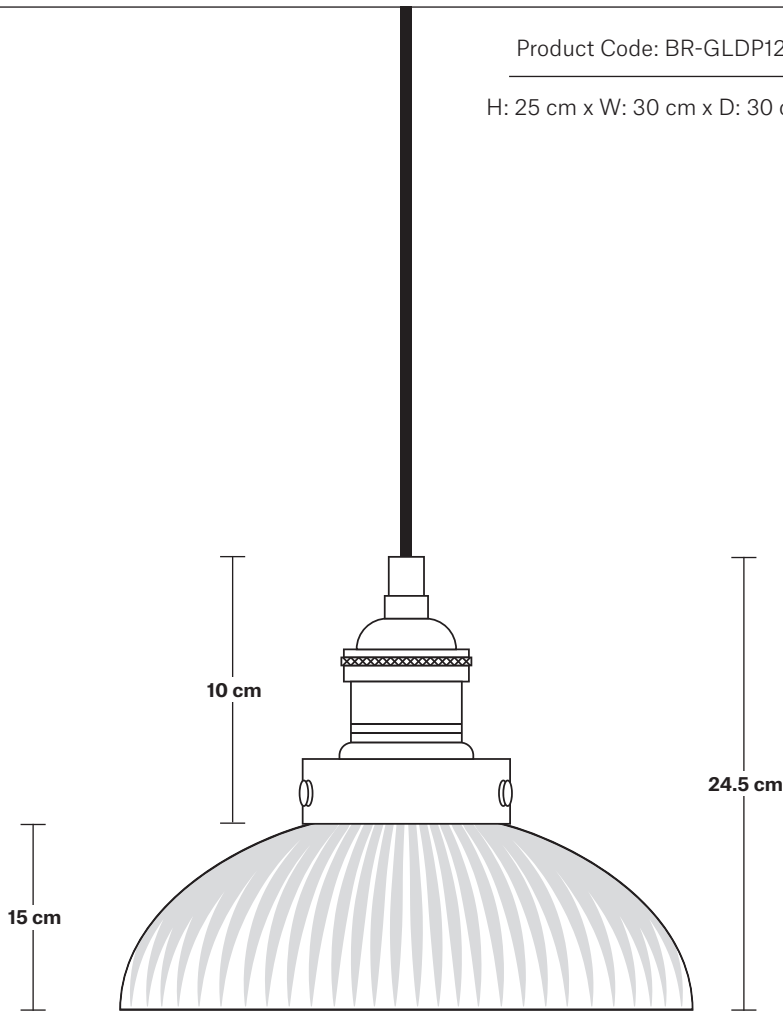

Brooklyn Glass Dome Pendant - 12 Inch

Product Code: BR-GLDP12

H: 25 cm x W: 30 cm x D: 30 cm

SPECIFICATIONS

We meet all UK and EU lighting and safety regulations.

Our products are hand finished to ensure an authentic vintage look and therefore they may vary slightly from those shown in the images.

Bulb required: Standard screw (E27) fitting, max 40W.

Shade weight: 0.65 kg | **Holder weight:** 0.5 kg

Maximum weight: 1.15 kg

INFORMATION

Finishes: Glass.

Ready to be installed, installation required.

Wall mount screws not included.

Holders available: Brass, Pewter and Copper.

Flex: 1m Black Round Fabric Flex.

Ceiling rose: Pewter.

DIMENSIONS

Shade Diameter: 30 cm / 11.7"

Shade Height (no holder): 15 cm / 5.9"

Holder Diameter: 7 cm / 2.9"

Holder Height: 10 cm / 4.1"

Ceiling Rose Diameter: 12 cm / 4.9"

Ceiling Rose Height: 2 cm / 0.8"

INDUSTVILLE

Large Glass Cord Set ES E27 Bulb Holder

Product Code: BR-CS

H: 113 cm x W: 12 cm x D: 12 cm

SPECIFICATIONS