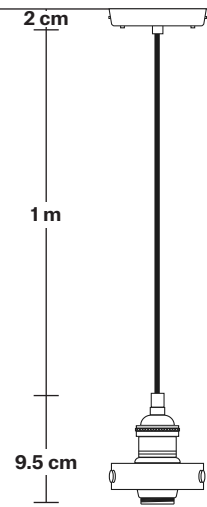

Brooklyn Glass Dome Pendant - 12 Inch

Product Code: BR-GLDP12

H: 25 cm x W: 30 cm x D: 30 cm

SPECIFICATIONS

We meet all UK and EU lighting and safety regulations.

Our products are hand finished to ensure an authentic vintage look and therefore they may vary slightly from those shown in the images.

Holder Height: 10 cm / 4.1"

Ceiling Rose Diameter: 12 cm / 4.9"

Ceiling Rose Height: 2 cm / 0.8"

INDUSTVILLE

Large Glass Cord Set ES E27 Bulb Holder

Product Code: BR-CS

H: 113 cm x W: 12 cm x D: 12 cm

SPECIFICATIONS

Weight: 0.5 kg

INFORMATION

Finishes: Pewter.

Ready to be installed, installation required.

Wall mount screws not included.

DIMENSIONS

Bulb Holder Diameter: 6 cm / 2.5"

Bulb Holder Height: 11 cm / 4.3"

Ceiling Rose Diameter: 12 cm / 4.7"

Ceiling Rose Height: 2 cm / 0.8"

Full Drop: 113 cm / 44.5"

Glass Dome - 12 Inch - Shade Only

Product Code: GLD12-SO

H: 15 cm x W: 30 cm x D: 30 cm

30 cm

SPECIFICATIONS