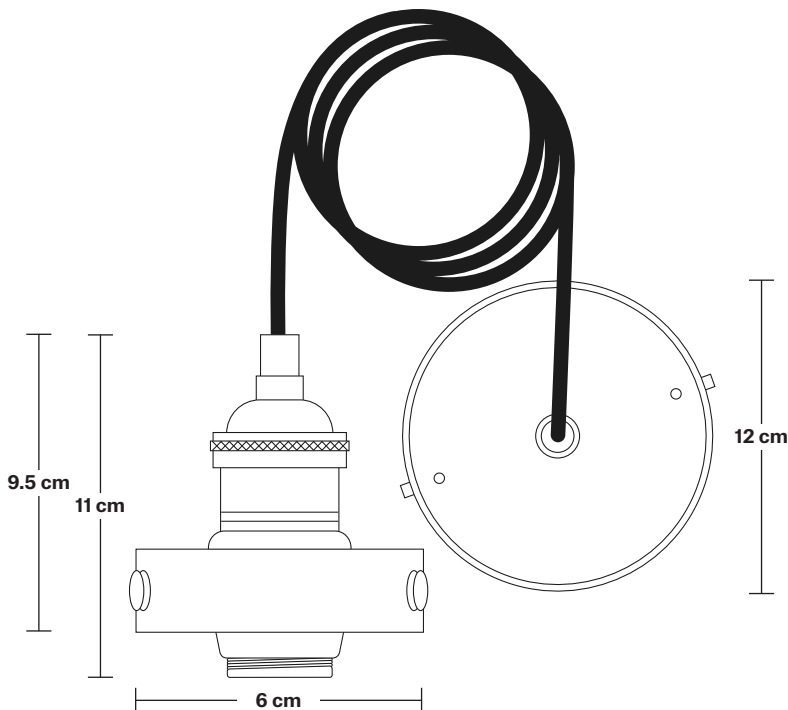

Brooklyn Glass Dome Pendant - 12 Inch

Product Code: BR-GLDP12

H: 25 cm x W: 30 cm x D: 30 cm

SPECIFICATIONS

We meet all UK and EU lighting and safety regulations.

Our products are hand finished to ensure an authentic vintage look and therefore they may vary slightly from those shown in the images.

Bulb required: Standard screw (E27) fitting, max 40W.

Shade weight: 0.65 kg | **Holder weight:** 0.5 kg

Maximum weight: 1.15 kg

INFORMATION

Finishes: Glass.

Ready to be installed, installation required.

Wall mount screws not included.

Holder Height: 10 cm / 4.1"

Ceiling Rose Diameter: 12 cm / 4.9"

Ceiling Rose Height: 2 cm / 0.8"

INDUSTVILLE

Large Glass Cord Set ES E27 Bulb Holder

Product Code: BR-CS

H: 113 cm x W: 12 cm x D: 12 cm

SPECIFICATIONS

Weight: 0.5 kg

INFORMATION

Finishes: Pewter.

Ready to be installed, installation required.

Wall mount screws not included.

DIMENSIONS

Bulb Holder Diameter: 6 cm / 2.5"

Bulb Holder Height: 11 cm / 4.3"