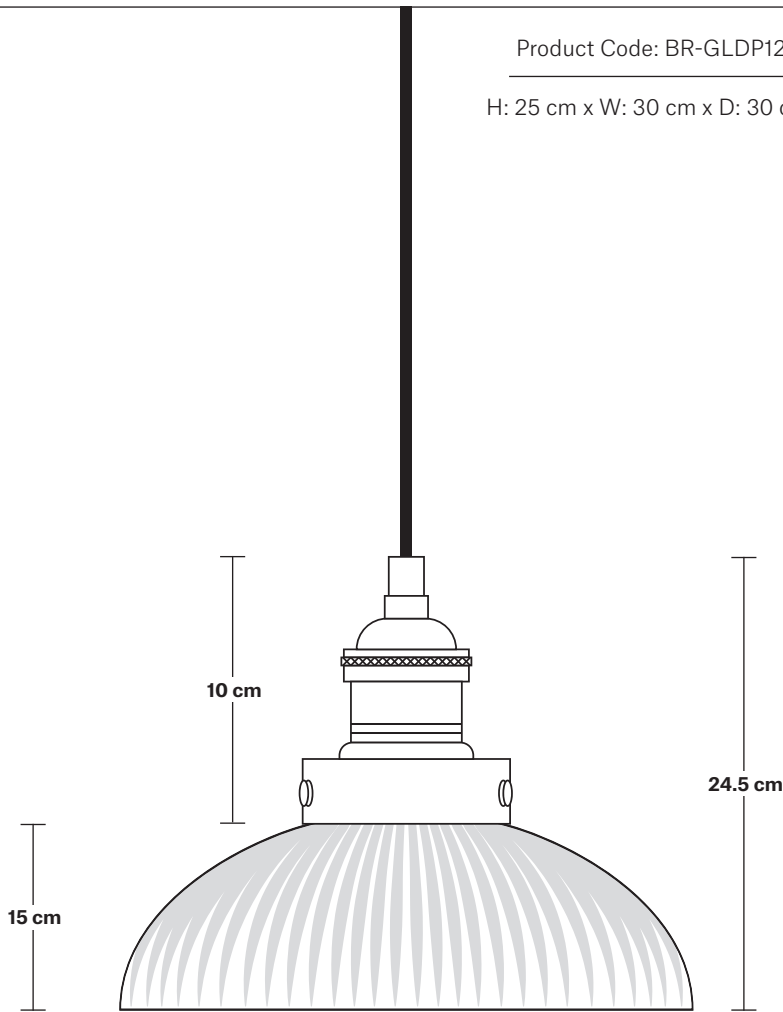

Brooklyn Glass Dome Pendant - 12 Inch

Product Code: BR-GLDP12

H: 25 cm x W: 30 cm x D: 30 cm

30 cm

SPECIFICATIONS

We meet all UK and EU lighting and safety regulations.

Our products are hand finished to ensure an authentic vintage look and therefore they may vary slightly from those shown in the images.

Bulb required: Standard screw (E27) fitting, max 40W.

Shade weight: 0.65 kg | **Holder weight:** 0.5 kg

Maximum weight: 1.15 kg

INFORMATION

Finishes: Glass.

Ready to be installed, installation required.

Wall mount screws not included.

Holders available: Brass, Pewter and Copper.

Flex: 1m Black Round Fabric Flex.

Ceiling rose: Pewter.

DIMENSIONS

Shade Diameter: 30 cm / 11.7"

Shade Height (no holder): 15 cm / 5.9"

Holder Diameter: 8 cm / 3.1"

Holder Height: 10 cm / 4.1"

Ceiling Rose Diameter: 12 cm / 4.9"

Ceiling Rose Height: 2 cm / 0.8"

INDUSTVILLE

Large Glass Cord Set ES E27 Bulb Holder

Product Code: BR-CS

H: 113 cm x W: 12 cm x D: 12 cm

SPECIFICATIONS