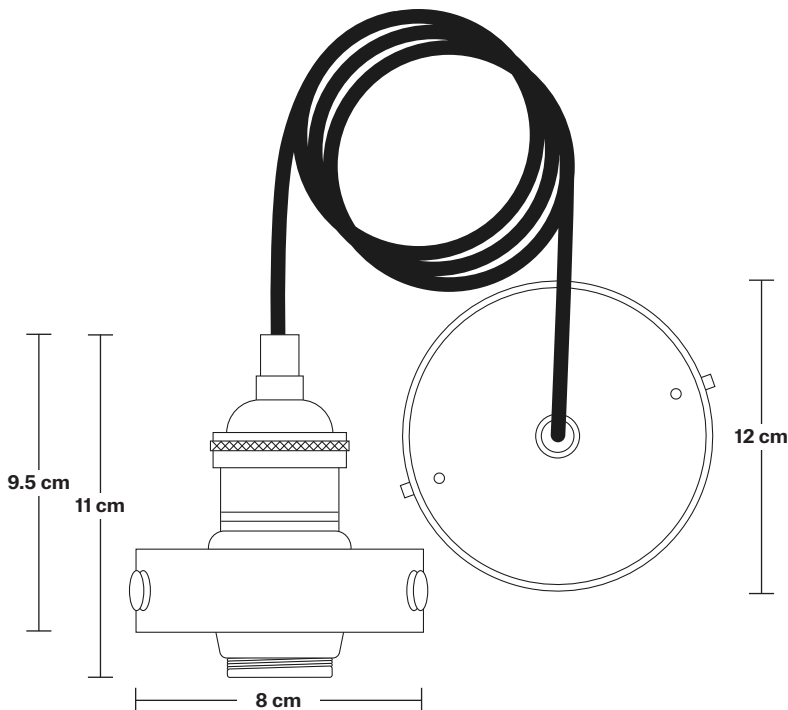

Brooklyn Glass Dome Pendant - 12 Inch

Product Code: BR-GLDP12

H: 25 cm x W: 30 cm x D: 30 cm

30 cm

SPECIFICATIONS

We meet all UK and EU lighting and safety regulations.

Our products are hand finished to ensure an authentic vintage look and therefore they may vary slightly from those shown in the images.

Bulb required: Standard screw (E27) fitting, max 40W.

Shade weight: 0.65 kg | **Holder weight:** 0.5 kg

Maximum weight: 1.15 kg

INFORMATION

Finishes: Glass.

Ready to be installed, installation required.

Wall mount screws not included.

Holder Height: 10 cm / 4.1"

Ceiling Rose Diameter: 12 cm / 4.9"

Ceiling Rose Height: 2 cm / 0.8"

INDUSTVILLE

Large Glass Cord Set ES E27 Bulb Holder

Product Code: BR-CS

H: 113 cm x W: 12 cm x D: 12 cm

SPECIFICATIONS

Weight: 0.5 kg

INFORMATION

Finishes: Pewter.

Ready to be installed, installation required.

Wall mount screws not included.

DIMENSIONS

Bulb Holder Diameter: 8 cm / 3.1"

Bulb Holder Height: 11 cm / 4.3"