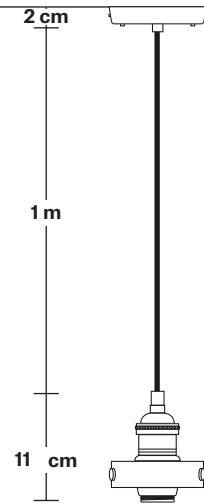

Brooklyn Glass Dome Pendant - 12 Inch

Product Code: BR-GLDP12

H: 25 cm x W: 30 cm x D: 30 cm

30 cm

SPECIFICATIONS

We meet all UK and EU lighting and safety regulations.

Our products are hand finished to ensure an authentic vintage look and therefore they may vary slightly from those shown in the images.

Holder Height: 10 cm / 4.1"

Ceiling Rose Diameter: 12 cm / 4.9"

Ceiling Rose Height: 2 cm / 0.8"

INDUSTVILLE

Large Glass Cord Set ES E27 Bulb Holder

Product Code: BR-CS

H: 113 cm x W: 12 cm x D: 12 cm

SPECIFICATIONS

Weight: 0.5 kg

INFORMATION

Finishes: Pewter.

Ready to be installed, installation required.

Wall mount screws not included.

DIMENSIONS

Bulb Holder Diameter: 8 cm / 3.1"

Bulb Holder Height: 11 cm / 4.3"

Ceiling Rose Diameter: 12 cm / 4.7"

Ceiling Rose Height: 2 cm / 0.8"

Full Drop: 113 cm / 44.5"

Glass Dome - 12 Inch - Shade Only

Product Code: GLD12-SO

H: 15 cm x W: 30 cm x D: 30 cm

30 cm

SPECIFICATIONS