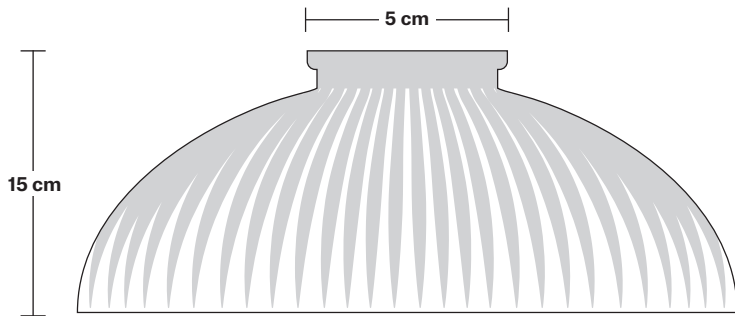

Brooklyn Glass Dome Pendant - 12 Inch

Product Code: BR-GLDP12

H: 25 cm x W: 30 cm x D: 30 cm

30 cm

SPECIFICATIONS

We meet all UK and EU lighting and safety regulations.

Our products are hand finished to ensure an authentic vintage look and therefore they may vary slightly from those shown in the images.

Weight: 0.5 kg

INFORMATION

Finishes: Pewter.

Ready to be installed, installation required.

Wall mount screws not included.

DIMENSIONS

Bulb Holder Diameter: 8 cm / 3.1"

Bulb Holder Height: 11 cm / 4.3"

Ceiling Rose Diameter: 12 cm / 4.7"

Ceiling Rose Height: 2 cm / 0.8"

Full Drop: 113 cm / 44.5"

Glass Dome - 12 Inch - Shade Only

Product Code: GLD12-SO

H: 15 cm x W: 30 cm x D: 30 cm

30 cm

SPECIFICATIONS

Shade weight: 0.65 kg

INFORMATION

Finishes: Glass.

Ready to be installed, installation required.

Wall mount screws not included.

DIMENSIONS

Shade Diameter: 30 cm / 11.7"

Shade Height (no holder): 15 cm / 5.9"