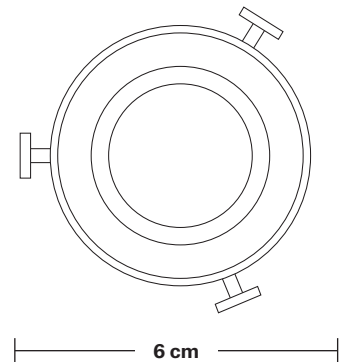

Brooklyn Glass Dome Flush Mount - 8 Inch

Product Code: BR-GLDFM8

H: 25 cm x W: 20 cm x D: 20 cm

SPECIFICATIONS

We meet all UK and EU lighting and safety regulations.

Our products are hand finished to ensure an authentic vintage look and therefore they may vary slightly from those shown in the images.

Holders available: Brass, Pewter and Copper.

Holder mount: Pewter.

DIMENSIONS

Shade Diameter: 20 cm / 8"

Shade Height (no holder): 9 cm / 3.5"

Holder Diameter: 6 cm / 2.5"

Holder Height: 18 cm / 7.1"

Ceiling Rose Diameter: 12 cm / 4.9"

Ceiling Rose Height: 2 cm / 0.8"

INDUSTVILLE

Brooklyn Flush Mount Holder

Product Code: BR-FM

H: 17.5 cm x W: 12 cm x D: 12 cm

SPECIFICATIONS

We meet all UK and EU lighting and safety regulations.

Our products are hand finished to ensure an authentic vintage look and therefore they may vary slightly from those shown in the images.

DIMENSIONS

Holder Diameter: 12 cm / 4.7"

Holder Height: 17.5 cm / 6.9"

Ceiling Rose Diameter: 12 cm / 4.7"

Ceiling Rose Depth: 2 cm / 0.8"

Glass Dome - 8 Inch - Shade Only

Product Code: GLD8-SO

H: 9 cm x W: 20 cm x D: 20 cm