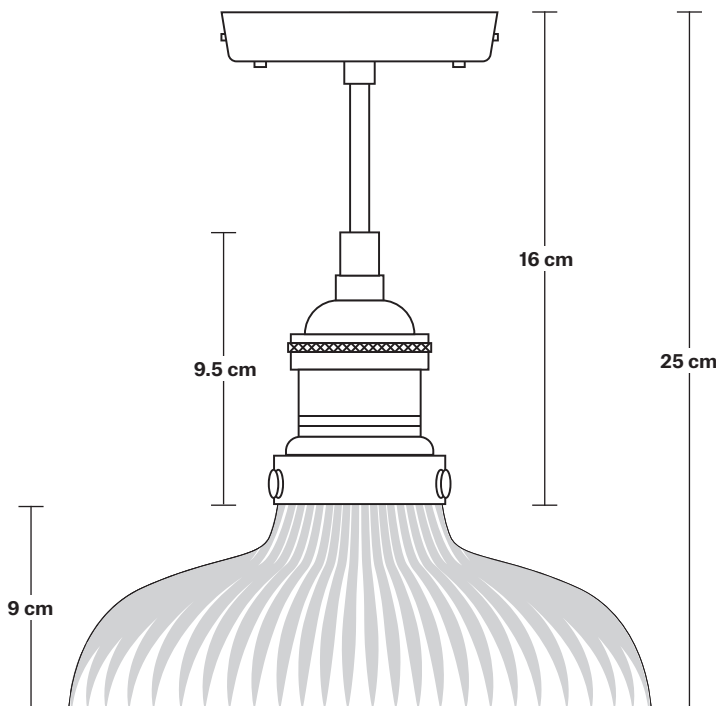

Brooklyn Glass Dome Flush Mount - 8 Inch

Product Code: BR-GLDFM8

H: 25 cm x W: 20 cm x D: 20 cm

SPECIFICATIONS

We meet all UK and EU lighting and safety regulations.

Our products are hand finished to ensure an authentic vintage look and therefore they may vary slightly from those shown in the images.

Bulb required: Standard screw (E27) fitting, max 40W.

Shade weight: 0.65 kg | **Holder weight:** 0.5 kg

Maximum weight: 1.15 kg

INFORMATION

Finishes: Glass.

Ready to be installed, installation required.

Wall mount screws not included.

Holders available: Brass, Pewter and Copper.

Holder mount: Pewter.

DIMENSIONS

Shade Diameter: 20 cm / 8"

Shade Height (no holder): 9 cm / 3.5"

Holder Diameter: 6 cm / 2.5"

Holder Height: 18 cm / 7.1"

Ceiling Rose Diameter: 12 cm / 4.9"

Ceiling Rose Height: 2 cm / 0.8"

INDUSTVILLE

Brooklyn Flush Mount Holder

Product Code: BR-FM

H: 17.5 cm x W: 12 cm x D: 12 cm

SPECIFICATIONS

We meet all UK and EU lighting and safety regulations.

Our products are hand finished to ensure an authentic vintage look and therefore they may vary slightly from those shown in the images.