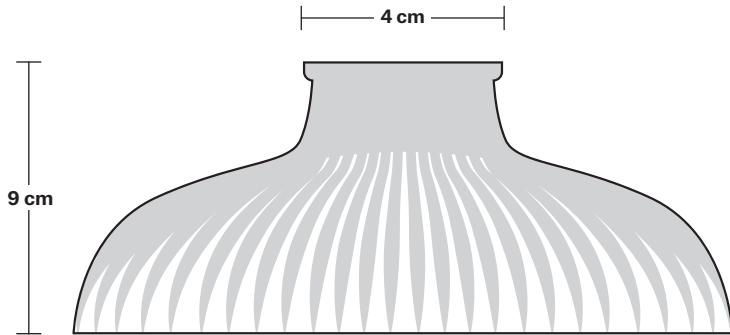

Holders available: Brass, Pewter and Copper.

Holder mount: Pewter.

DIMENSIONS

Shade Diameter: 20 cm / 8"

Shade Height (no holder): 9 cm / 3.5"

Holder Diameter: 6 cm / 2.5"

Holder Height: 18 cm / 7.1"

Ceiling Rose Diameter: 12 cm / 4.9"

Ceiling Rose Height: 2 cm / 0.8"

INDUSTVILLE

Brooklyn Flush Mount Holder

Product Code: BR-FM

H: 17.5 cm x W: 12 cm x D: 12 cm

SPECIFICATIONS

We meet all UK and EU lighting and safety regulations.

Our products are hand finished to ensure an authentic vintage look and therefore they may vary slightly from those shown in the images.

DIMENSIONS

Holder Diameter: 12 cm / 4.7"

Holder Height: 17.5 cm / 6.9"

Ceiling Rose Diameter: 12 cm / 4.7"

Ceiling Rose Depth: 2 cm / 0.8"

Glass Dome - 8 Inch - Shade Only

Product Code: GLD8-SO

H: 9 cm x W: 20 cm x D: 20 cm

Bulb required: Standard screw (E27) fitting, max 40W.

Shade weight: 0.8 kg

INFORMATION

Finishes: Glass.

Ready to be installed, installation required.

Wall mount screws not included.

DIMENSIONS

Shade Diameter: 20 cm / 8"