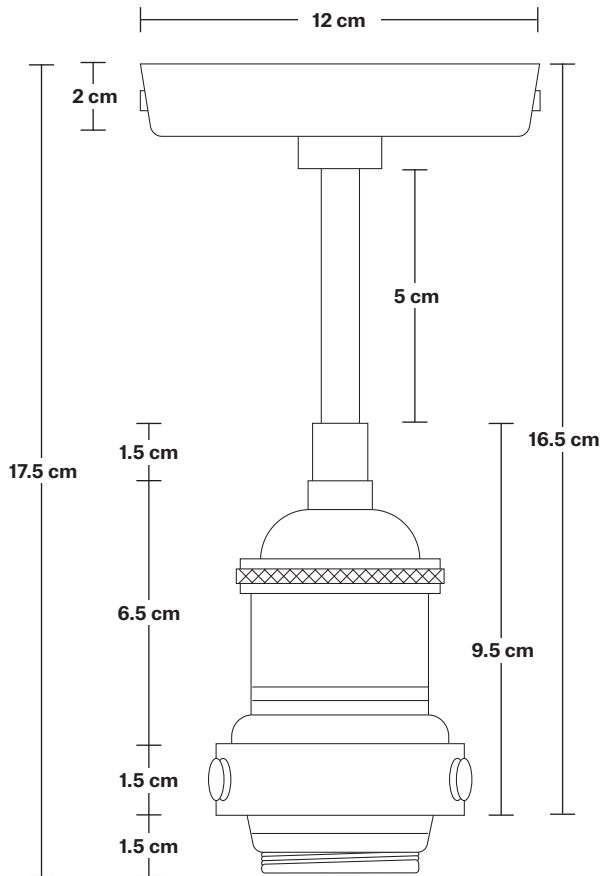

Brooklyn Glass Dome Flush Mount - 8 Inch

Product Code: BR-GLDFM8

H: 25 cm x W: 20 cm x D: 20 cm

SPECIFICATIONS

We meet all UK and EU lighting and safety regulations.

Our products are hand finished to ensure an authentic vintage look and therefore they may vary slightly from those shown in the images.

Holders available: Brass, Pewter and Copper.

Holder mount: Pewter.

DIMENSIONS

Shade Diameter: 20 cm / 8"

Shade Height (no holder): 9 cm / 3.5"

Holder Diameter: 6 cm / 2.5"

Holder Height: 18 cm / 7.1"

Ceiling Rose Diameter: 12 cm / 4.9"

Ceiling Rose Height: 2 cm / 0.8"

INDUSTVILLE

Brooklyn Flush Mount Holder

Product Code: BR-FM

H: 17.5 cm x W: 12 cm x D: 12 cm

SPECIFICATIONS

We meet all UK and EU lighting and safety regulations.

Our products are hand finished to ensure an authentic vintage look and therefore they may vary slightly from those shown in the images.

DIMENSIONS

Holder Diameter: 12 cm / 4.7"

Holder Height: 17.5 cm / 6.9"

Ceiling Rose Diameter: 12 cm / 4.7"

Ceiling Rose Depth: 2 cm / 0.8"

Glass Dome - 8 Inch - Shade Only

Product Code: GLD8-SO

H: 9 cm x W: 20 cm x D: 20 cm